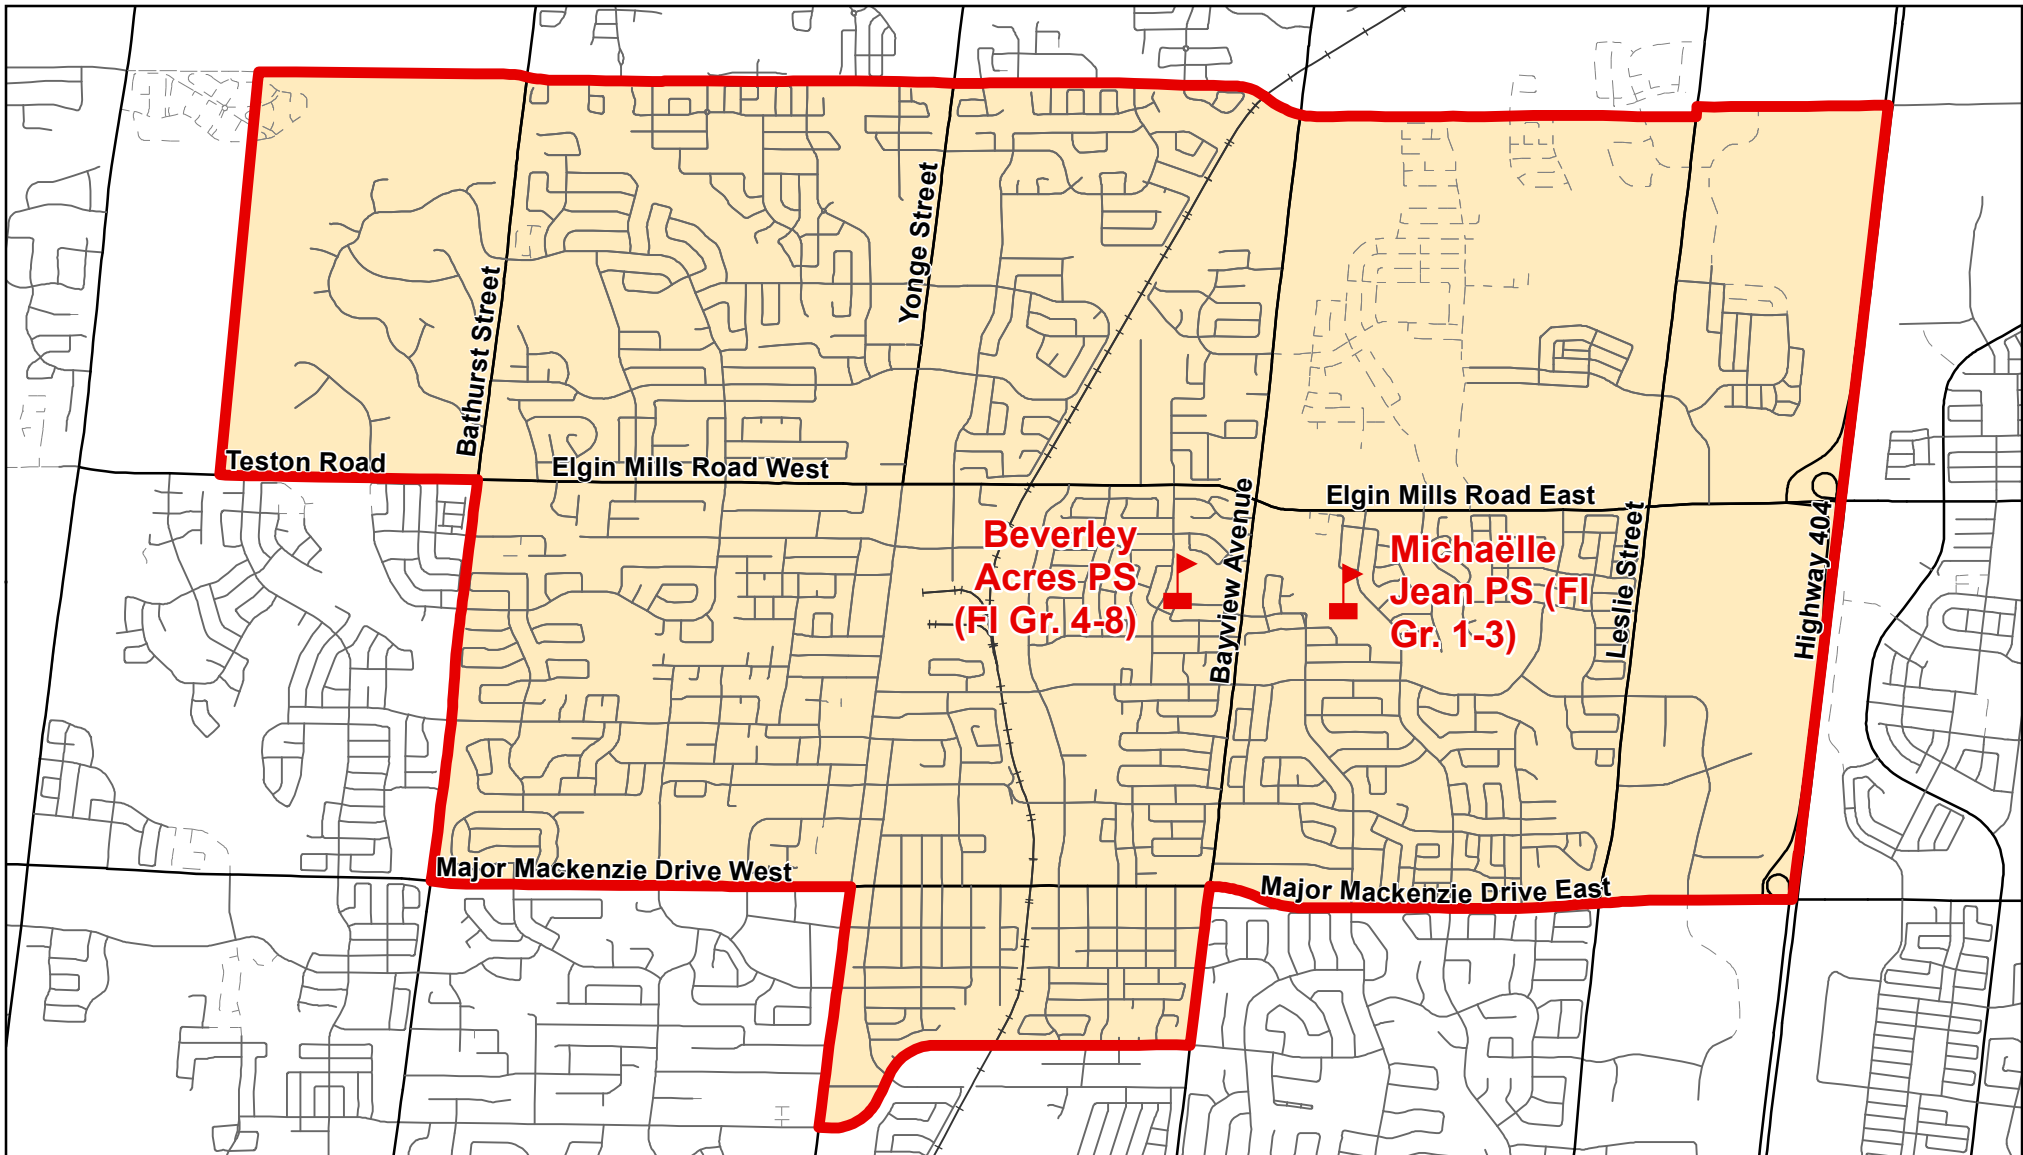

Michaëlle Jean PS / Beverley Acres PS, City of Richmond Hill (French Immersion)

Legend

- | | | | |
|---|---|---|---|
|  Elementary School |  School Boundary |  Urban Road |  |
|  Secondary School |  Holding Area |  Regional Road | |
| |  Railway |  Proposed Road | |

Notes

PDT = Primary Dual Track
 A complete list of feeder schools can be found at
<http://www.yrdsb.ca/Programs/fi/Pages/Program-Locations.aspx>

Boundary Approved: April 2007

Map Updated: August 2019