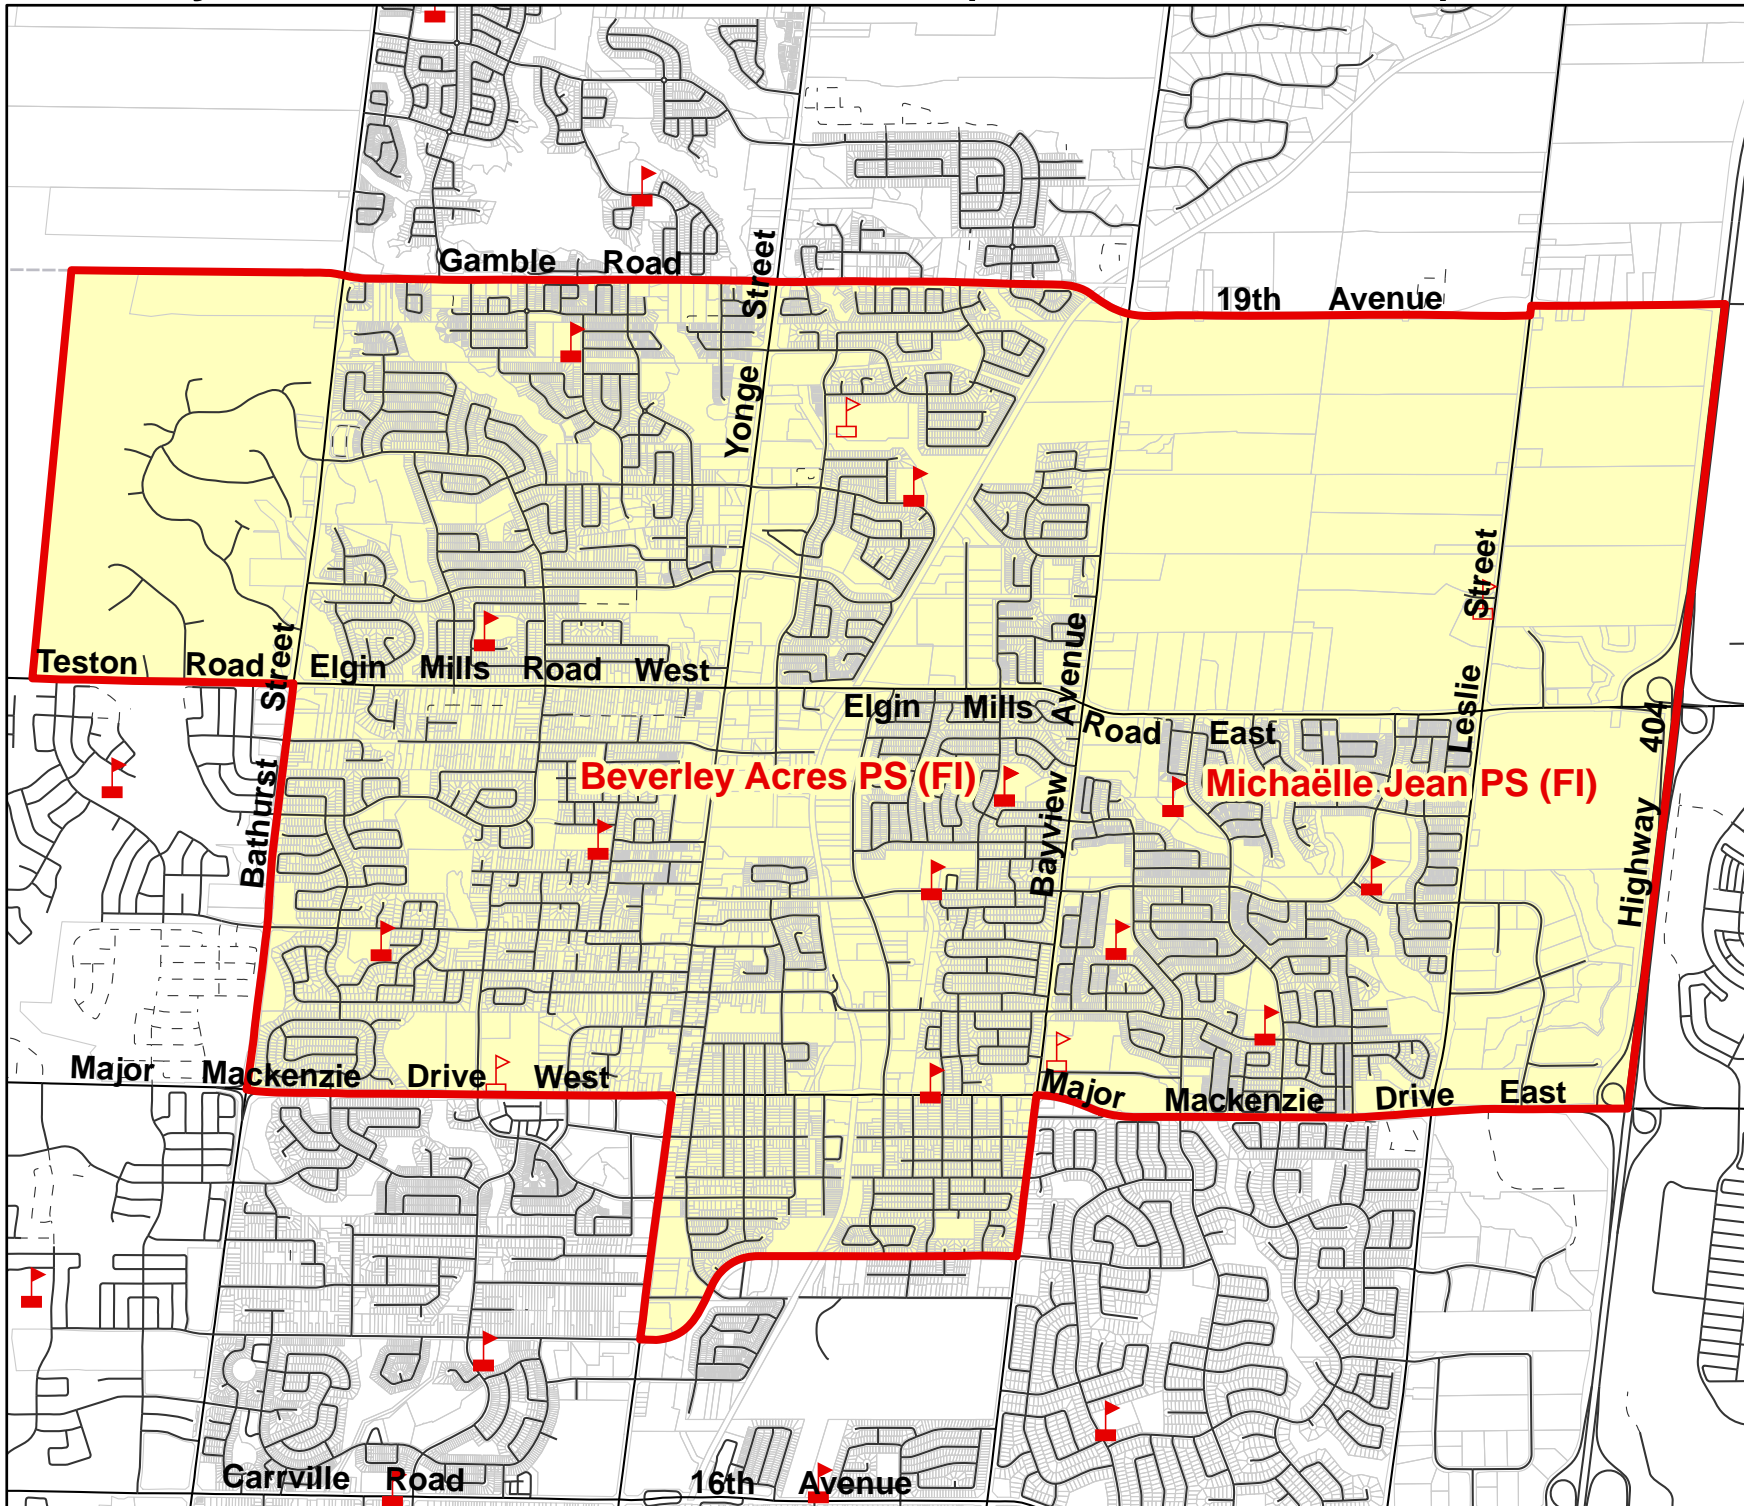

# Beverley Acres PS/Michaëlle Jean PS (French Immersion), Town of Richmond Hill

**Legend**

- Elementary School
- Secondary School
- School Boundary
- Parcel
- Road
- Proposed Road
- Railway
- Creek/River
- Holding Area

**Elementary FI School Boundaries**

**Notes**

Students attend Michaëlle Jean PS for Gr1-3 FI, and Beverley Acres PS for Gr4-8 FI.

For students residing in the following boundaries:

- Crosby Heights PS
- H.G. Bernard PS
- O.M. MacKillop PS
- Pleasantville PS
- Redstone PS
- Richmond Rose PS
- Silver Pines PS
- Silver Stream PS
- Trillium Woods PS
- Walter Scott PS

Boundary Approved: April 2007  
 Map Updated: April 2012