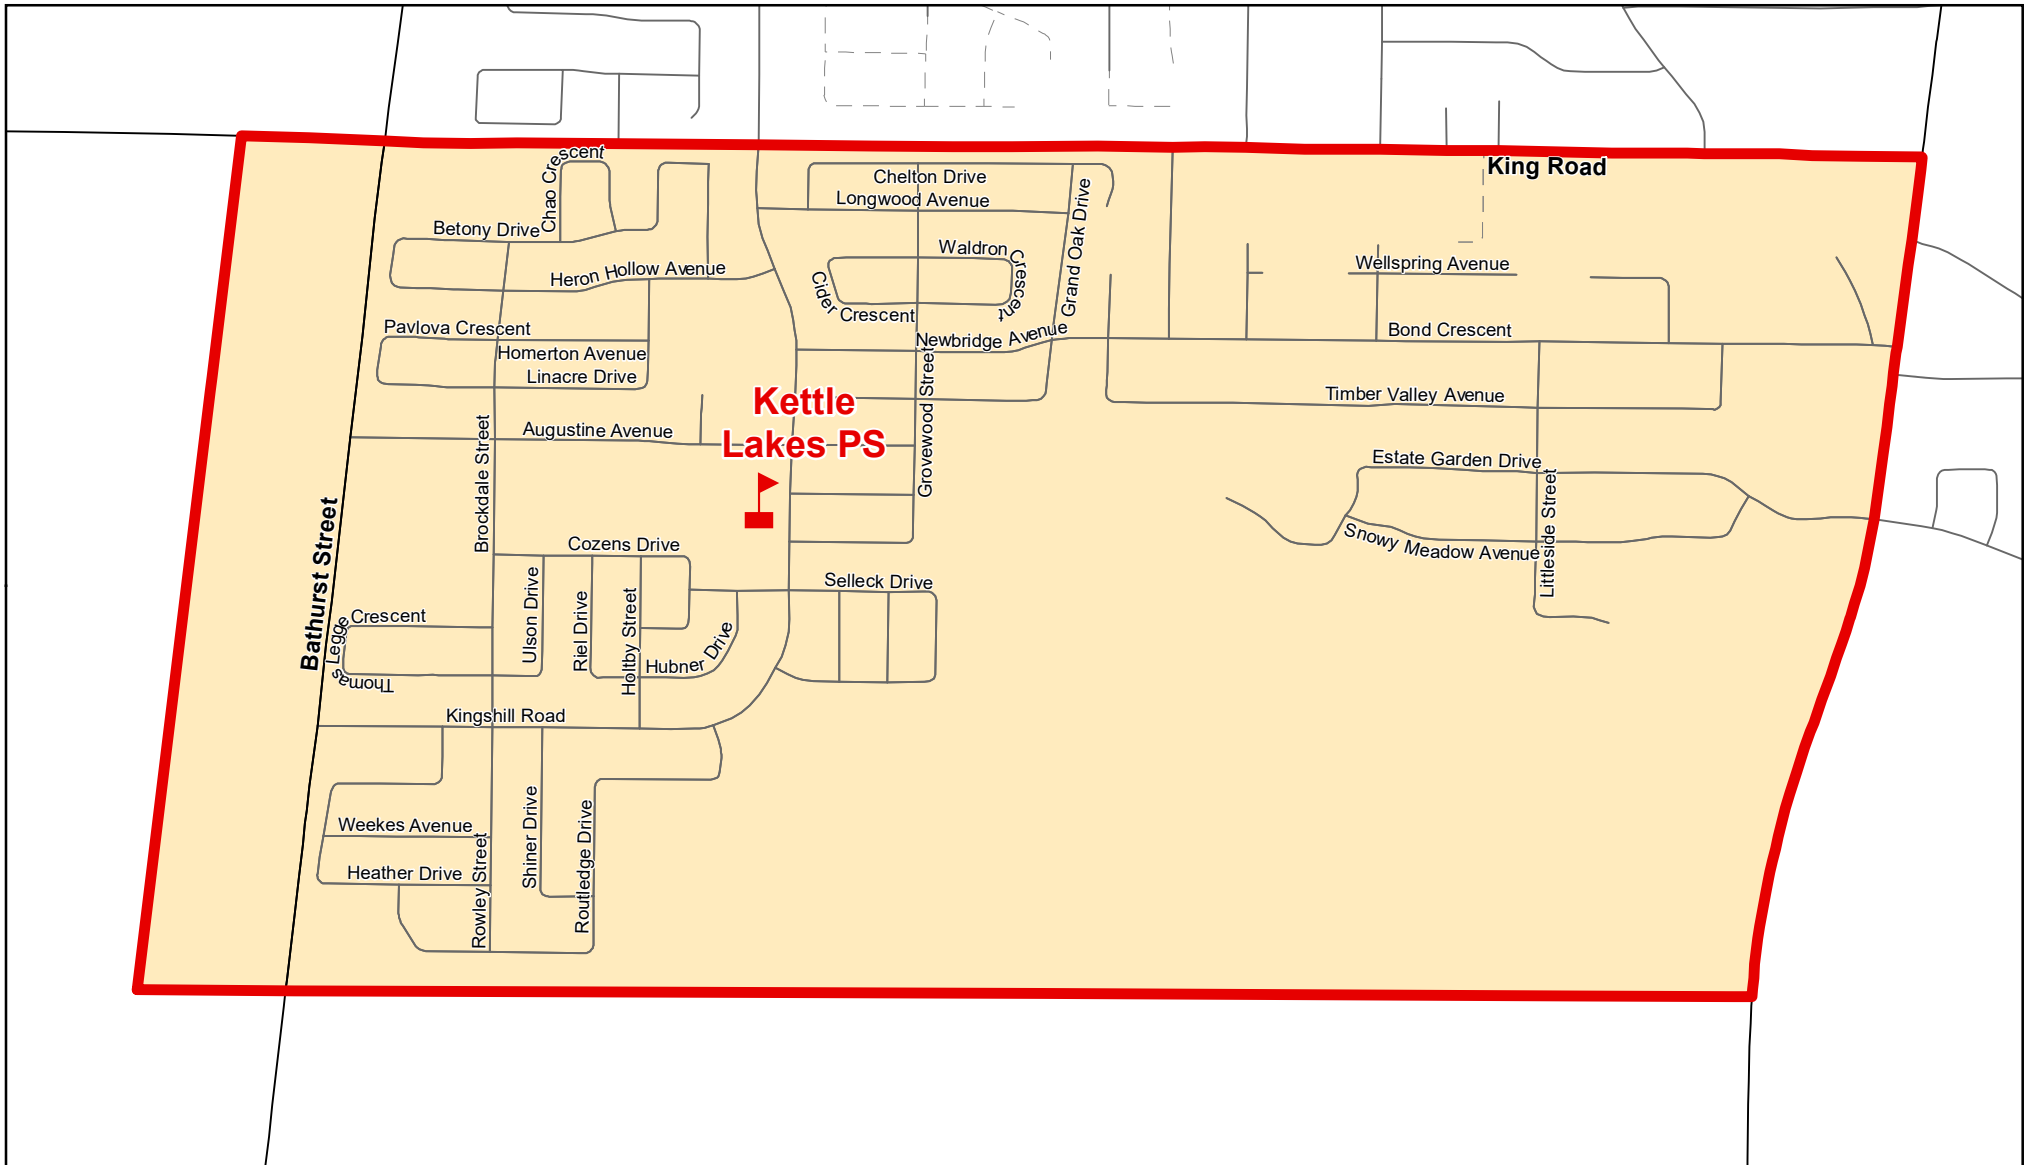

Kettle Lakes PS, City of Richmond Hill

Legend

- | | | |
|---|---|---|
|  Elementary School |  School Boundary |  Urban Road |
|  Secondary School |  Holding Area |  Regional Road |
| |  Railway |  Proposed Road |

Notes

Boundary Approved: March 2006

Map Updated: August 2019