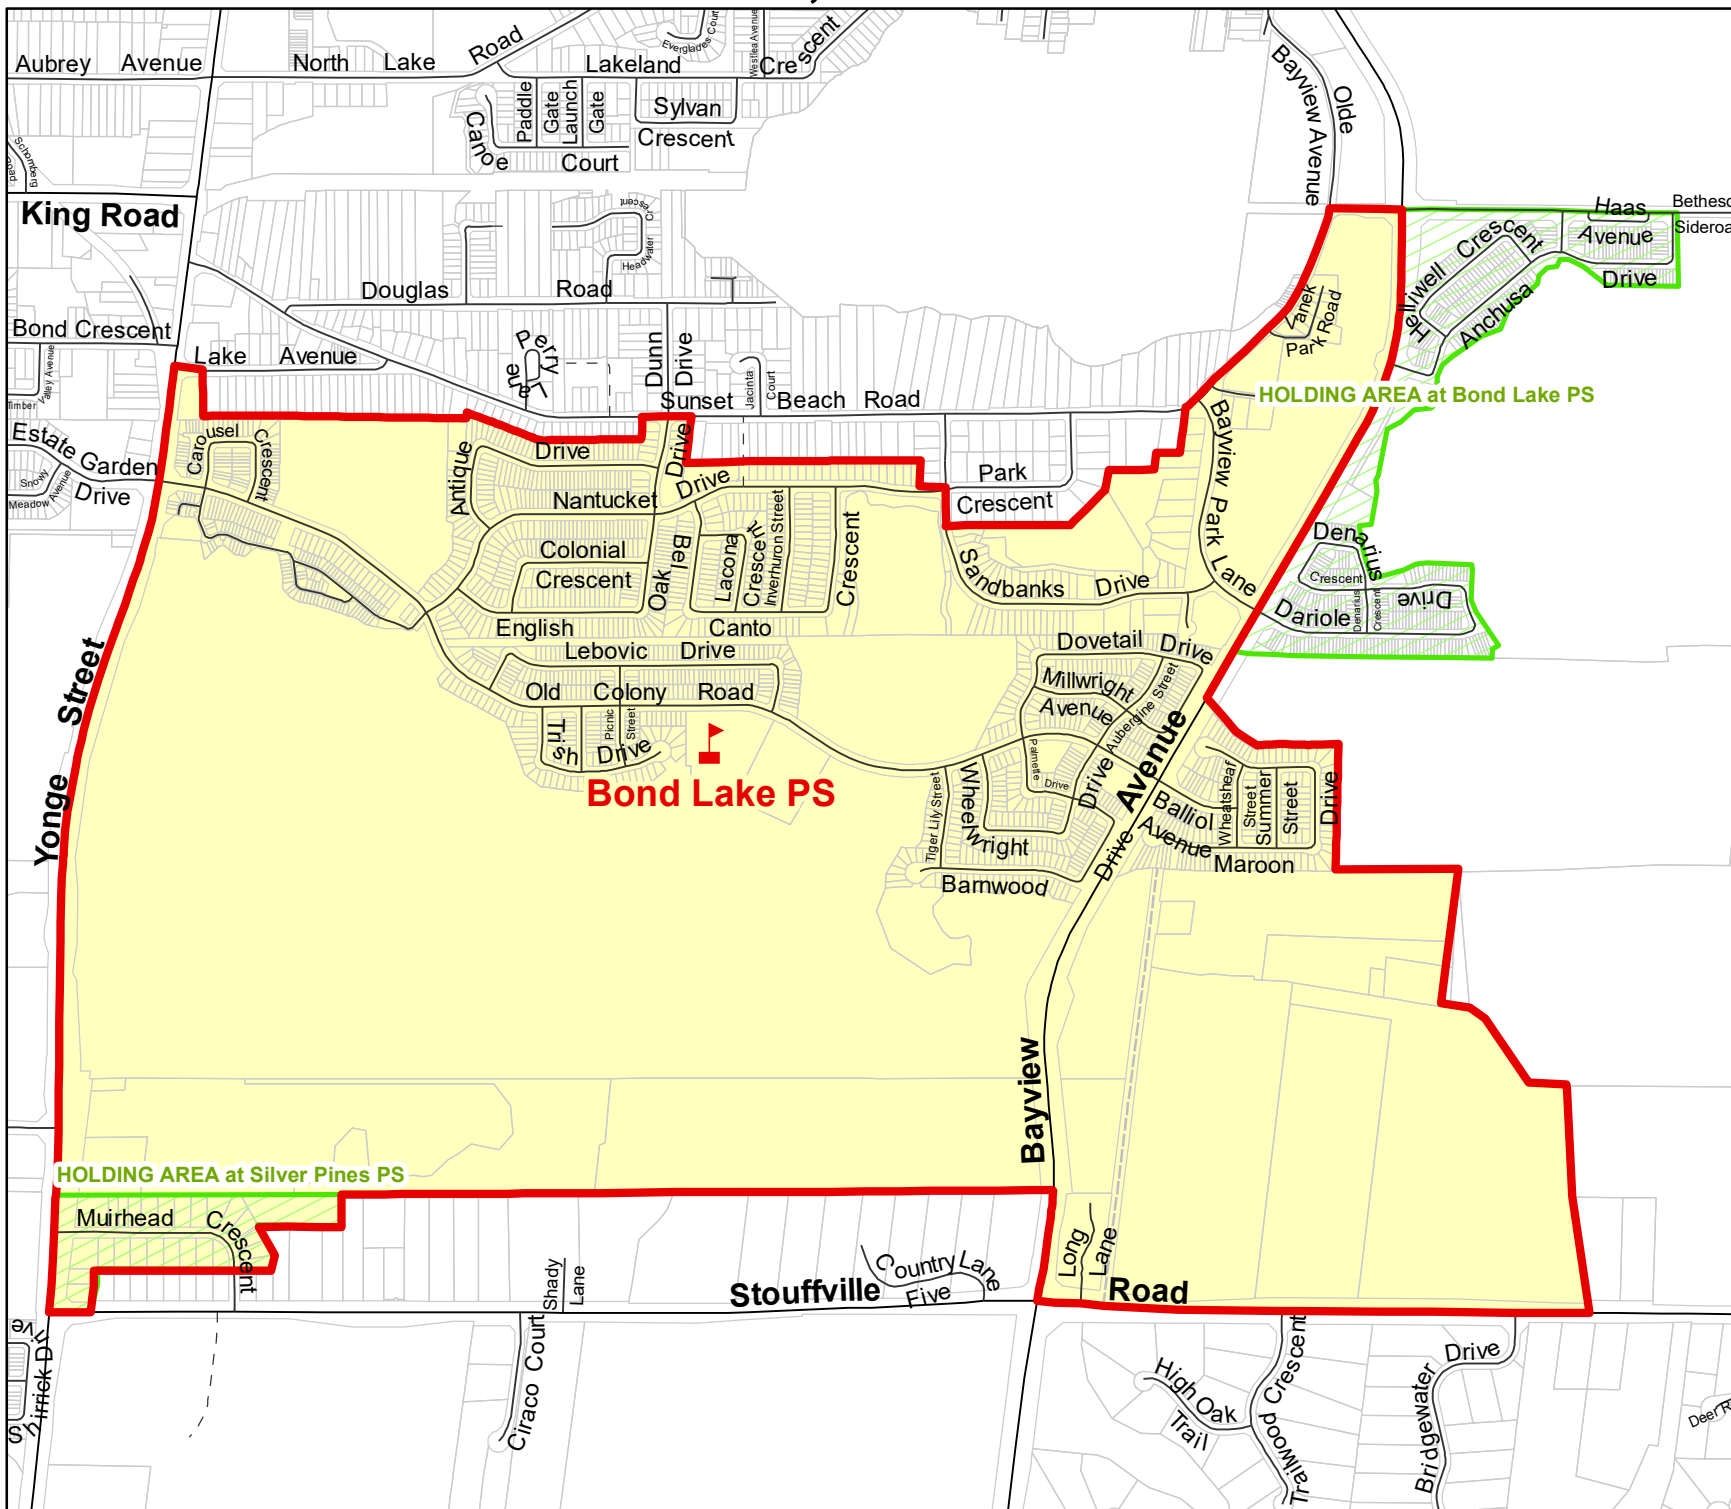

Bond Lake PS, Town of Richmond Hill

Legend

- Elementary School
- Secondary School
- School Boundary
- Parcel
- Road
- Proposed Road
- Railway
- Creek/River
- Holding Area

Richmond Hill Elementary School Boundaries

An inset map showing the boundaries of Richmond Hill Elementary Schools. The area corresponding to Bond Lake PS is highlighted in purple.

Notes

Students residing in the holding area south of Bethesda Sideroad and east of Bayview Avenue will be held at Bond Lake PS.

Effective March 2019, students living along Muirhead Crescent will be held at Silver Pines PS.

See map for details.

Boundary Approved: March 2013
 Map Updated: March 2019

N

York Region DISTRICT SCHOOL BOARD