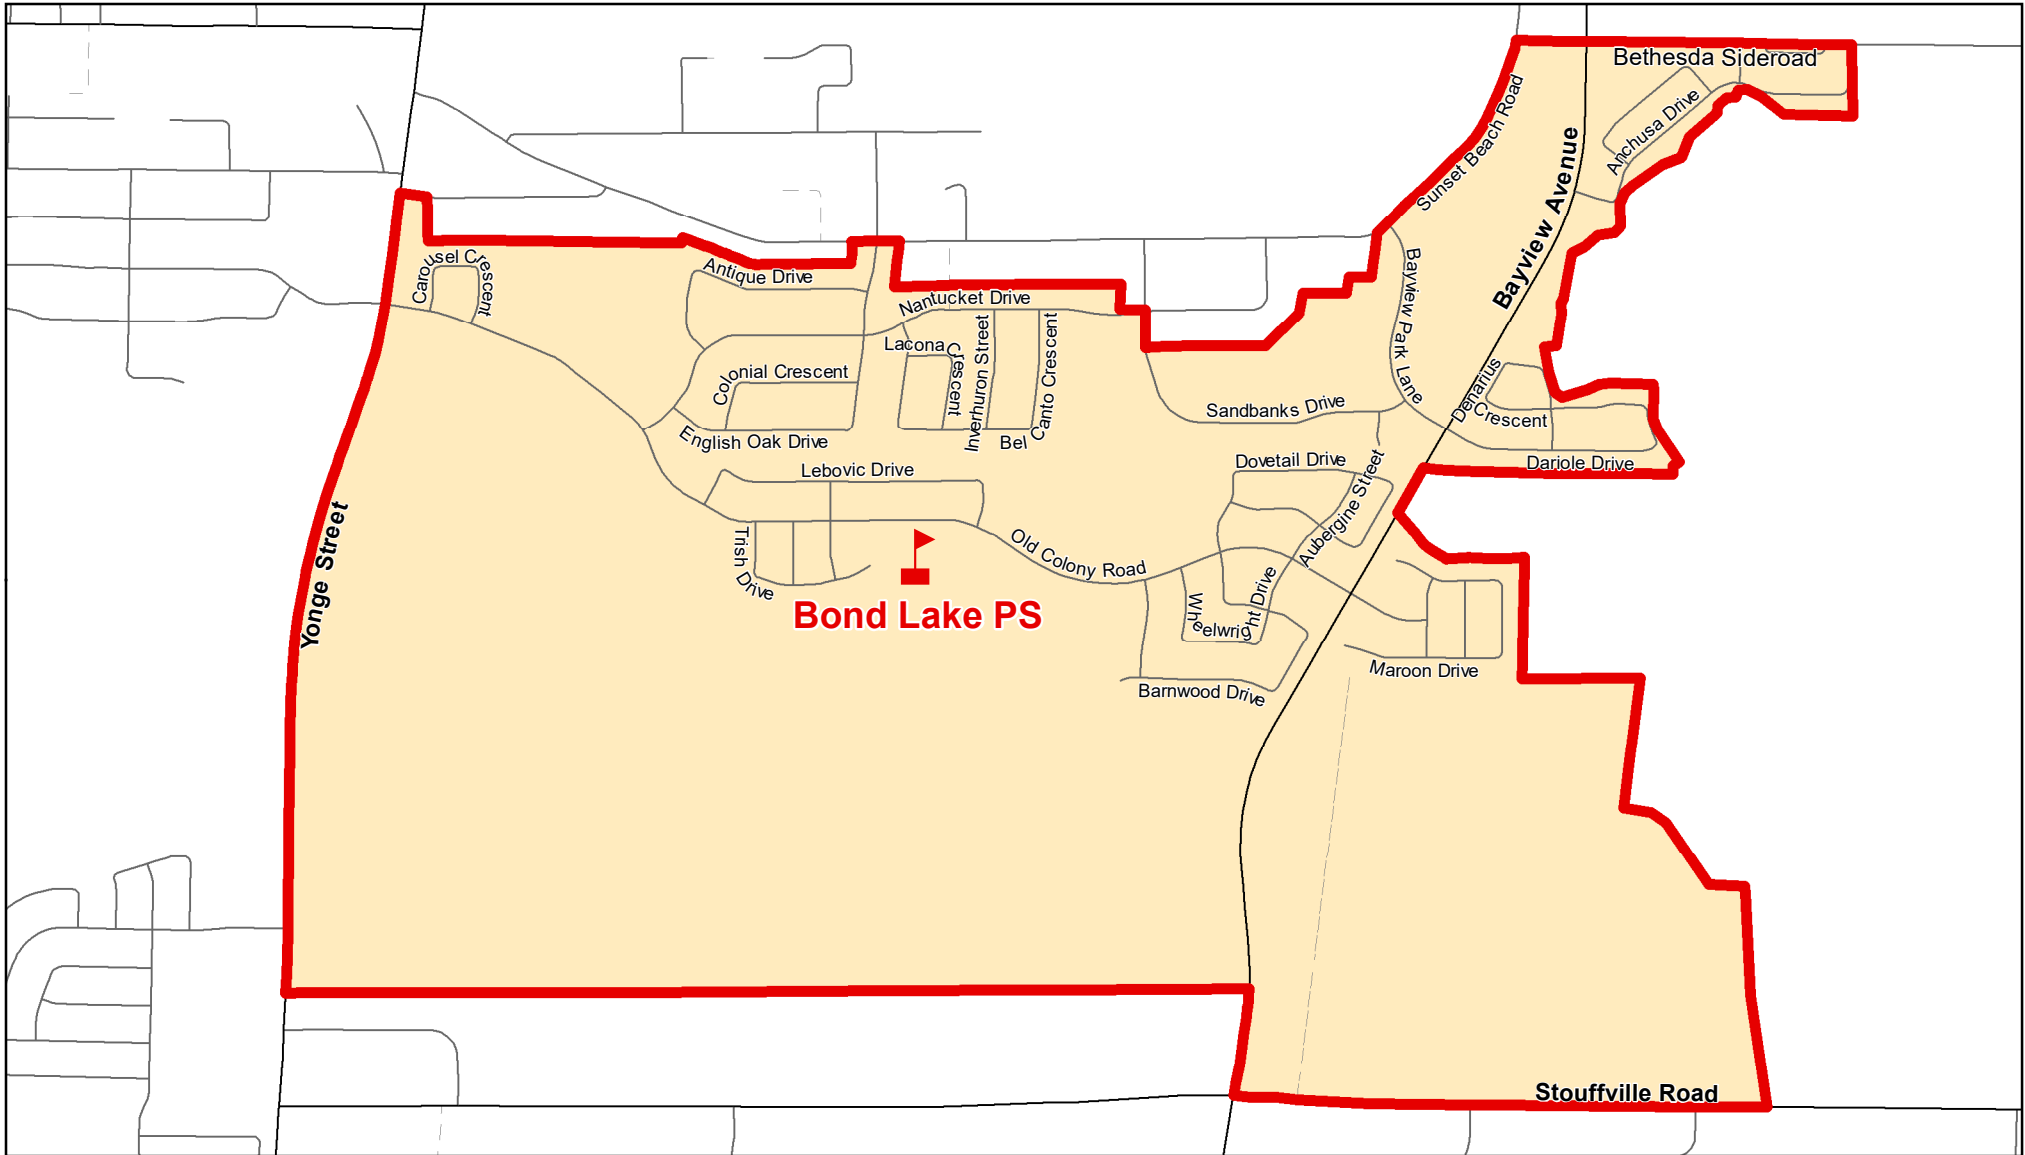

Bond Lake PS, City of Richmond Hill

Legend

 Elementary School	 School Boundary	 Urban Road
 Secondary School	 Holding Area	 Regional Road
 Railway	 Proposed Road	

Notes

Boundary Approved: May 2020

Map Updated: May 2020