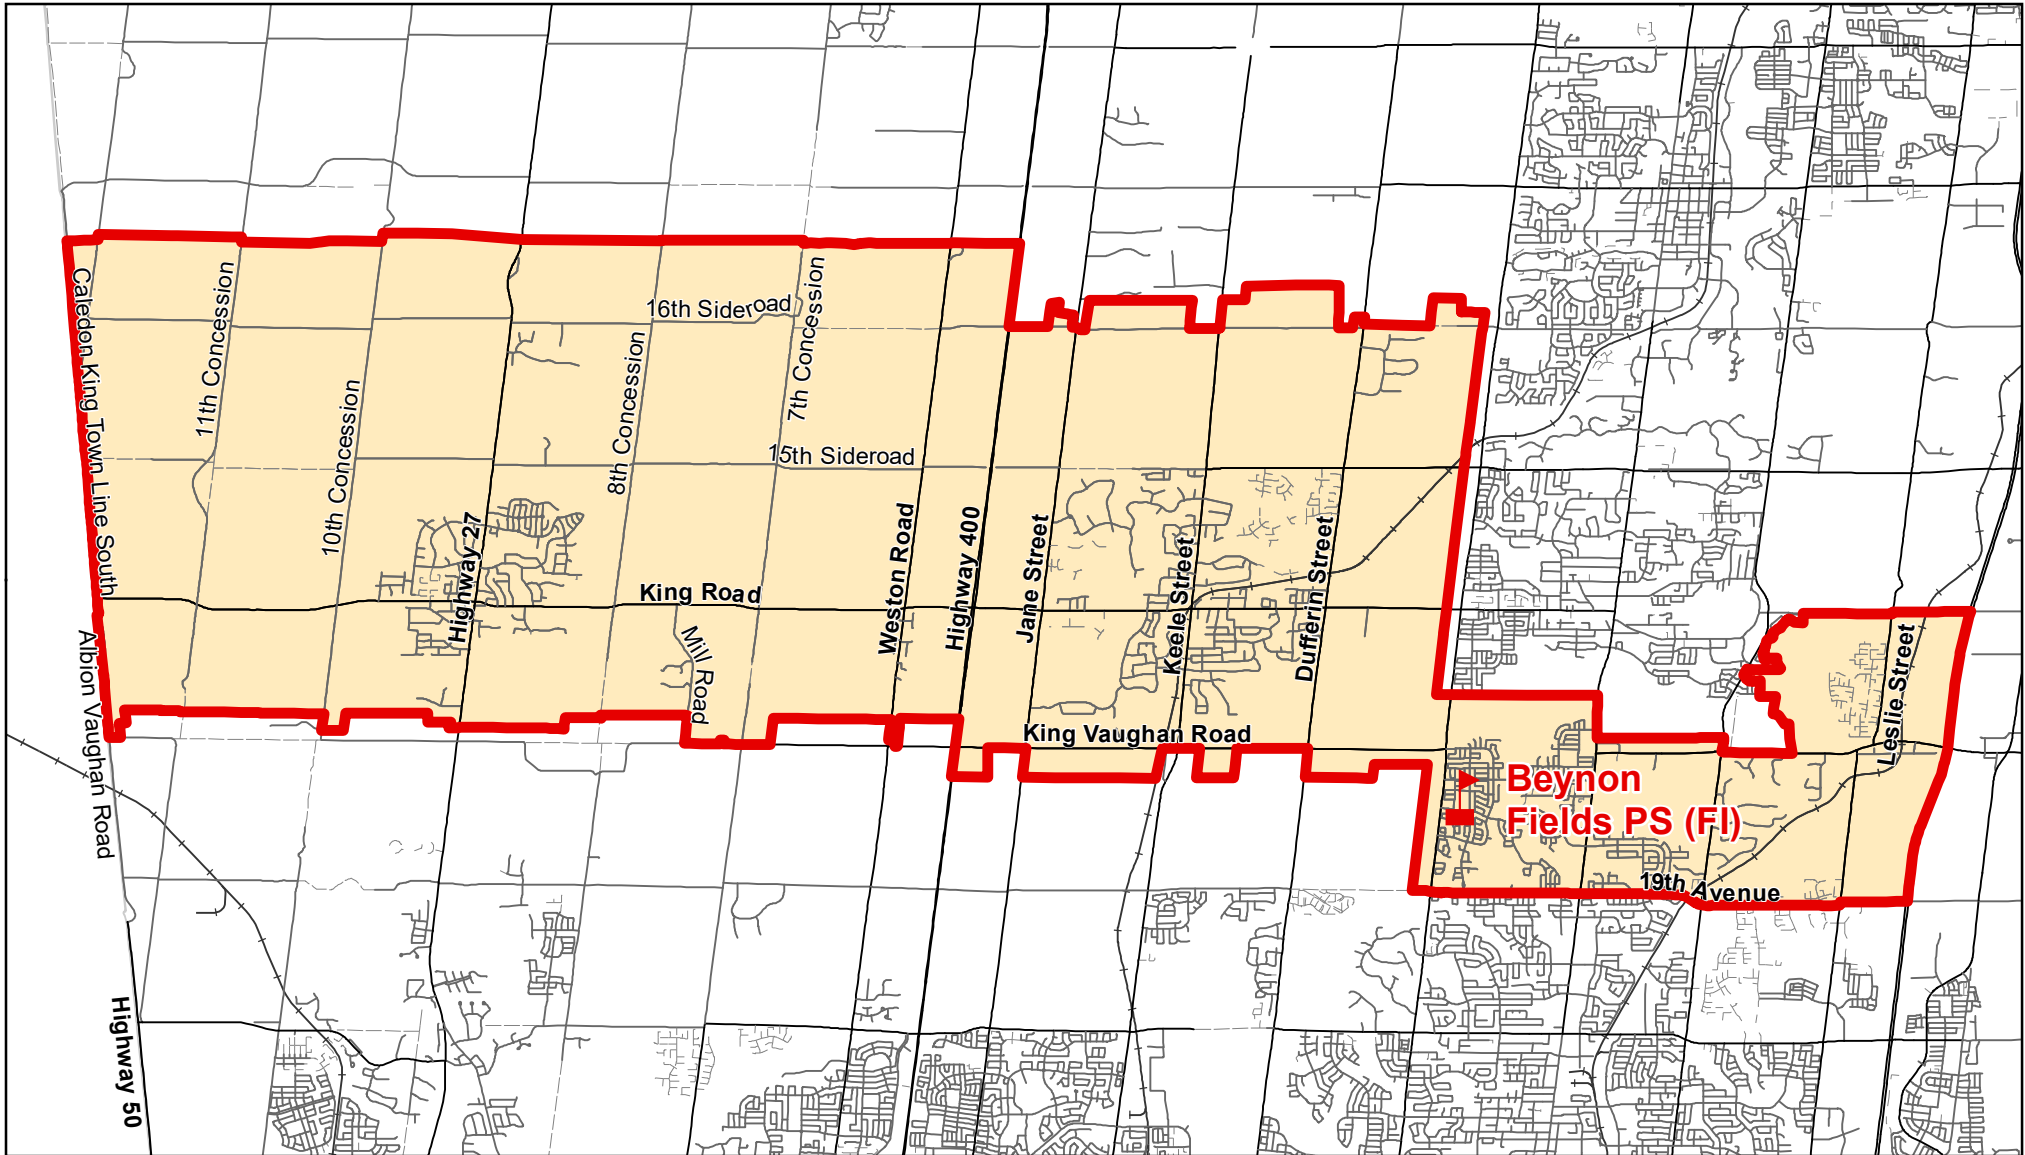

Beynon Fields PS, City of Richmond Hill (French Immersion)

▶ **Beynon
Fields PS (FI)**

Legend

- | | | | | | |
|---|-------------------|---|-----------------|---|---------------|
|  | Elementary School |  | School Boundary |  | Urban Road |
|  | Secondary School |  | Holding Area |  | Regional Road |
| | |  | Railway |  | Proposed Road |

Notes

PDT = Primary Dual Track
 A complete list of feeder schools can be found at
<http://www.yrdsb.ca/Programs/fi/Pages/Program-Locations.aspx>

Boundary Approved: May 2020

Map Updated: May 2020