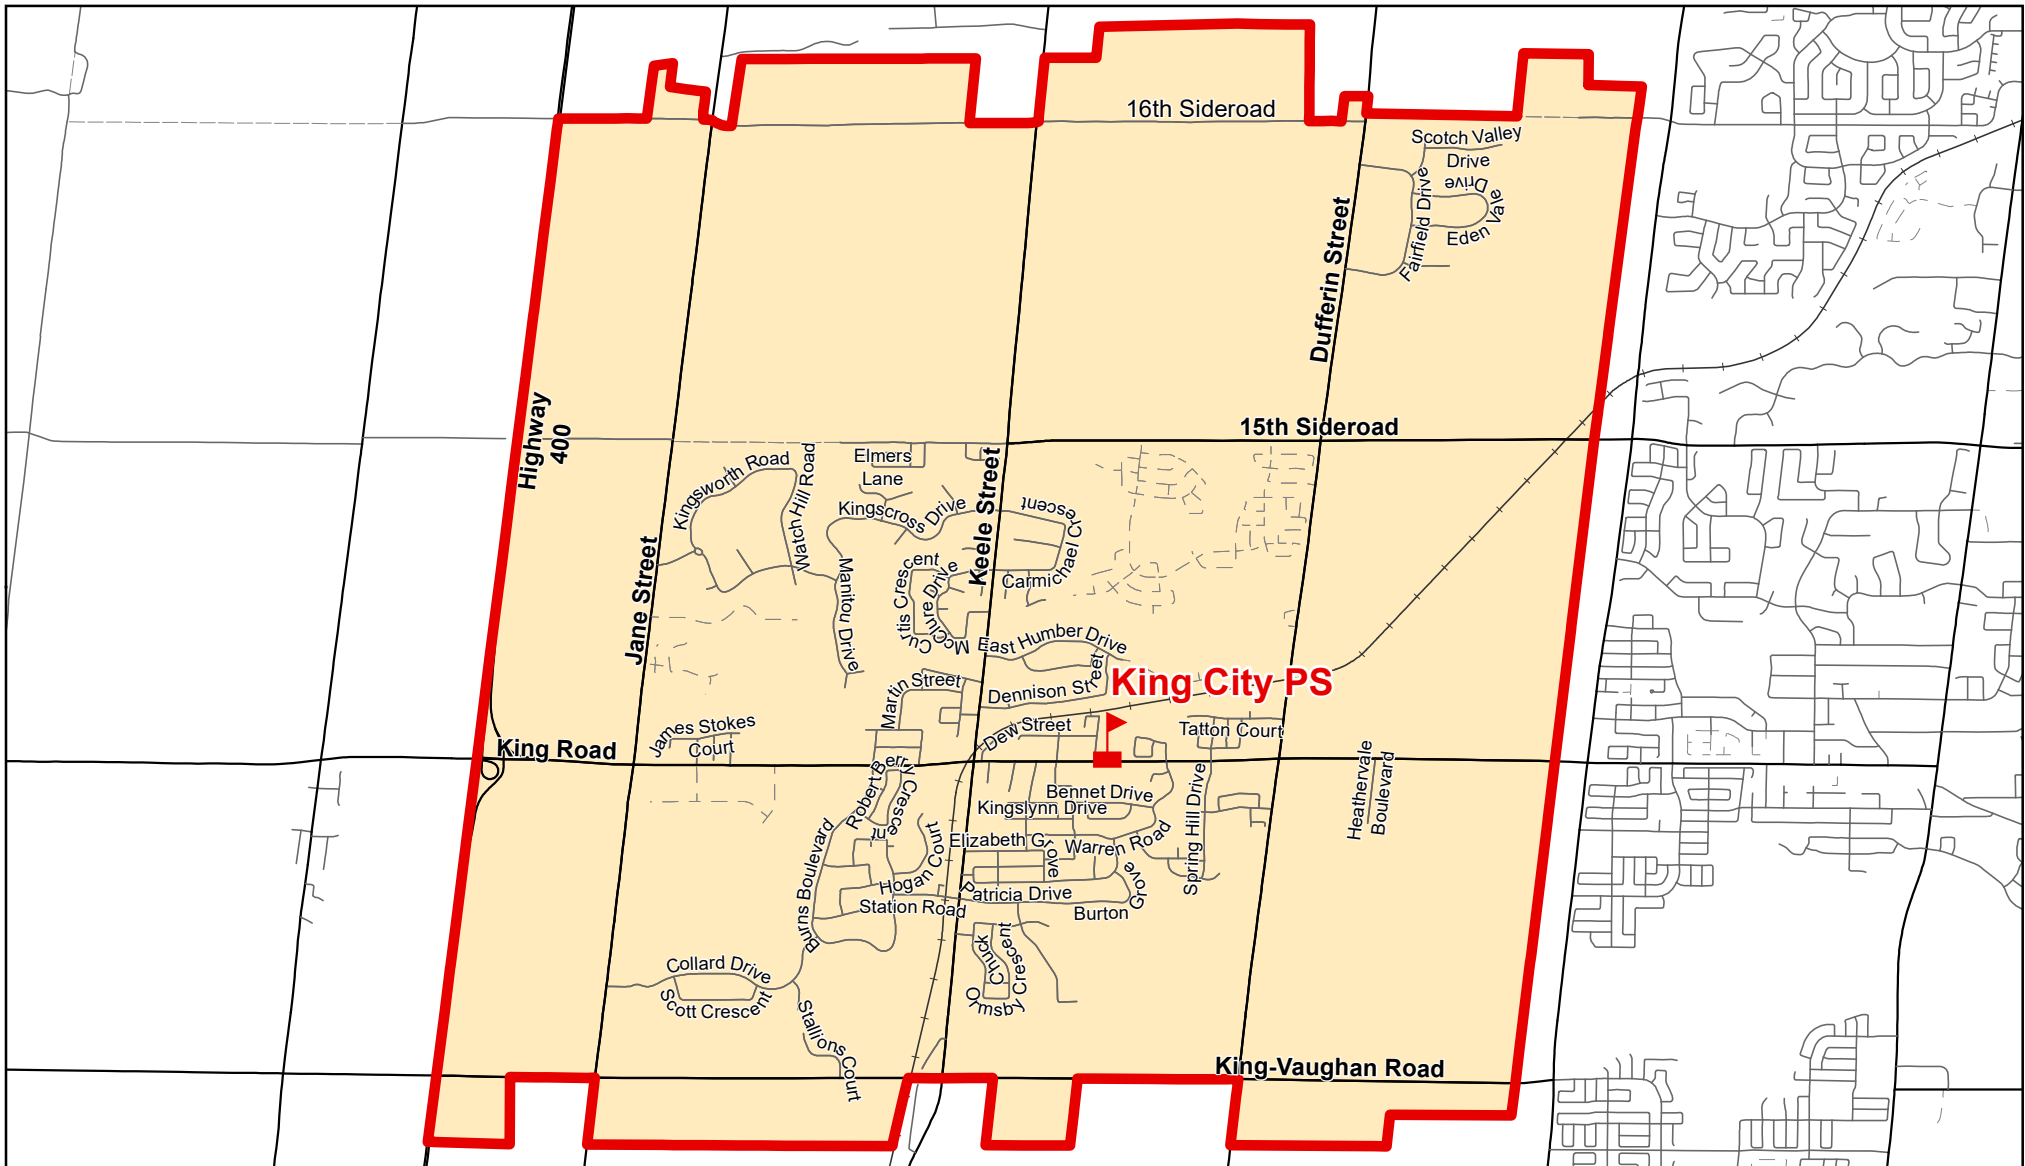

King City PS, Township of King

Legend

- | | | |
|---|---|---|
|  Elementary School |  School Boundary |  Urban Road |
|  Secondary School |  Holding Area |  Regional Road |
| |  Railway |  Proposed Road |

Notes

Boundary Approved: 2001

Map Updated: August 2019