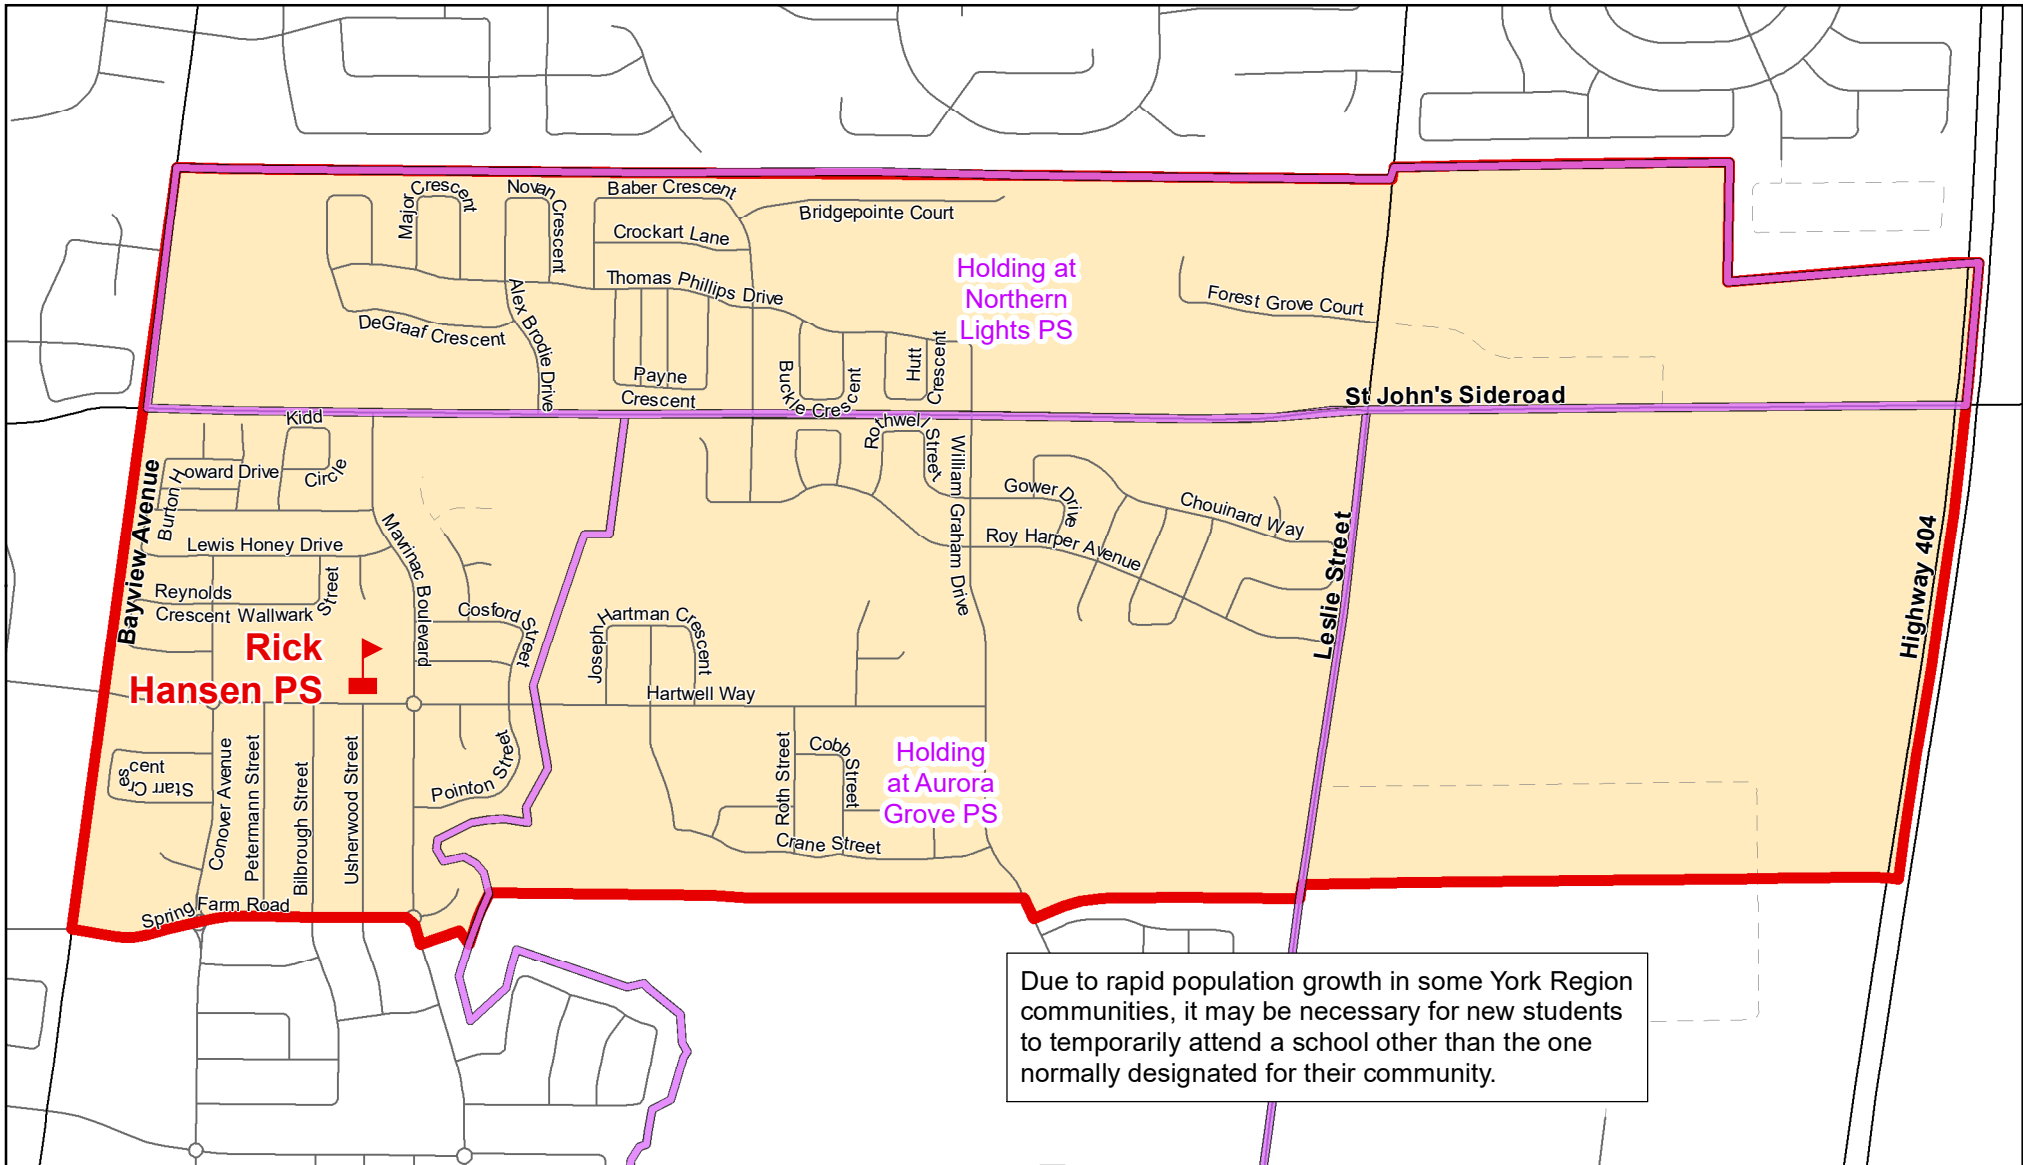

# Rick Hansen PS, Town of Aurora

Due to rapid population growth in some York Region communities, it may be necessary for new students to temporarily attend a school other than the one normally designated for their community.

**Legend**

 Elementary School	 School Boundary	 Urban Road	
 Secondary School	 Holding Area	 Regional Road	
 Railway	 Proposed Road		

**Notes**

A new development area in the Rick Hansen PS boundary will be held at Aurora Grove PS and Northern Lights PS. Please see map for details.

**Boundary Approved: March 2014**

**Map Updated: February 2020**