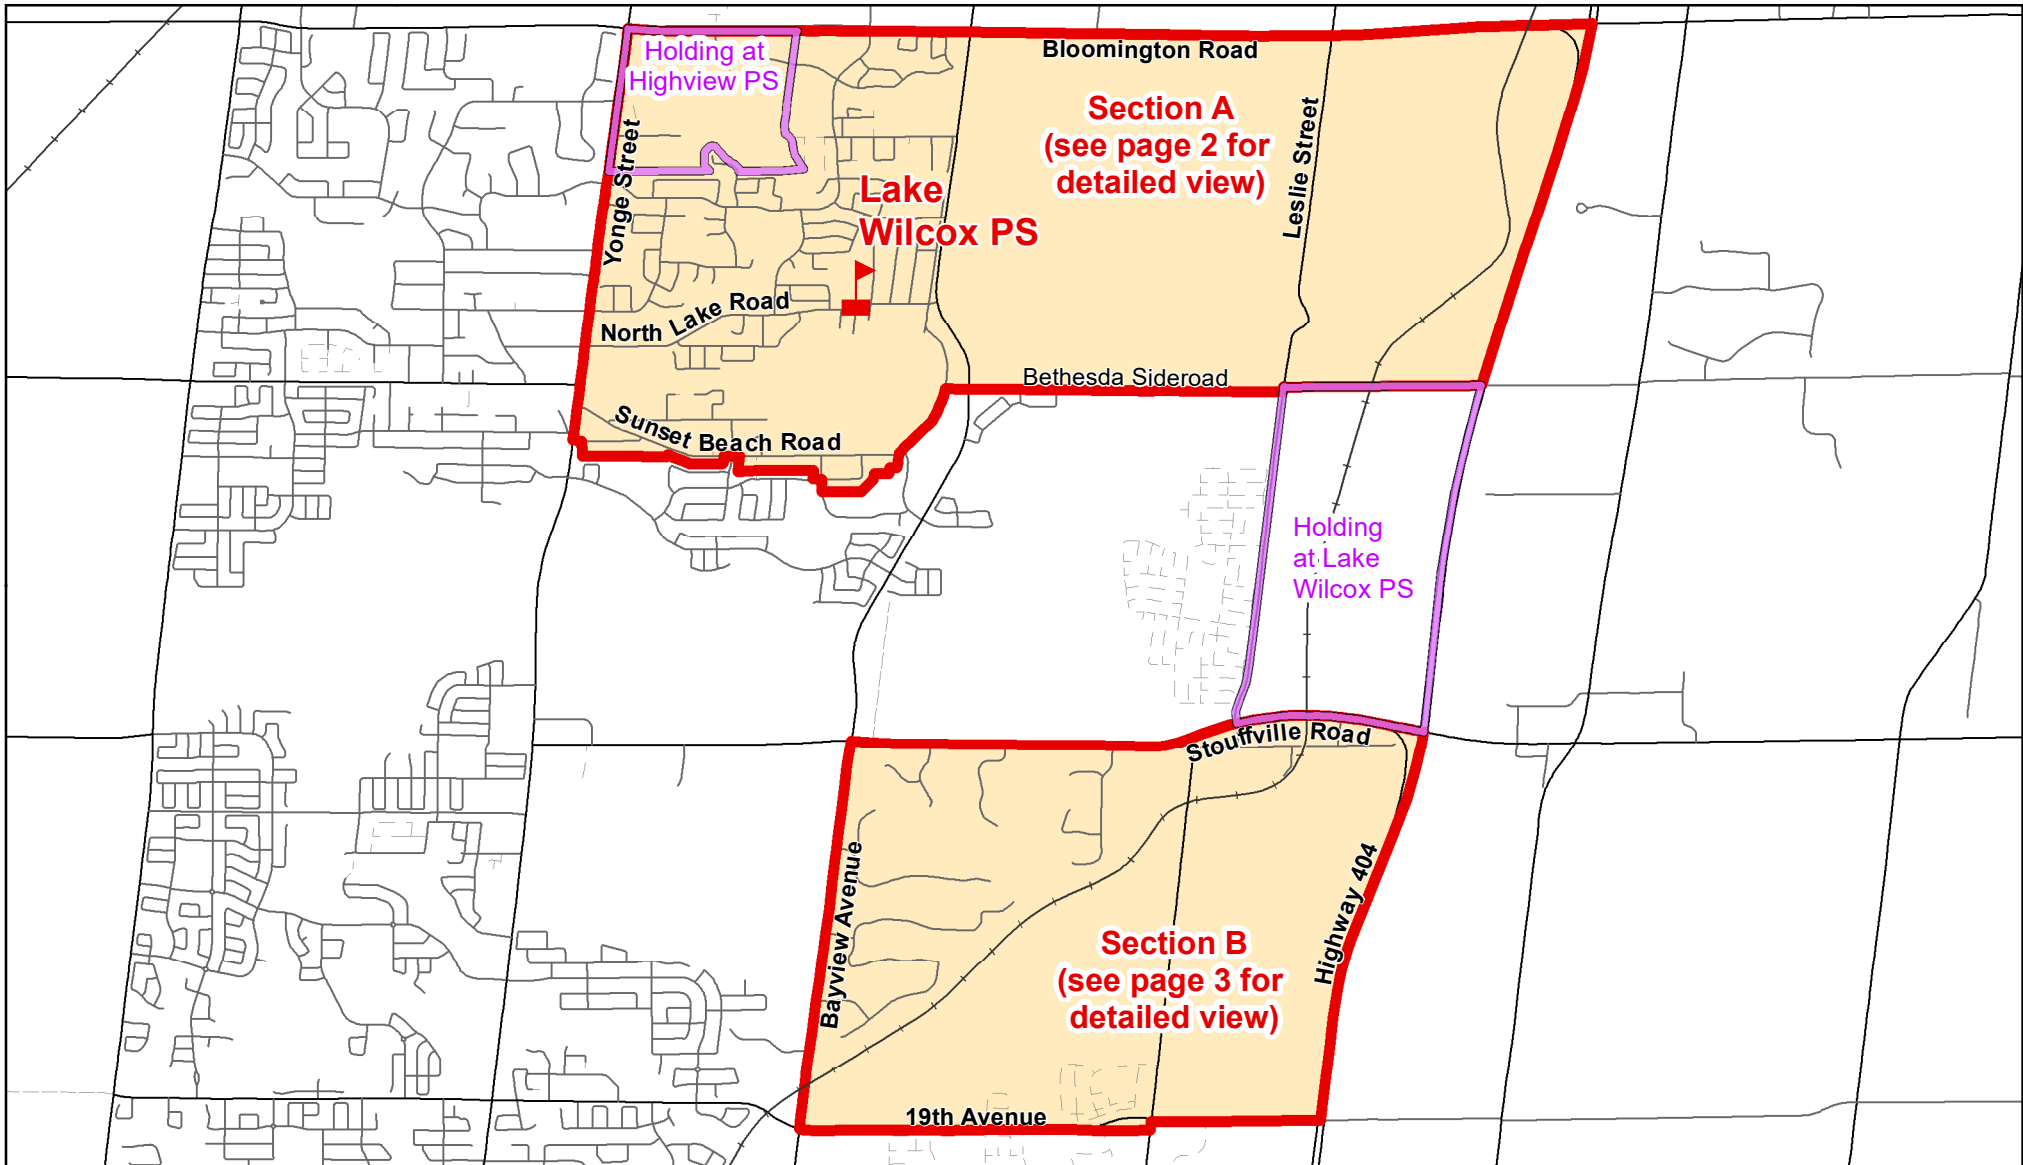

# Lake Wilcox PS (Section A - B), City of Richmond Hill

Boundary Approved: Section A (March 2013), Section B (March 2006)

Map Updated: December 2019

**Map Updated: August 2019**

**Boundary Approved: March 2006**

**Map Updated: August 2019**