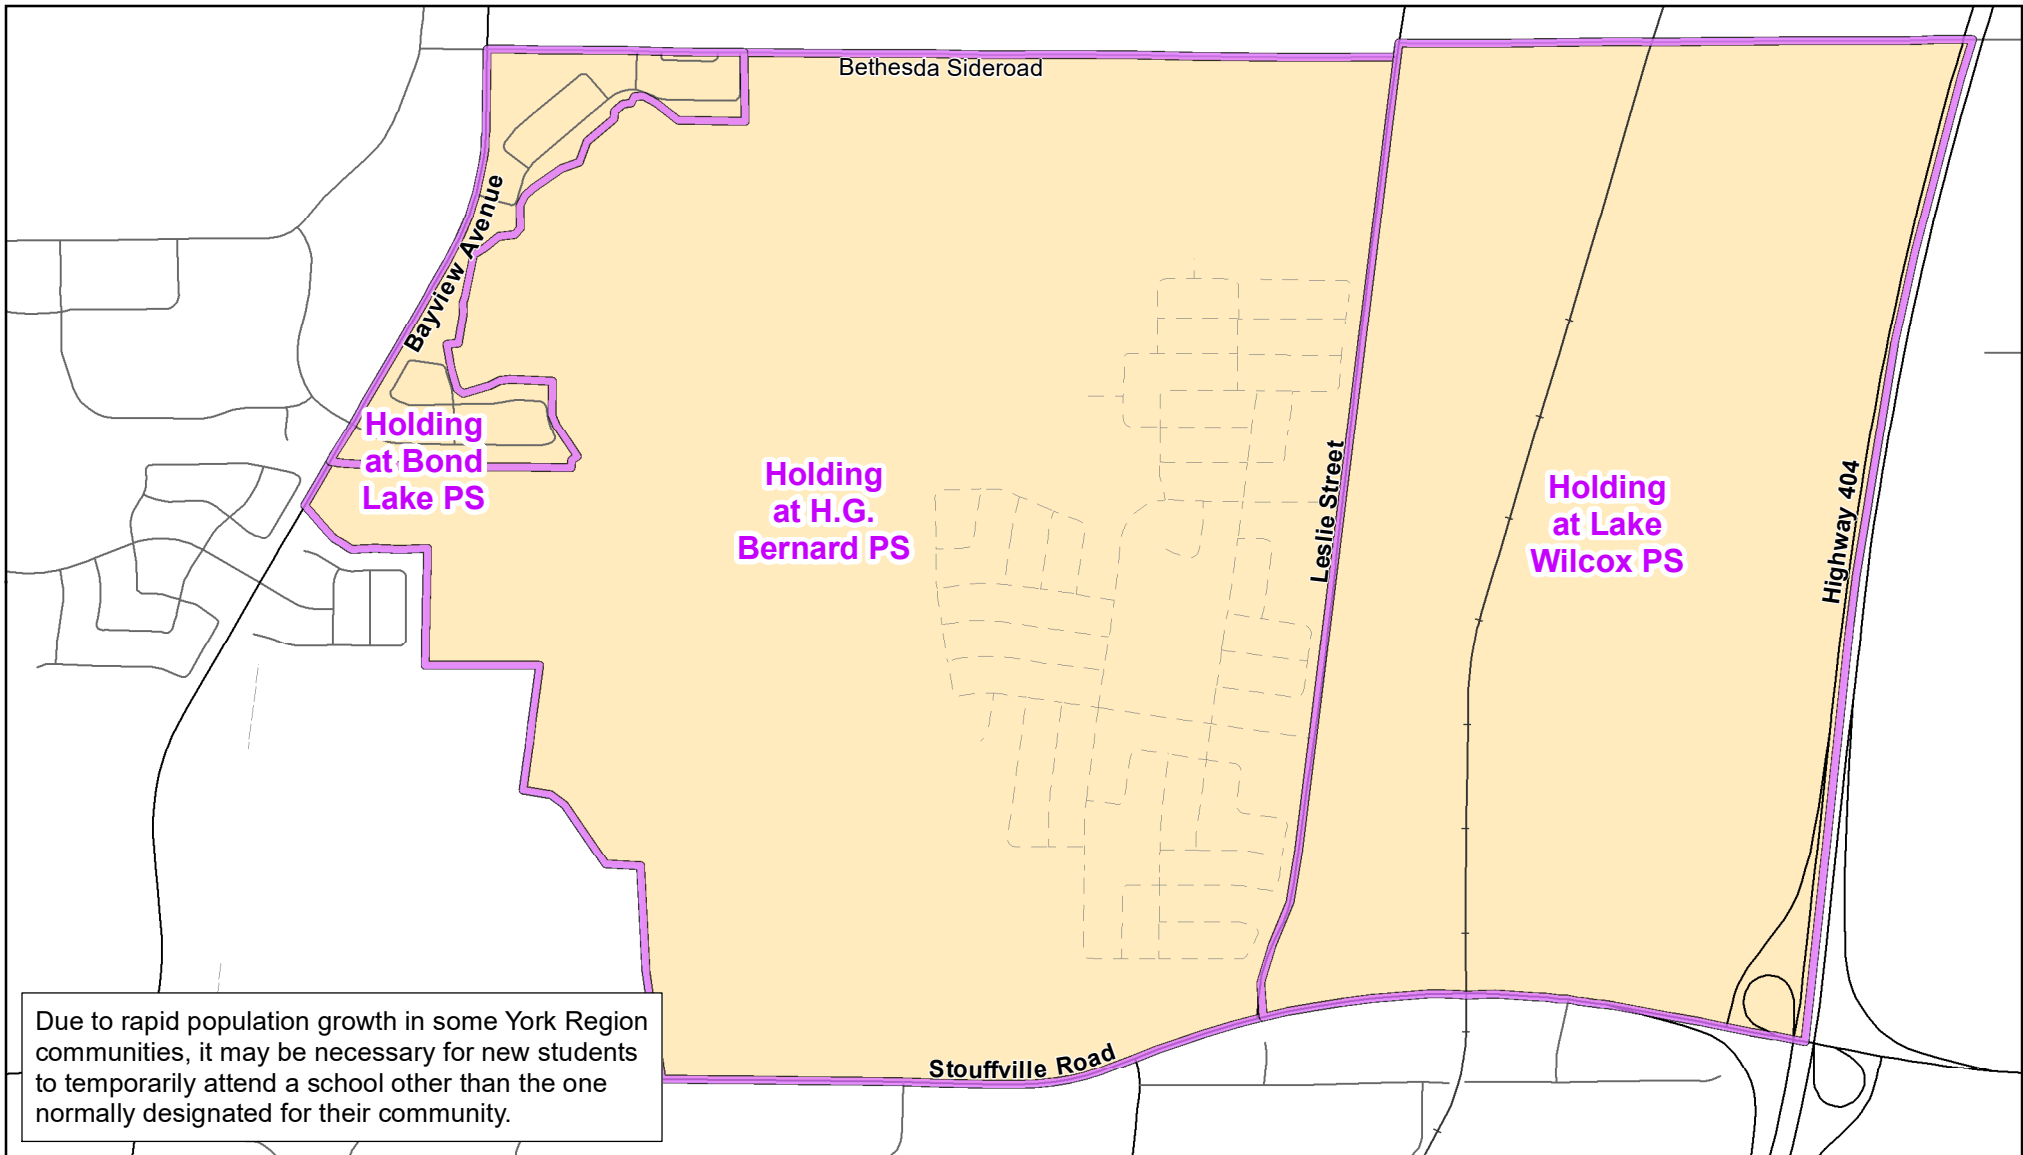

Unnamed Oak Ridges East #3 ES, City of Richmond Hill

Due to rapid population growth in some York Region communities, it may be necessary for new students to temporarily attend a school other than the one normally designated for their community.

Legend

Elementary School	School Boundary	Urban Road	
Secondary School	Holding Area	Regional Road	
	Railway	Proposed Road	

Notes

Students living in the Unnamed Oak Ridges East #3 ES boundary have been designated to hold at Bond Lake PS, H.G. Bernard PS and Lake Wilcox PS. Please see map for details.

Boundary Approved: March 2006

Map Updated: August 2019