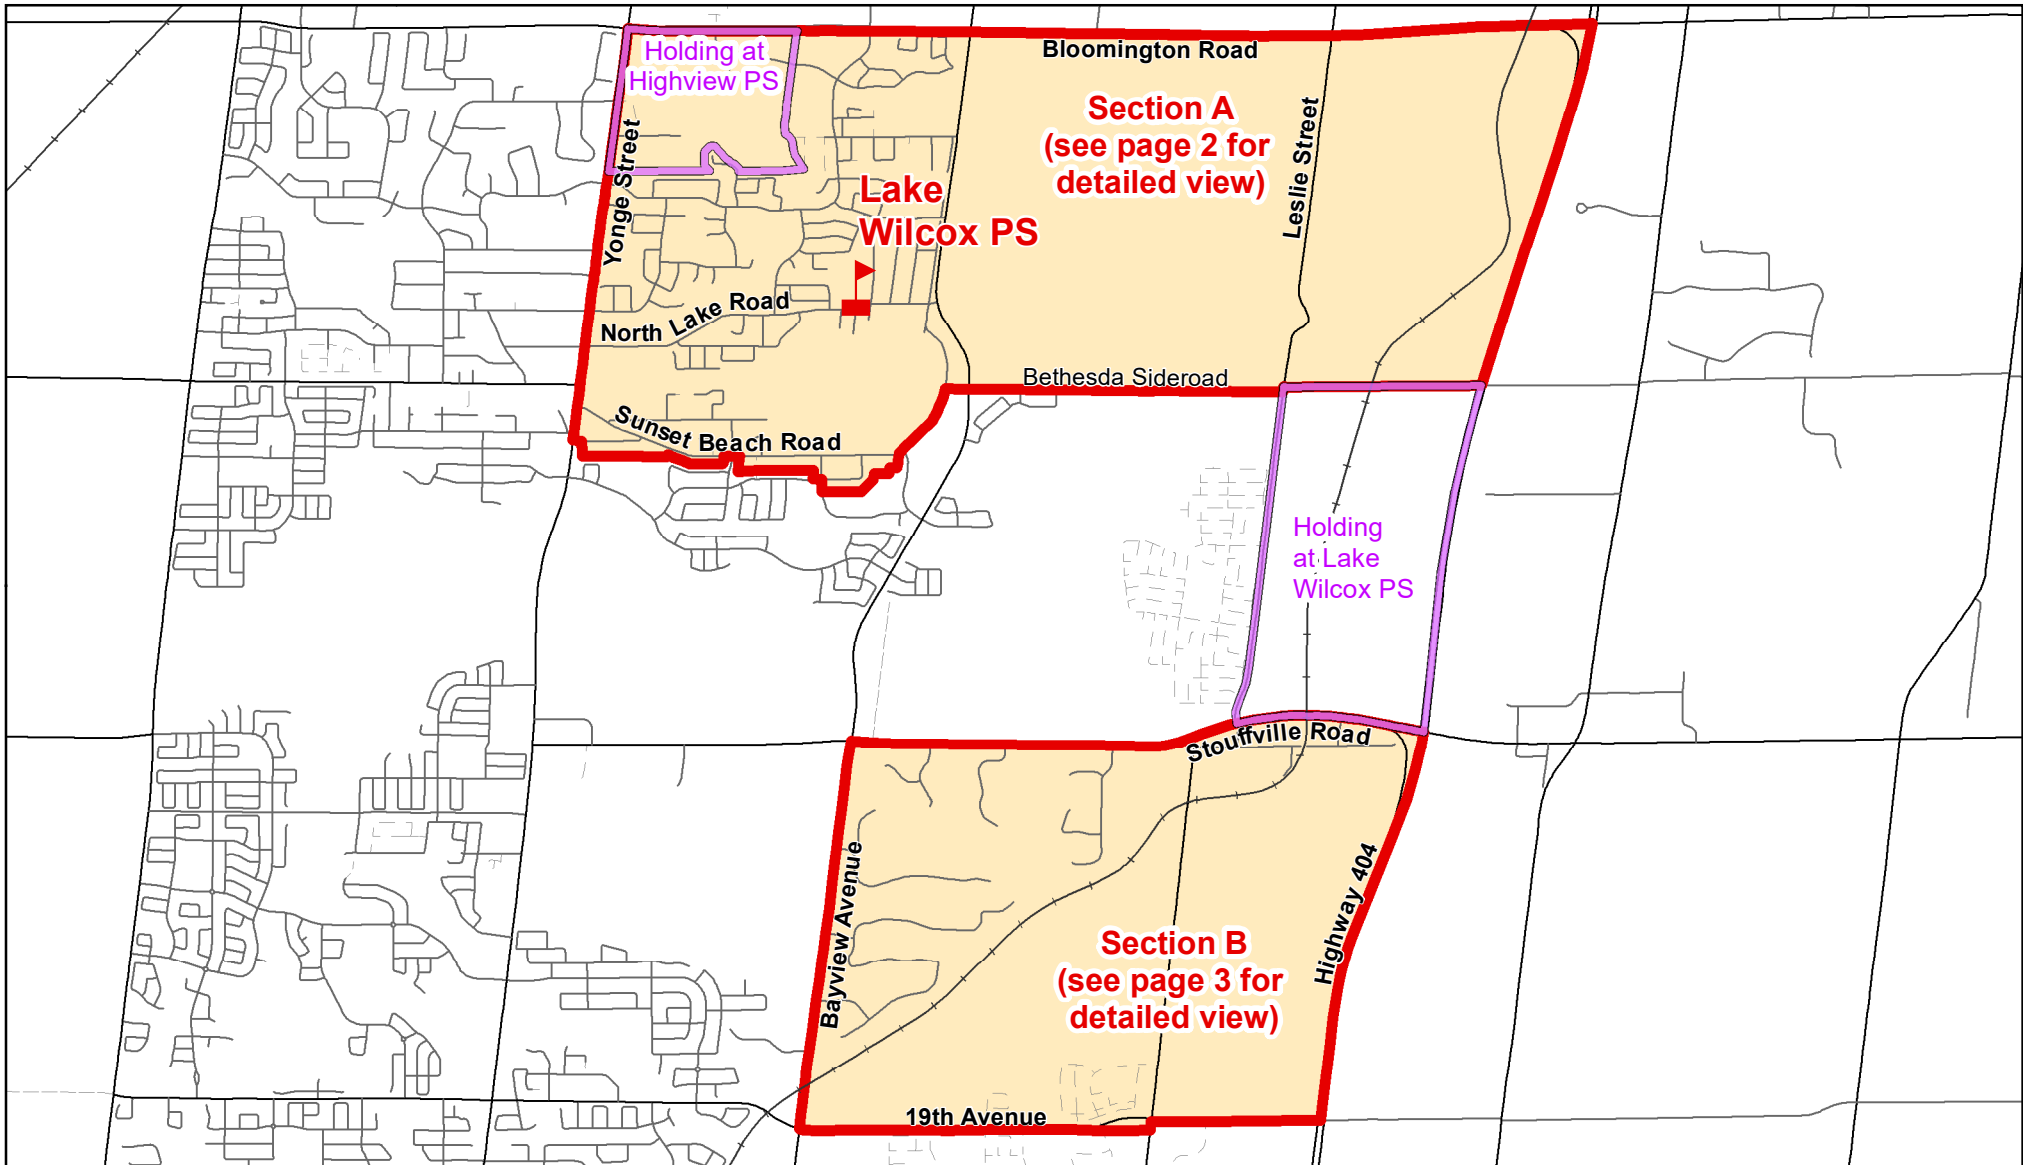

Lake Wilcox PS (Section A - B), City of Richmond Hill

Legend

- | | | | | | |
|---|-------------------|---|-----------------|---|---------------|
|  | Elementary School |  | School Boundary |  | Urban Road |
|  | Secondary School |  | Holding Area |  | Regional Road |
| | |  | Railway |  | Proposed Road |

Notes

New development in the Lake Wilcox PS boundary will be held at Highview PS. A portion of new development in the Unnamed Oak Ridges East #3 boundary will be held at Lake Wilcox PS. Please see map for details.

Boundary Approved: Section A (March 2013), Section B (March 2006)

Map Updated: December 2019

Lake Wilcox PS (Section A), City of Richmond Hill

Legend

- | | | |
|---|---|---|
|  Elementary School |  School Boundary |  Urban Road |
|  Secondary School |  Holding Area |  Regional Road |
| |  Railway |  Proposed Road |

Notes

Students living in the Unnamed Oak Ridges East #3 ES boundary have been designated to hold at Kettle Lakes PS and Lake Wilcox PS. Please see map for details.

Boundary Approved: May 2020

Map Updated: June 2022