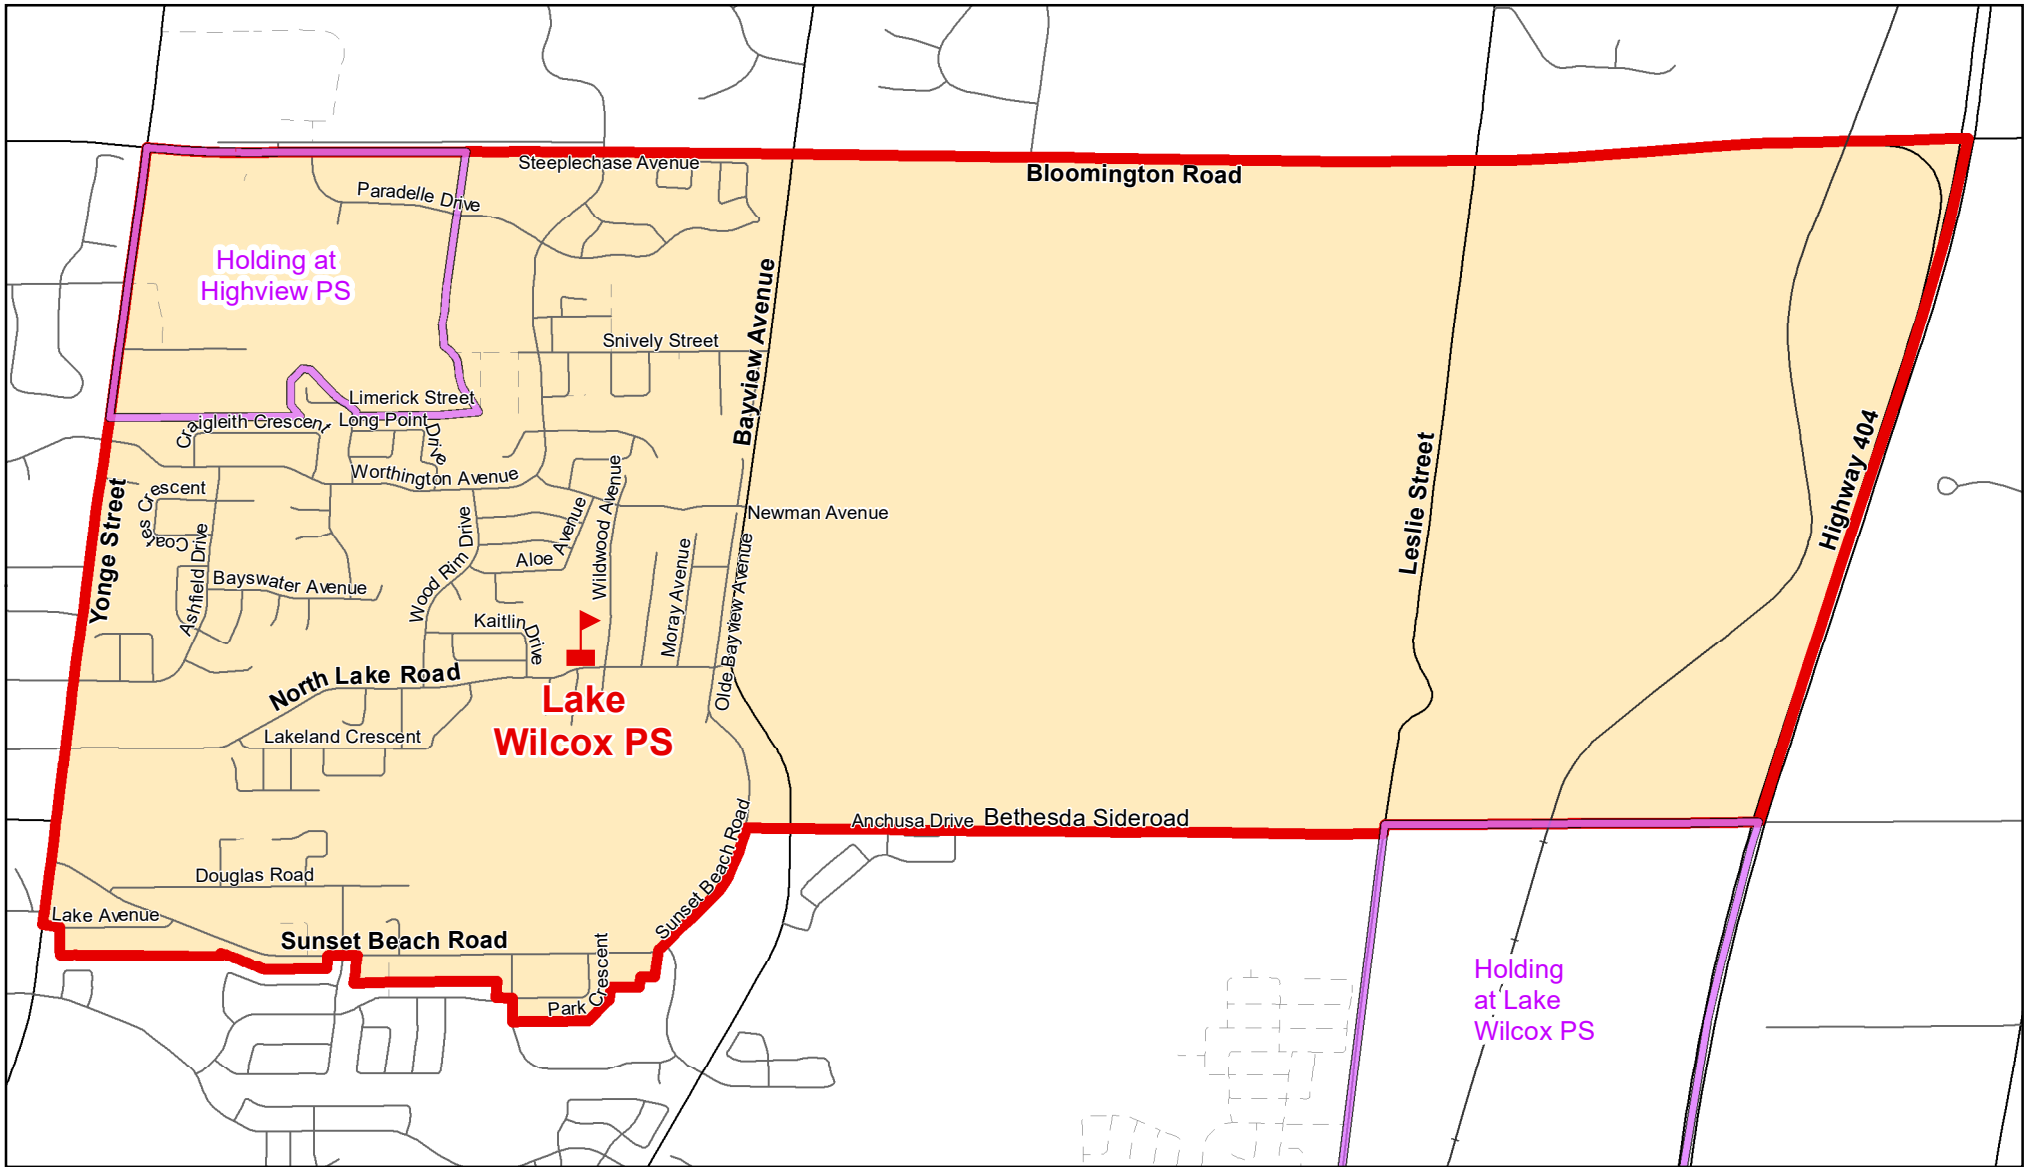

Lake Wilcox PS (Section A - B), City of Richmond Hill

Legend

- | | | | | | |
|---|-------------------|---|-----------------|---|---------------|
|  | Elementary School |  | School Boundary |  | Urban Road |
|  | Secondary School |  | Holding Area |  | Regional Road |
| | |  | Railway |  | Proposed Road |

Notes

New development in the Lake Wilcox PS boundary will be held at Highview PS. A portion of new development in the Unnamed Oak Ridges East #3 boundary will be held at Lake Wilcox PS. Please see map for details.

Boundary Approved: Section A (March 2013), Section B (March 2006)

Map Updated: December 2019

Lake Wilcox PS (Section A), City of Richmond Hill

Legend

- | | | |
|---|---|---|
|  Elementary School |  School Boundary |  Urban Road |
|  Secondary School |  Holding Area |  Regional Road |
| |  Railway |  Proposed Road |

Notes

Boundary Approved: March 2006

Map Updated: August 2019

Unnamed Oak Ridges East #3 ES, City of Richmond Hill

Legend

	Elementary School		School Boundary		Urban Road
	Secondary School		Holding Area		Regional Road
			Railway		Proposed Road