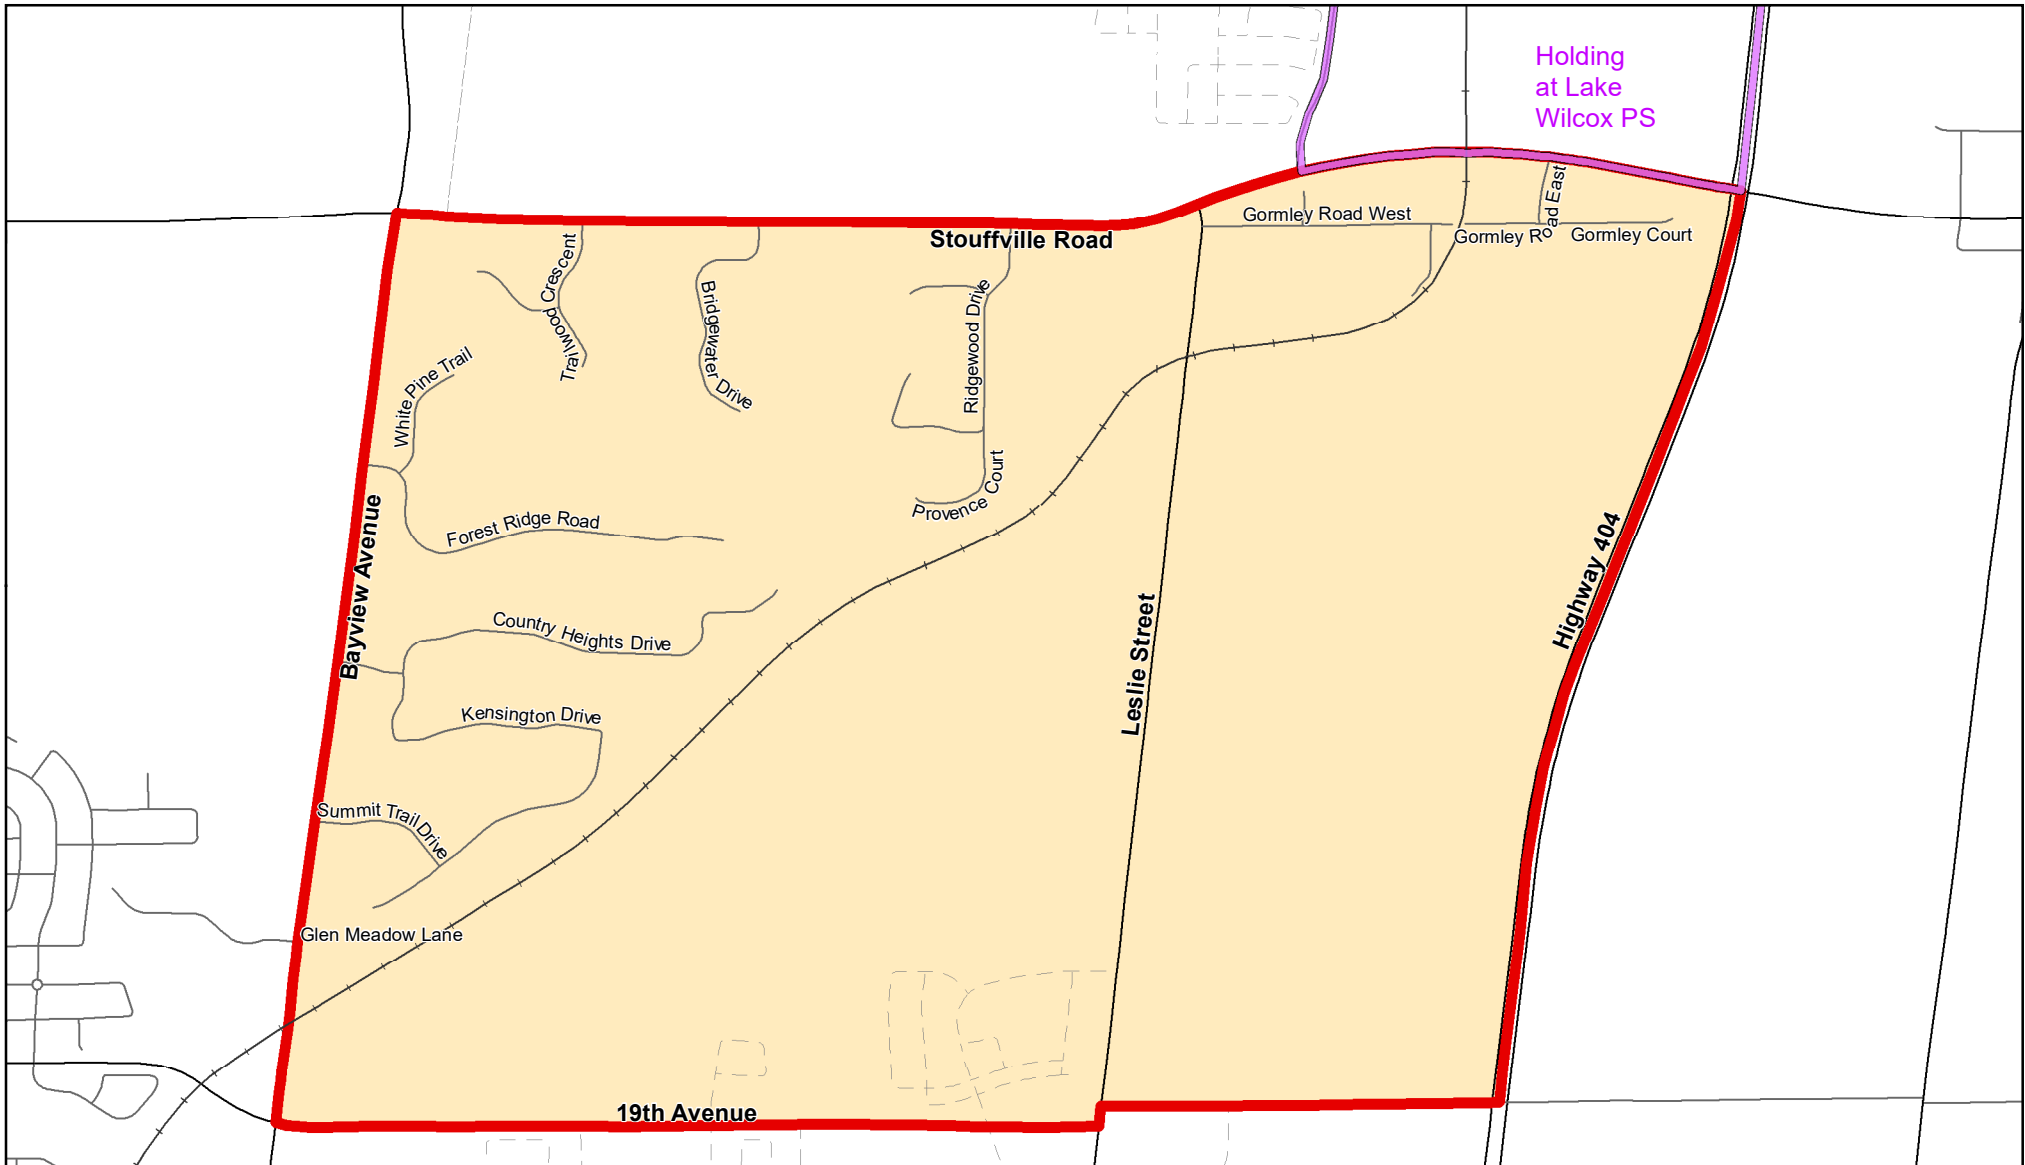

Notes

New development in the Lake Wilcox PS boundary will be held at Highview PS. A portion of new development in the Unnamed Oak Ridges East #3 boundary will be held at Lake Wilcox PS. Please see map for details.

Boundary Approved: Section A (March 2013), Section B (March 2006)

Map Updated: December 2019

Lake Wilcox PS (Section A), City of Richmond Hill

Legend

- | | | |
|---|---|---|
|  Elementary School |  School Boundary |  Urban Road |
|  Secondary School |  Holding Area |  Regional Road |
| |  Railway |  Proposed Road |

Notes

New development in the Lake Wilcox PS boundary will be held at Highview PS.

Boundary Approved: March 2013

Map Updated: December 2019

Lake Wilcox PS (Section B), City of Richmond Hill

Legend

- | | | |
|---|---|---|
|  Elementary School |  School Boundary |  Urban Road |
|  Secondary School |  Holding Area |  Regional Road |
| |  Railway |  Proposed Road |

Notes

Boundary Approved: March 2006

Map Updated: August 2019

Unnamed Oak Ridges East #3 ES, City of Richmond Hill

Legend

	Elementary School		School Boundary		Urban Road
	Secondary School		Holding Area		Regional Road
			Railway		Proposed Road