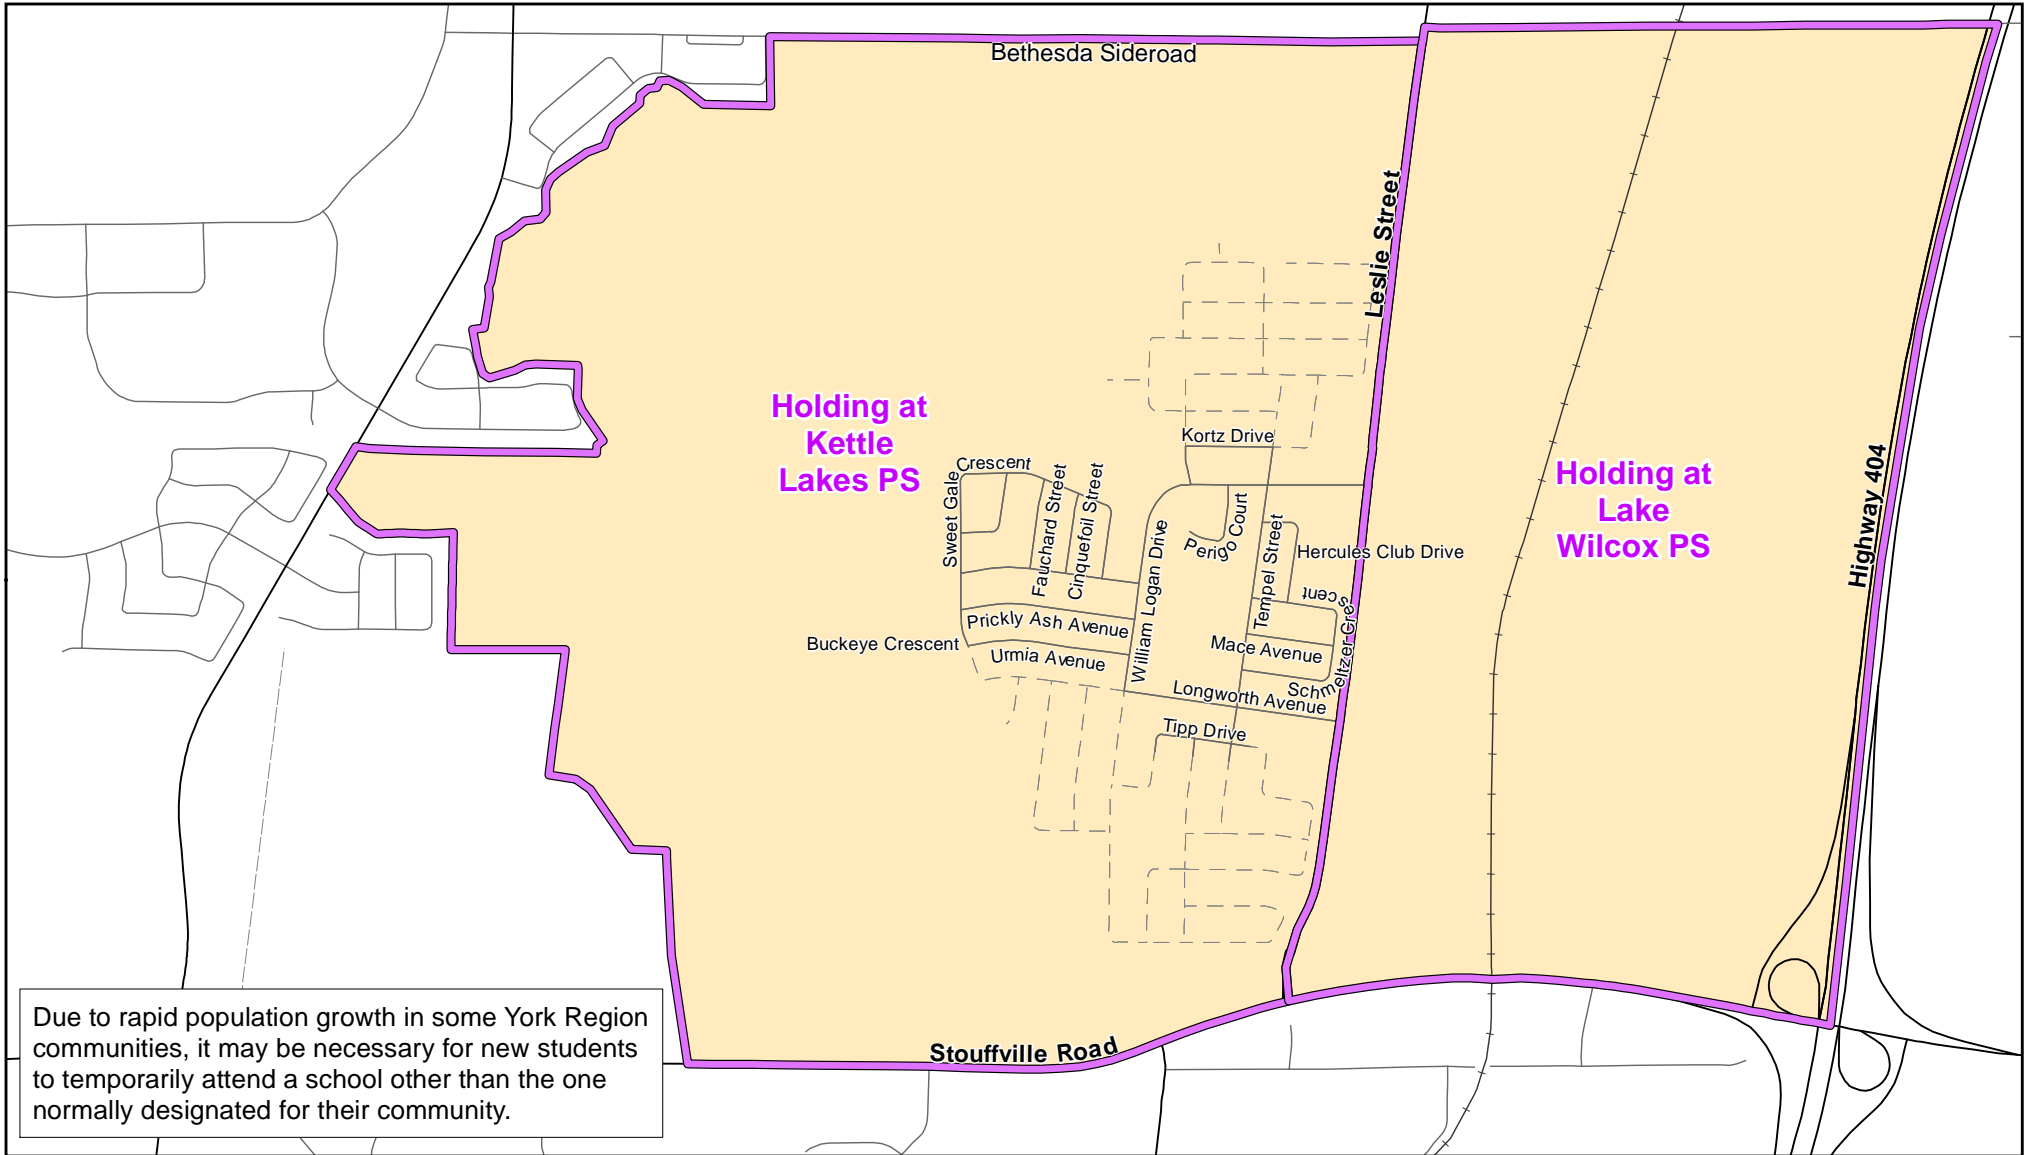

Boundary Approved: Section A (March 2013), Section B (March 2006)

Map Updated: December 2019

Lake Wilcox PS (Section A), City of Richmond Hill

Legend

- | | | |
|---|---|---|
|  Elementary School |  School Boundary |  Urban Road |
|  Secondary School |  Holding Area |  Regional Road |
| |  Railway |  Proposed Road |

Notes

New development in the Lake Wilcox PS boundary will be held at Highview PS.

Boundary Approved: March 2013

Map Updated: December 2019

Lake Wilcox PS (Section B), City of Richmond Hill

Legend

- | | | |
|---|---|---|
|  Elementary School |  School Boundary |  Urban Road |
|  Secondary School |  Holding Area |  Regional Road |
| |  Railway |  Proposed Road |

Notes

Boundary Approved: March 2006

Map Updated: August 2019

Unnamed Oak Ridges East #3 ES, City of Richmond Hill

Legend

	Elementary School		School Boundary		Urban Road
	Secondary School		Holding Area		Regional Road
			Railway		Proposed Road

Notes

Students living in the Unnamed Oak Ridges East #3 ES boundary have been designated to hold at Kettle Lakes PS and Lake Wilcox PS. Please see map for details.

Boundary Approved: May 2020

Map Updated: June 2022