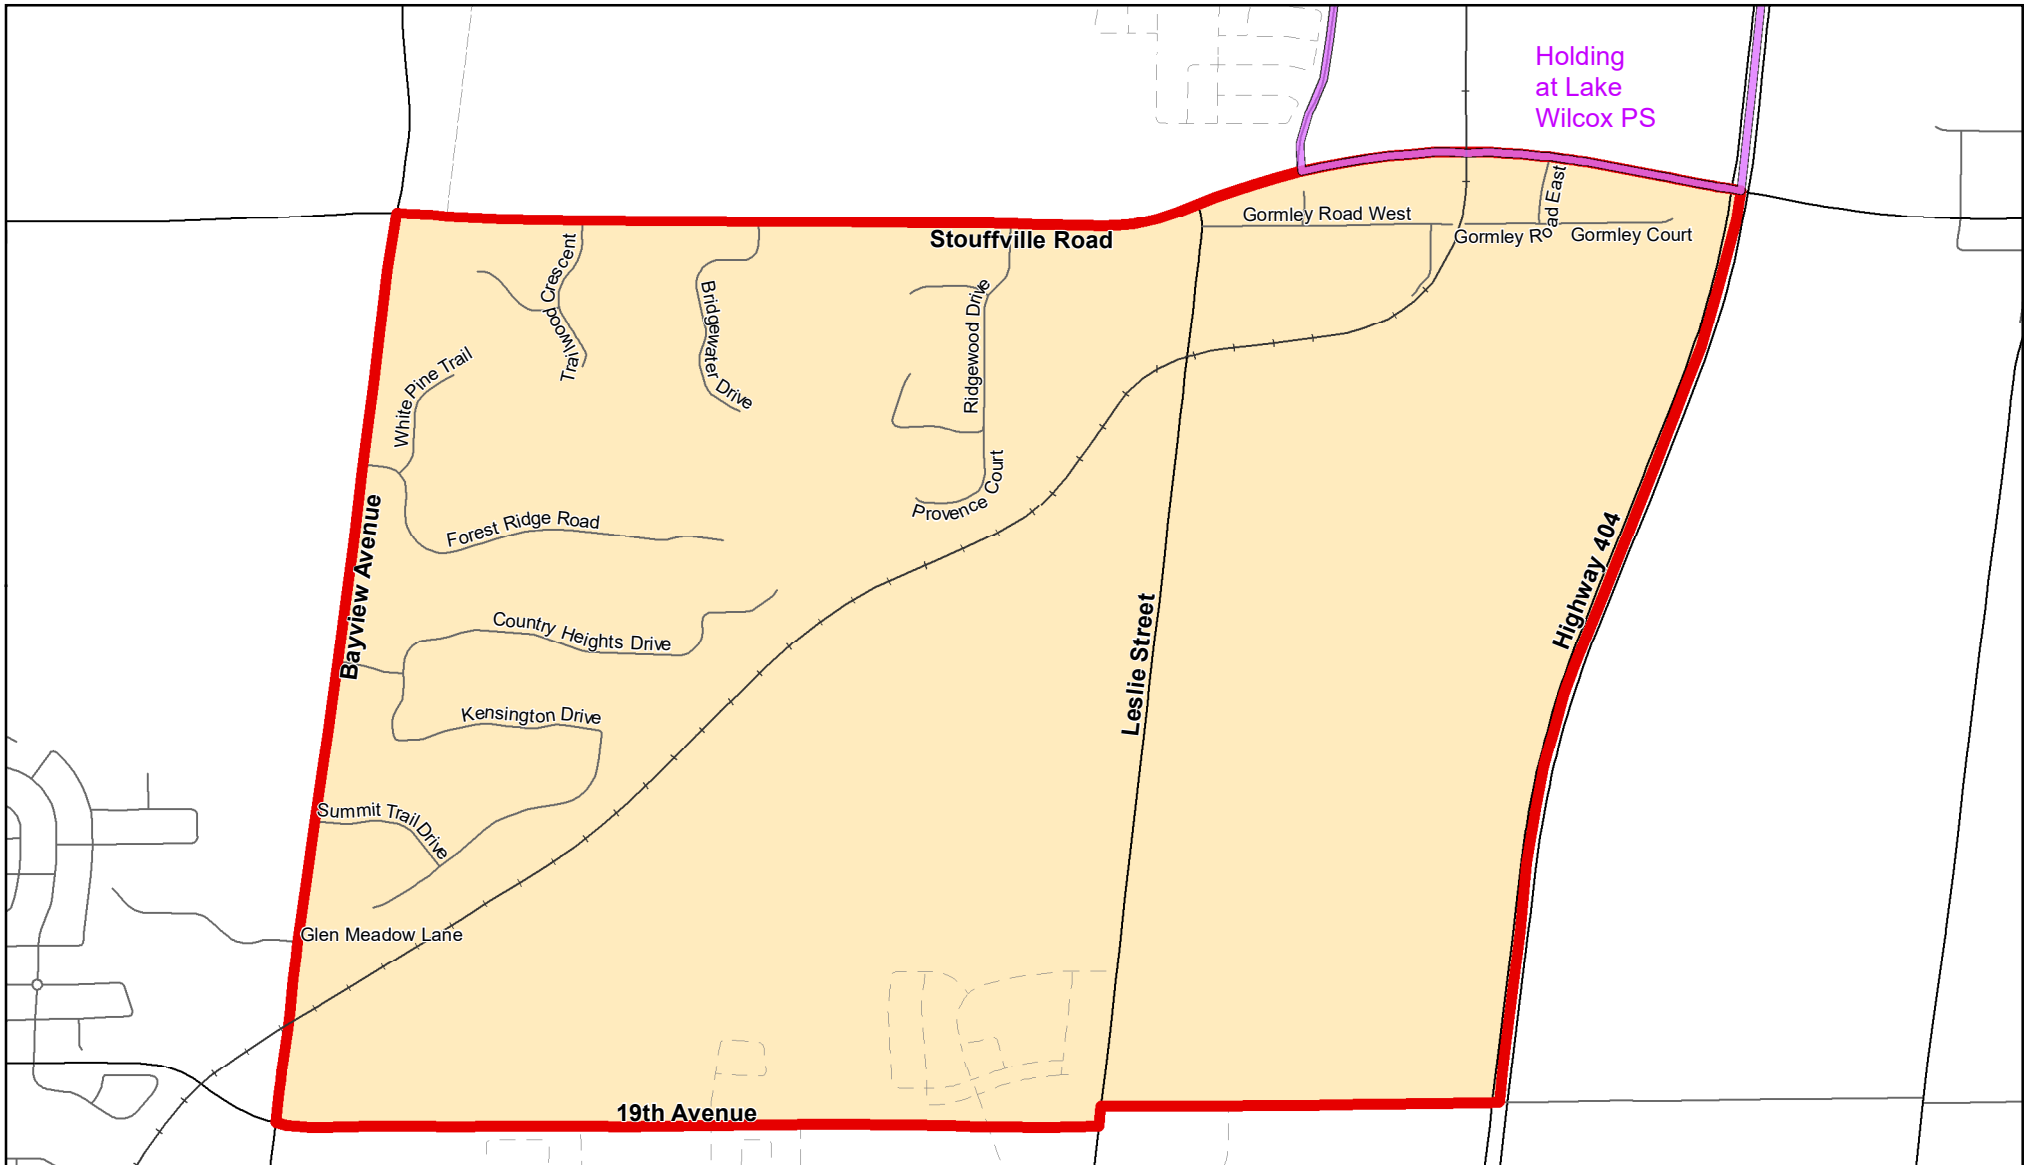

Lake Wilcox PS (Section B), City of Richmond Hill

Legend

Elementary School	School Boundary	Urban Road	
Secondary School	Holding Area	Regional Road	
	Railway	Proposed Road	

Notes

Boundary Approved: March 2006

Map Updated: August 2019