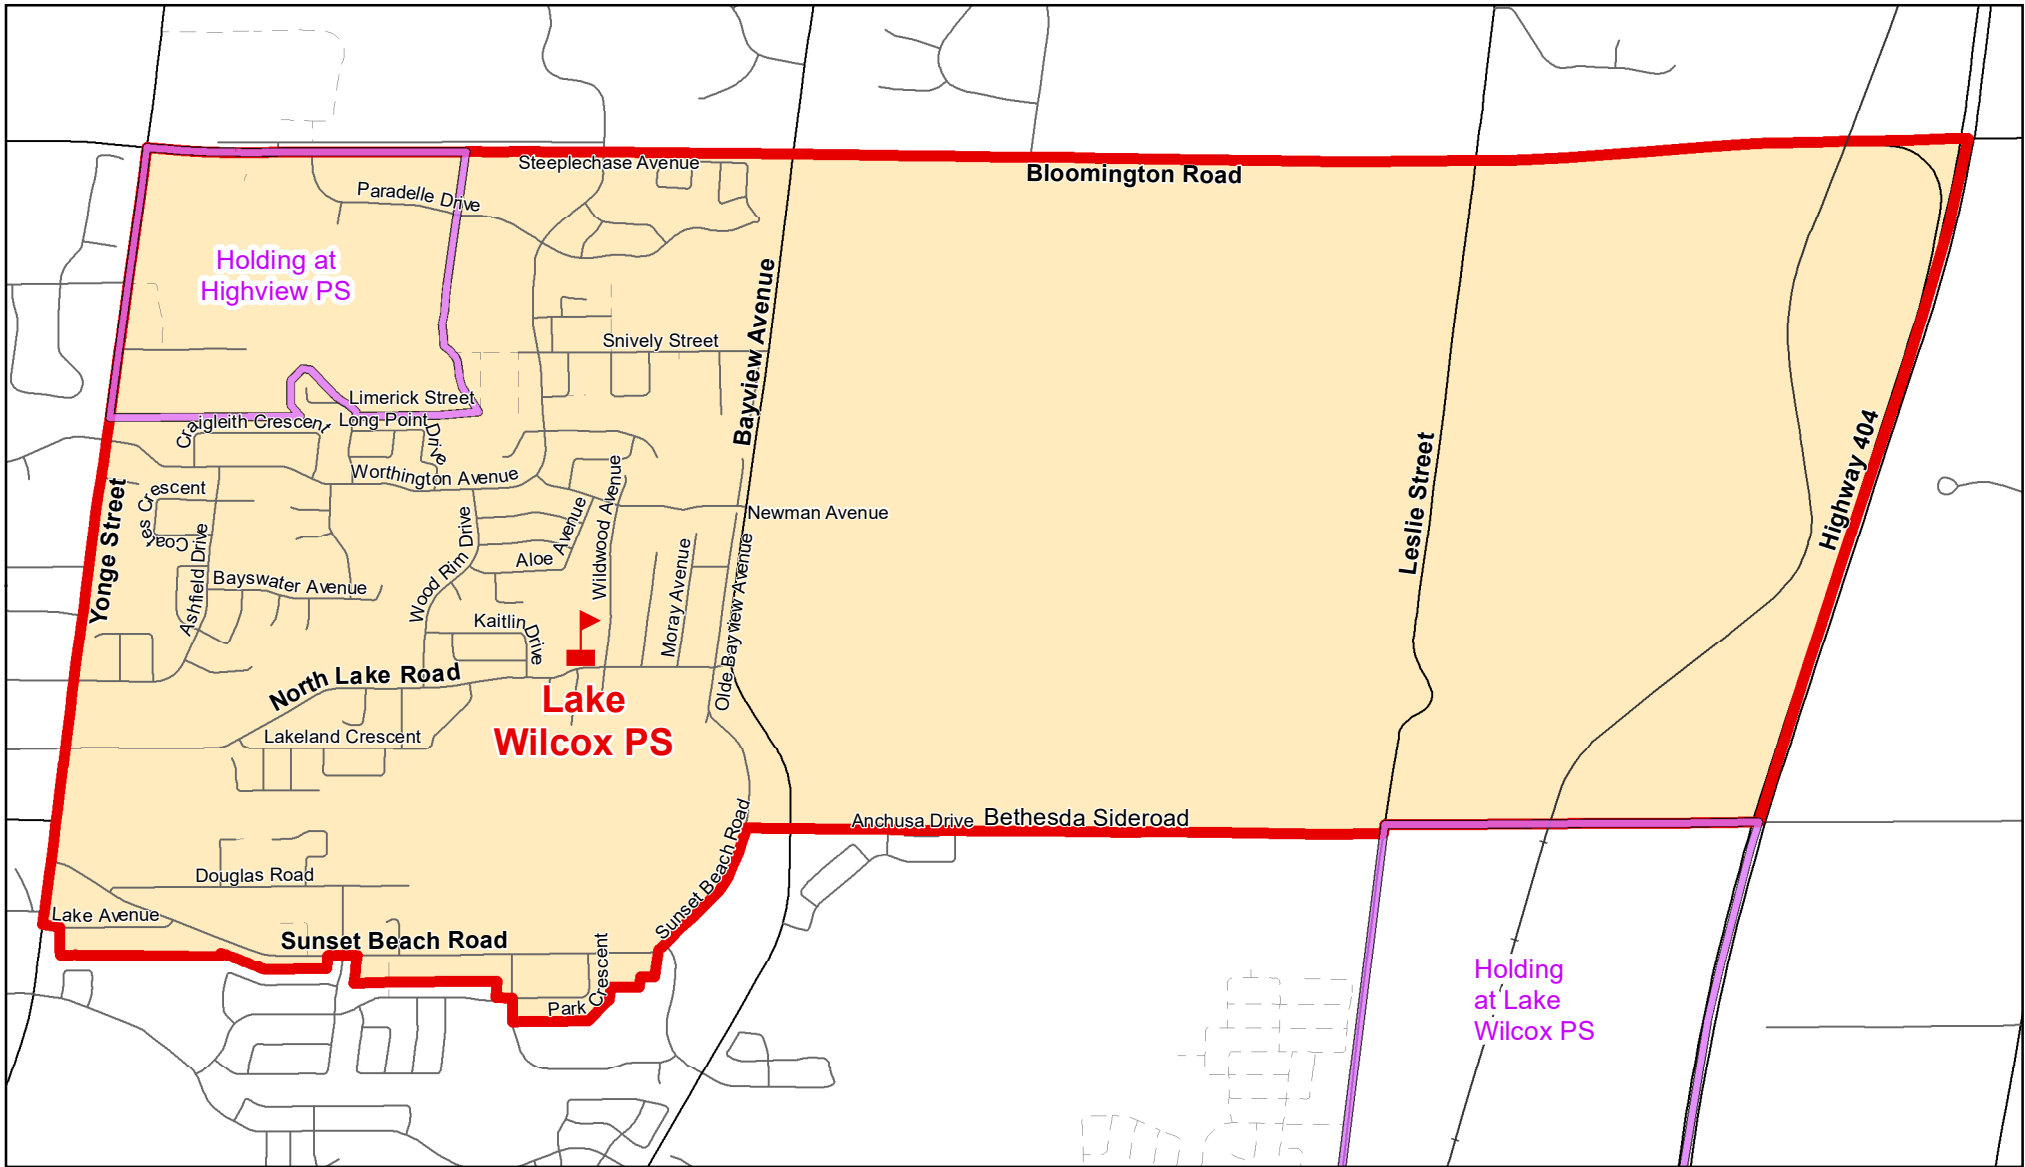

Lake Wilcox PS (Section A), City of Richmond Hill

Legend

Elementary School	School Boundary	Urban Road
Holding Area	Proposed Road	Regional Road
Secondary School	Railway	

Notes

New development in the Lake Wilcox PS boundary will be held at Highview PS.

Boundary Approved: March 2013

Map Updated: December 2019