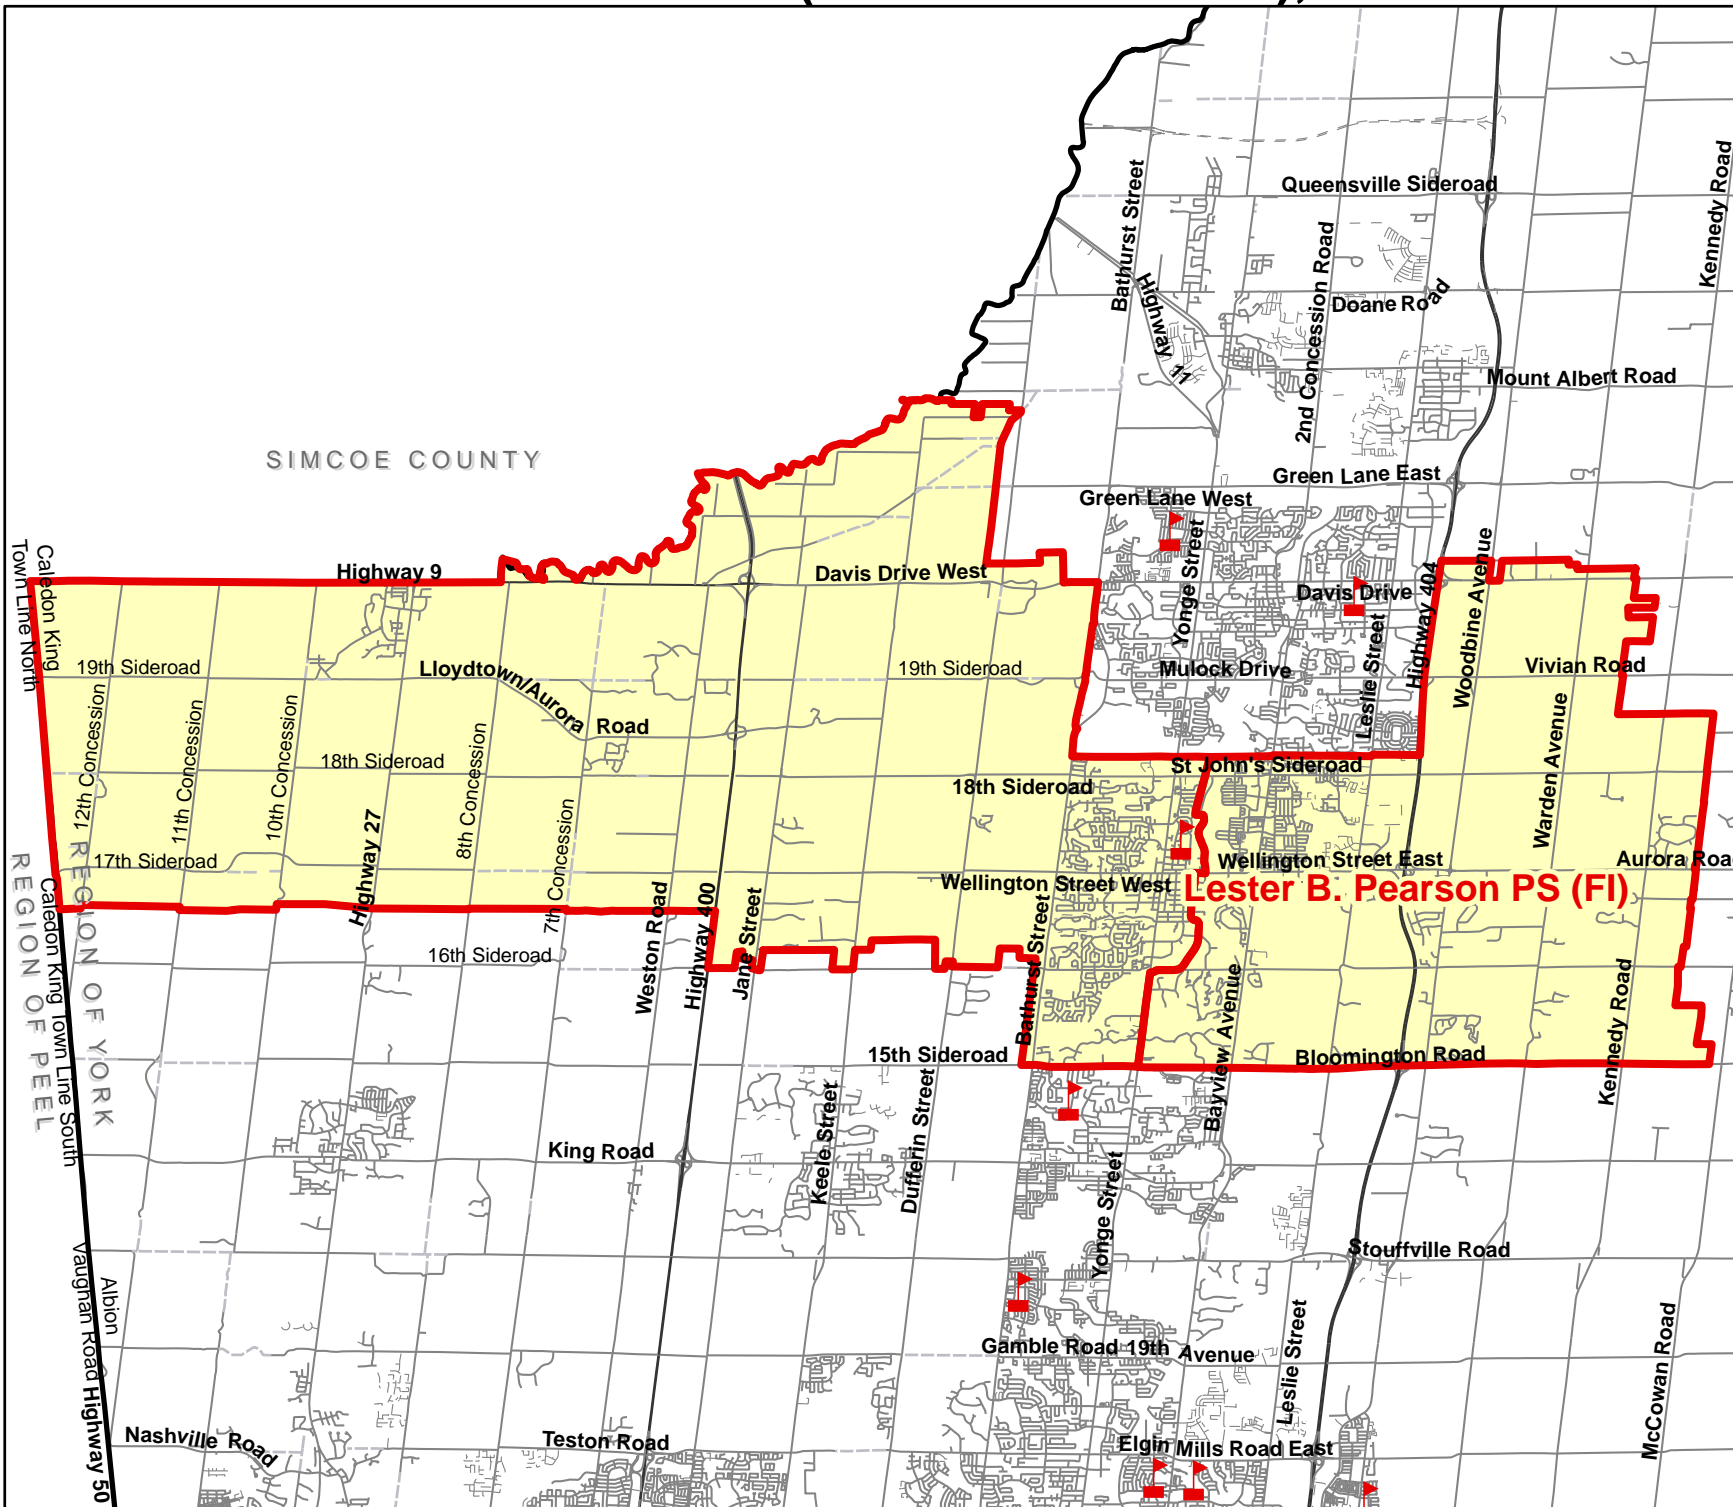

Lester B. Pearson PS (French Immersion), Town of Aurora

Legend

- Elementary School
- Secondary School
- School Boundary
- Parcel
- Road
- Proposed Road
- Railway
- Creek/River
- Holding Area

Elementary FI School Boundaries

Notes

Grades 3-8 for students residing in the following boundaries:

- Aurora Grove PS
- Aurora Heights PS
- Devins Drive PS
- Hartman PS
- Highview PS
- Kettleby PS
- Northern Lights PS
- Regency Acres PS
- Rick Hansen PS
- Schomberg PS
- Wellington PS
- Whitchurch Highlands PS (North of Bloomington Road)

Boundary Approved:
March 2005
Map Updated:
July 2015