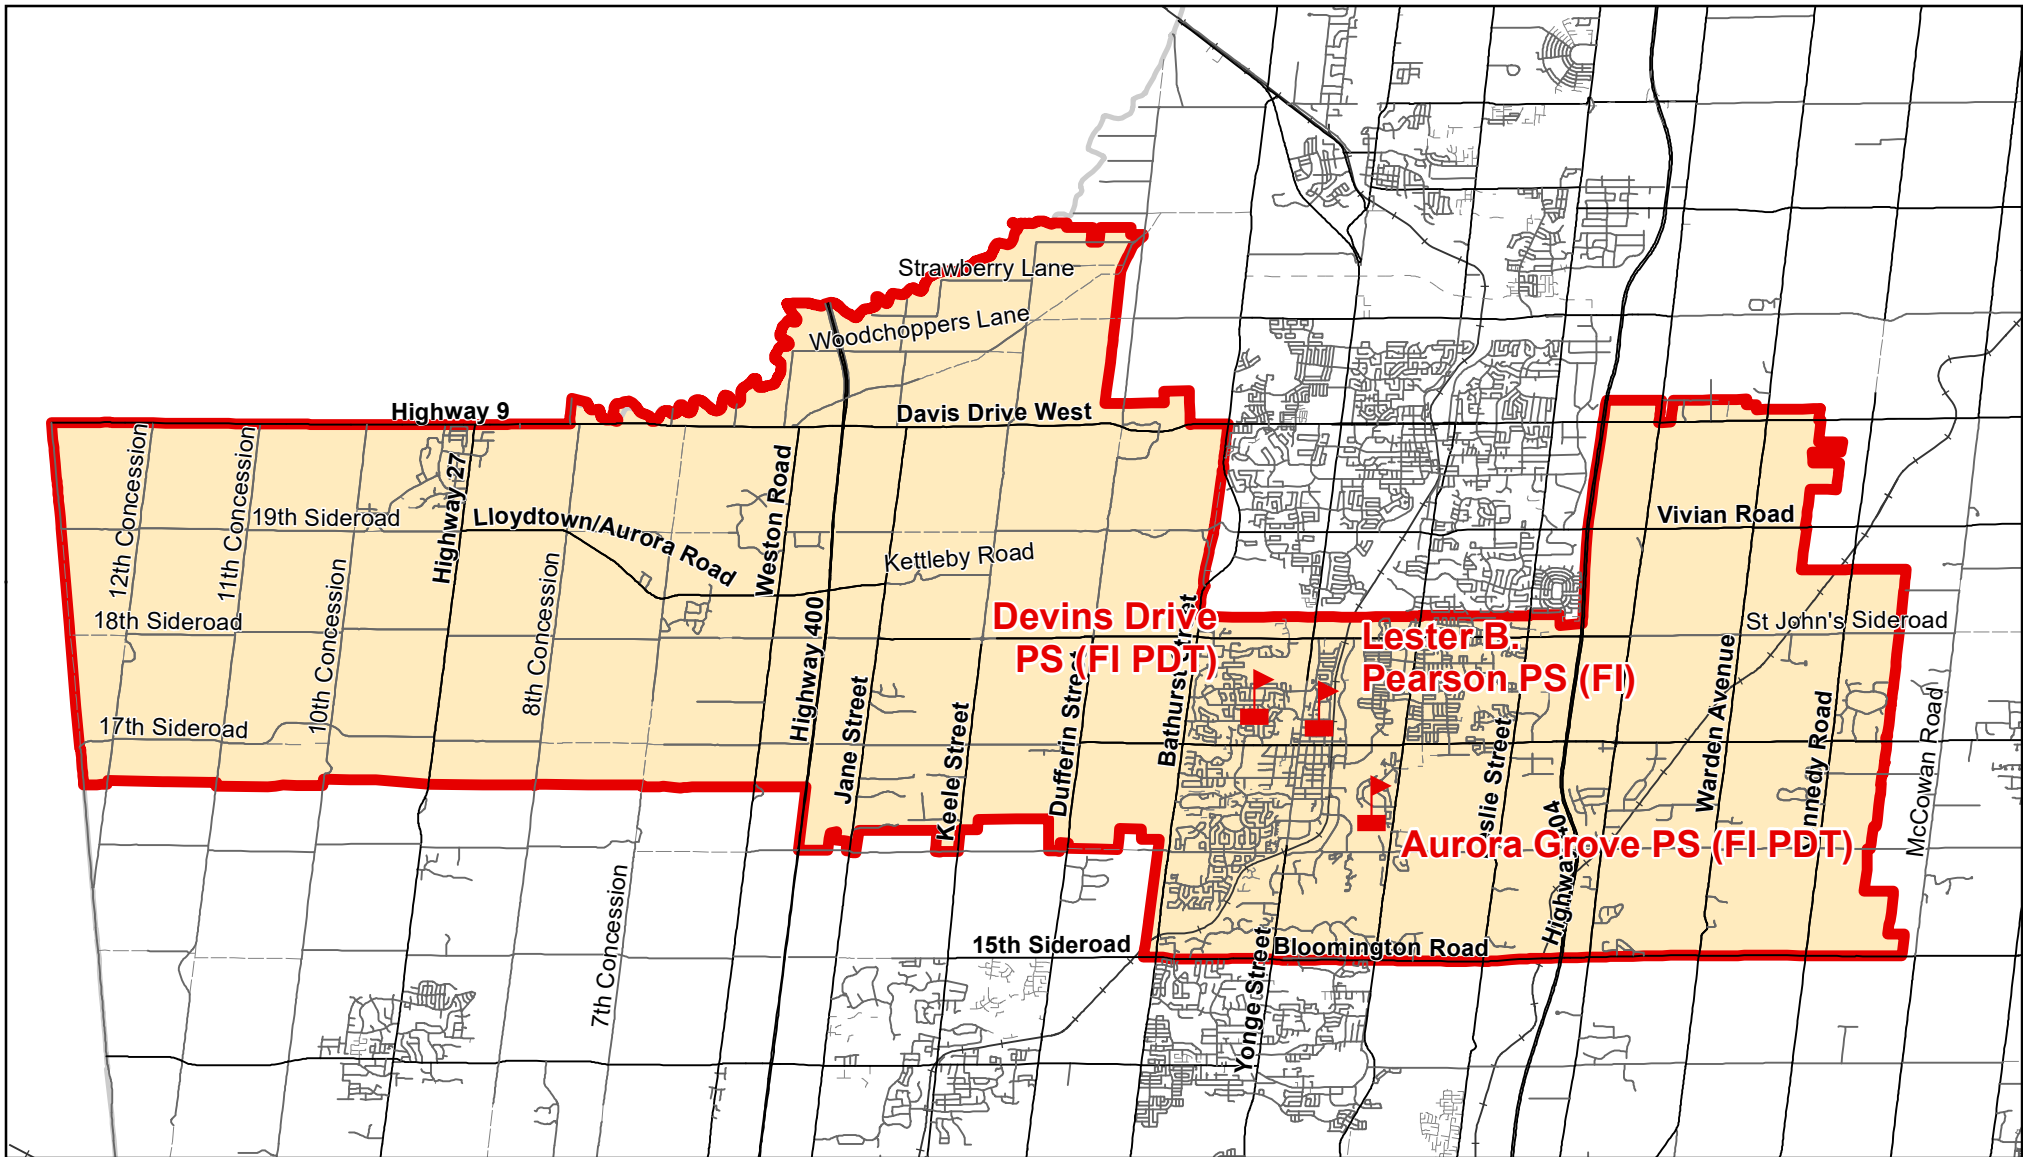

Lester B. Pearson PS, Town of Aurora (French Immersion)

Legend

	Elementary School		School Boundary		Urban Road
	Secondary School		Holding Area		Regional Road
			Railway		Proposed Road

Notes

PDT = Primary Dual Track
 A complete list of feeder schools can be found at
<http://www.yrdsb.ca/Programs/fi/Pages/Program-Locations.aspx>

Boundary Approved: March 2005

Map Updated: August 2019