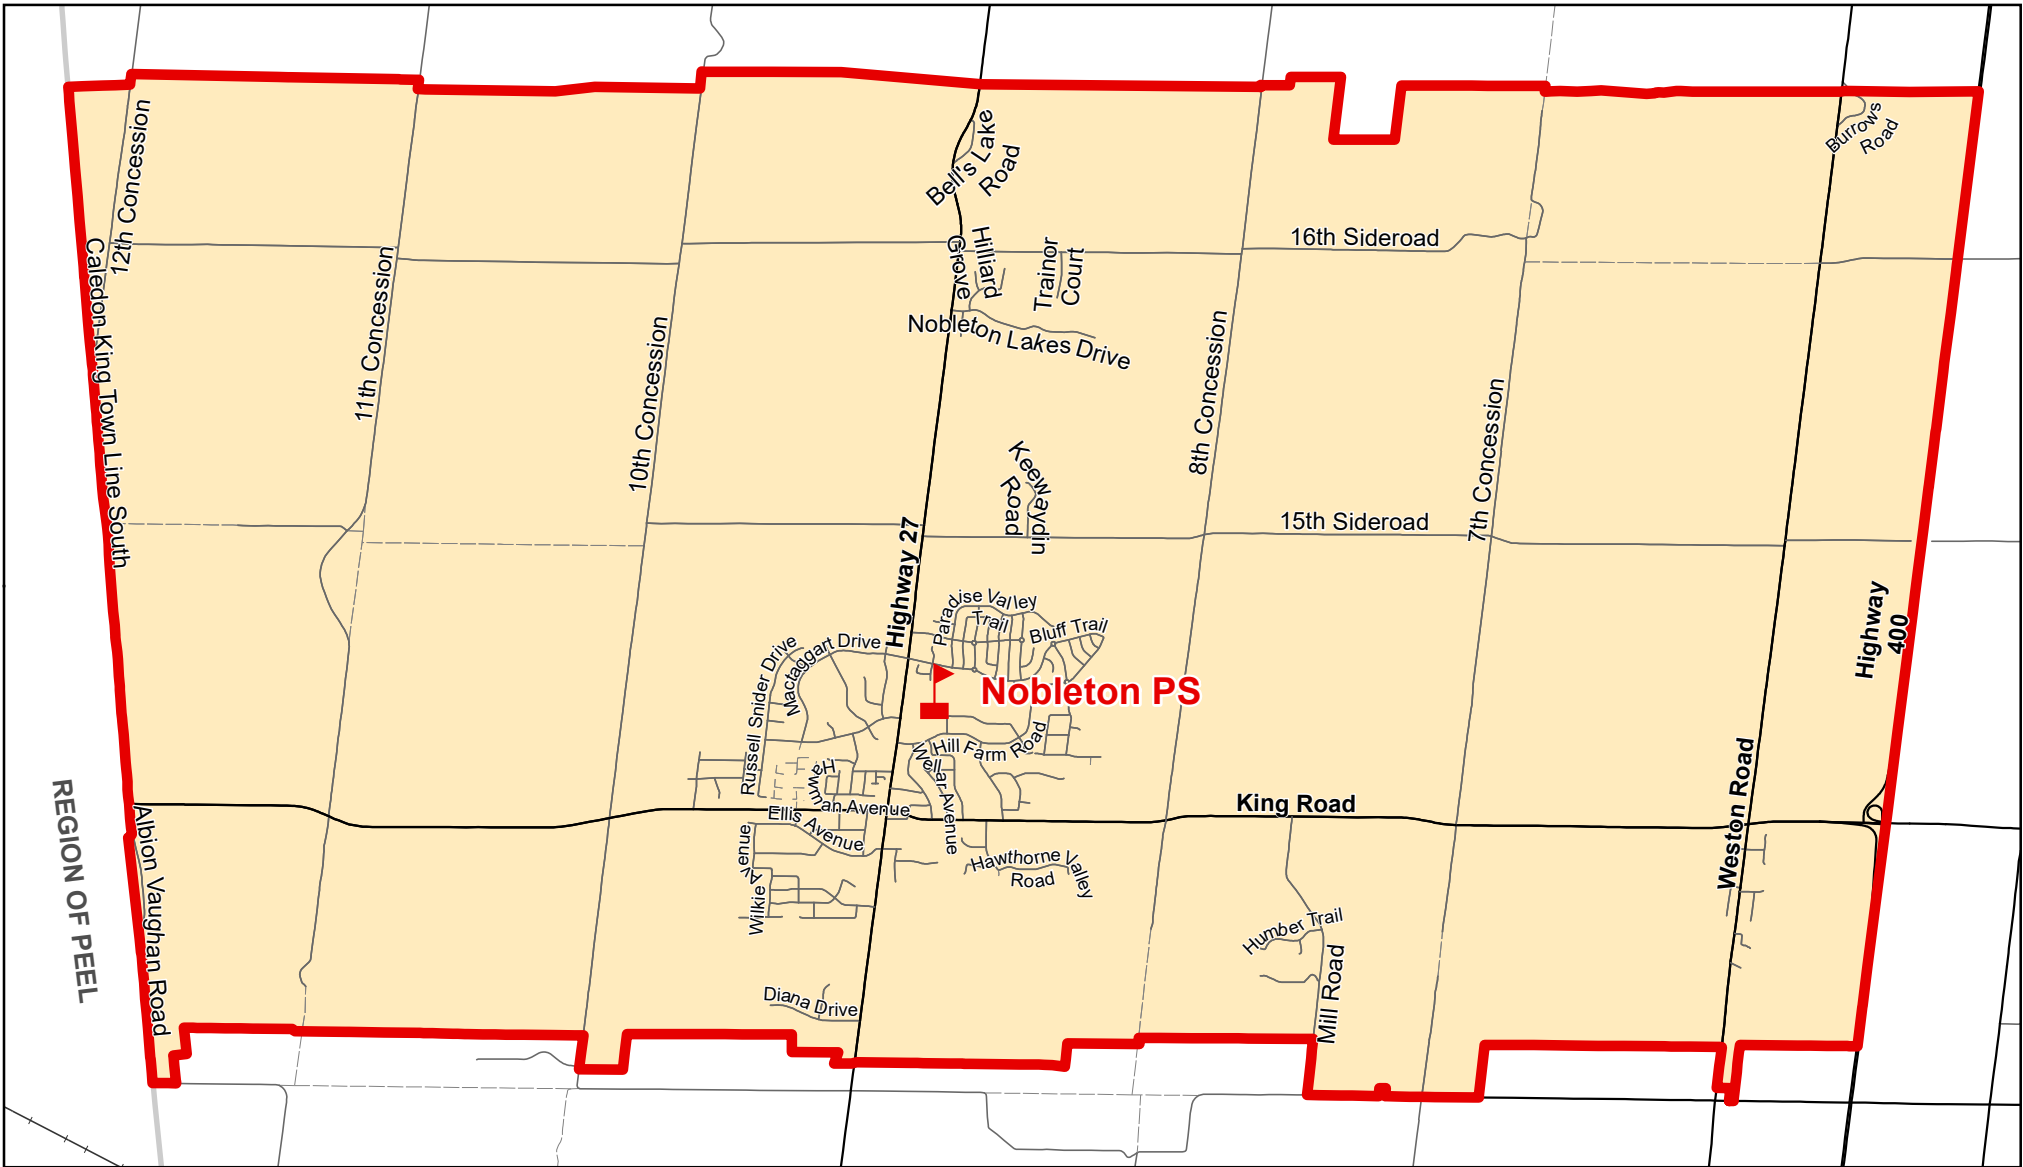

Nobleton PS, Township of King

Legend

	Elementary School		School Boundary		Urban Road
	Secondary School		Holding Area		Proposed Road
			Railway		Regional Road

Notes

Nobleton PS accommodates Grades 7 to 8 students from Schomberg PS.

Boundary Approved: 1997

Map Updated: August 2019