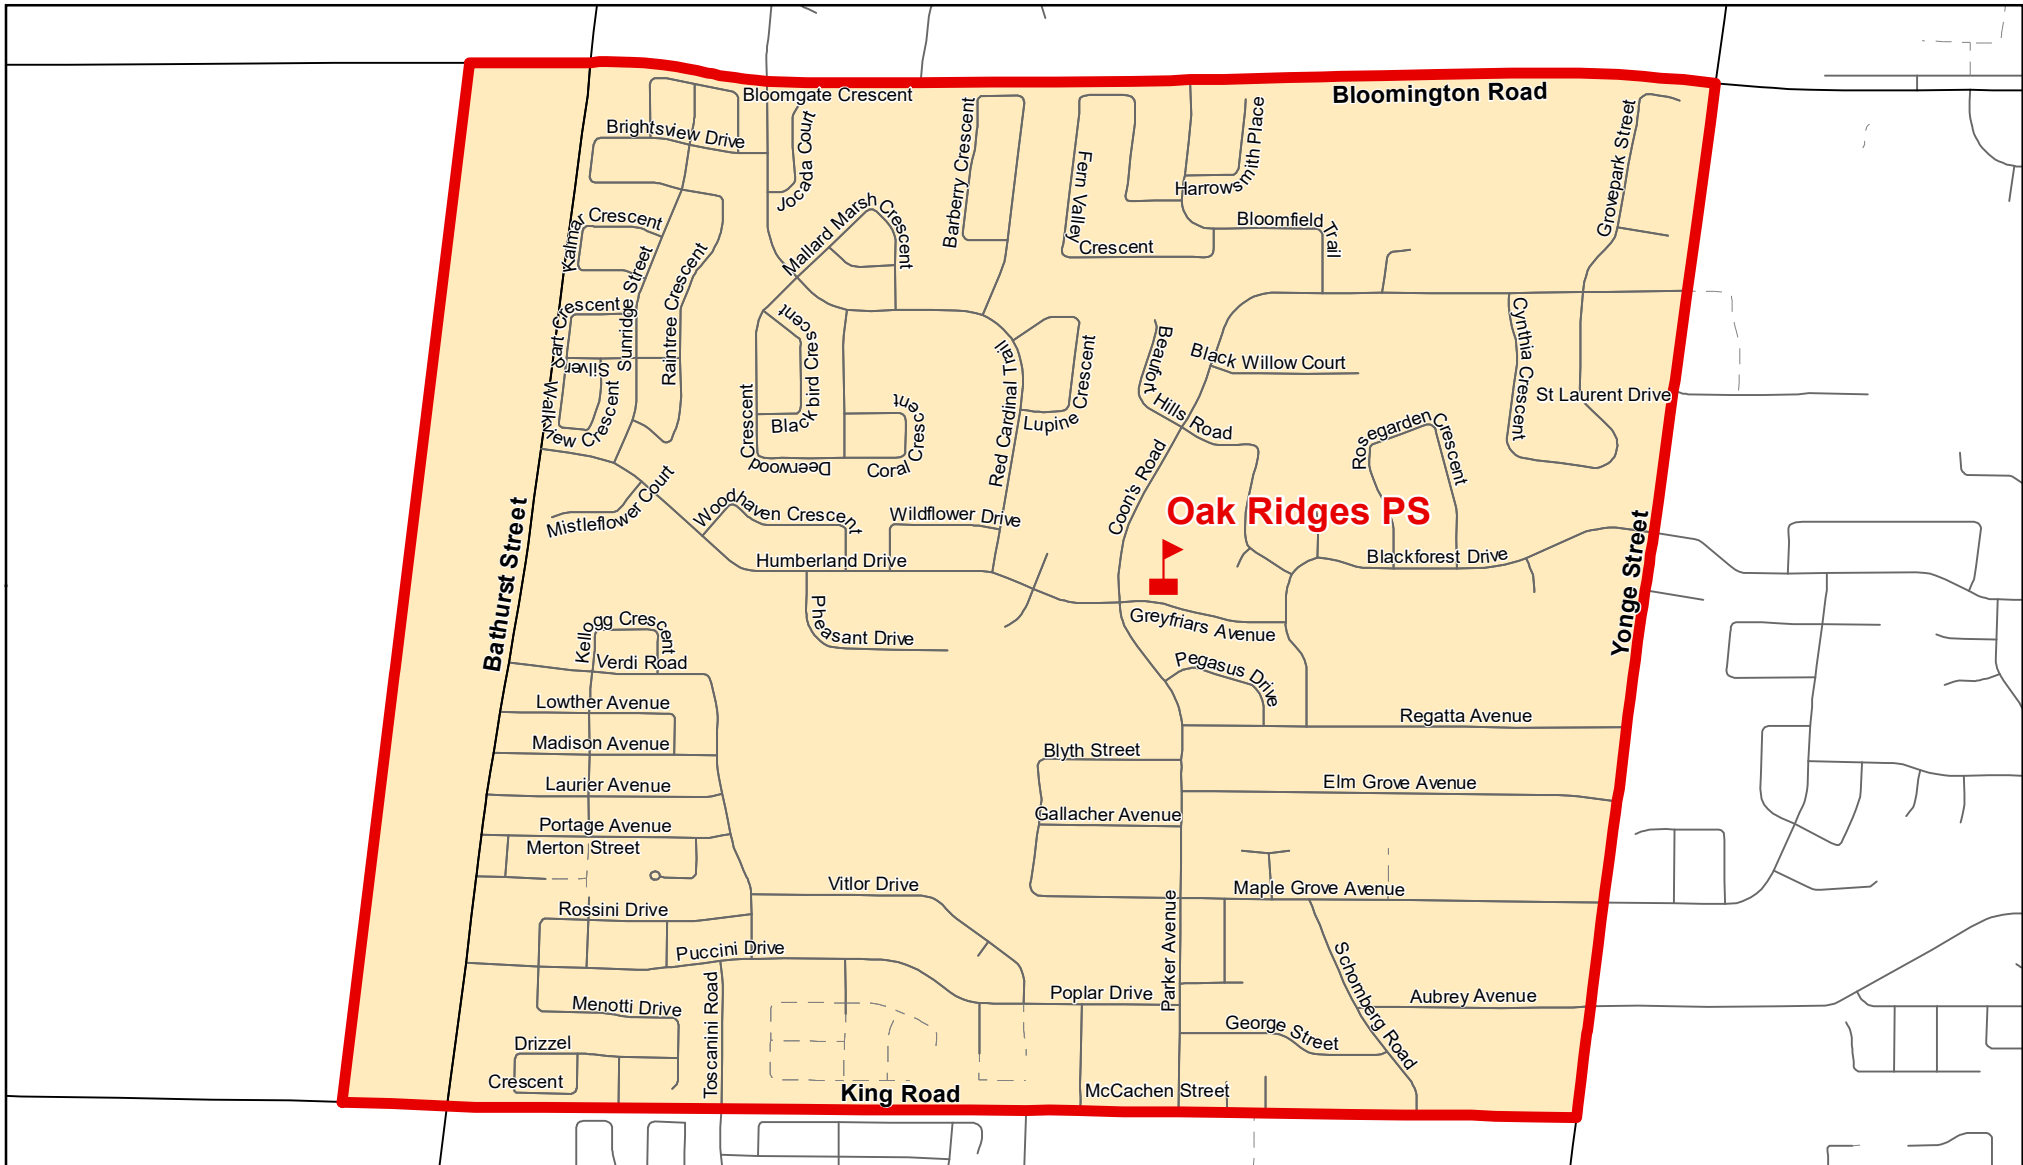

Oak Ridges PS, City of Richmond Hill

Legend

 Elementary School	 School Boundary	 Urban Road
 Secondary School	 Holding Area	 Regional Road
 Railway	 Proposed Road	

Notes

Boundary Approved: March 2006

Map Updated: August 2019