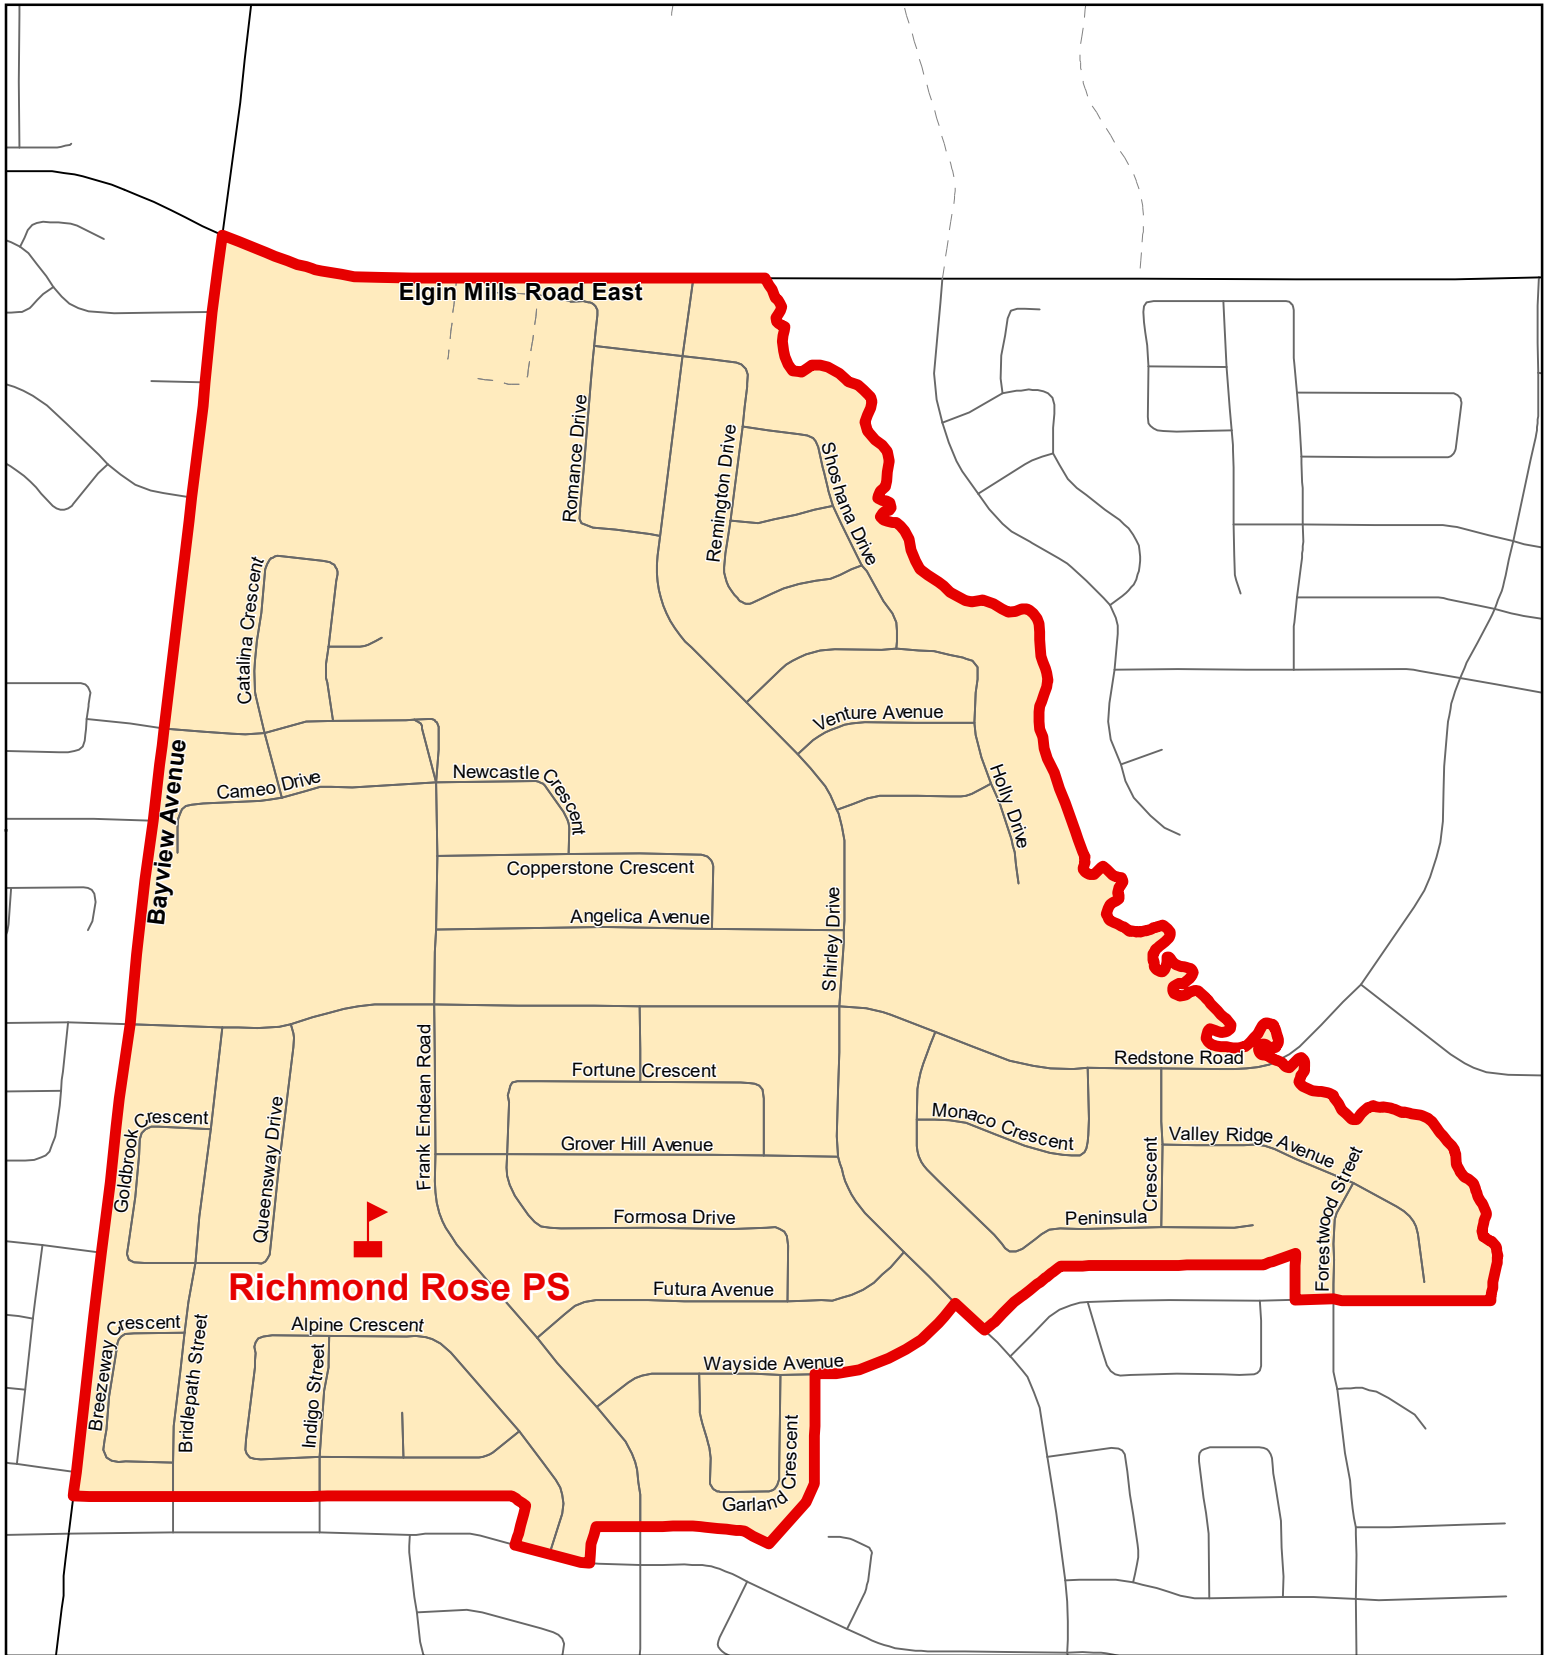

# Richmond Rose PS, City of Richmond Hill

### Legend

- |   |   |   |
|---|---|---|
|  Elementary School |  School Boundary |  Urban Road    |
|  Secondary School  |  Holding Area    |  Regional Road |
|  Railway         |  Proposed Road   |   |

### Notes

Boundary Approved: March 2005

Map Updated: August 2019