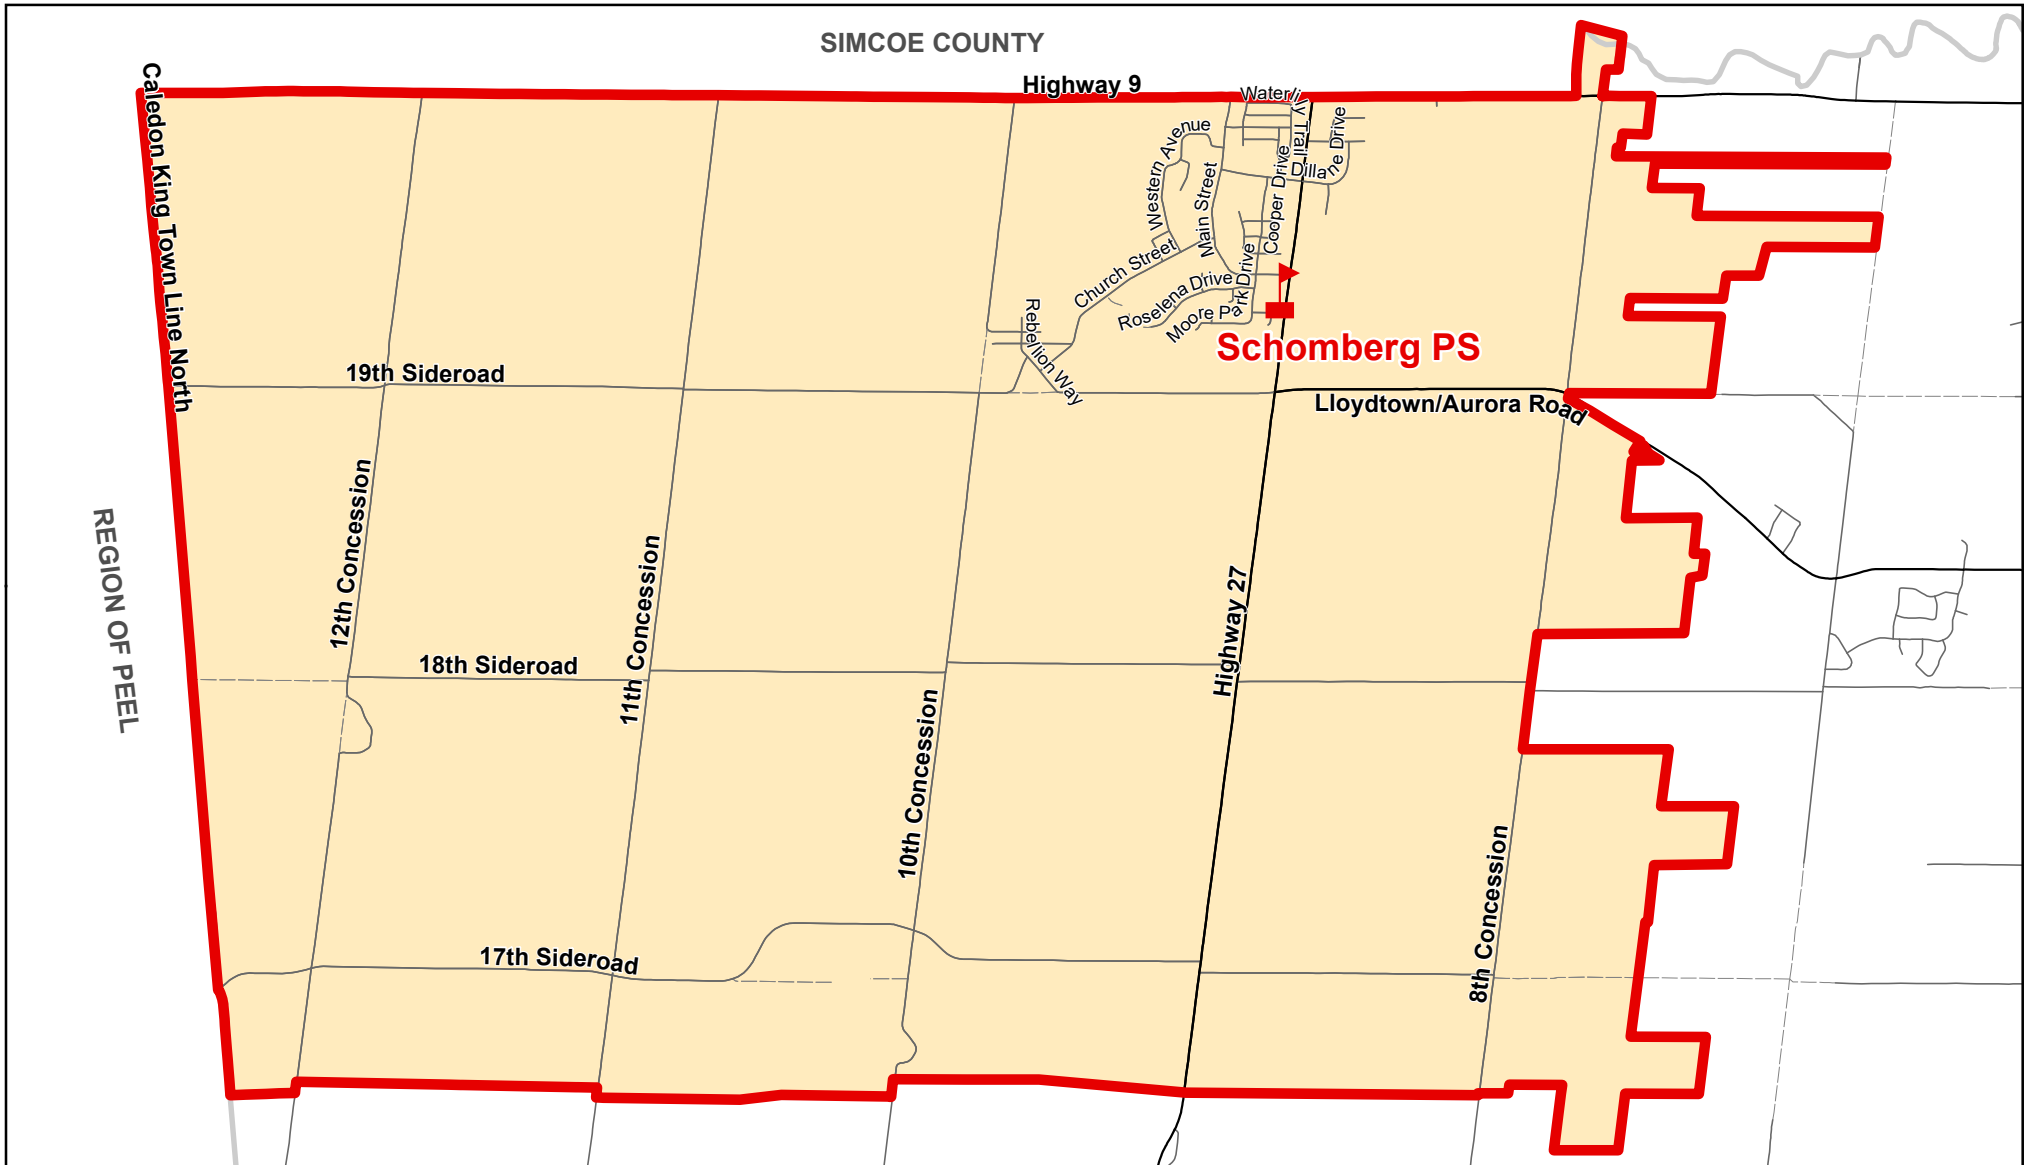

Schomberg PS, Township of King

Legend

- | | | |
|---|---|---|
|  Elementary School |  School Boundary |  Urban Road |
|  Secondary School |  Holding Area |  Regional Road |
|  Railway |  Proposed Road | |

Notes

Students attend Nobleton PS for Grades 7 to 8.

Boundary Approved: March 2015

Map Updated: August 2019