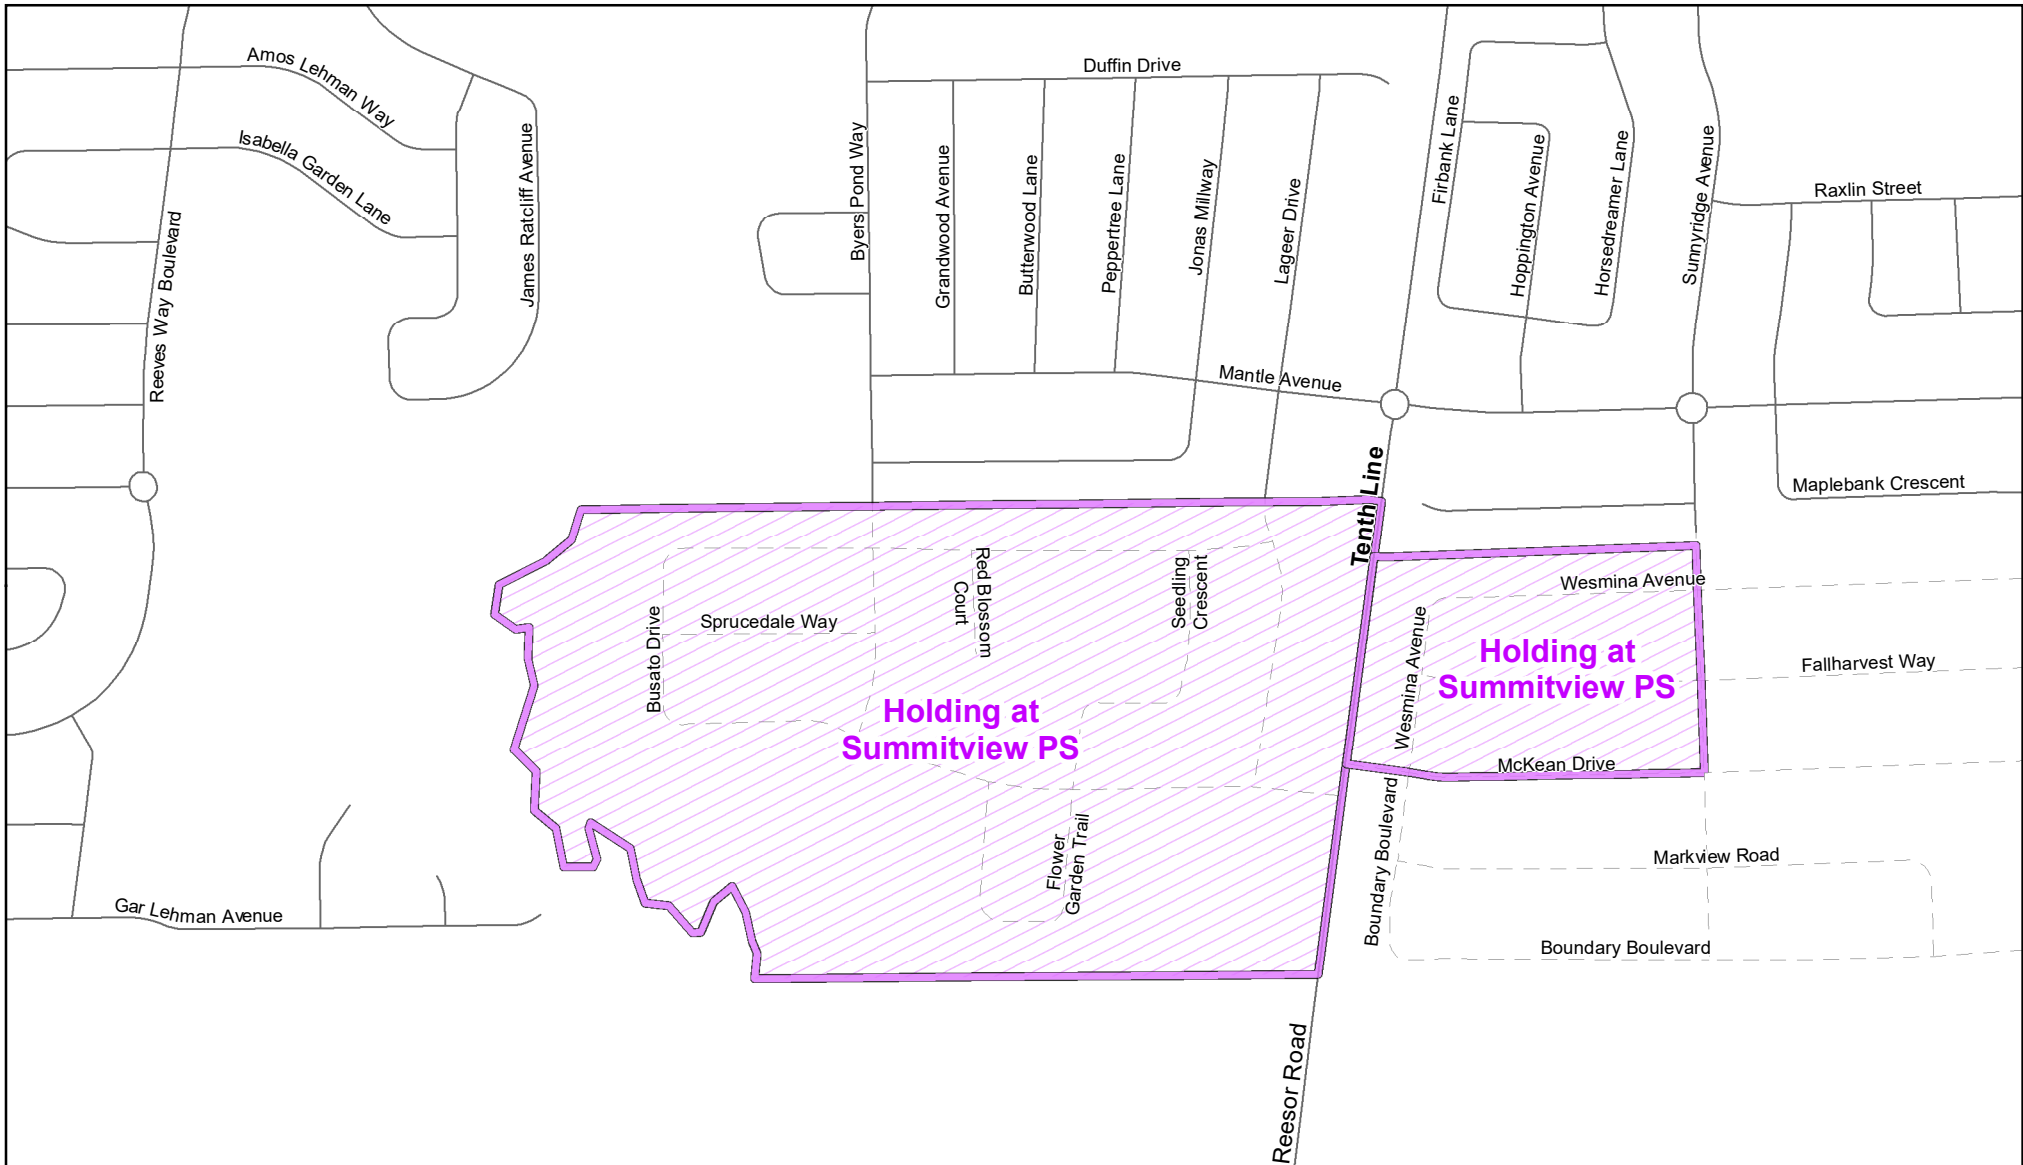

Summitview PS, Town of Whitchurch-Stouffville

Legend

- | | | | | | |
|---|-------------------|---|-----------------|---|---------------|
|  | Elementary School |  | School Boundary |  | Urban Road |
|  | Secondary School |  | Holding Area |  | Regional Road |
| | |  | Railway |  | Proposed Road |

Notes

A portion of new development in the Barbara Reid PS boundary will be held at Summitview PS.

Boundary Approved: November 2006

Map Updated: August 2019

Holding Area at Summitview PS, Town of Whitchurch-Stouffville

Legend

 Elementary School	 School Boundary	 Urban Road	
 Secondary School	 Holding Area	 Regional Road	
	 Railway	 Proposed Road	

Notes

New Development areas noted above will be held at Summitview PS.

Map Updated: January 2020