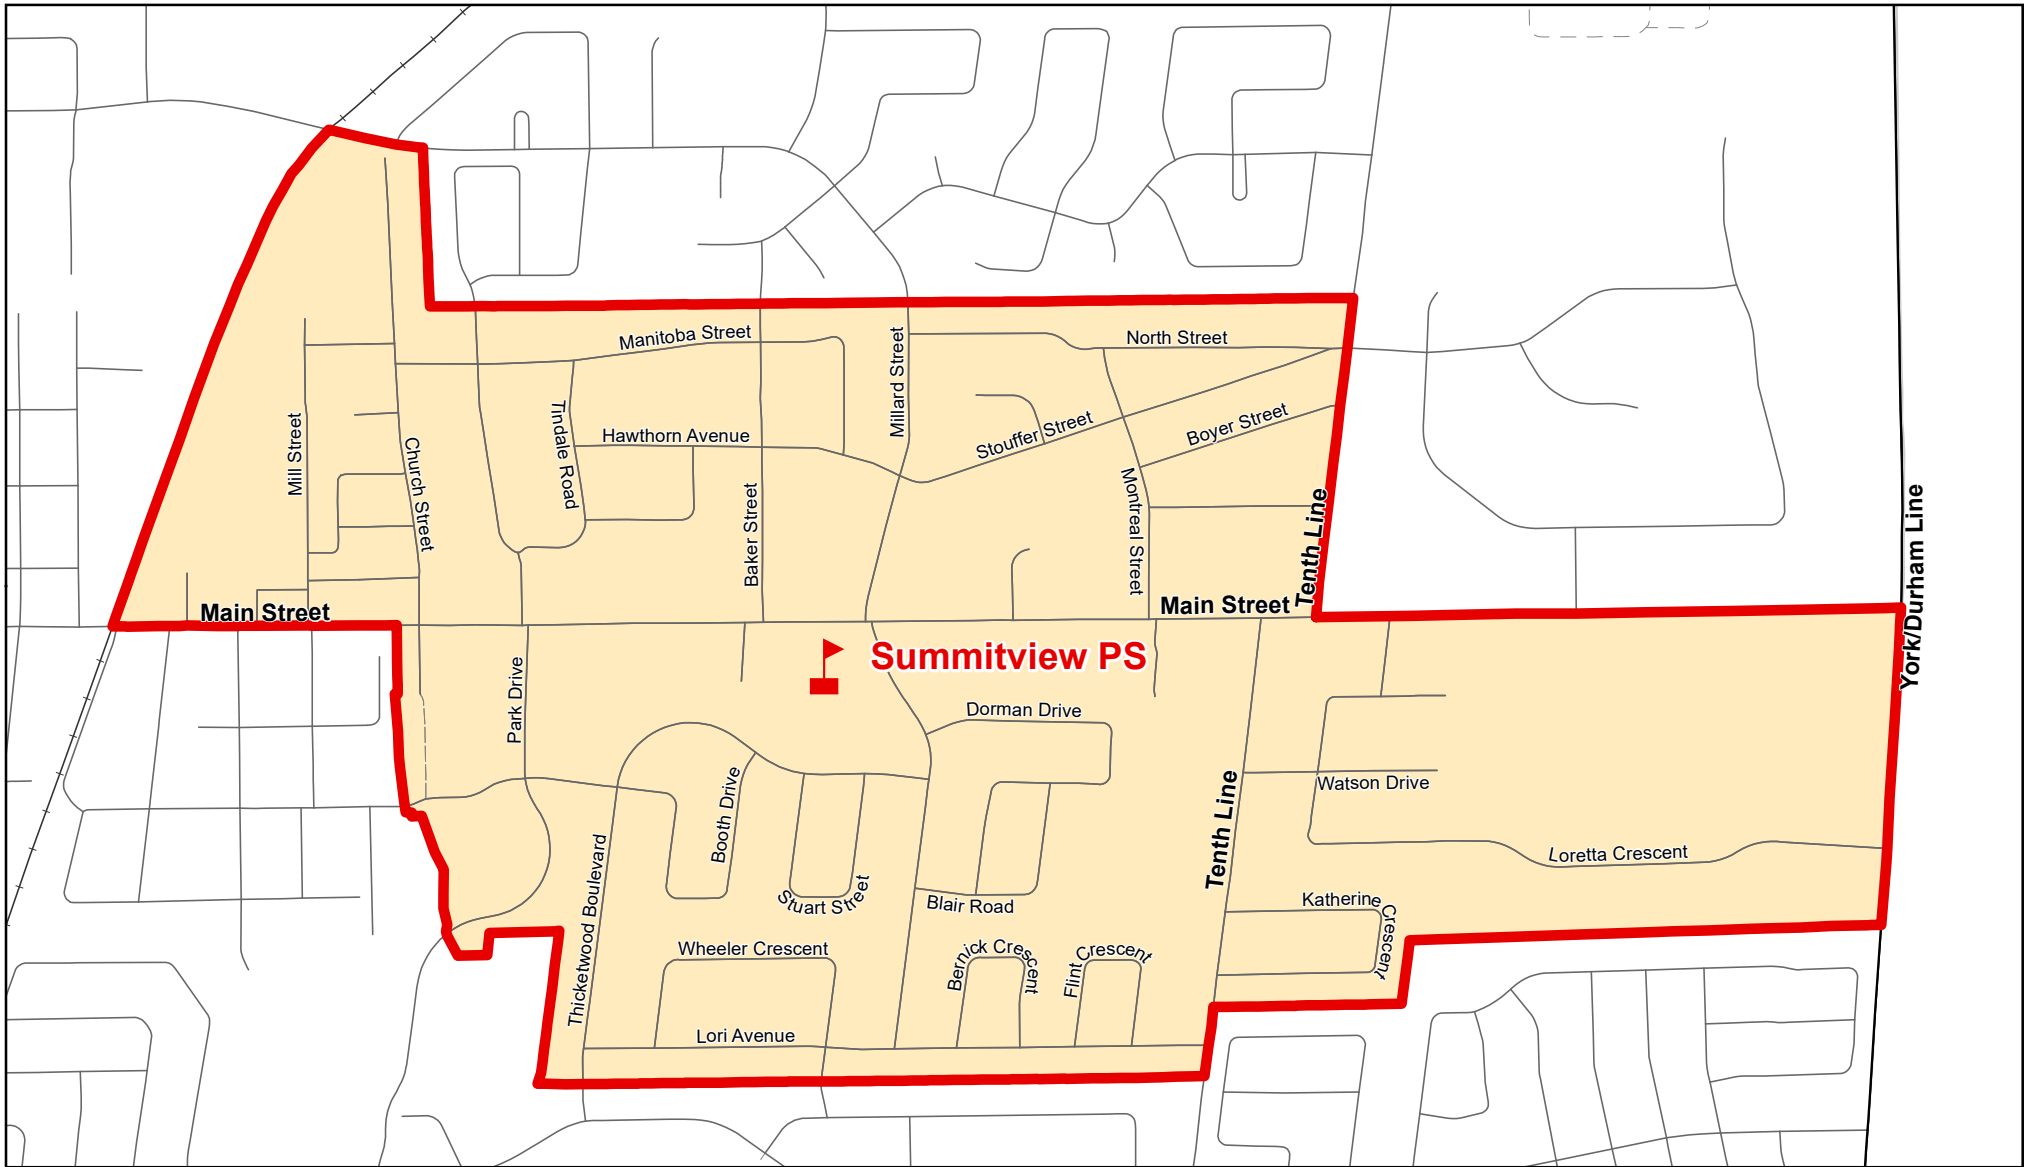

Summitview PS, Town of Whitchurch-Stouffville

Legend

- | | | | | | |
|---|-------------------|---|-----------------|---|---------------|
|  | Elementary School |  | School Boundary |  | Urban Road |
|  | Secondary School |  | Holding Area |  | Regional Road |
| | |  | Railway |  | Proposed Road |

Notes

A portion of new development in the Barbara Reid PS boundary will be held at Summitview PS.

Boundary Approved: November 2006

Map Updated: August 2019

Holding Area at Summitview PS, Town of Whitchurch-Stouffville

Legend

 Elementary School	 School Boundary	 Urban Road	
 Secondary School	 Holding Area	 Regional Road	
	 Railway	 Proposed Road	

Notes

New Development areas noted above will be held at Summitview PS.

Map Updated: January 2020