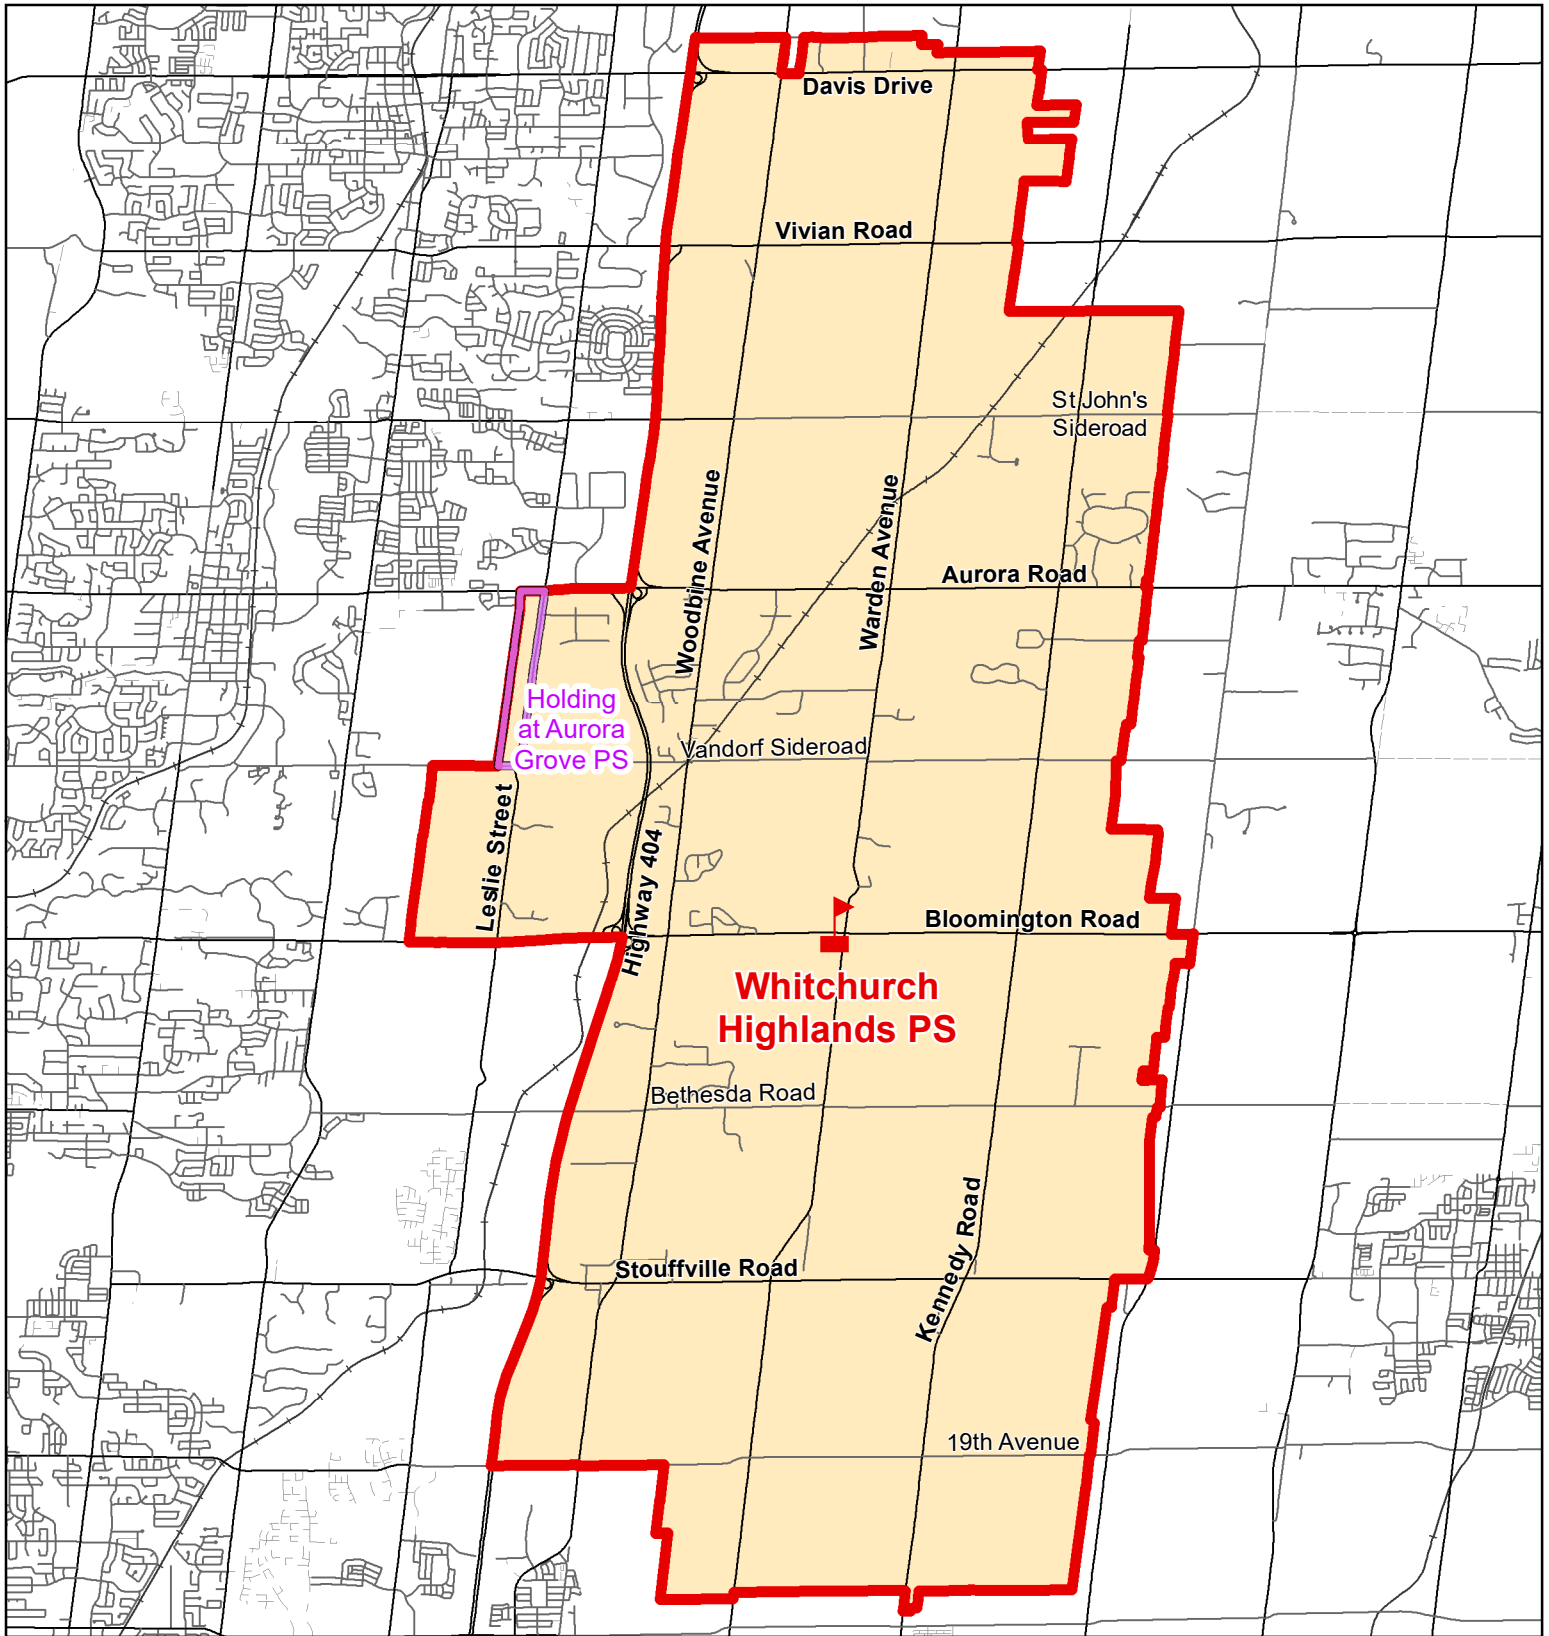

Whitchurch Highlands PS, Town of Whitchurch-Stouffville

Legend

- | | | | | | |
|---|-------------------|---|-----------------|---|---------------|
|  | Elementary School |  | School Boundary |  | Urban Road |
|  | Secondary School |  | Holding Area |  | Regional Road |
| | |  | Railway |  | Proposed Road |

Notes

Holding area noted above will be held at Aurora Grove PS.

Boundary Approved: March 2014

Map Updated: September 2020

Holding Area at Aurora Grove PS, Town of Aurora

Legend

- | | | |
|---|---|---|
|  Elementary School |  School Boundary |  Urban Road |
|  Secondary School |  Holding Area |  Regional Road |
| |  Railway |  Proposed Road |

Notes

New development area noted above will be held at Aurora Grove PS.

Map Updated: September 2020