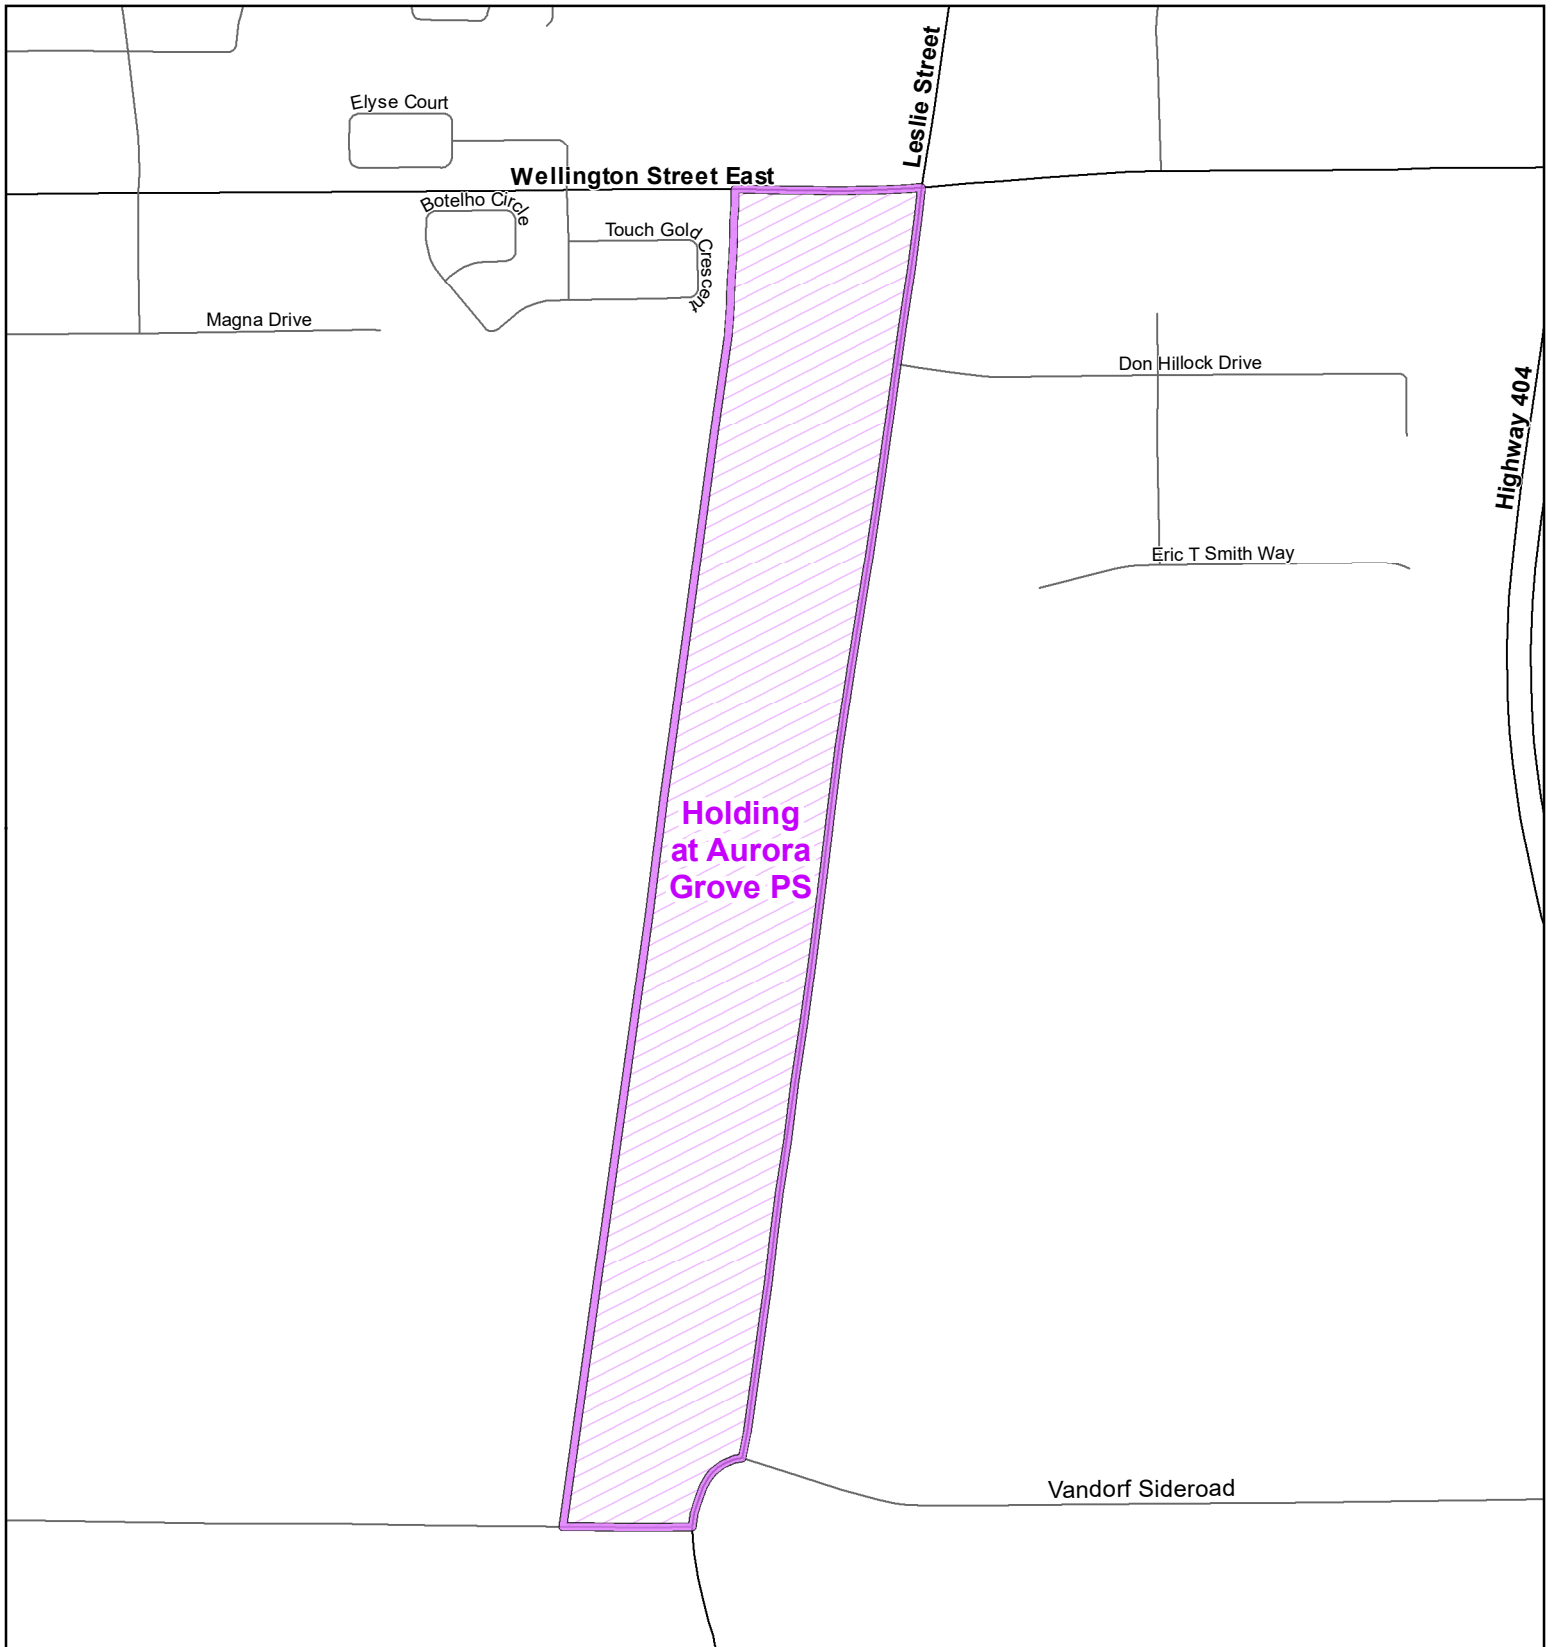

Whitchurch Highlands PS, Town of Whitchurch-Stouffville

Legend

- | | | | | | |
|---|-------------------|---|-----------------|---|---------------|
|  | Elementary School |  | School Boundary |  | Urban Road |
|  | Secondary School |  | Holding Area |  | Regional Road |
| | |  | Railway |  | Proposed Road |

Notes

Holding area noted above will be held at Aurora Grove PS.

Boundary Approved: March 2014

Map Updated: September 2020

Holding Area at Aurora Grove PS, Town of Aurora

Legend

- | | | |
|---|---|---|
|  Elementary School |  School Boundary |  Urban Road |
|  Secondary School |  Holding Area |  Regional Road |
| |  Railway |  Proposed Road |

Notes

New development area noted above will be held at Aurora Grove PS.

Map Updated: September 2020