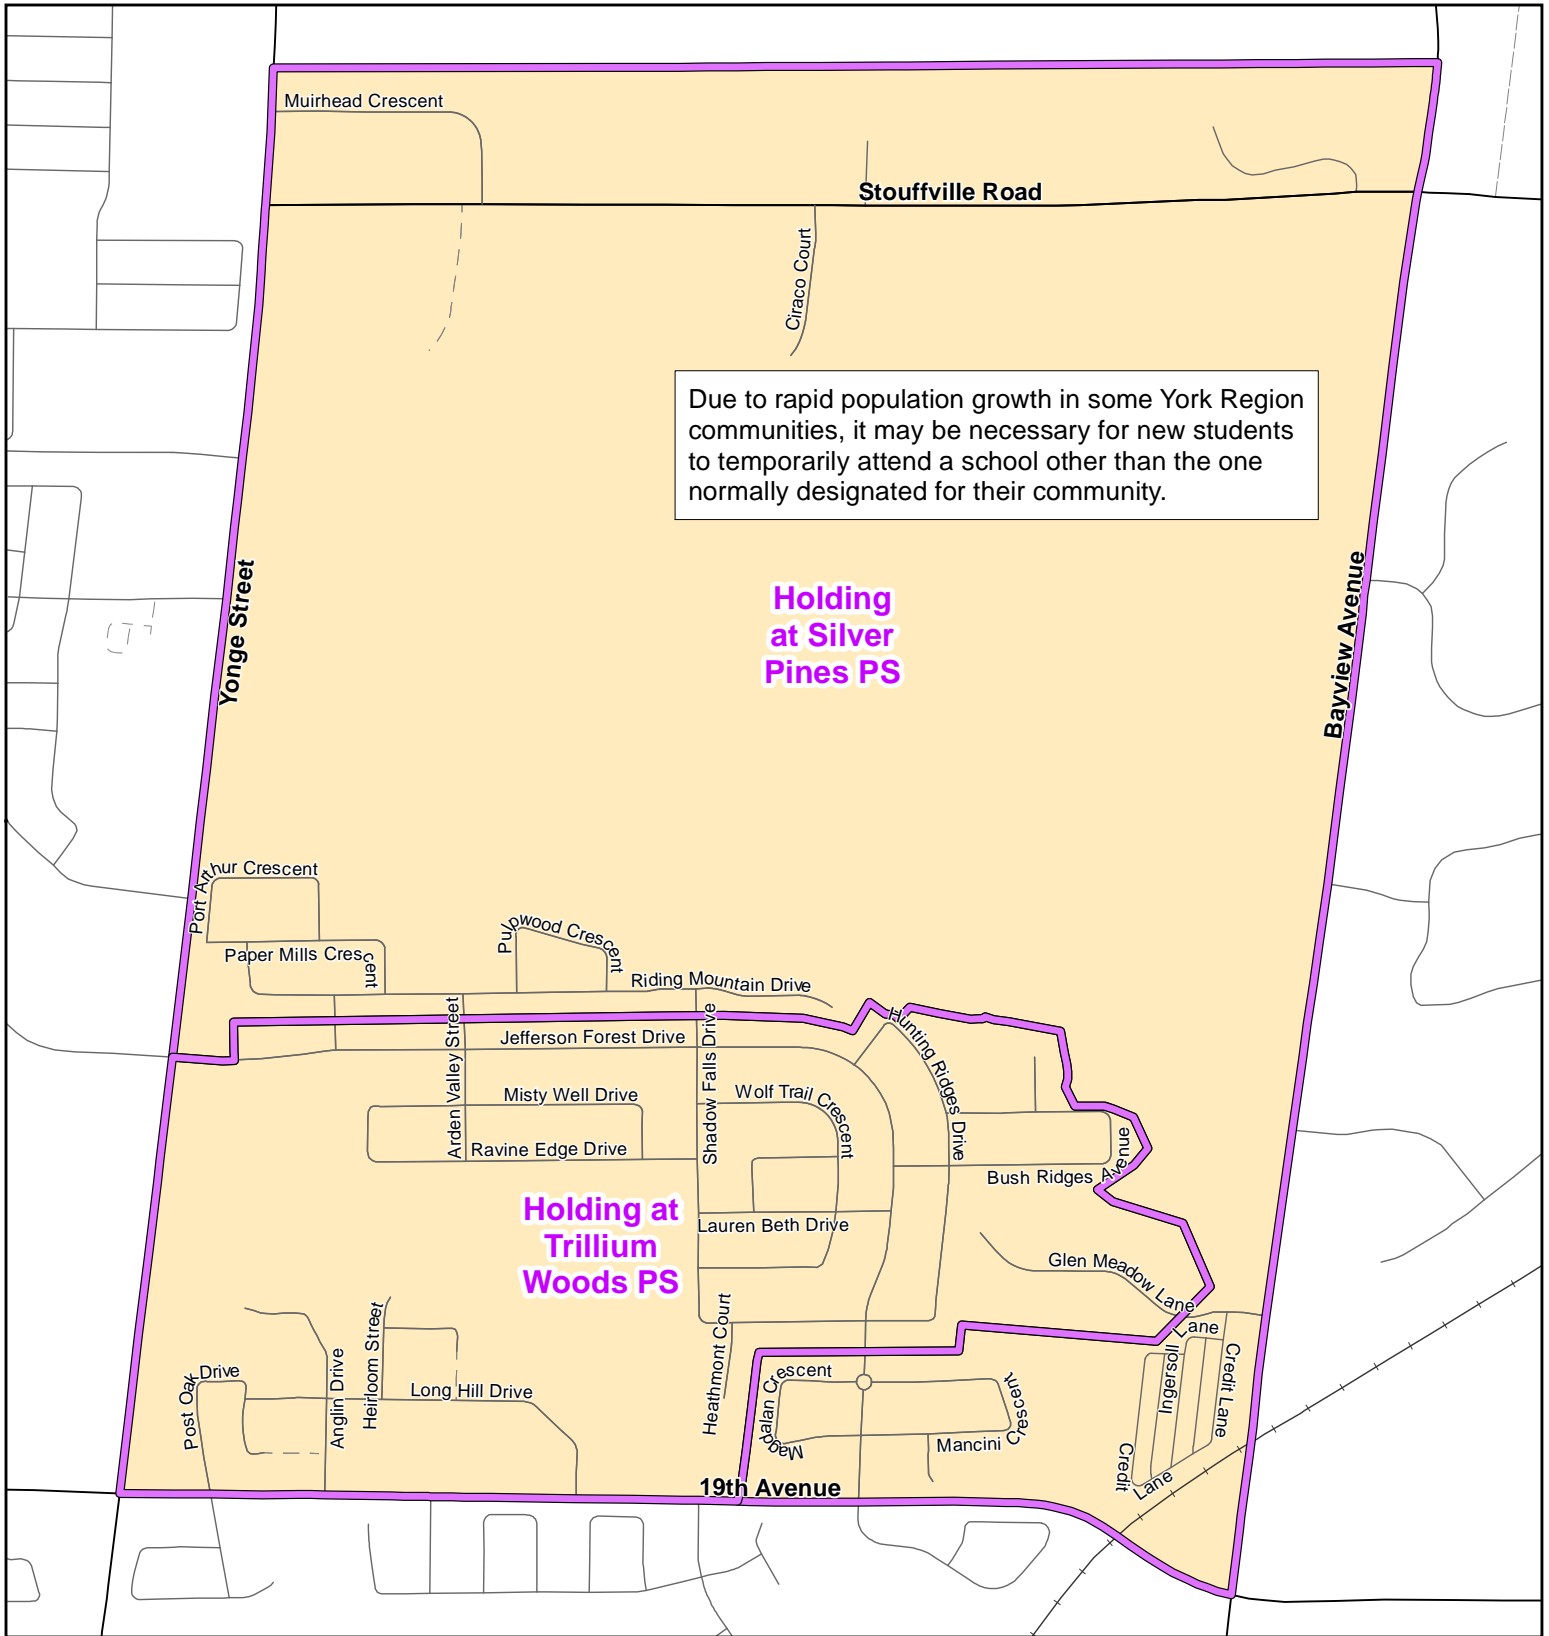

Unnamed Oak Ridges East #1 ES, City of Richmond Hill

Legend

-  Elementary School
-  Secondary School
-  School Boundary
-  Holding Area
-  Urban Road
-  Regional Road
-  Railway
-  Proposed Road

Notes

Students living in the Unnamed Oak Ridges East #1 ES boundary have been designated to hold at Silver Pines PS and Trillium Woods PS. Please see map for details.

Boundary Approved: May 2020

Map Updated: May 2021