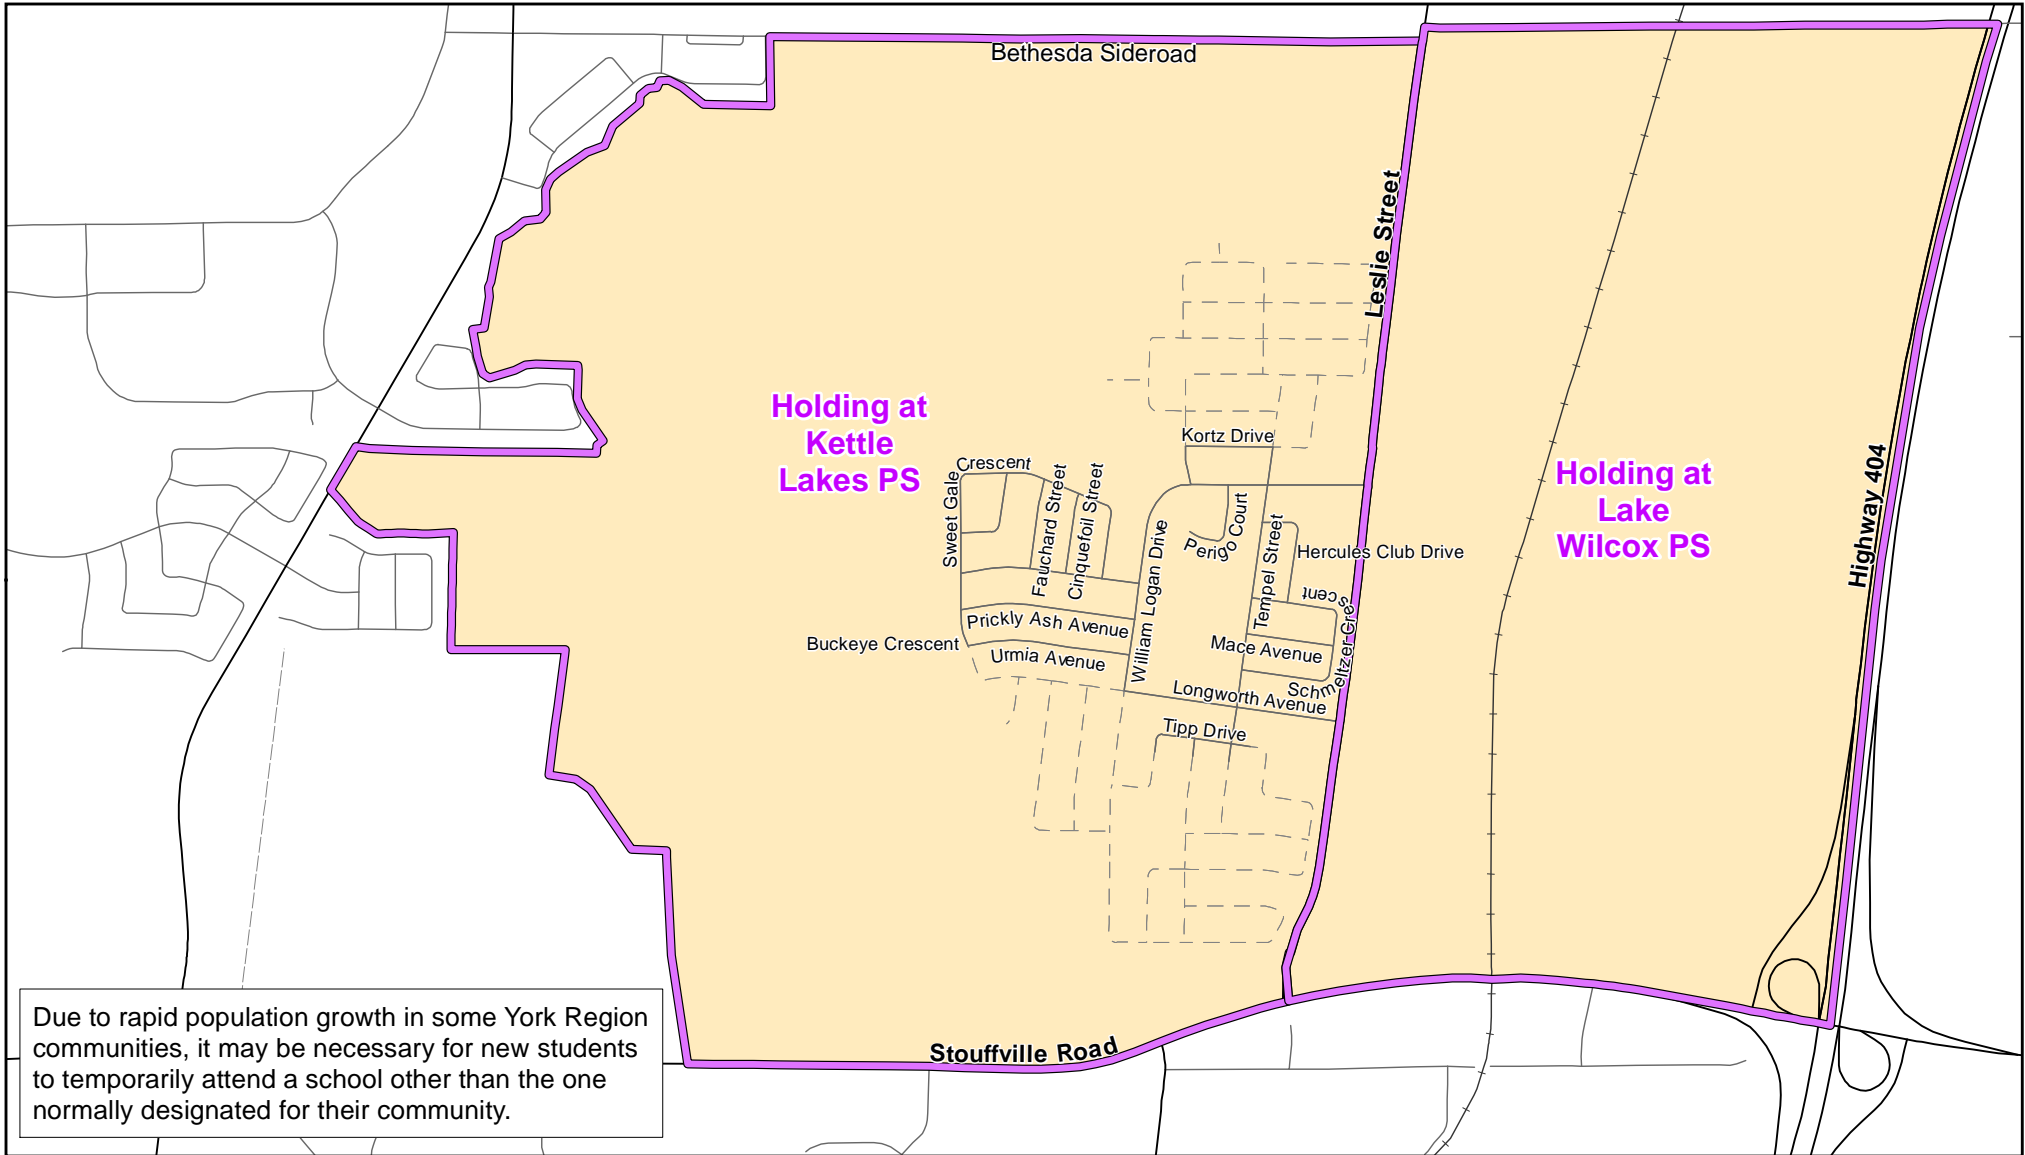

Unnamed Oak Ridges East #3 ES, City of Richmond Hill

Legend

	Elementary School		School Boundary		Urban Road
	Secondary School		Holding Area		Regional Road
			Railway		Proposed Road

Notes

Students living in the Unnamed Oak Ridges East #3 ES boundary have been designated to hold at Kettle Lakes PS and Lake Wilcox PS. Please see map for details.

Boundary Approved: May 2020

Map Updated: June 2022