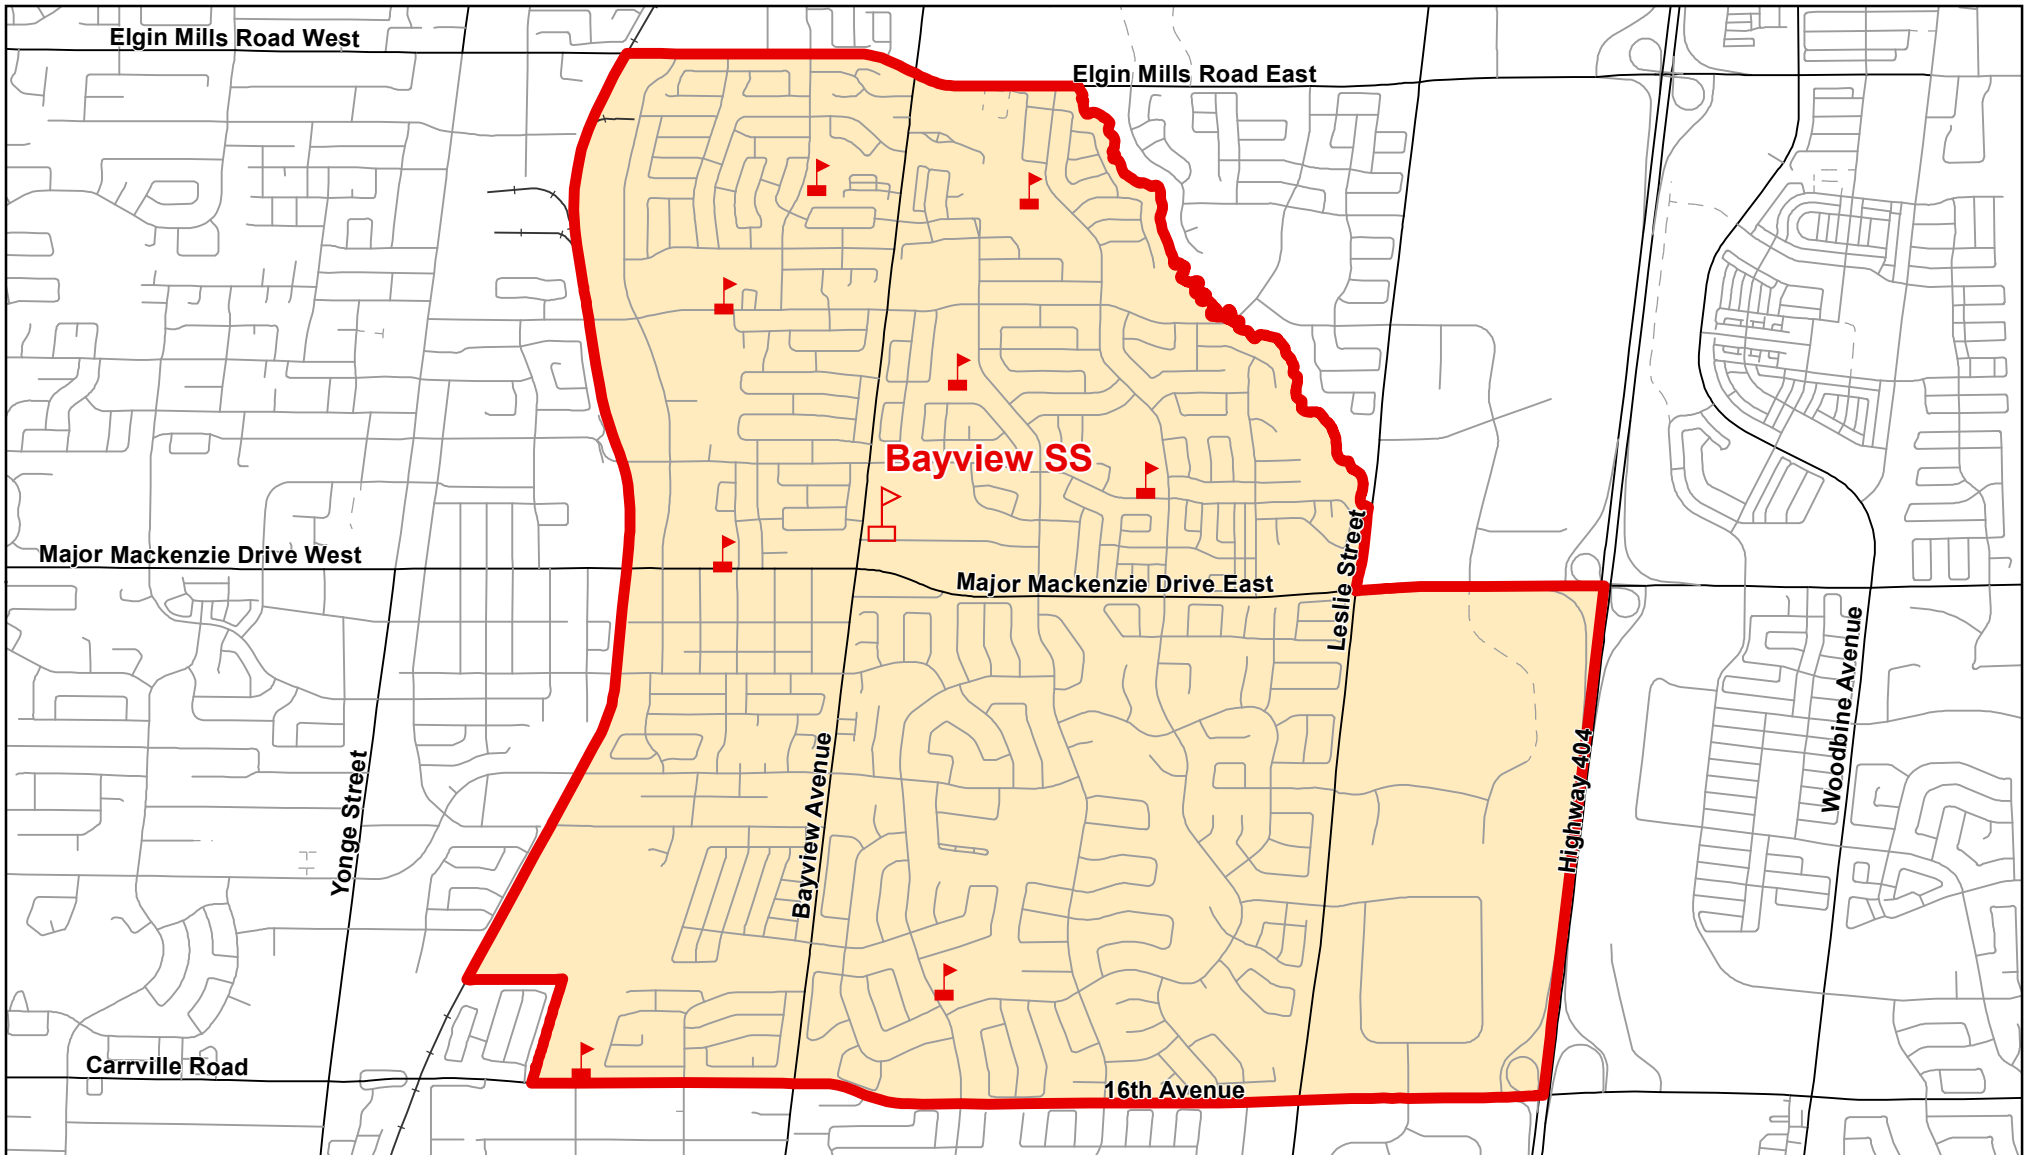

# Bayview SS, City of Richmond Hill

## Legend

- |   |   |   |
|---|---|---|
|  Elementary School |  School Boundary |  Urban Road    |
|  Secondary School  |  Holding Area    |  Regional Road |
|  Railway         |  Proposed Road   |   |

## Notes

Boundary Approved: March 2017

Map Updated: August 2019

# Bayview SS, City of Richmond Hill (IB Program)