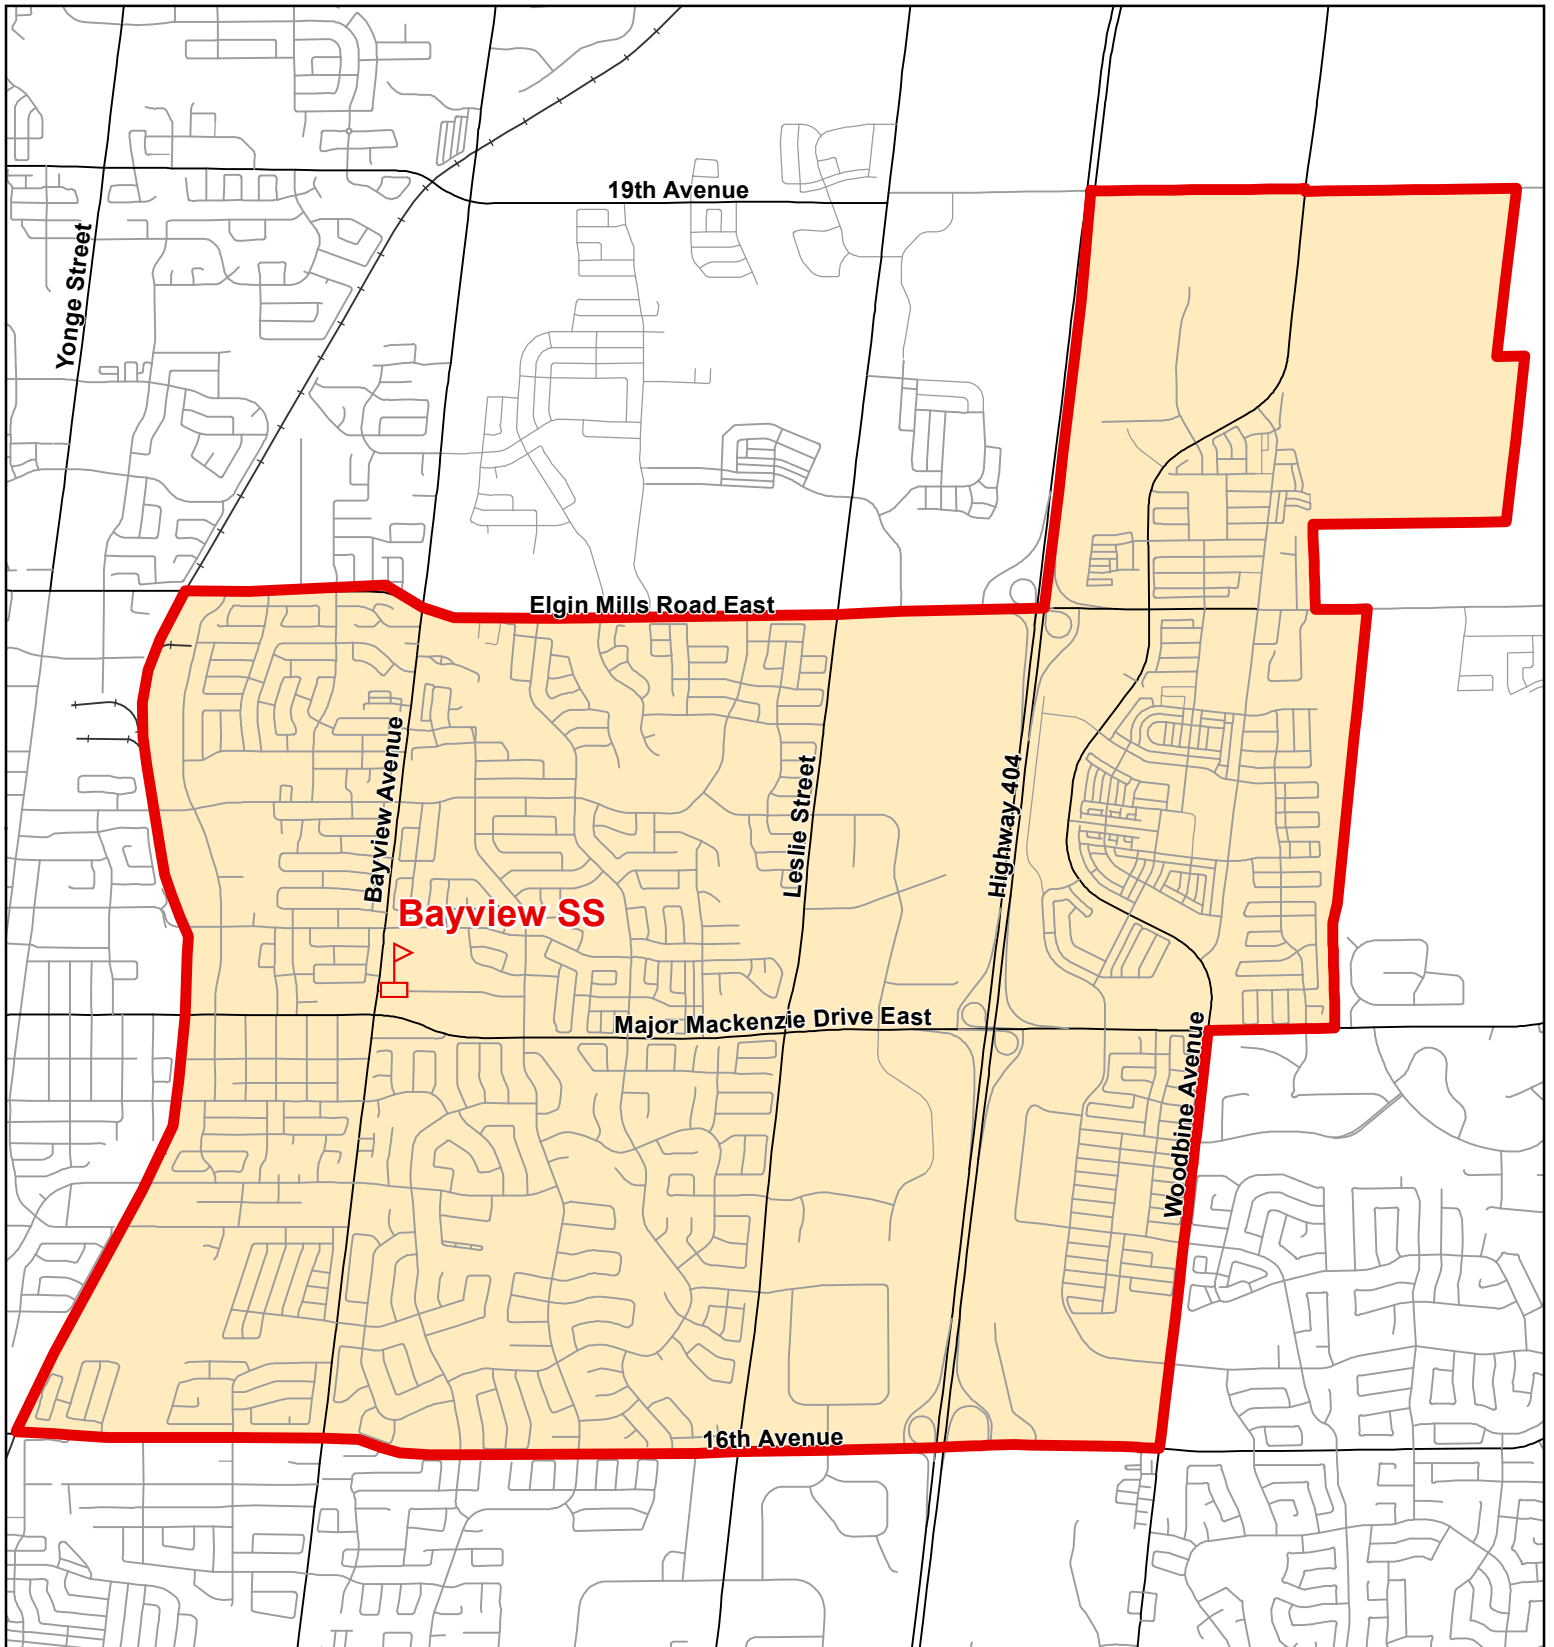

# Bayview SS, City of Richmond Hill

## Legend

- |   |   |   |
|---|---|---|
|  Elementary School |  School Boundary |  Urban Road    |
|  Secondary School  |  Holding Area    |  Regional Road |
|  Railway         |  Proposed Road   |   |

## Notes

Boundary Approved: March 2017

Map Updated: August 2019

# Bayview SS, City of Richmond Hill (IB Program)