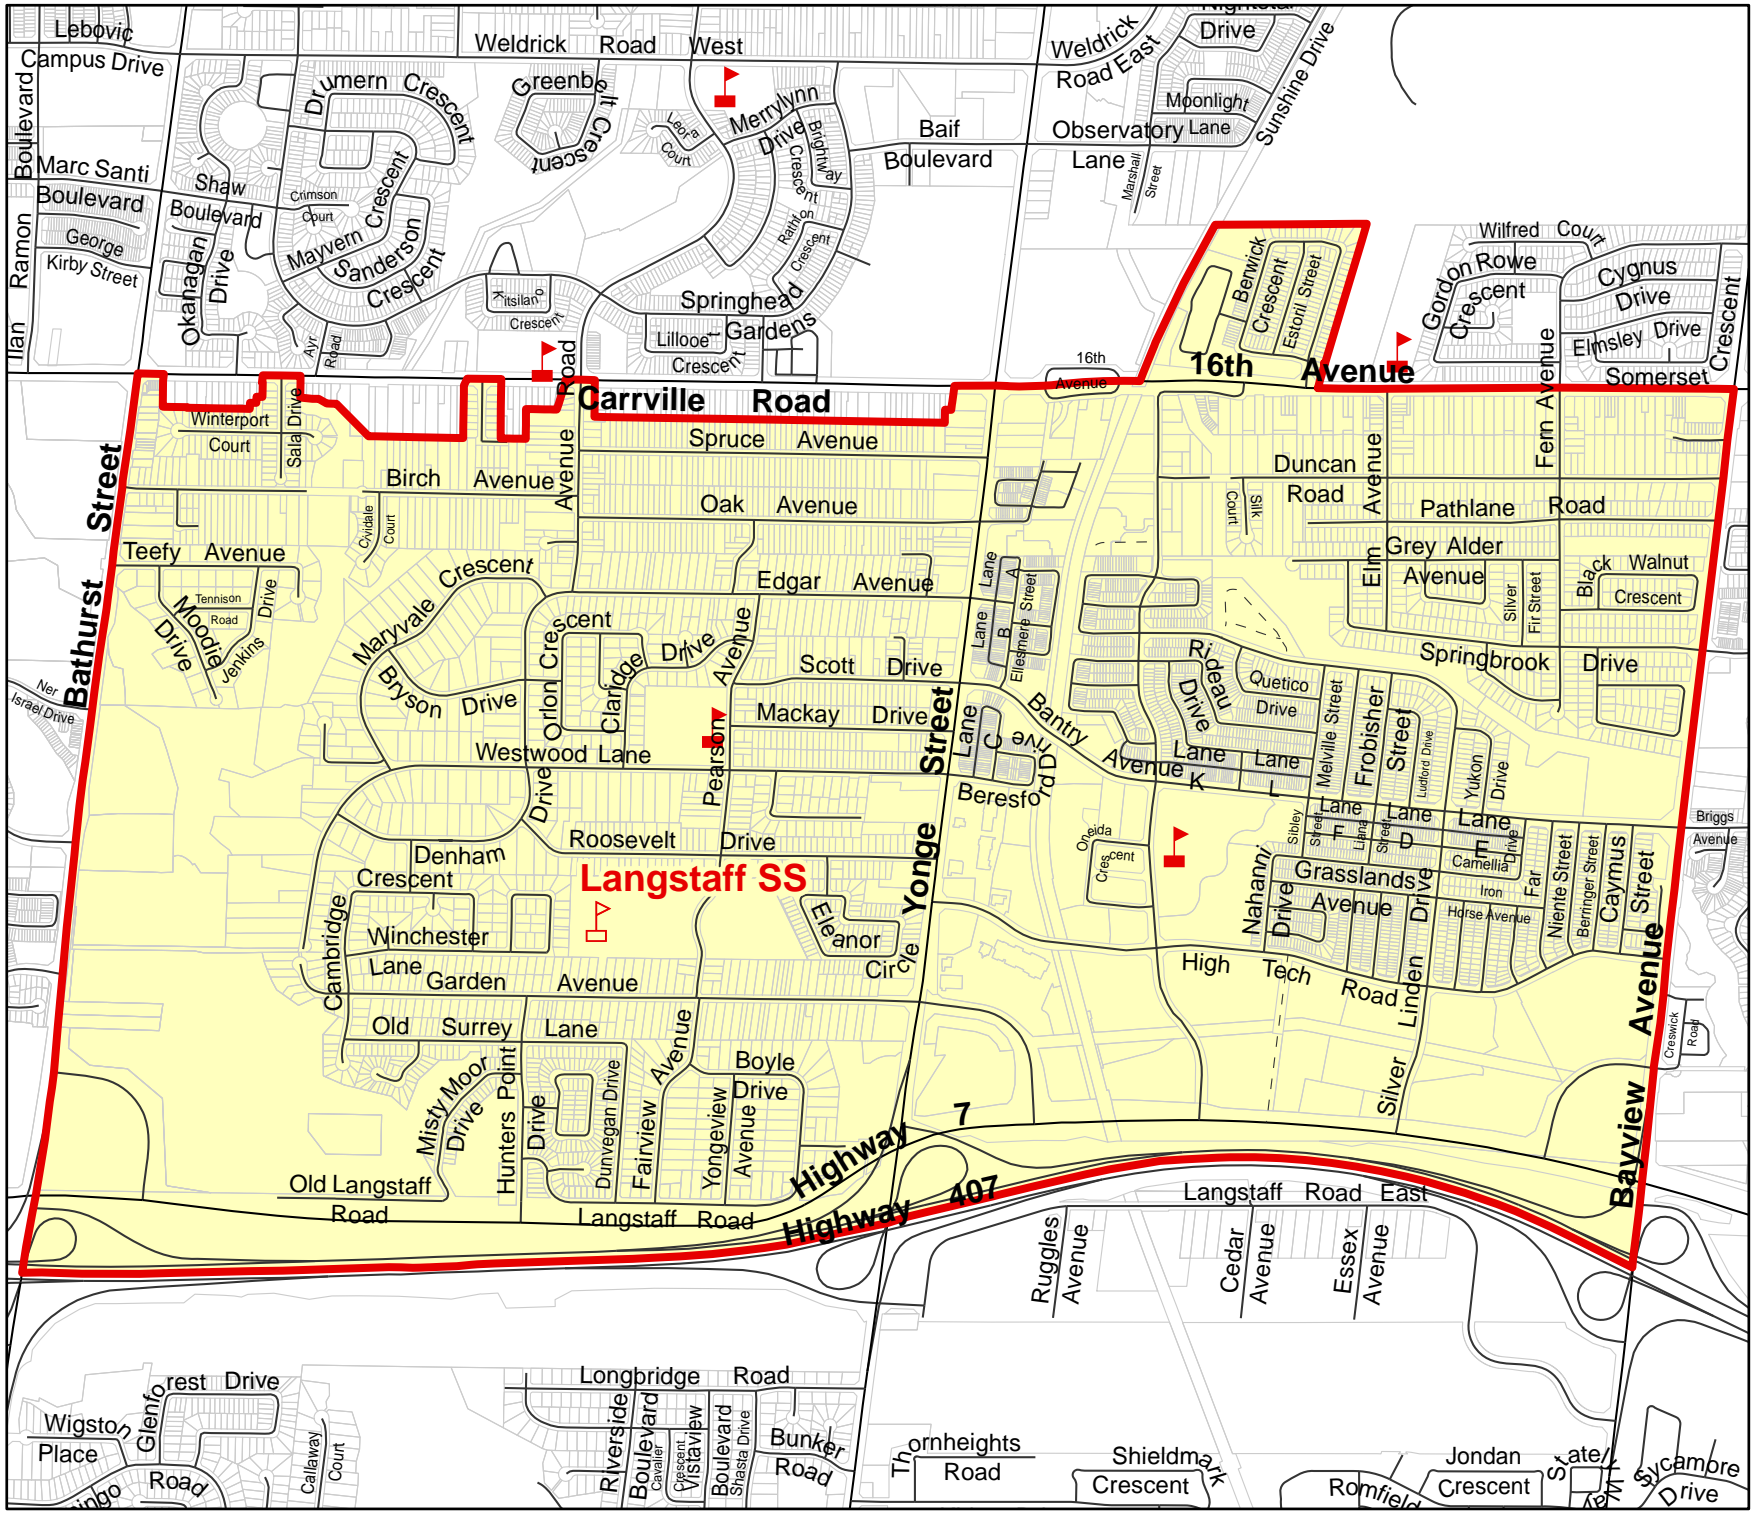

Langstaff SS, Town of Richmond Hill

Legend

- Elementary School
- Secondary School
- School Boundary
- Parcel
- Road
- Proposed Road
- Railway
- Creek/River
- Holding Area

Richmond Hill Secondary School Boundaries

Notes

Boundary Approved:
March 2002
Map Updated:
April 2012

Langstaff SS (French Immersion), Town of Richmond Hill

Legend

- Elementary School
- Secondary School
- School Boundary
- Parcel
- Road
- Proposed Road
- Railway
- Creek/River
- Holding Area

French Immersion Secondary School Boundaries

Notes

For students residing in the following boundaries:

- Adrienne Clarkson PS (west of Bayview Ave)
- Beverley Acres PS (west of Bayview Ave)
- Michaëlle Jean PS (west of Bayview Ave)

Boundary Approved: March 2010
 Map Updated: April 2012