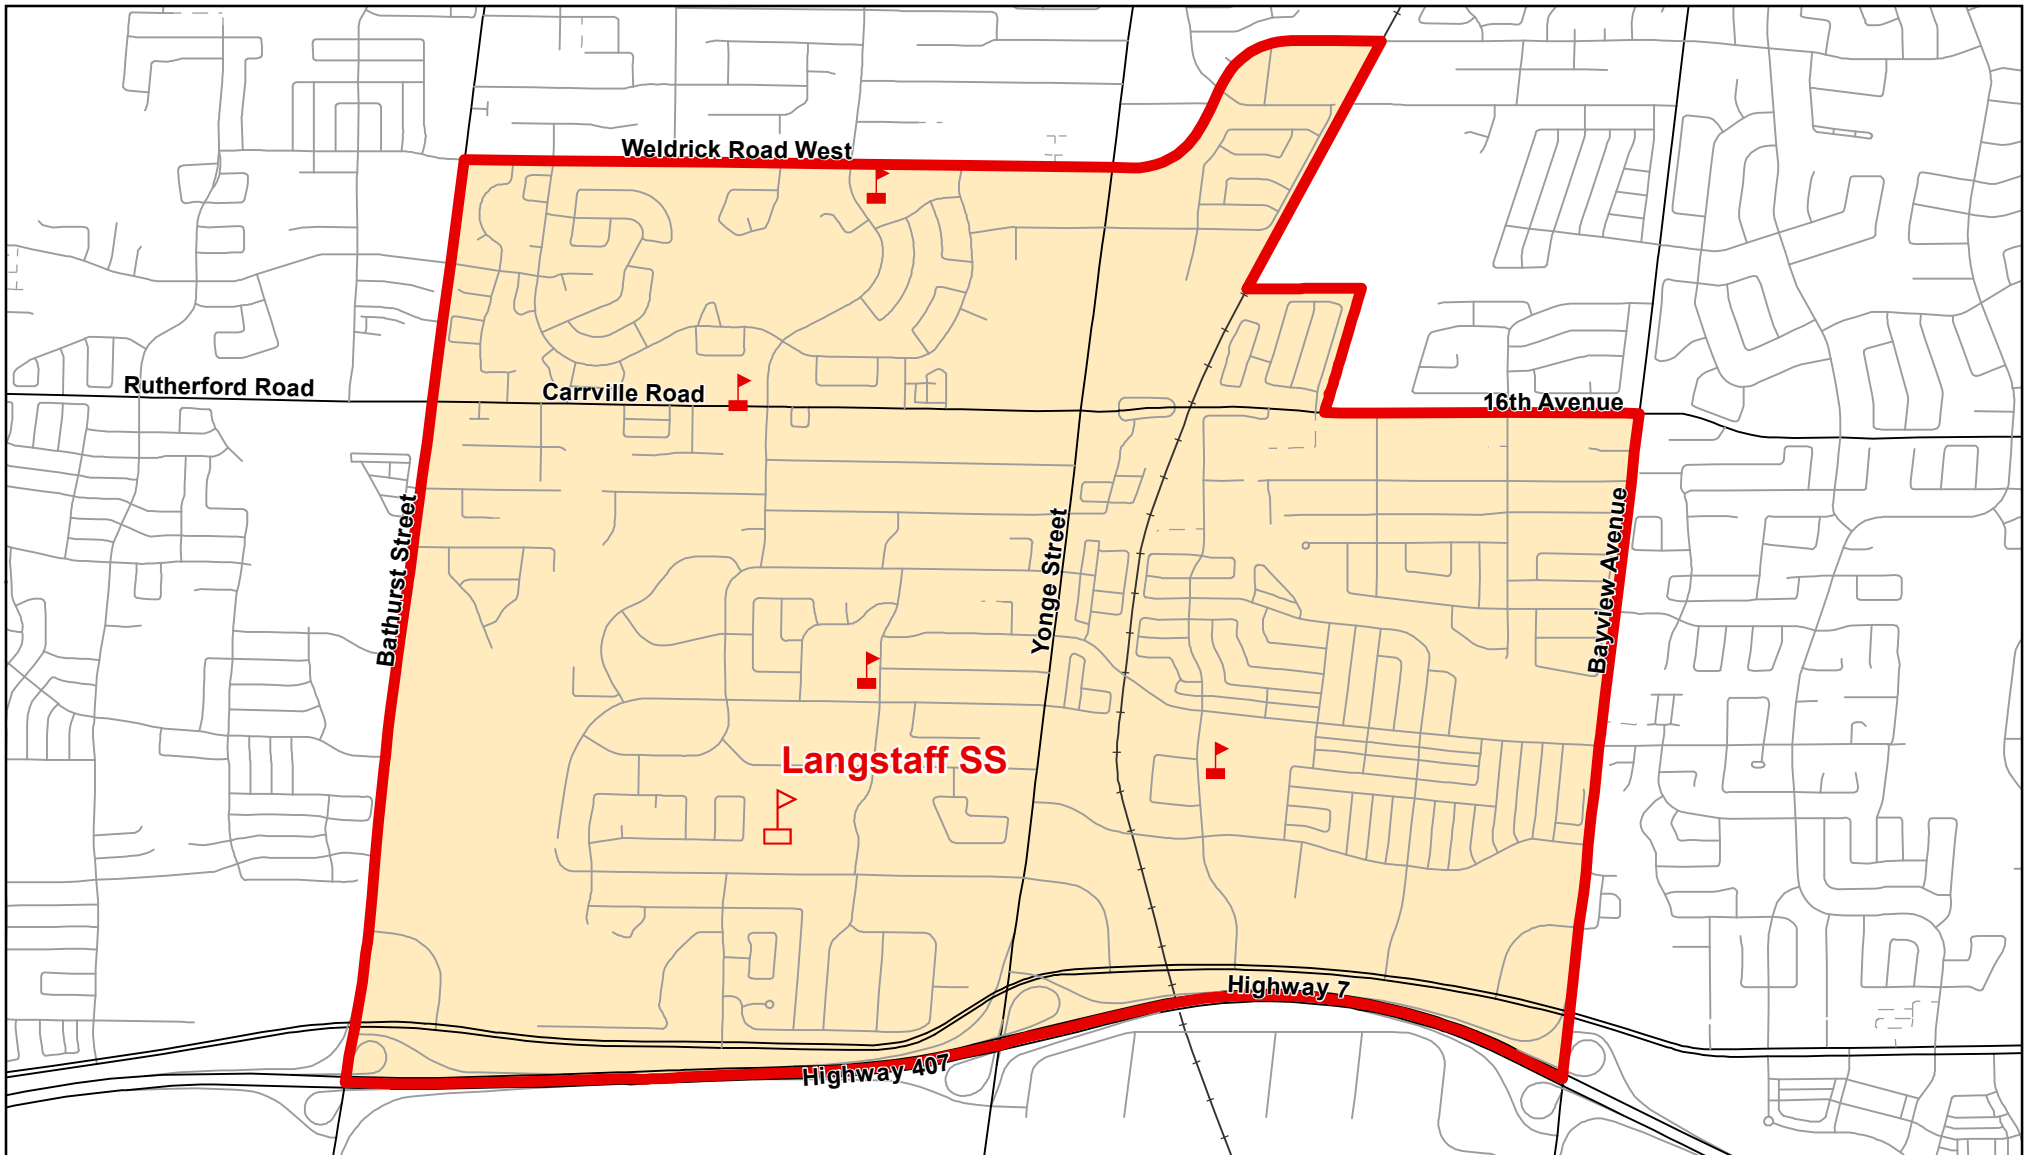

Langstaff SS, City of Richmond Hill (New for 2022-23 School Year)

Legend

- | | | |
|---|---|---|
|  Elementary School |  School Boundary |  Urban Road |
|  Secondary School |  Holding Area |  Regional Road |
| |  Railway |  Proposed Road |

Notes

Boundary Approved: May 2021

Map Updated: November 2021

Langstaff SS, City of Richmond Hill (2021-22 School Year)

Legend

- | | | |
|---|---|---|
|  Elementary School |  School Boundary |  Urban Road |
|  Secondary School |  Holding Area |  Regional Road |
|  Railway |  Proposed Road | |

Notes

Boundary Approved: March 2002

Map Updated: November 2021

Langstaff SS, City of Richmond Hill (French Immersion)

Legend

- | | | | | | |
|---|-------------------|---|-----------------|---|---------------|
|  | Elementary School |  | School Boundary |  | Urban Road |
|  | Secondary School |  | Holding Area |  | Regional Road |
| | |  | Railway |  | Proposed Road |

Notes

Langstaff SS accommodates students living in the above French Immersion boundary.

Boundary Approved: March 2010

Map Updated: August 2019