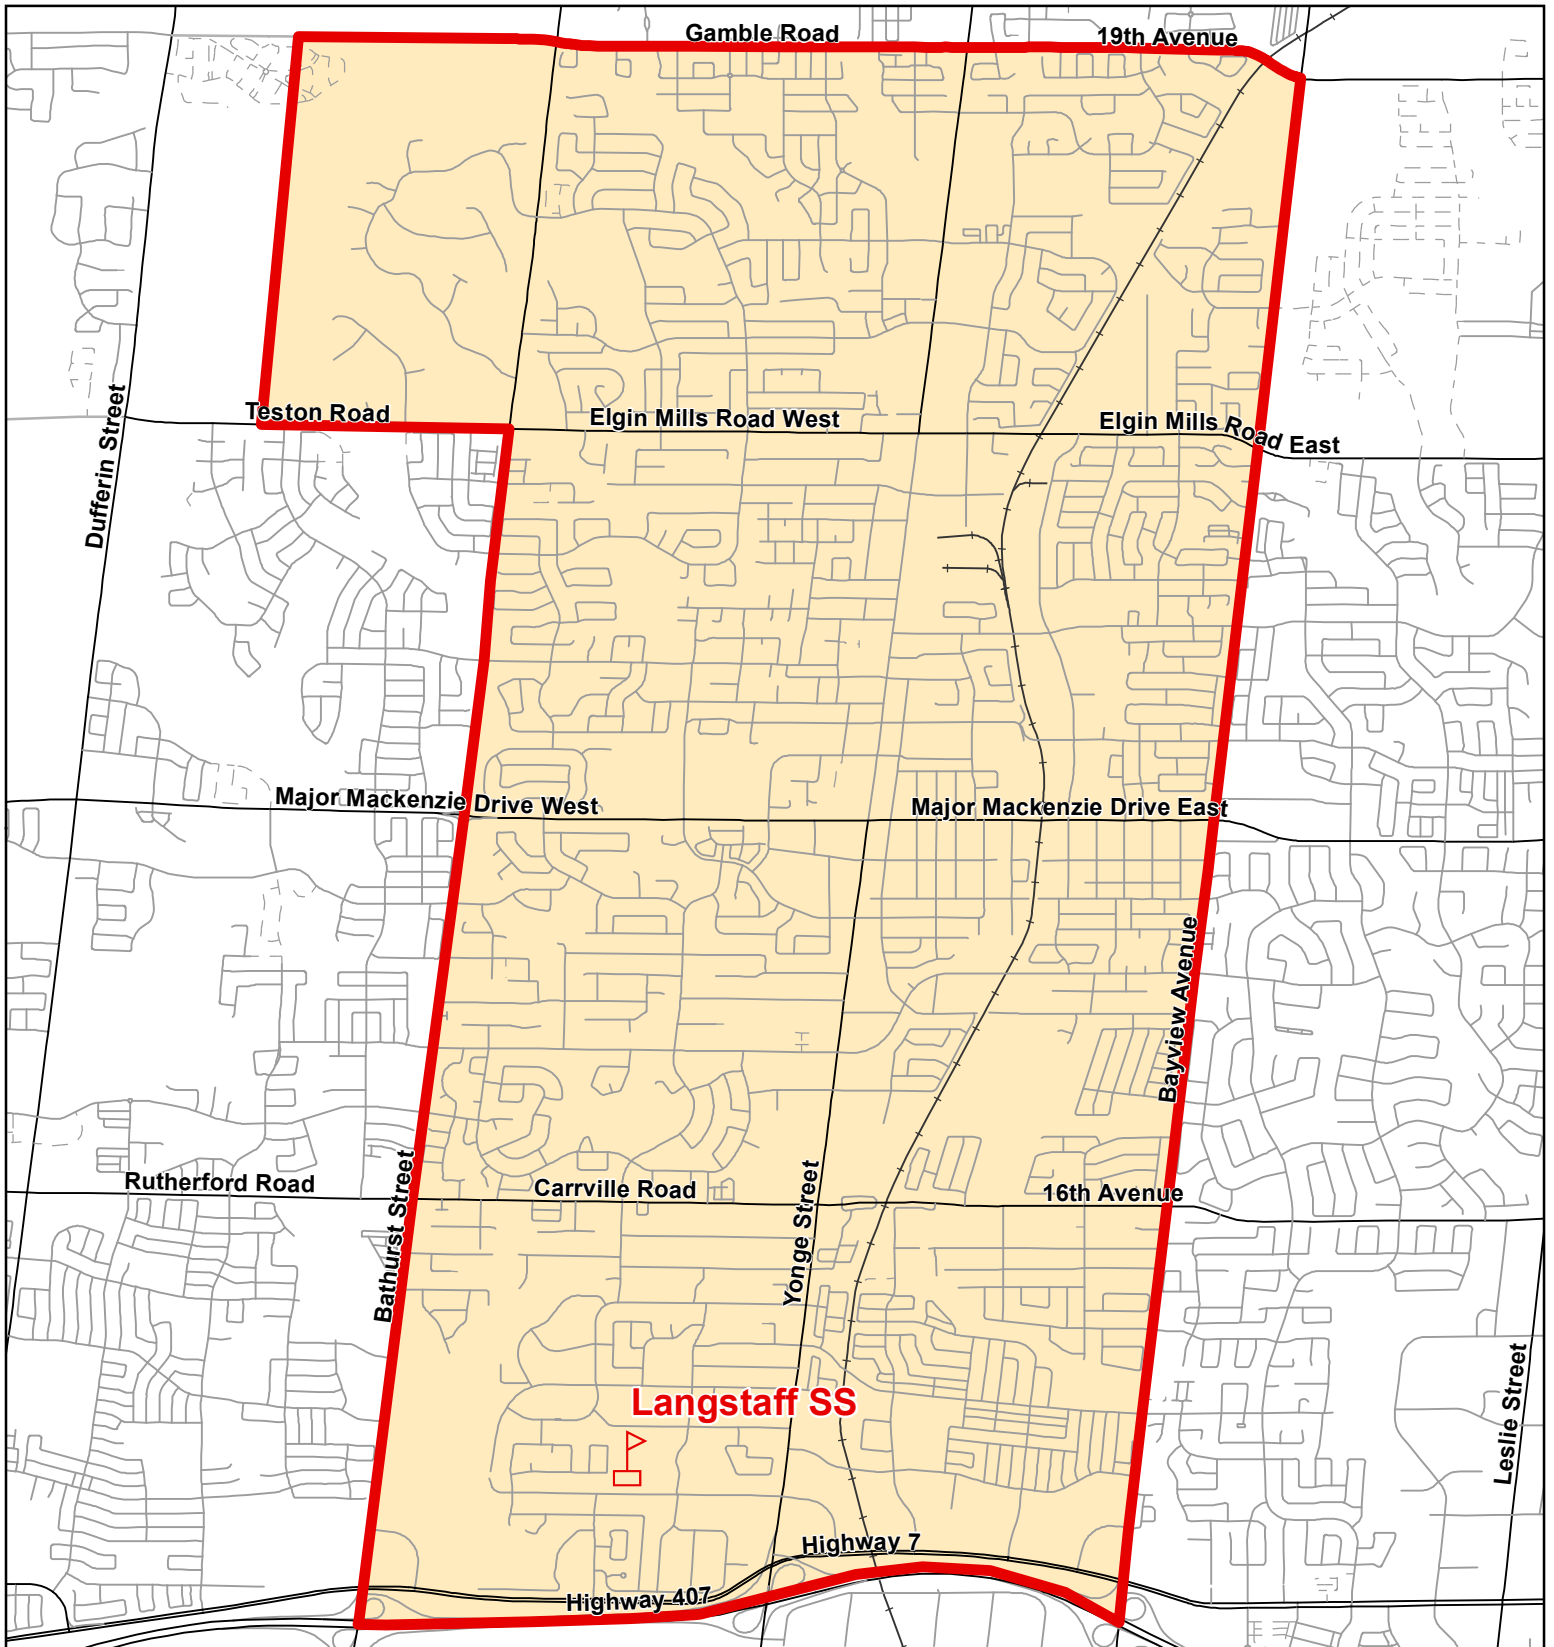

Langstaff SS, City of Richmond Hill (New for 2022-23 School Year)

Legend

- | | | |
|---|---|---|
|  Elementary School |  School Boundary |  Urban Road |
|  Secondary School |  Holding Area |  Regional Road |
| |  Railway |  Proposed Road |

Notes

Boundary Approved: May 2021

Map Updated: November 2021

Langstaff SS, City of Richmond Hill (2021-22 School Year)

Legend

- | | | |
|---|---|---|
|  Elementary School |  School Boundary |  Urban Road |
|  Secondary School |  Holding Area |  Regional Road |
|  Railway |  Proposed Road | |

Notes

Boundary Approved: March 2002

Map Updated: November 2021

Langstaff SS, City of Richmond Hill (French Immersion)

Legend

- | | | | | | |
|---|-------------------|---|-----------------|---|---------------|
|  | Elementary School |  | School Boundary |  | Urban Road |
|  | Secondary School |  | Holding Area |  | Regional Road |
| | |  | Railway |  | Proposed Road |

Notes

Langstaff SS accommodates students living in the above French Immersion boundary.

Boundary Approved: March 2010

Map Updated: August 2019