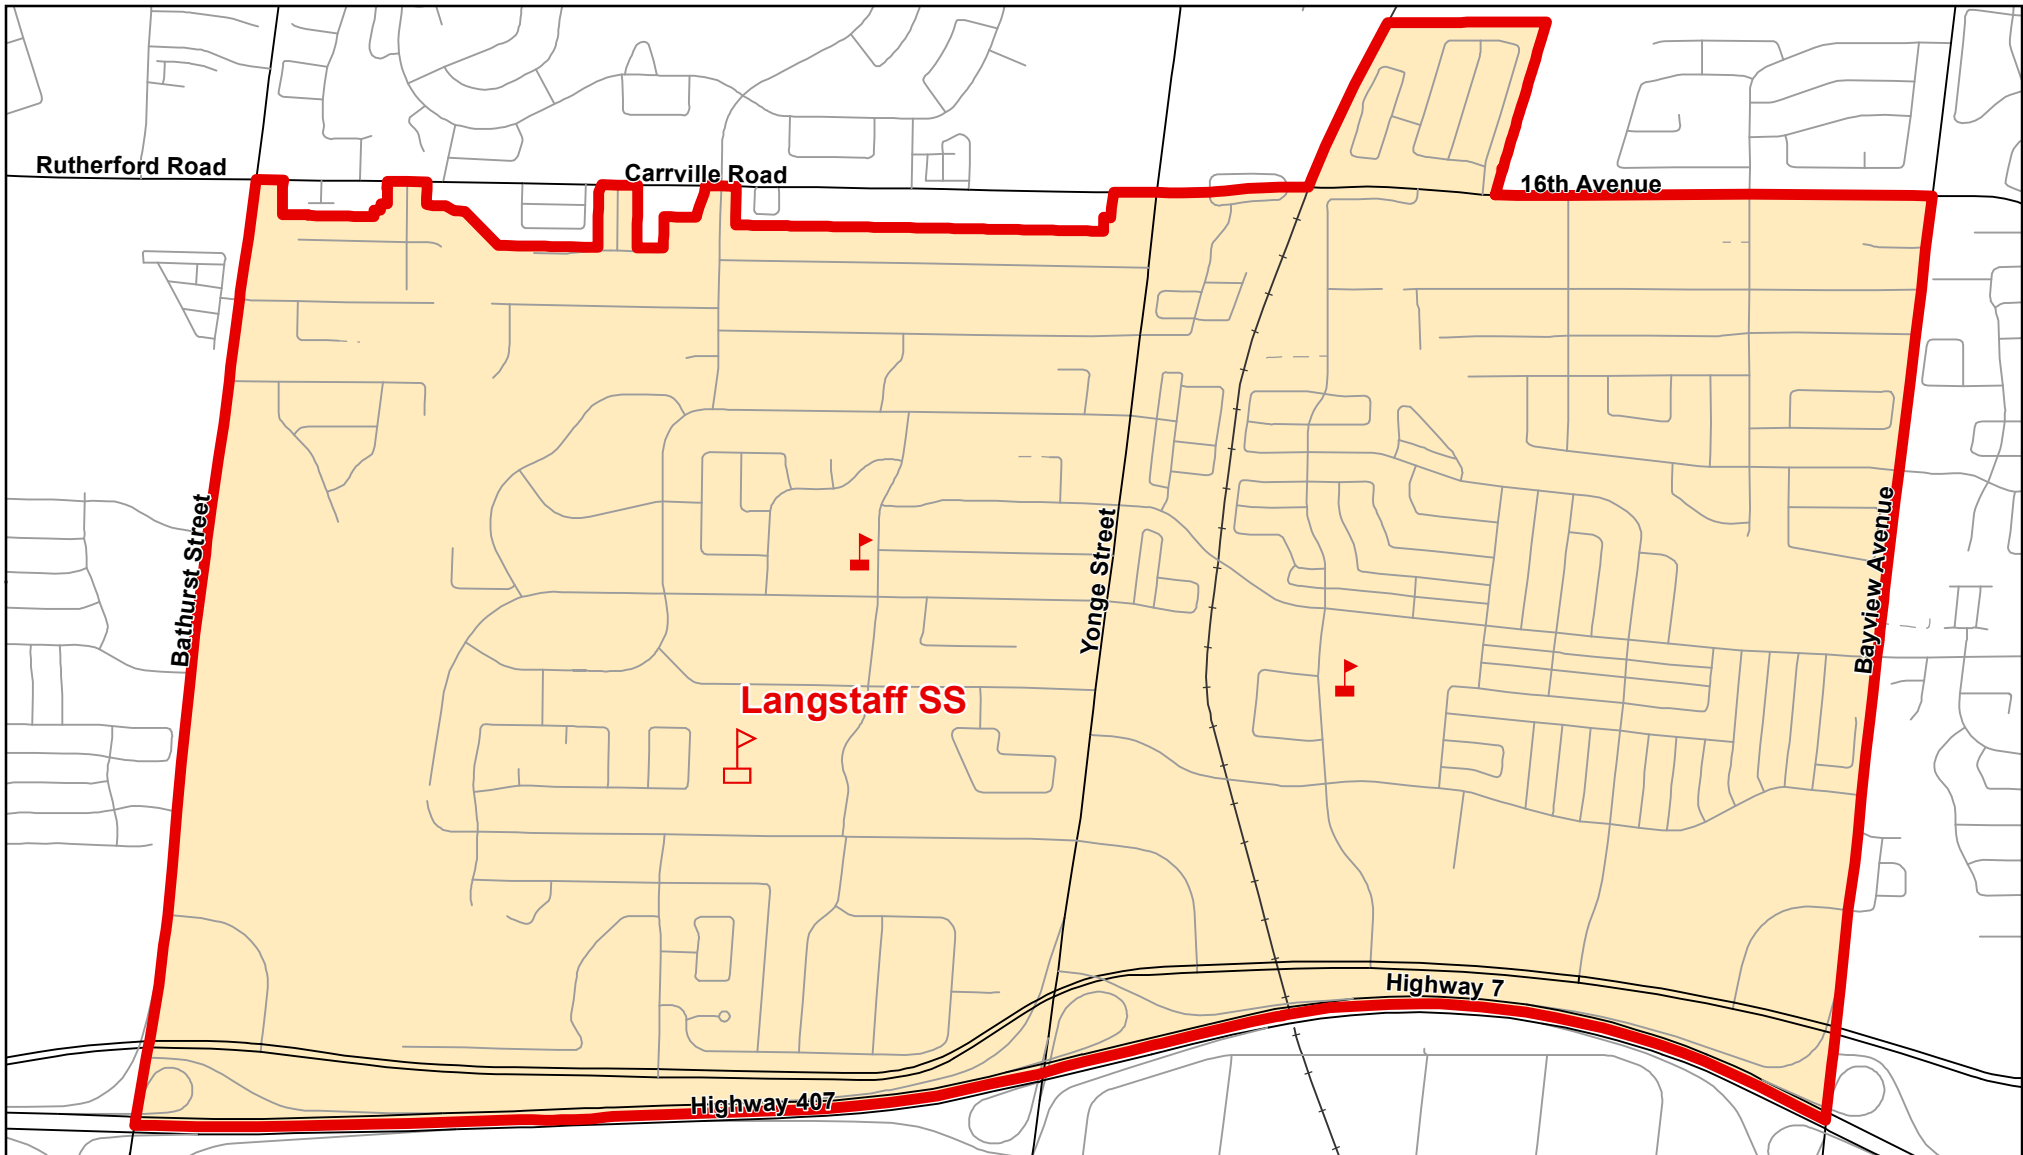

Langstaff SS, City of Richmond Hill (New for 2022-23 School Year)

Legend

- | | | |
|---|---|---|
|  Elementary School |  School Boundary |  Urban Road |
|  Secondary School |  Holding Area |  Regional Road |
| |  Railway |  Proposed Road |

Notes

Boundary Approved: May 2021

Map Updated: November 2021

Langstaff SS, City of Richmond Hill (2021-22 School Year)

Legend

- | | | |
|---|---|---|
|  Elementary School |  School Boundary |  Urban Road |
|  Secondary School |  Holding Area |  Regional Road |
|  Railway |  Proposed Road | |

Notes

Boundary Approved: March 2002

Map Updated: November 2021

Langstaff SS, City of Richmond Hill (French Immersion)

Legend

- | | | | | | |
|---|-------------------|---|-----------------|---|---------------|
|  | Elementary School |  | School Boundary |  | Urban Road |
|  | Secondary School |  | Holding Area |  | Regional Road |
| | |  | Railway |  | Proposed Road |

Notes

Langstaff SS accommodates students living in the above French Immersion boundary.

Boundary Approved: March 2010

Map Updated: August 2019