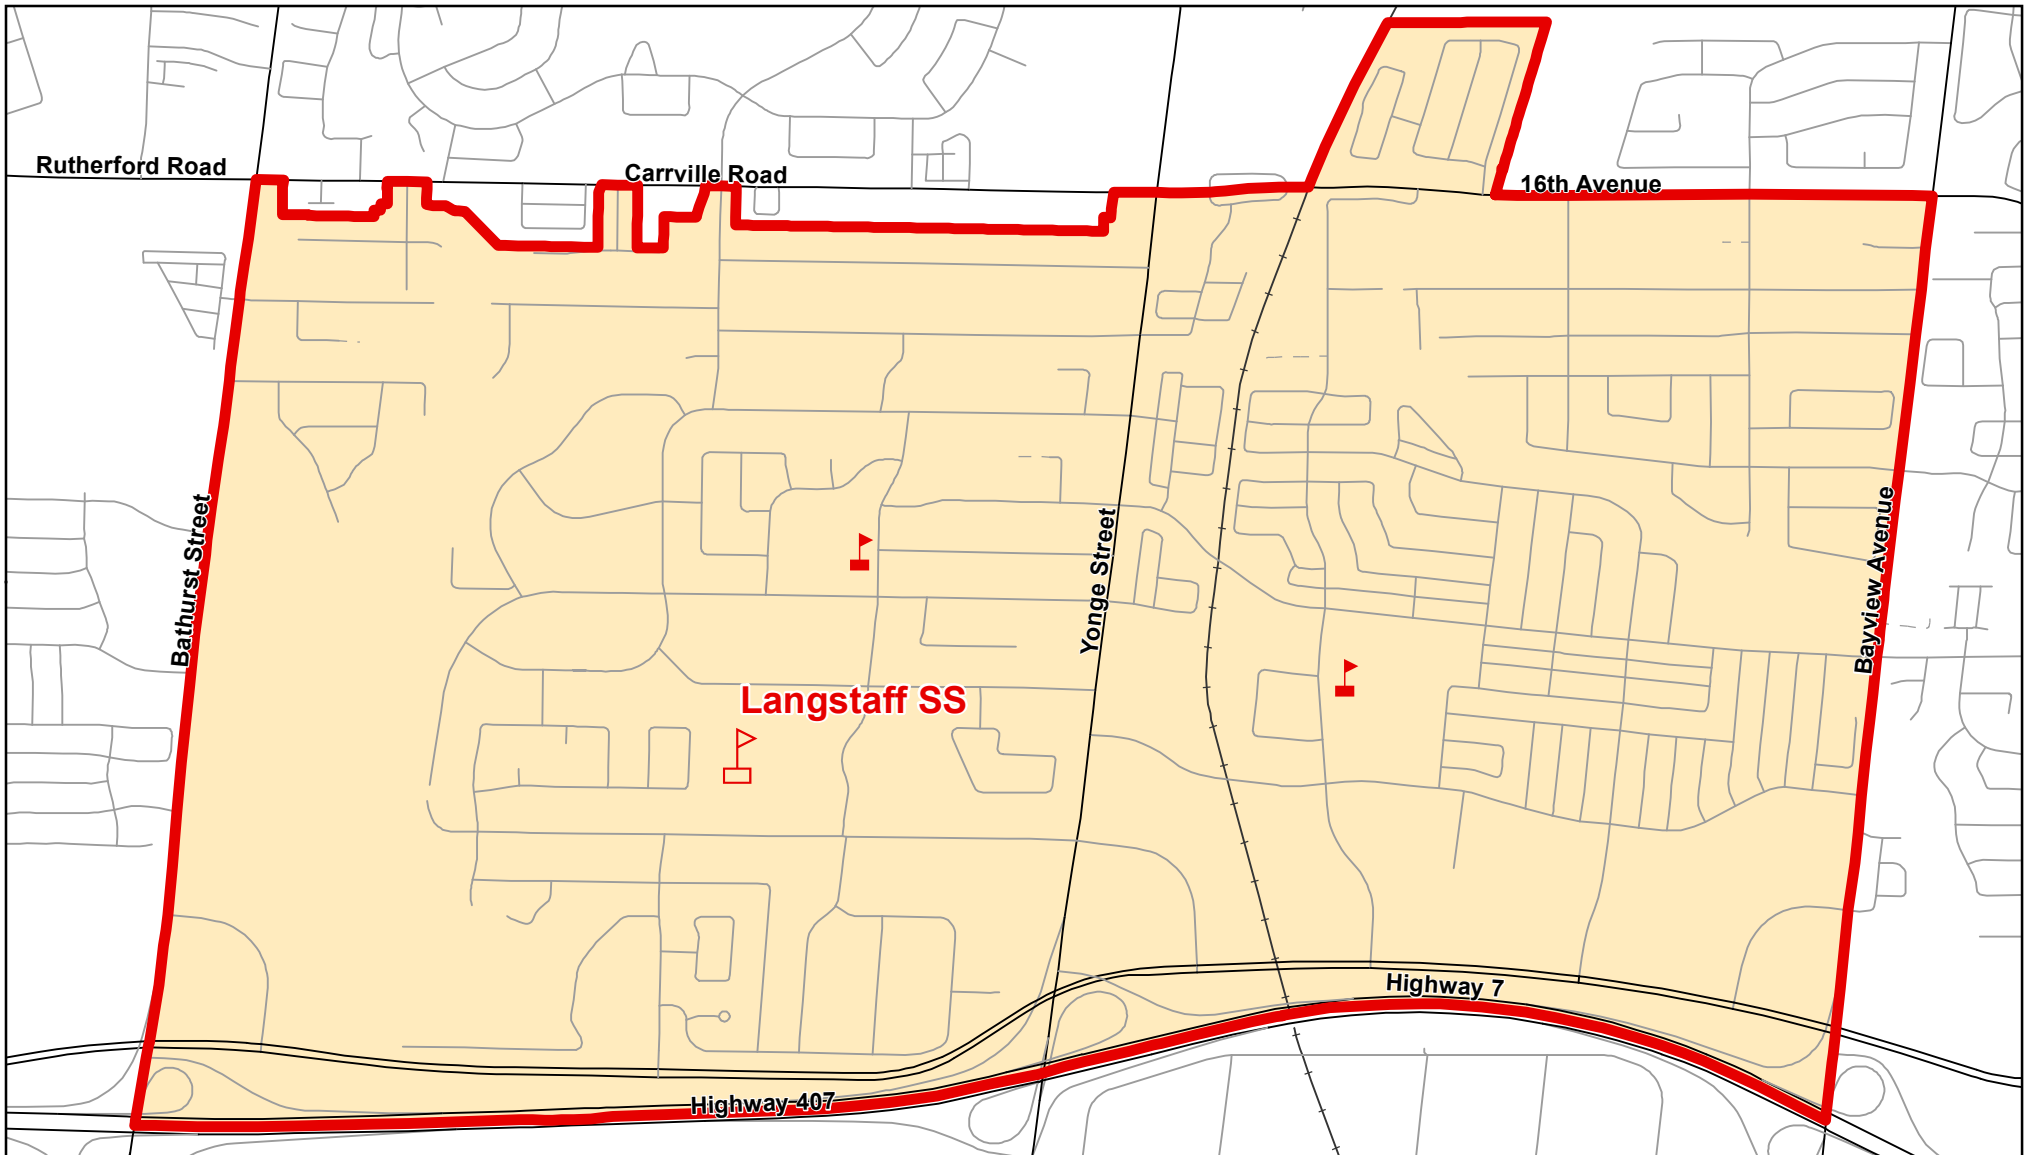

Langstaff SS, City of Richmond Hill

Legend

 Elementary School	 School Boundary	 Urban Road
 Secondary School	 Holding Area	 Regional Road
	 Railway	 Proposed Road

Notes

Boundary Approved: March 2002

Map Updated: August 2019

Langstaff SS, City of Richmond Hill (French Immersion)

Legend

- | | | | | | |
|---|-------------------|---|-----------------|---|---------------|
|  | Elementary School |  | School Boundary |  | Urban Road |
|  | Secondary School |  | Holding Area |  | Regional Road |
| | |  | Railway |  | Proposed Road |

Notes

Langstaff SS accommodates students living in the above French Immersion boundary.

Boundary Approved: March 2010

Map Updated: August 2019