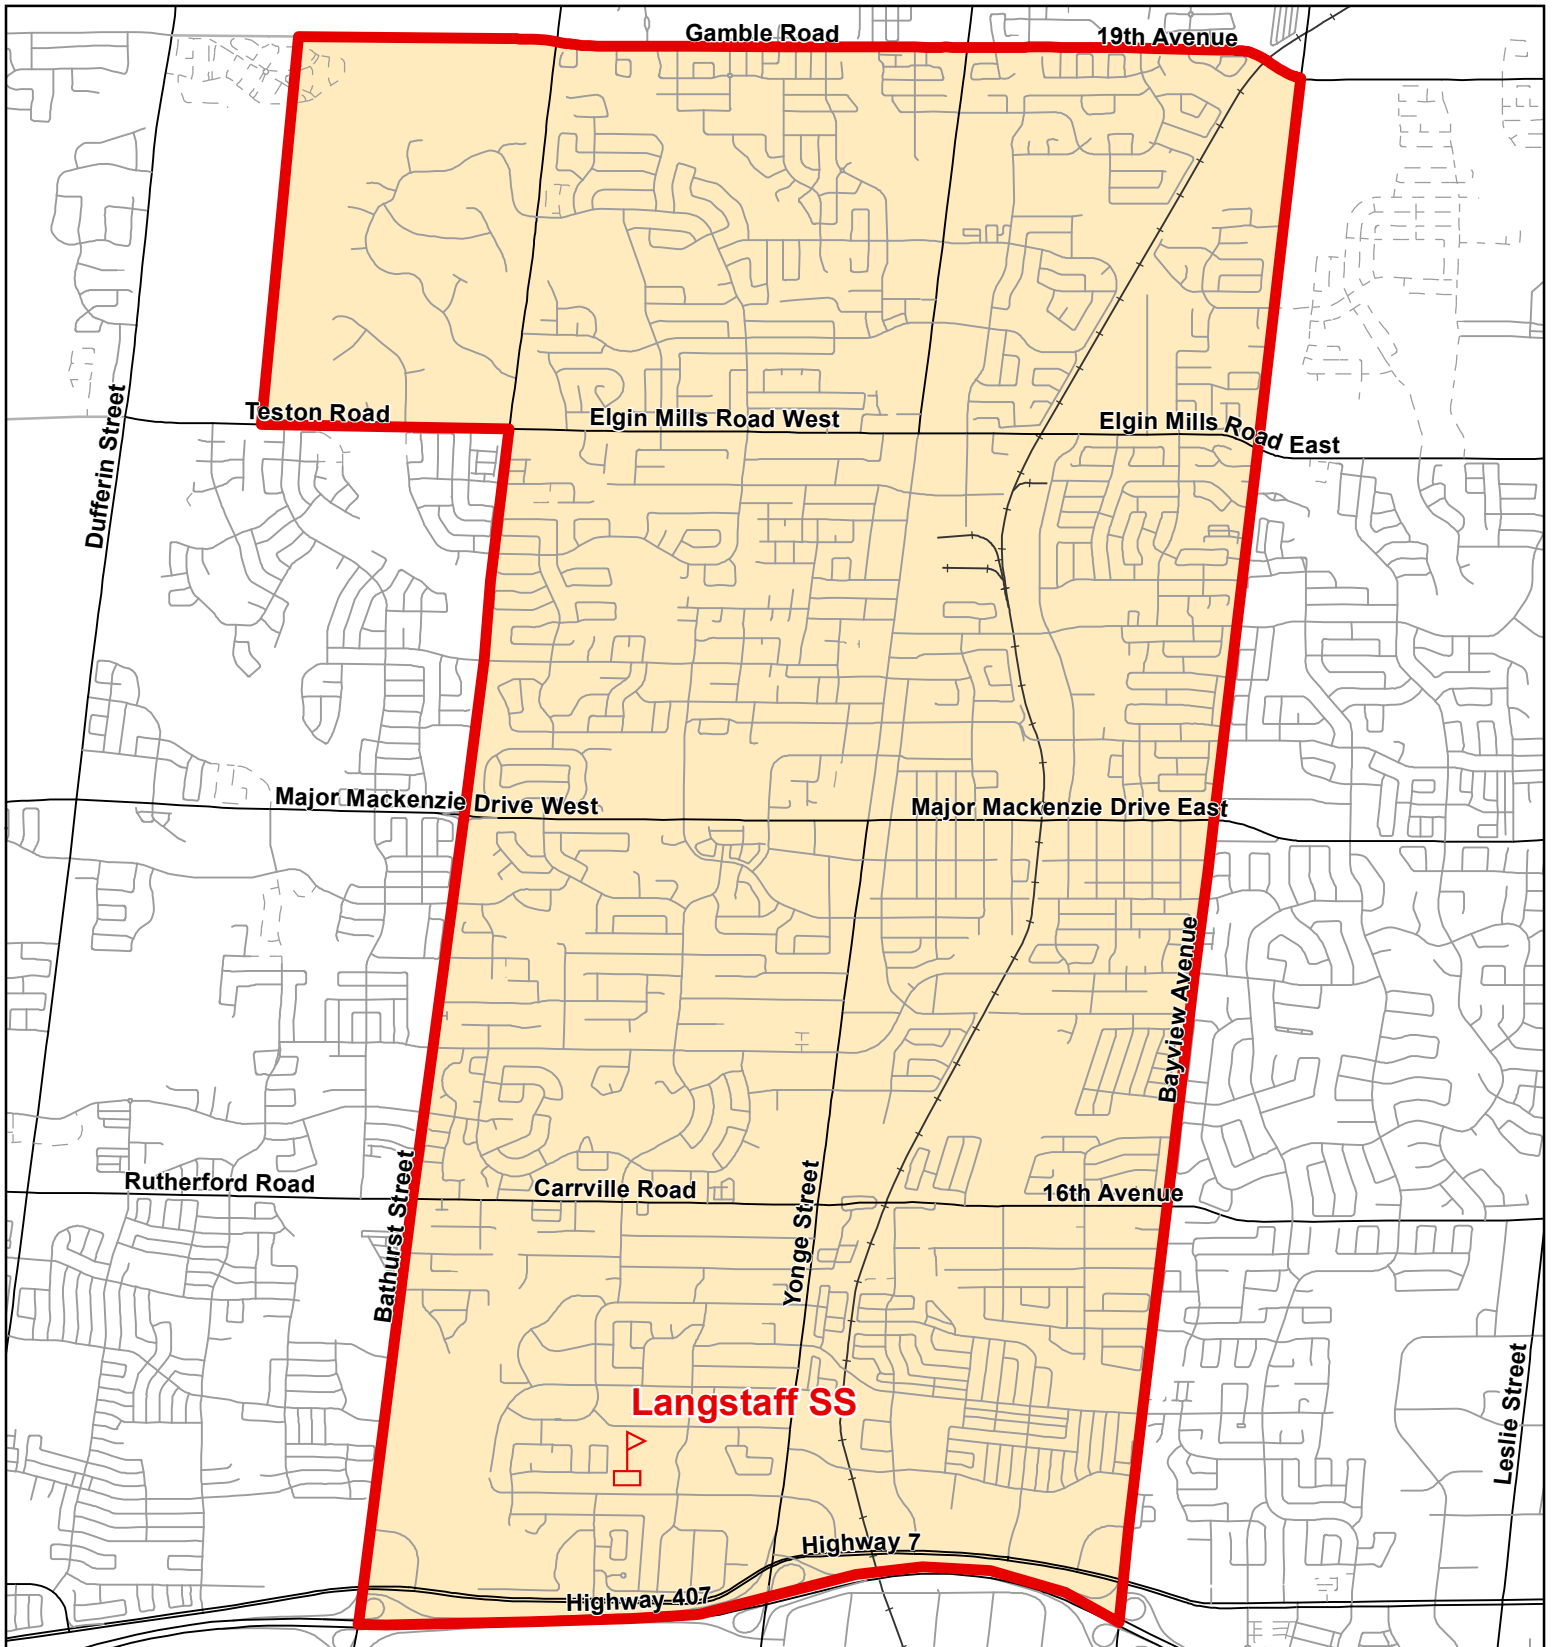

Langstaff SS, City of Richmond Hill

Legend

 Elementary School	 School Boundary	 Urban Road
 Secondary School	 Holding Area	 Regional Road
	 Railway	 Proposed Road

Notes

Boundary Approved: March 2002

Map Updated: August 2019

Langstaff SS, City of Richmond Hill (French Immersion)

Legend

- | | | | | | |
|---|-------------------|---|-----------------|---|---------------|
|  | Elementary School |  | School Boundary |  | Urban Road |
|  | Secondary School |  | Holding Area |  | Regional Road |
| | |  | Railway |  | Proposed Road |

Notes

Langstaff SS accommodates students living in the above French Immersion boundary.

Boundary Approved: March 2010

Map Updated: August 2019