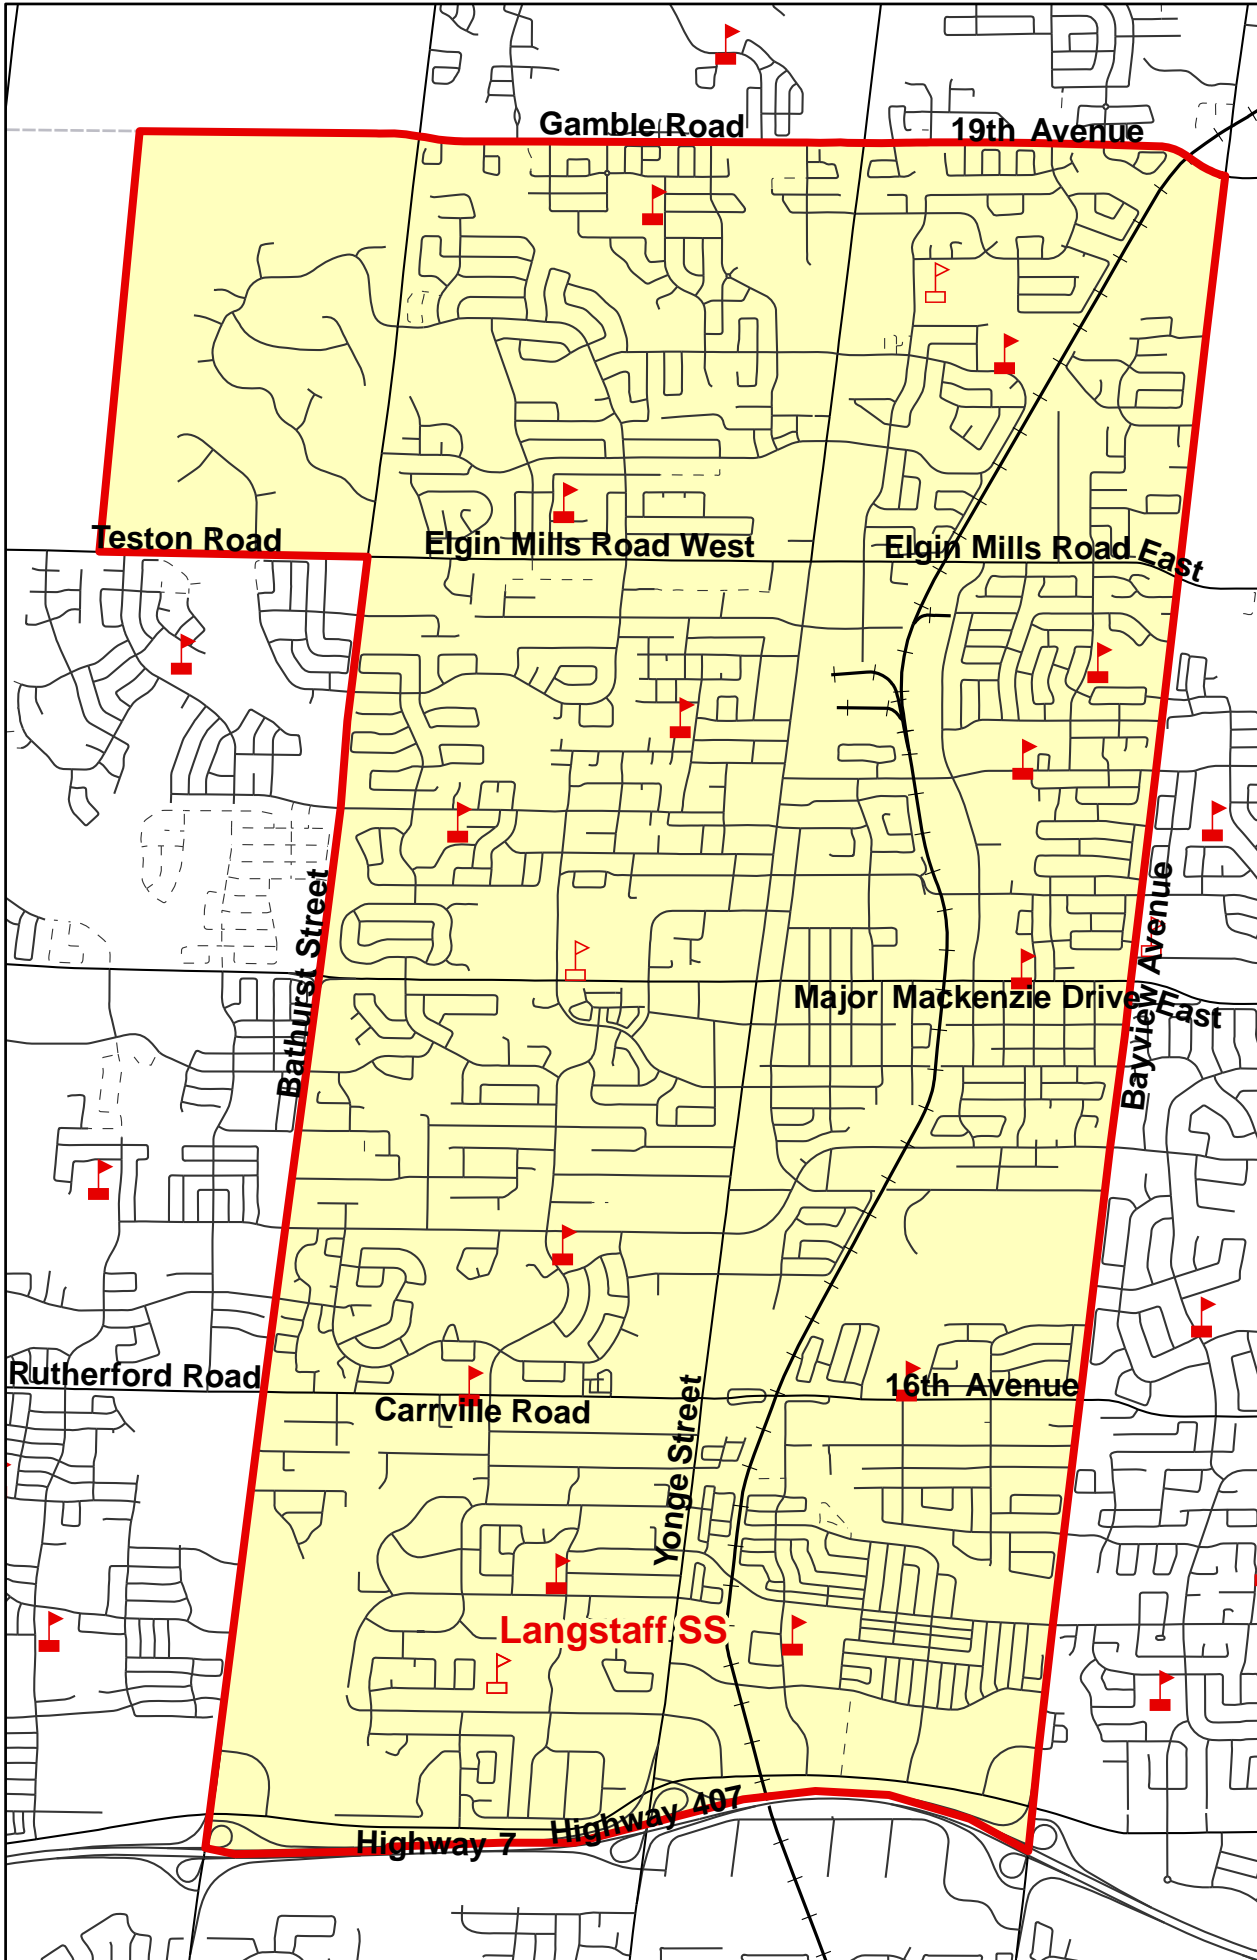

Langstaff SS, Town of Richmond Hill

Legend

- Elementary School
- Secondary School
- School Boundary
- Parcel
- Road
- Proposed Road
- Railway
- Creek/River
- Holding Area

Richmond Hill Secondary School Boundaries

Notes

Boundary Approved:
March 2002
Map Updated:
April 2012

Langstaff SS (French Immersion), Town of Richmond Hill

Legend

- Elementary School
- Secondary School
- School Boundary
- Parcel
- Road
- Proposed Road
- Railway
- Creek/River
- Holding Area

French Immersion Secondary School Boundaries

Notes

For students residing in the following boundaries:

- Adrienne Clarkson PS (west of Bayview Ave)
- Beverley Acres PS (west of Bayview Ave)
- Michaëlle Jean PS (west of Bayview Ave)

Boundary Approved: March 2010
 Map Updated: April 2012