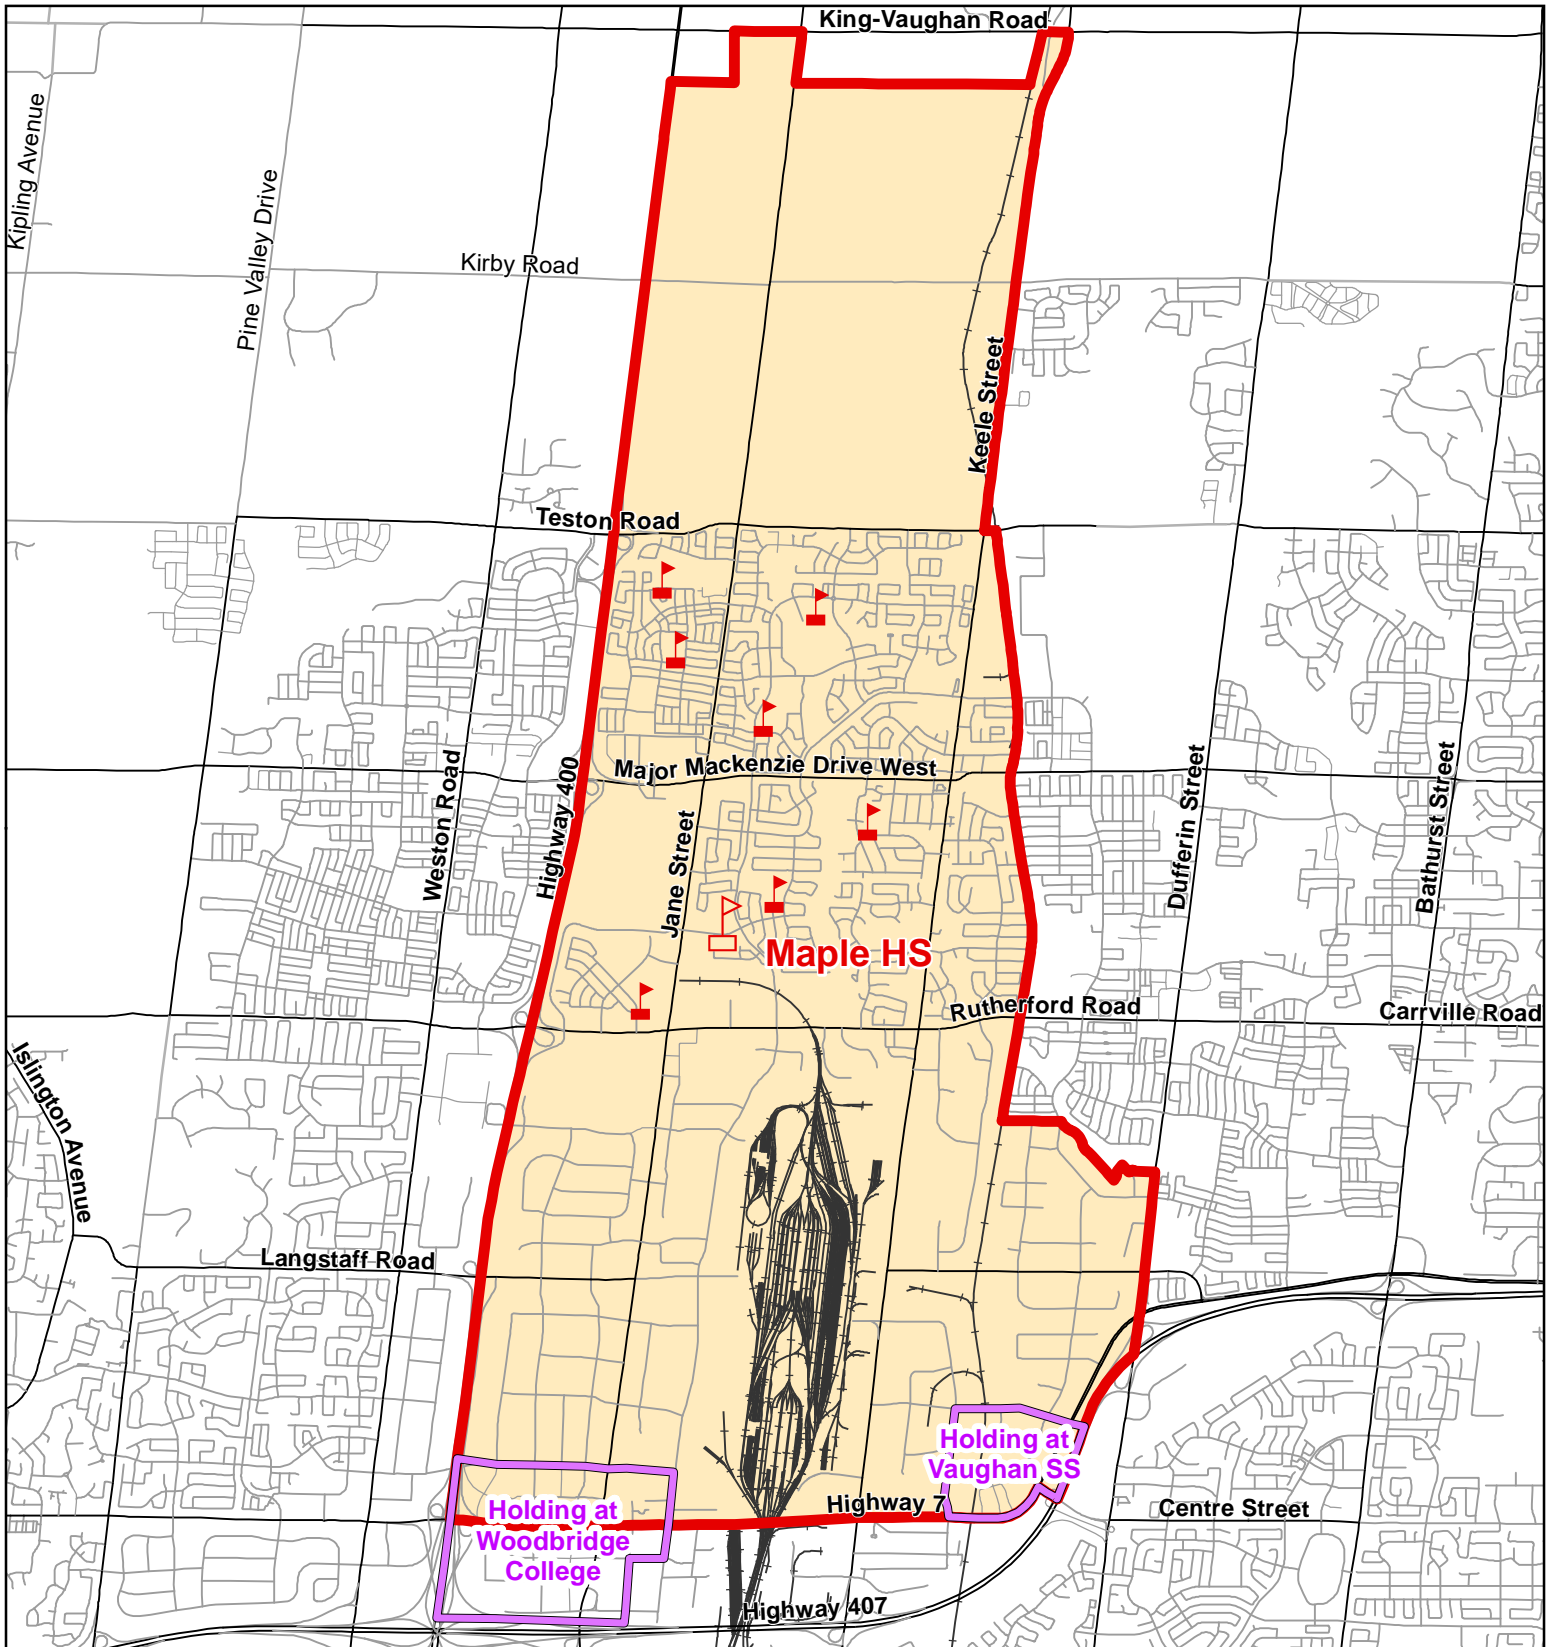

Maple HS, City of Vaughan

Legend

- | | | |
|---|---|---|
|  Elementary School |  School Boundary |  Urban Road |
|  Secondary School |  Holding Area |  Regional Road |
|  Railway |  Proposed Road | |

Notes

Students living along Highway 7 will hold at Woodbridge College and Vaughan SS. Please see map for details.

Boundary Approved: May 2007

Map Updated: August 2019

Maple HS, City of Vaughan (IB Program)

Legend

Elementary School	School Boundary	Urban Road
Secondary School	Holding Area	Regional Road
	Railway	Proposed Road

Notes
 The IB program has an application process. Please contact the school for admission details about the program.

Map Updated: August 2019