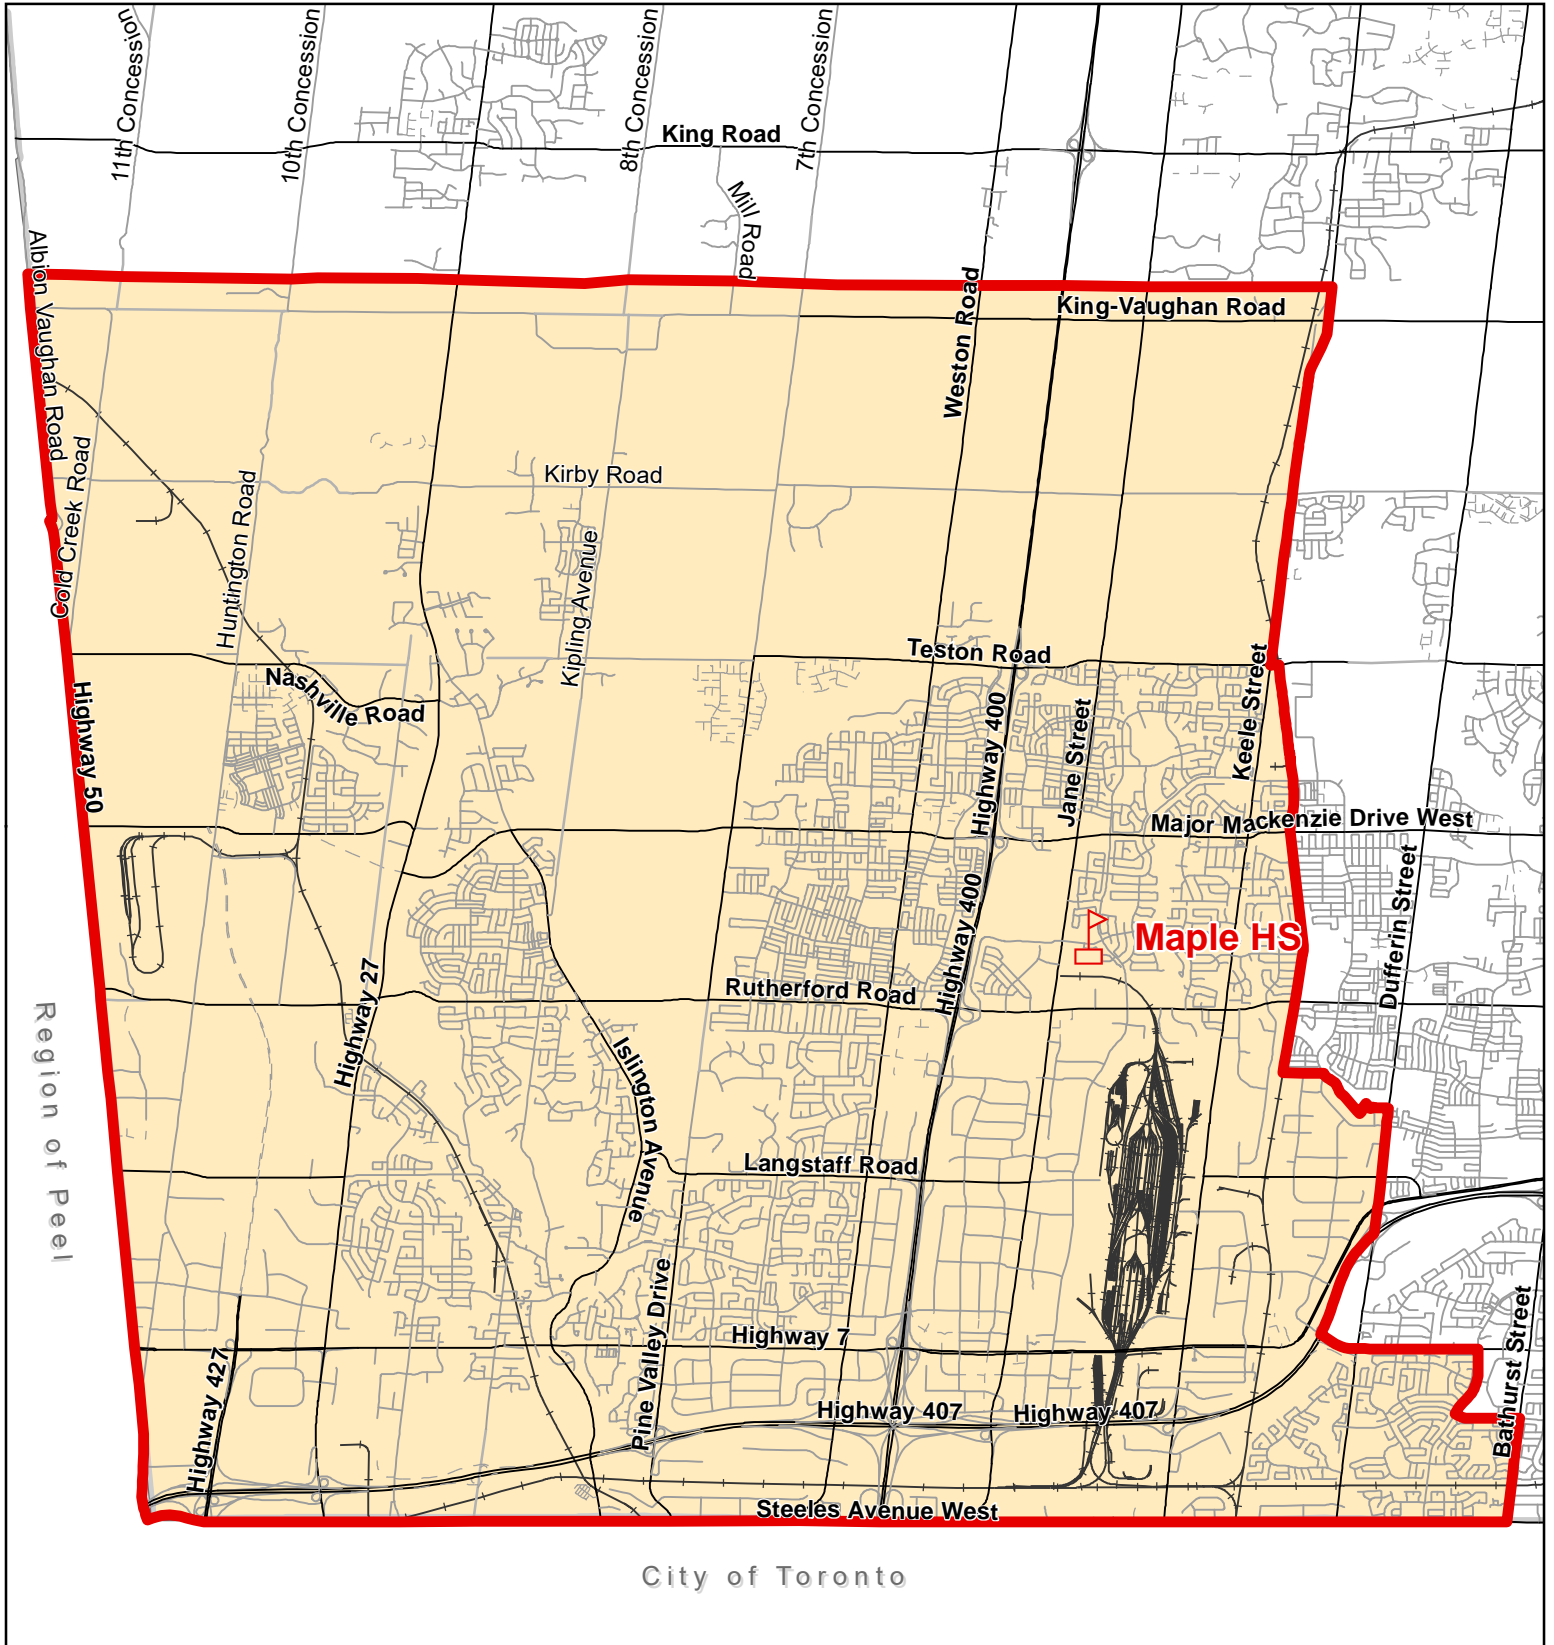

Maple HS, City of Vaughan

Legend

- | | | |
|---|---|---|
|  Elementary School |  School Boundary |  Urban Road |
|  Secondary School |  Holding Area |  Regional Road |
|  Railway |  Proposed Road | |

Notes

Students living along Highway 7 will hold at Woodbridge College and Vaughan SS. Please see map for details.

Boundary Approved: May 2007

Map Updated: August 2019

Maple HS, City of Vaughan (IB Program)

Legend

Map Updated: August 2019