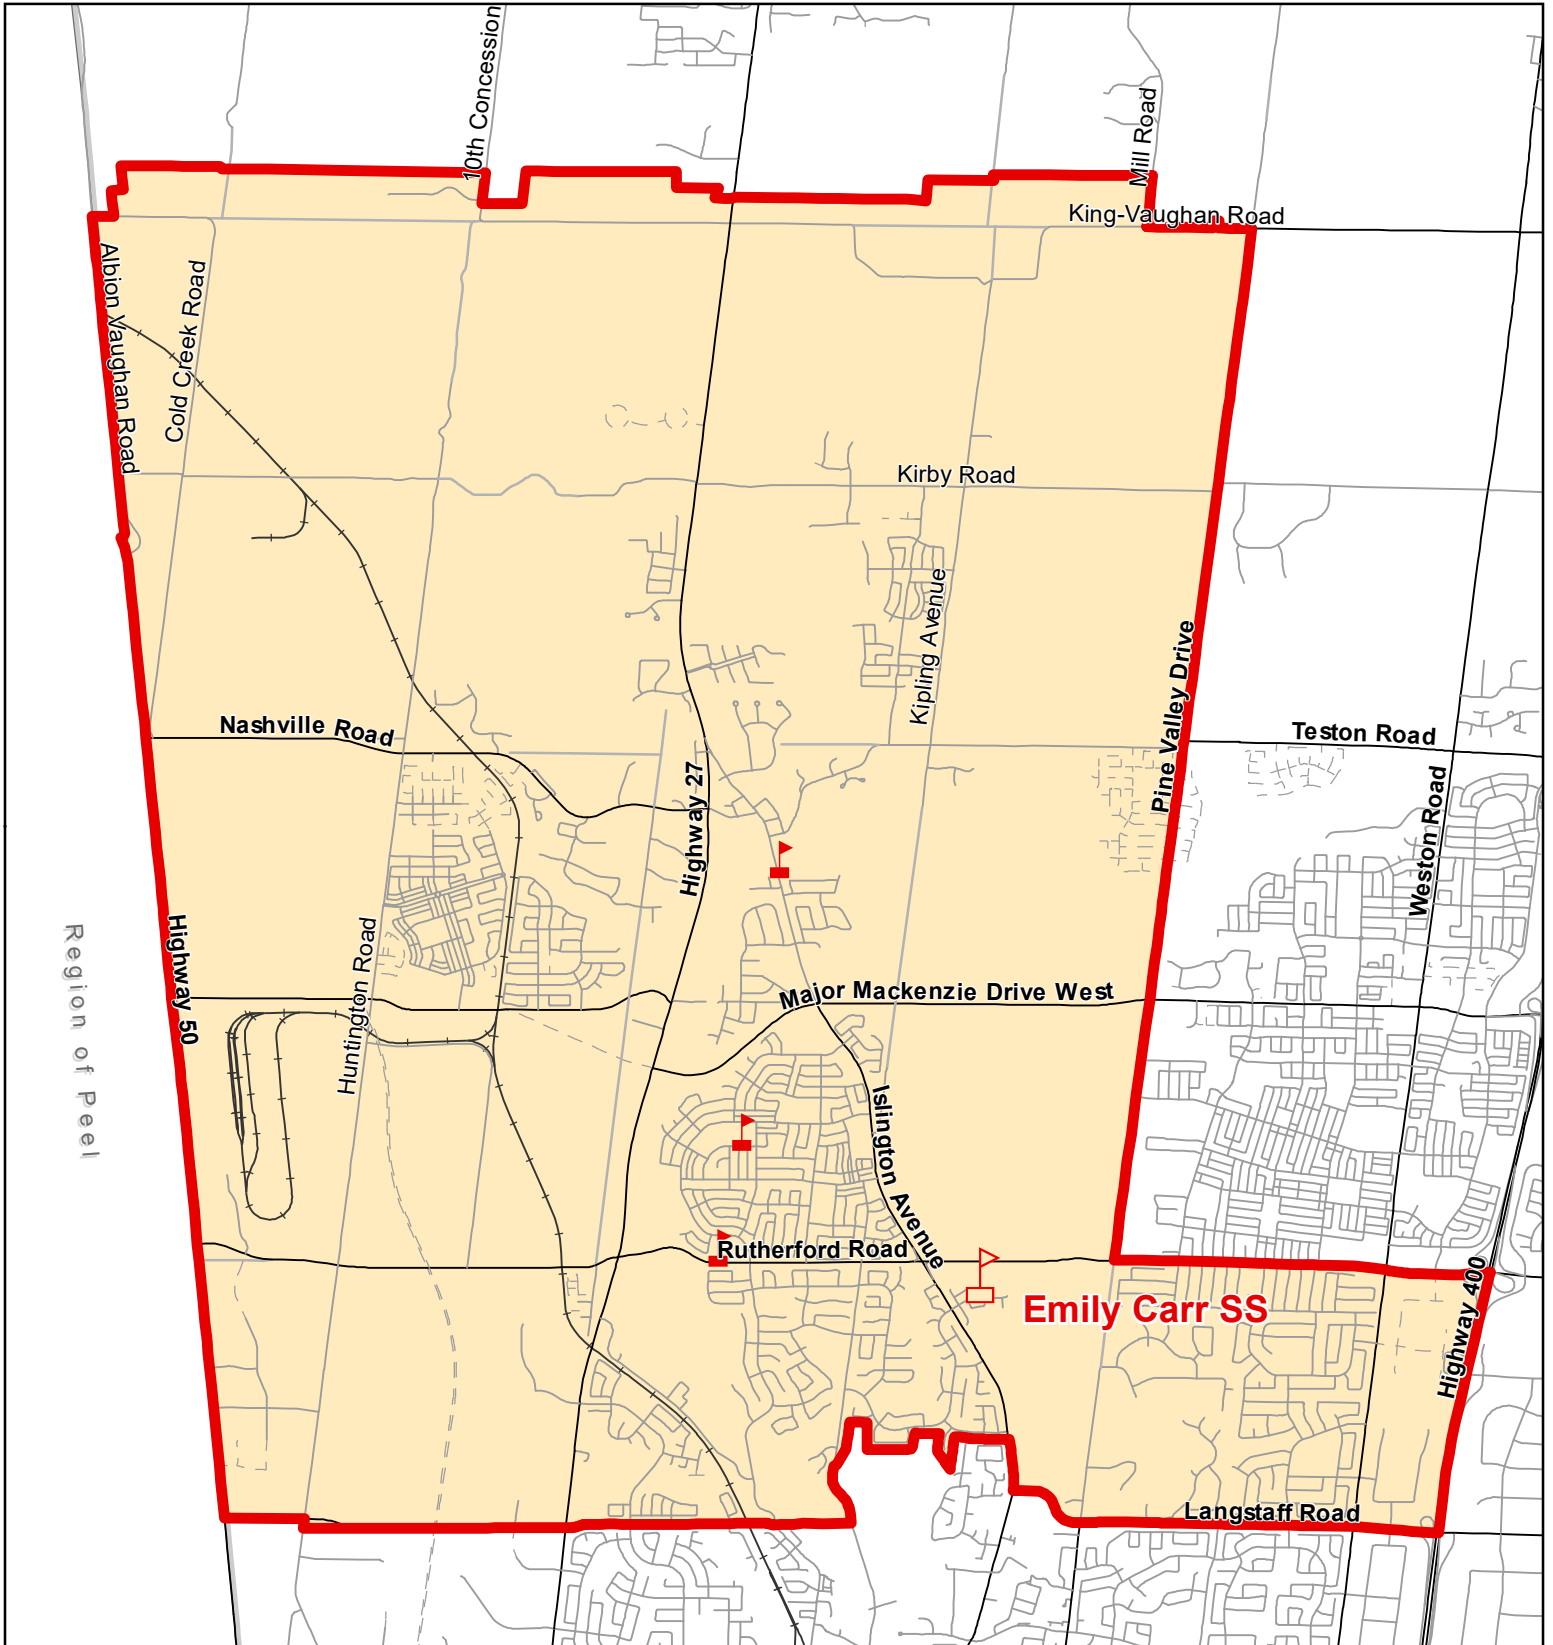

Emily Carr SS, City of Vaughan

Legend

- | | | |
|---|---|---|
|  Elementary School |  School Boundary |  Urban Road |
|  Secondary School |  Holding Area |  Regional Road |
|  Railway |  Proposed Road | |

Notes

Boundary Approved: June 2013

Map Updated: March 2020