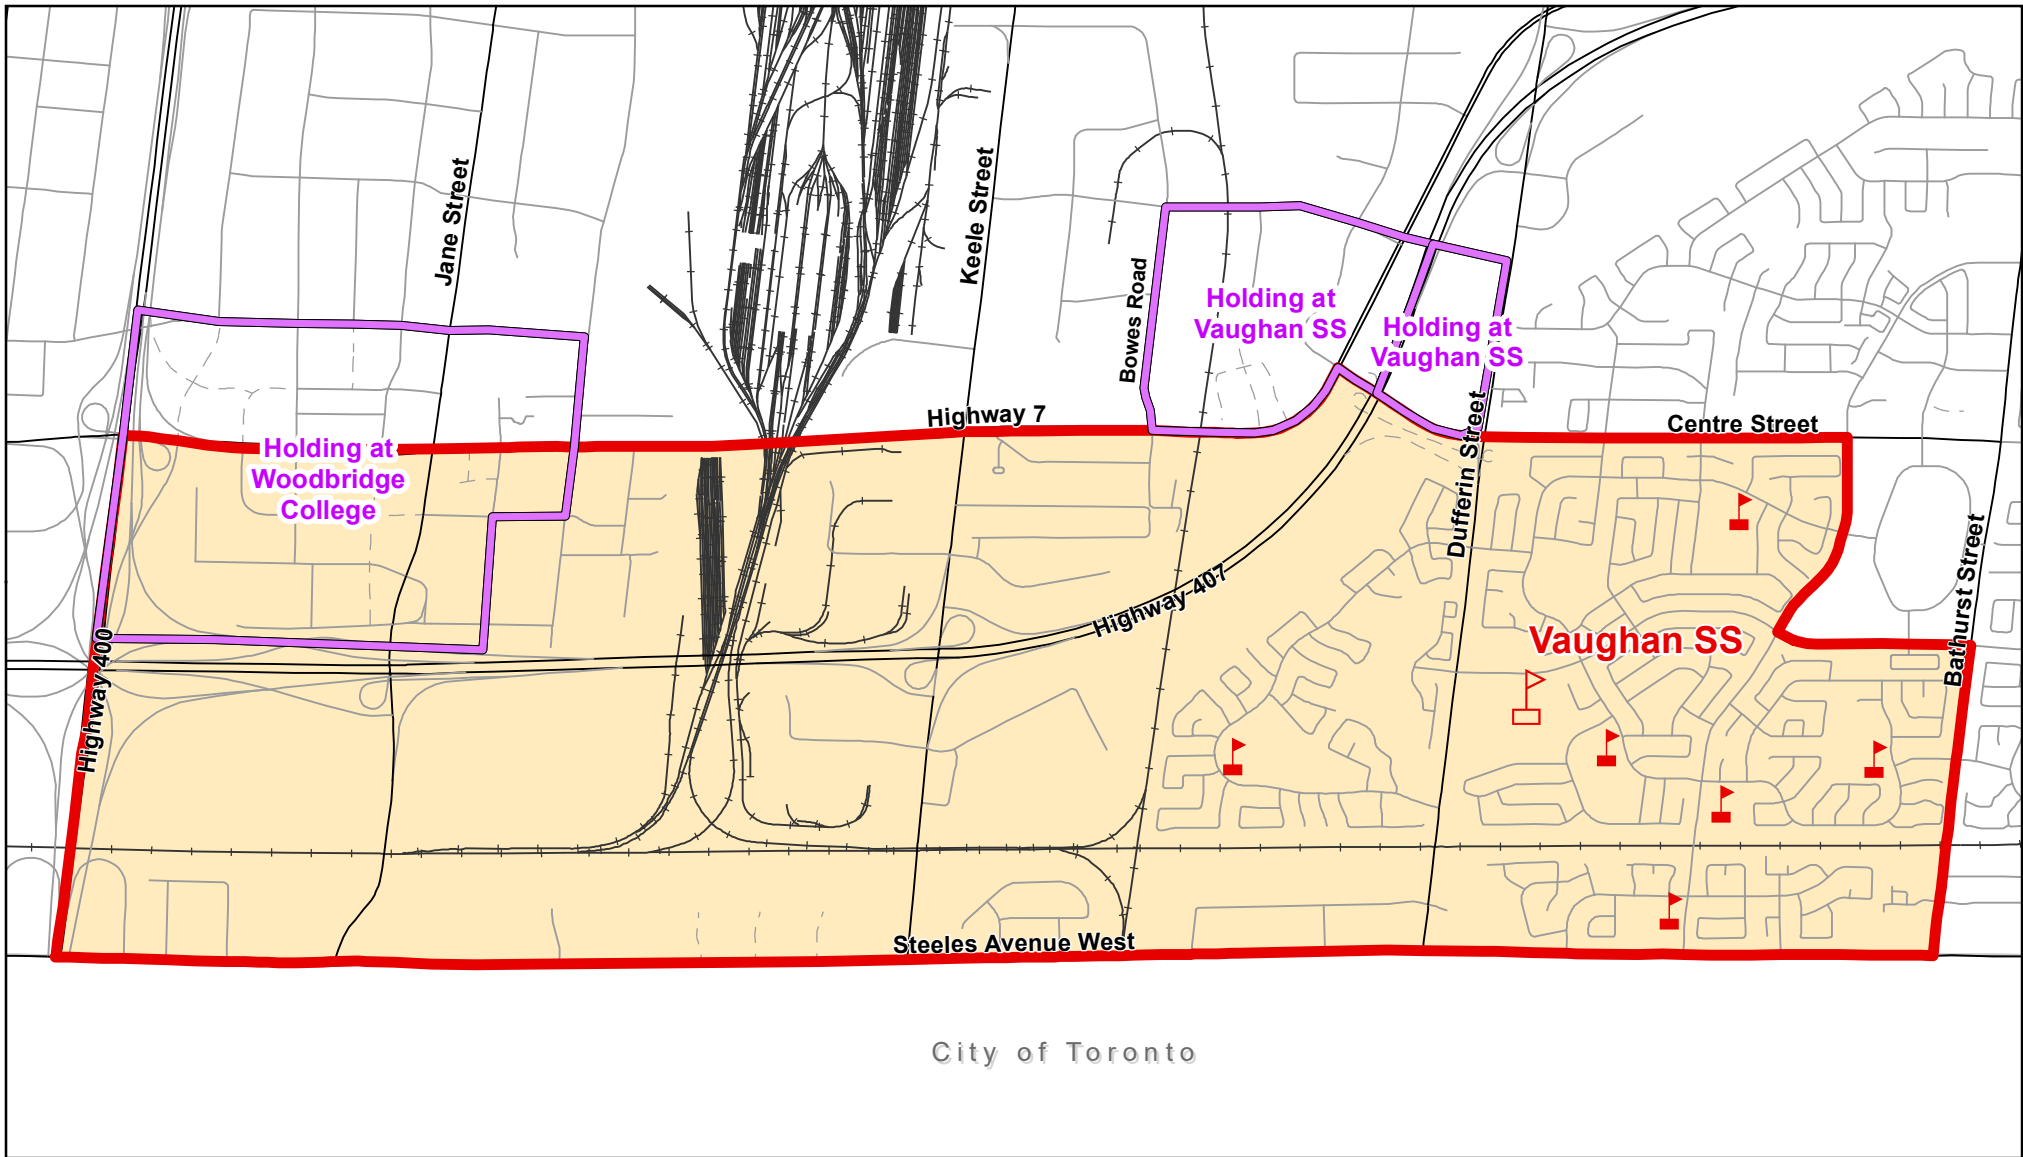

Vaughan SS, City of Vaughan

Legend

	Elementary School		School Boundary		Urban Road
	Secondary School		Holding Area		Regional Road
			Railway		Proposed Road

Notes
 Students living northeast of Highway 407 and 400 along Highway 7 will hold at Woodbridge College. Students living north of Centre Street and Highway 7 between Dufferin Street and Bowes Road will be held at Vaughan SS. Please see map for details.

Boundary Approved: 2000

Map Updated: August 2019

Vaughan SS, City of Vaughan (French Immersion)

Legend

- | | | | | | |
|---|-------------------|---|-----------------|---|---------------|
|  | Elementary School |  | School Boundary |  | Urban Road |
|  | Secondary School |  | Holding Area |  | Regional Road |
| | |  | Railway |  | Proposed Road |

Notes

Vaughan SS accommodates students living in the above French Immersion boundary.

Boundary Approved: February 2015

Map Updated: August 2019