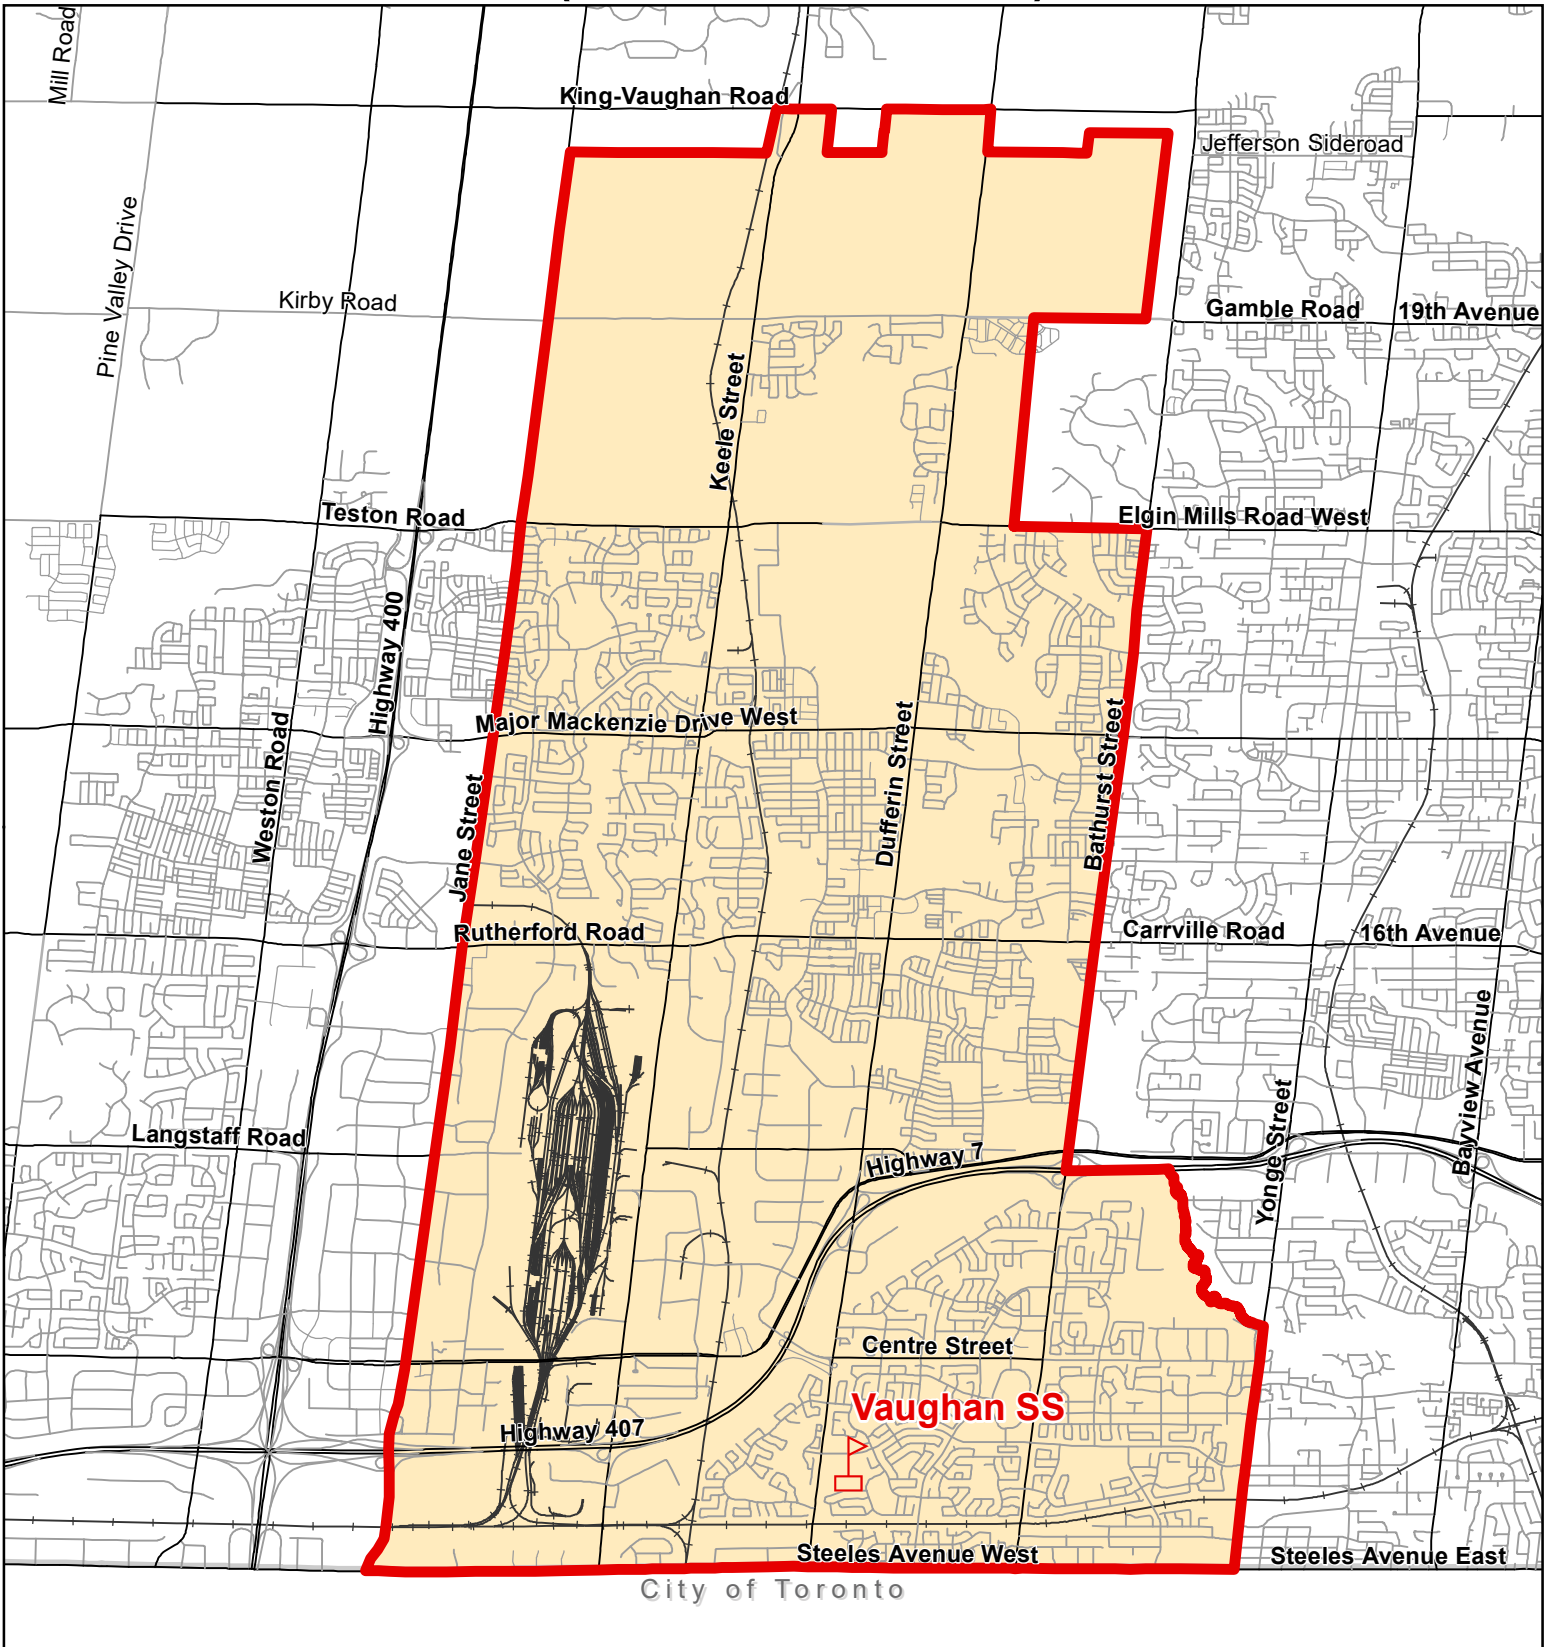

Vaughan SS, City of Vaughan

Legend

	Elementary School		School Boundary		Urban Road
	Secondary School		Holding Area		Regional Road
			Railway		Proposed Road

Notes
 Students living northeast of Highway 407 and 400 along Highway 7 will hold at Woodbridge College. Students living north of Centre Street and Highway 7 between Dufferin Street and Bowes Road will be held at Vaughan SS. Please see map for details.

Boundary Approved: 2000

Map Updated: August 2019

Vaughan SS, City of Vaughan (French Immersion)

Legend

- | | | | | | |
|---|-------------------|---|-----------------|---|---------------|
|  | Elementary School |  | School Boundary |  | Urban Road |
|  | Secondary School |  | Holding Area |  | Regional Road |
| | |  | Railway |  | Proposed Road |

Notes

Vaughan SS accommodates students living in the above French Immersion boundary.

Boundary Approved: February 2015

Map Updated: August 2019