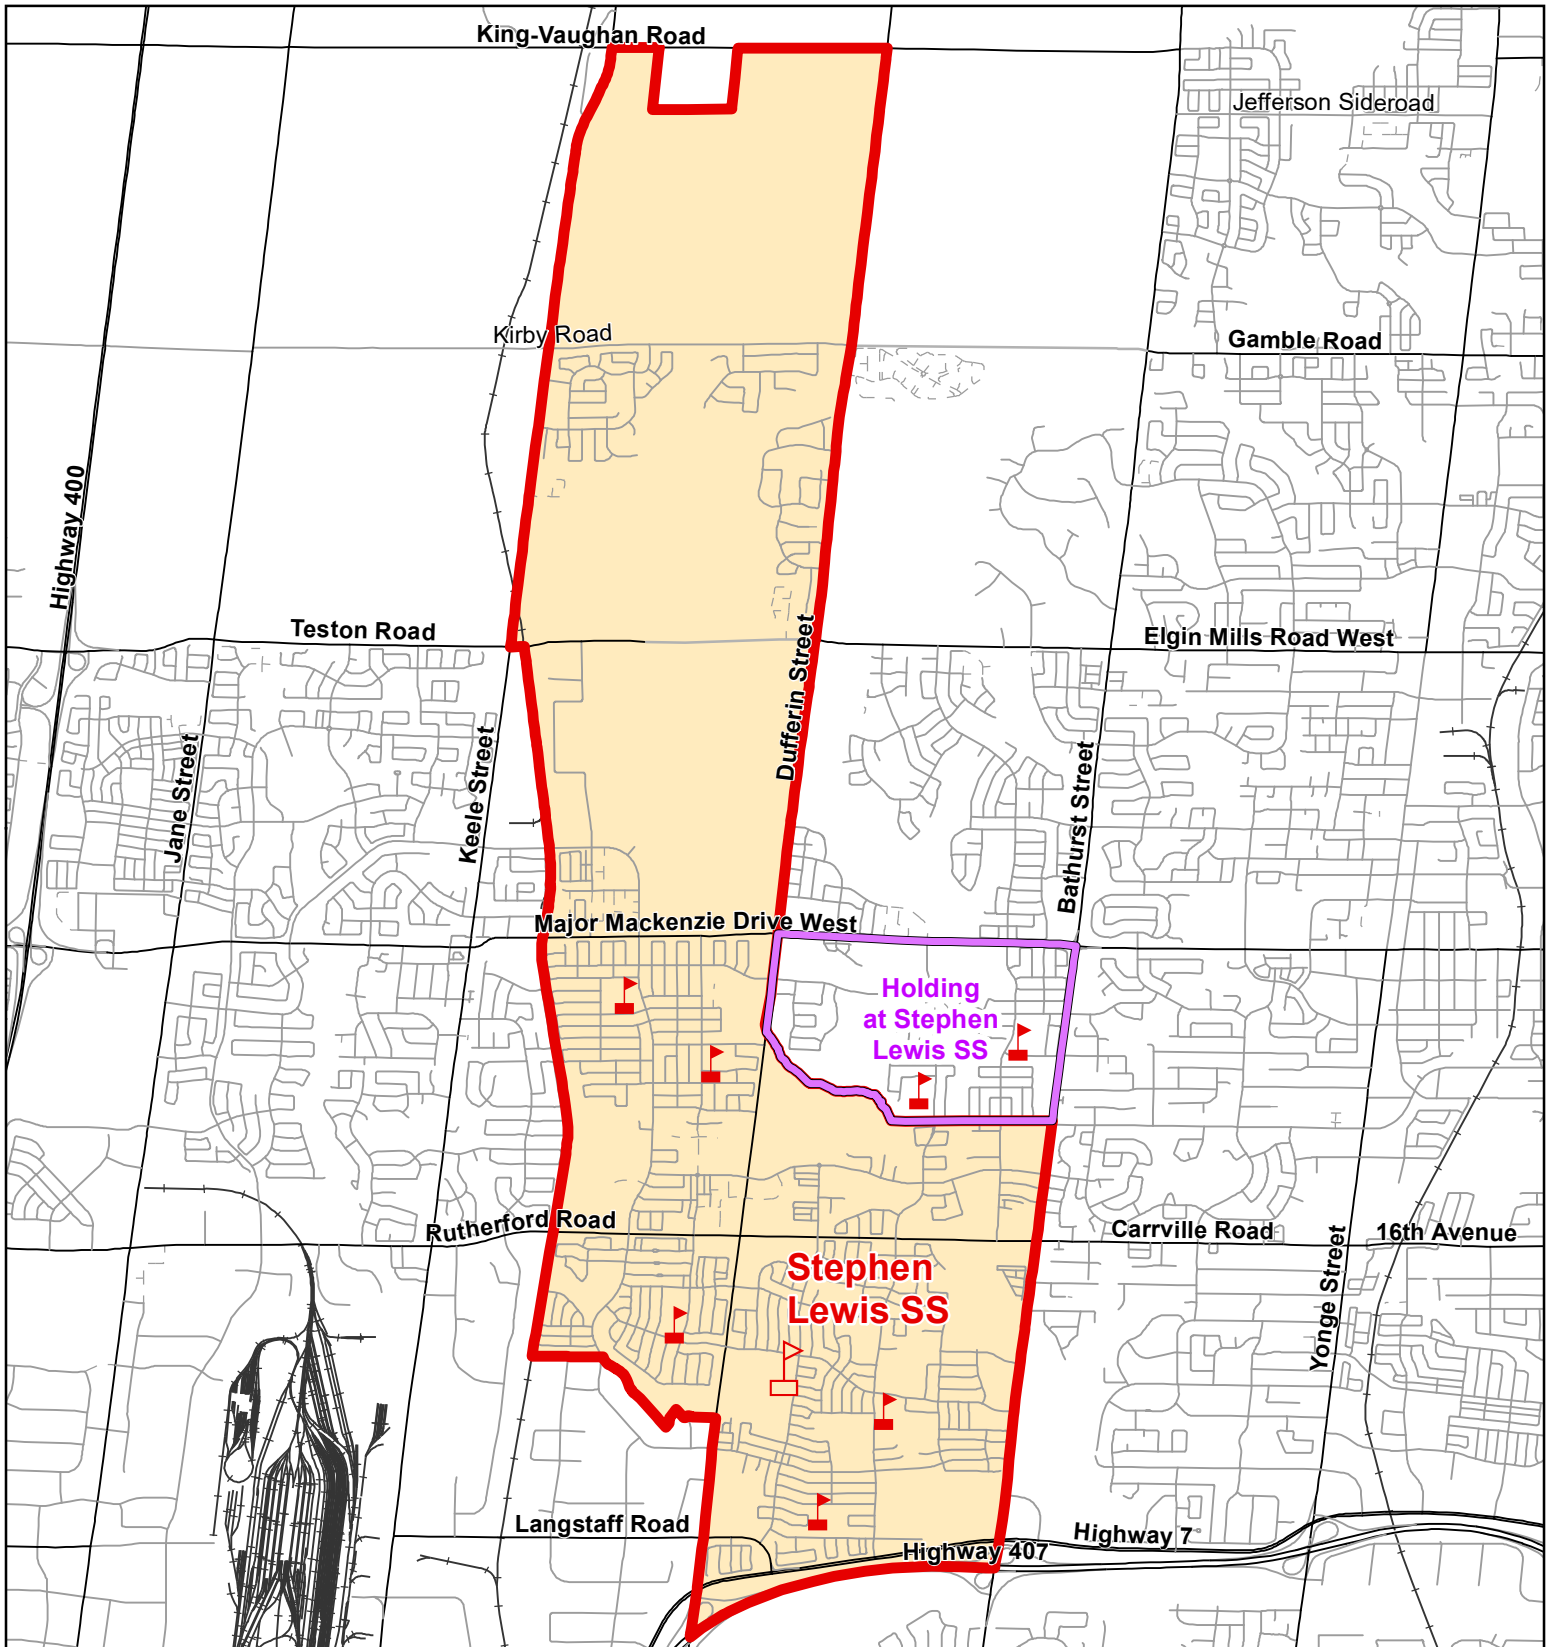

Stephen Lewis SS, City of Vaughan

Legend

- | | | |
|---|---|---|
|  Elementary School |  School Boundary |  Urban Road |
|  Secondary School |  Holding Area |  Regional Road |
|  Railway |  Proposed Road | |

Notes

Students living south of Major Mackenzie Drive West between Bathurst Street and Dufferin Street will hold at Stephen Lewis SS. Please see map for details.

Boundary Approved: January 2008

Map Updated: August 2019