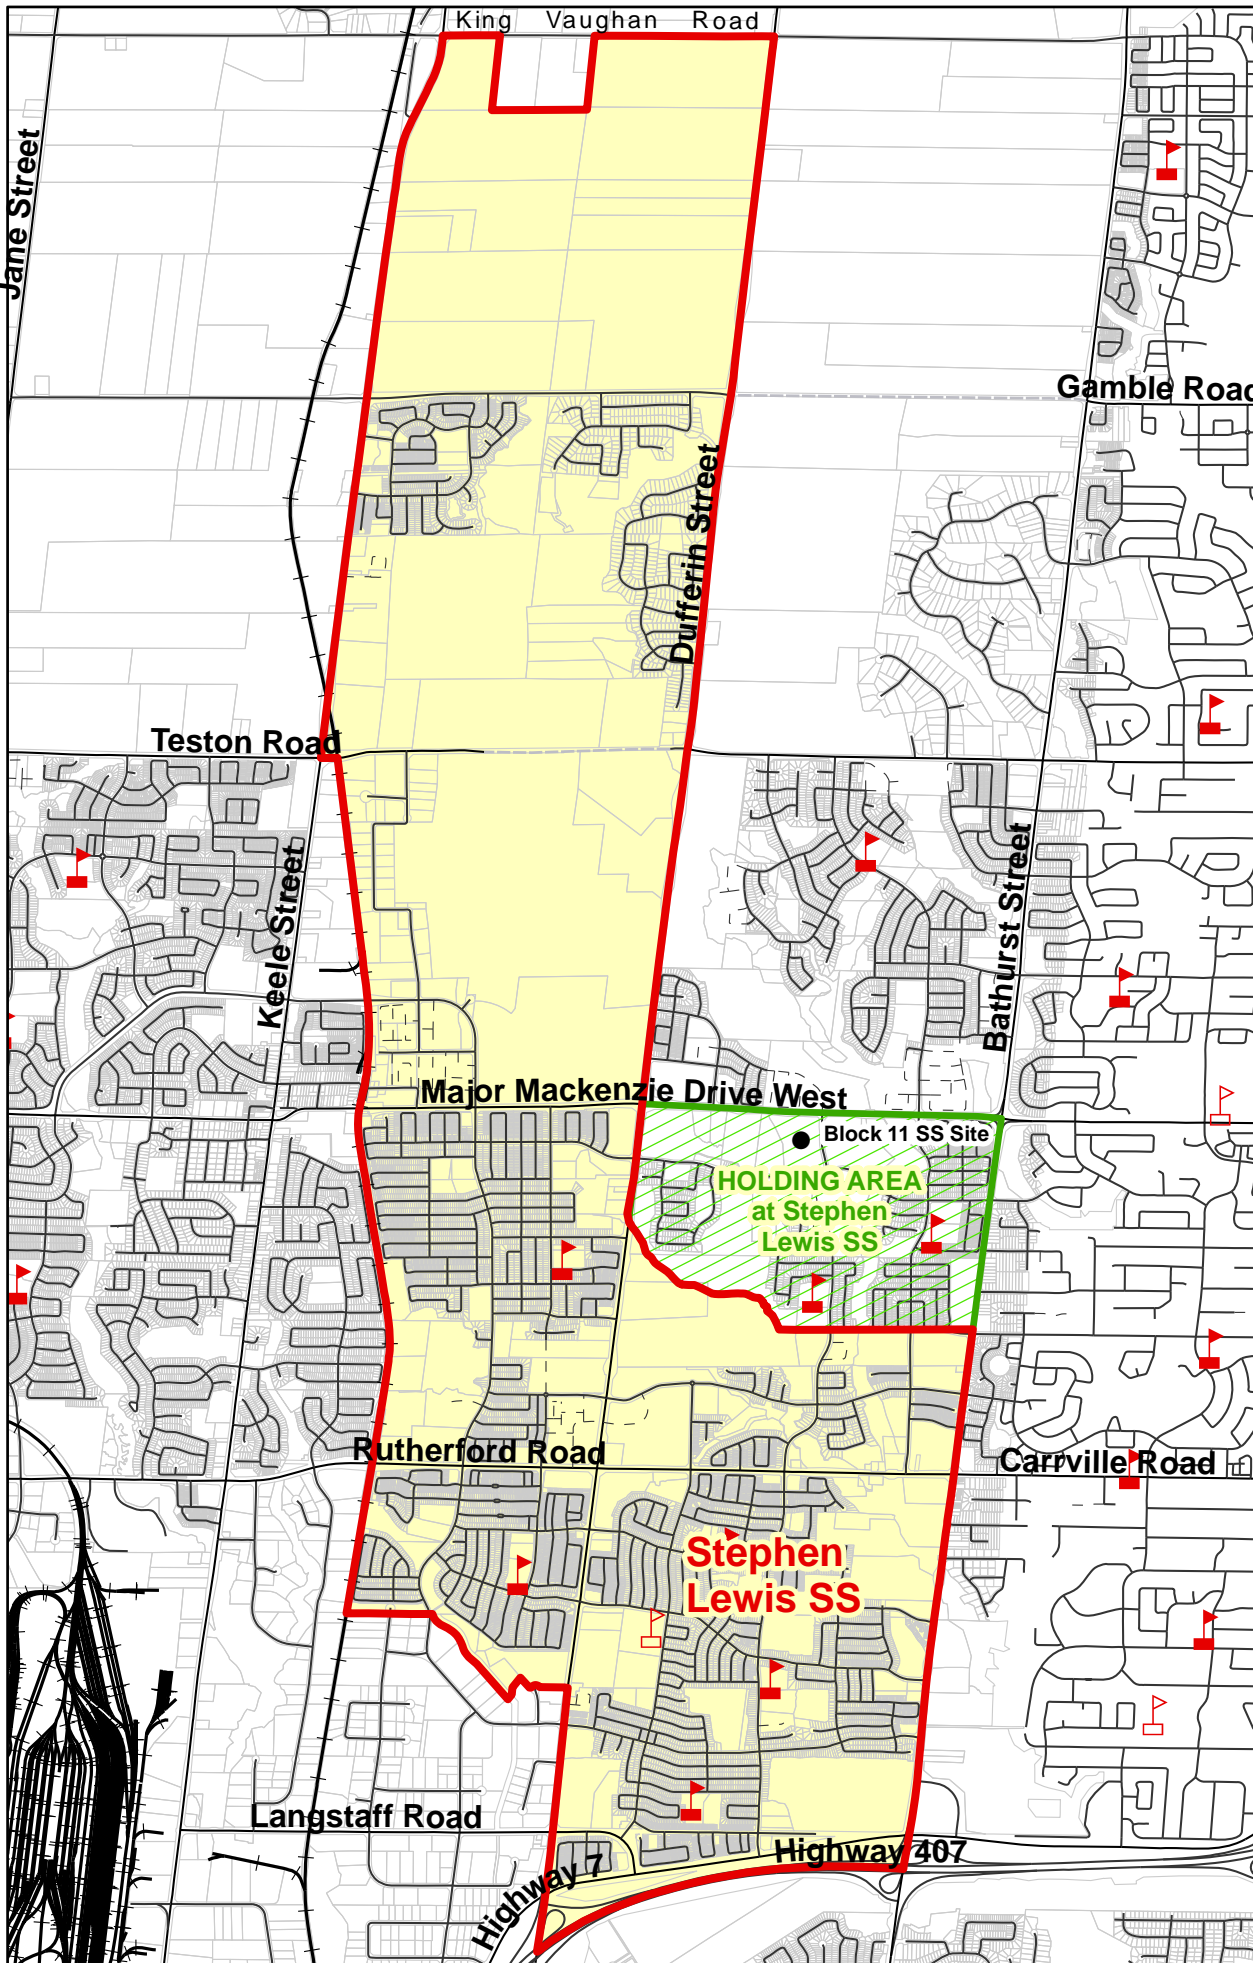

# Stephen Lewis SS, City of Vaughan

**Legend**

- Elementary School
- Secondary School
- School Boundary
- Parcel
- Road
- Proposed Road
- Railway
- Creek/River
- Holding Area

**Vaughan Secondary School Boundaries**

**Notes**

Students residing south of Major Mackenzie Drive West and west of Bathurst Street will be held at Stephen Lewis SS.

Boundary Approved:  
January 31, 2008  
Map Updated:  
July 2015