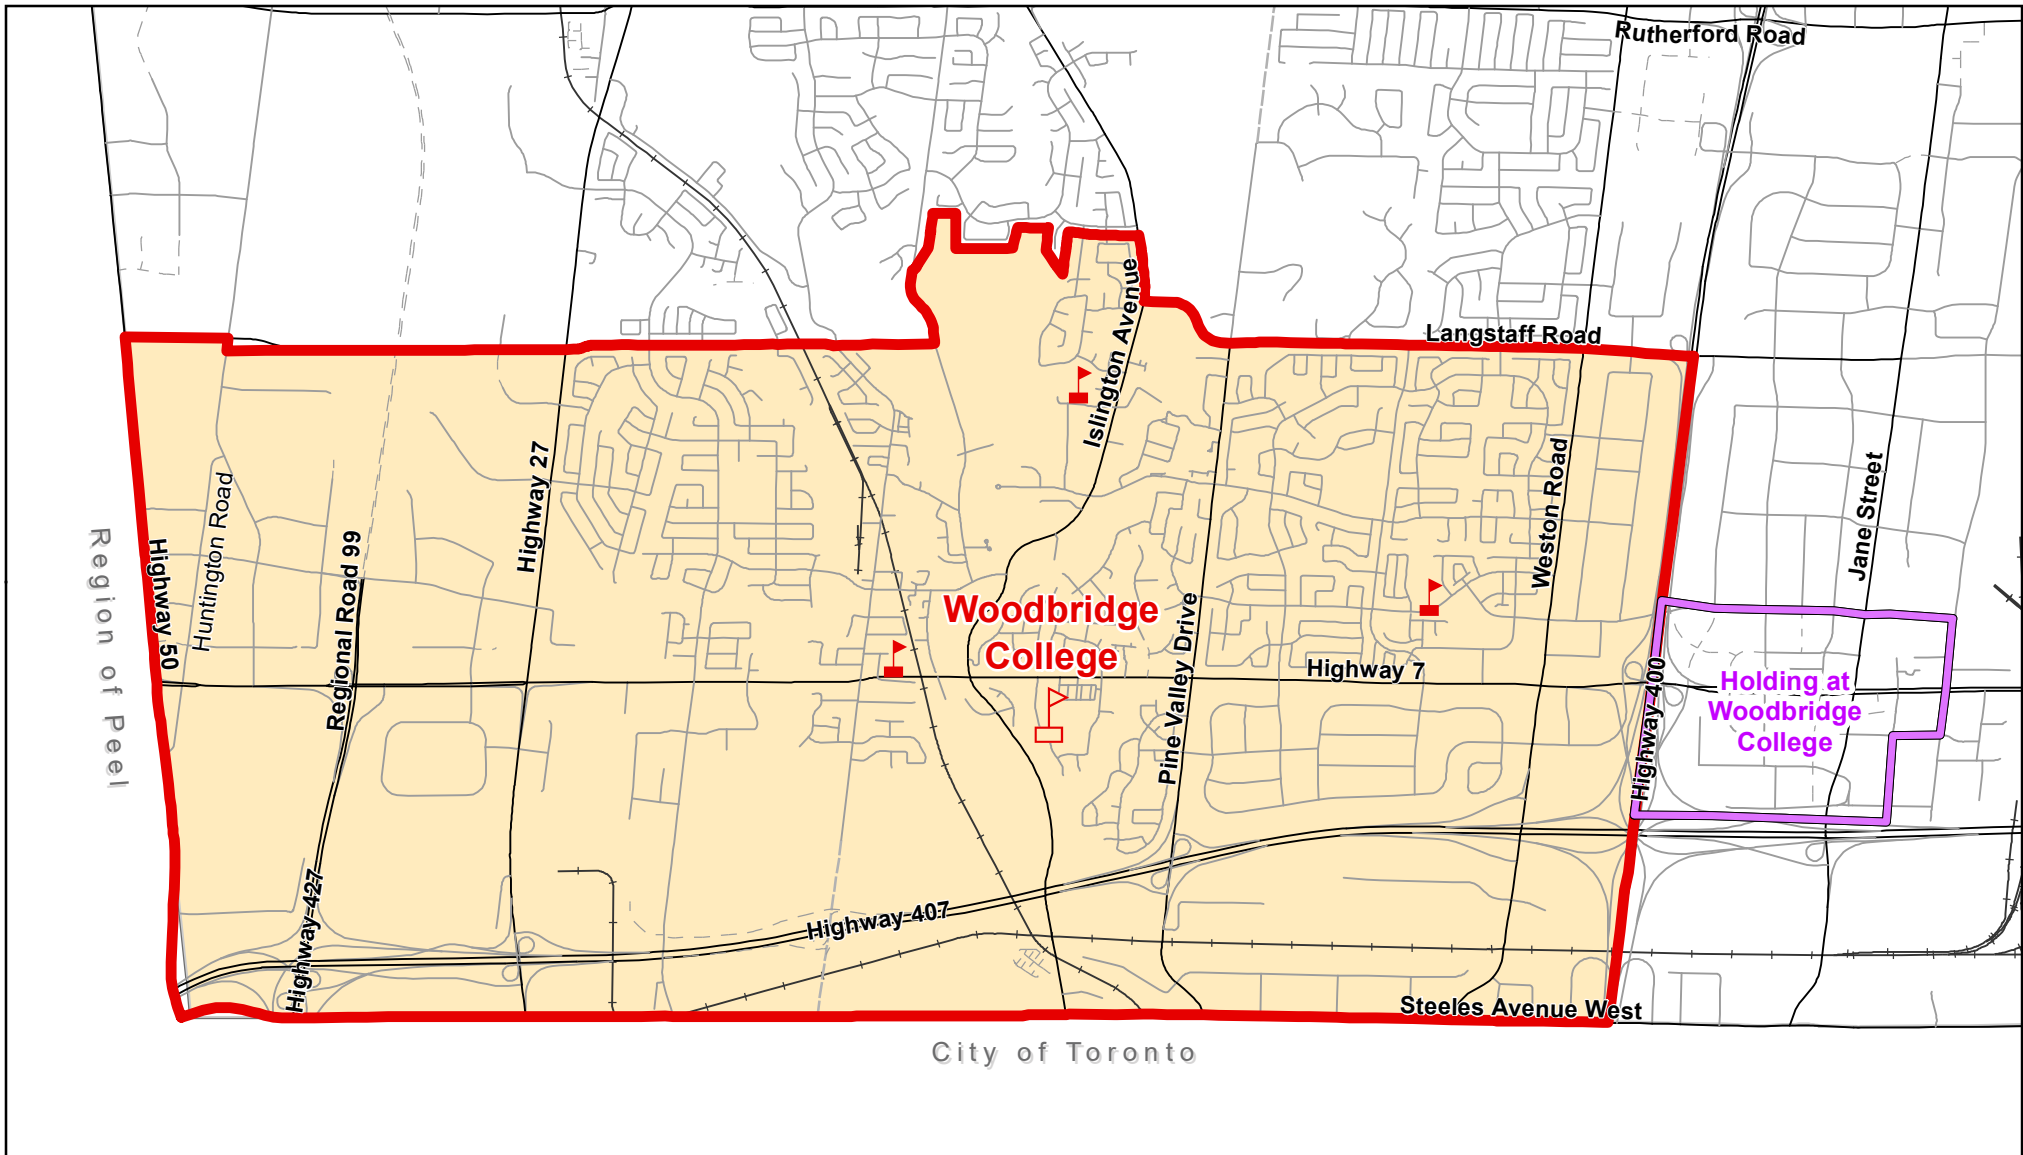

Woodbridge College, City of Vaughan

Legend

- | | | | | | |
|---|-------------------|---|-----------------|---|---------------|
|  | Elementary School |  | School Boundary |  | Urban Road |
|  | Secondary School |  | Holding Area |  | Regional Road |
| | |  | Railway |  | Proposed Road |

Notes

Students living northeast of Highway 407 and 400 along Highway 7 will hold at Woodbridge College. Please see map for details.

Boundary Approved: 2002

Map Updated: August 2019

Woodbridge College, City of Vaughan (French Immersion)

Legend

- | | | | | | |
|---|-------------------|---|-----------------|---|---------------|
|  | Elementary School |  | School Boundary |  | Urban Road |
|  | Secondary School |  | Holding Area |  | Regional Road |
|  | Railway |  | Proposed Road | | |

Notes

Woodbridge College accommodates students living in the above French Immersion boundary.

Boundary Approved: February 2015

Map Updated: August 2019