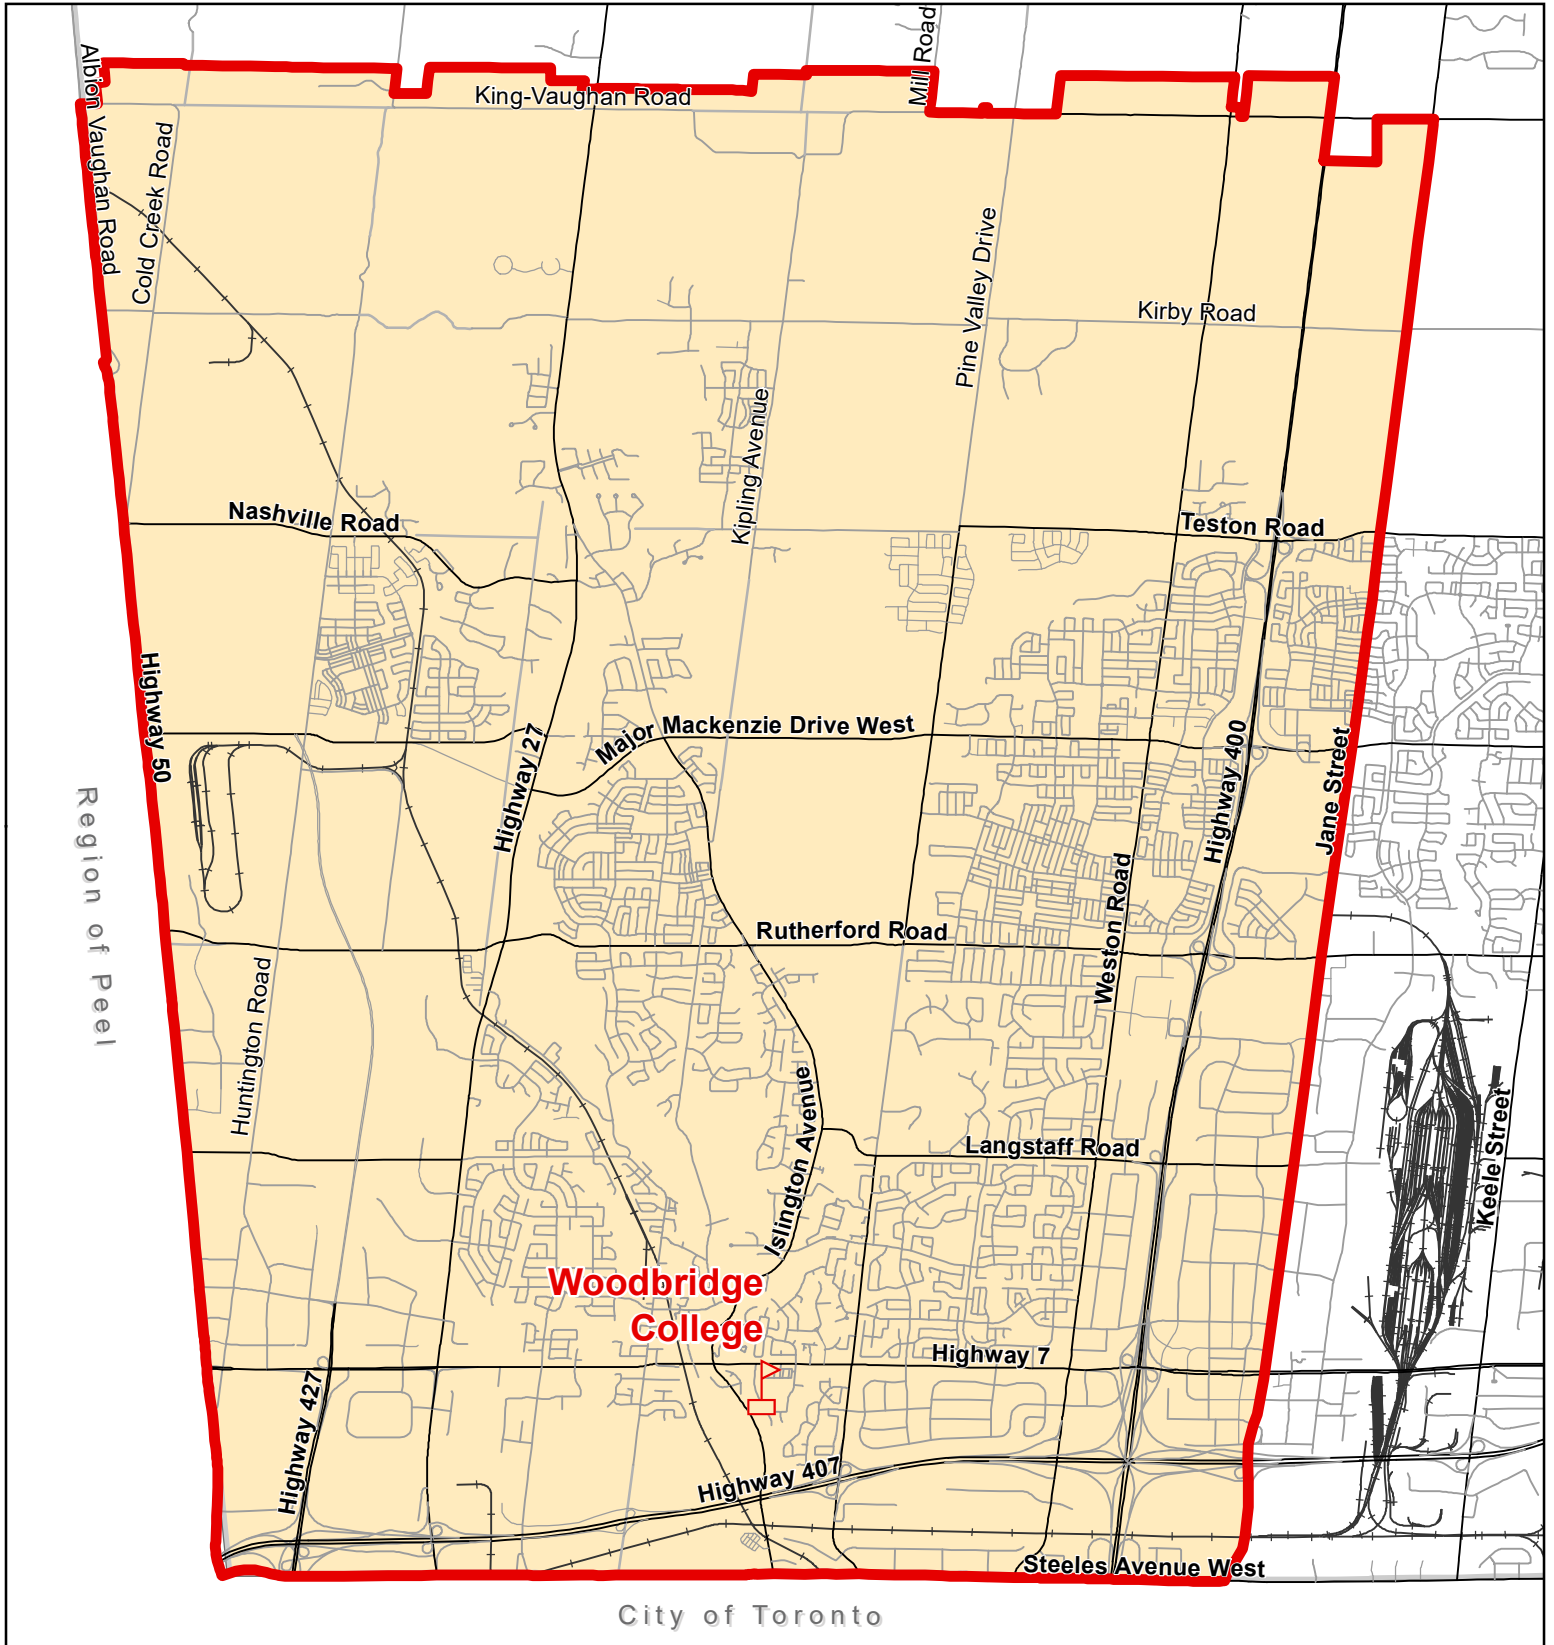

Woodbridge College, City of Vaughan

Legend

- | | | | | | |
|---|-------------------|---|-----------------|---|---------------|
|  | Elementary School |  | School Boundary |  | Urban Road |
|  | Secondary School |  | Holding Area |  | Regional Road |
| | |  | Railway |  | Proposed Road |

Notes

Students living northeast of Highway 407 and 400 along Highway 7 will hold at Woodbridge College. Please see map for details.

Boundary Approved: 2002

Map Updated: August 2019

Woodbridge College, City of Vaughan (French Immersion)

Notes

Woodbridge College accommodates students living in the above French Immersion boundary.

Boundary Approved: February 2015

Map Updated: August 2019