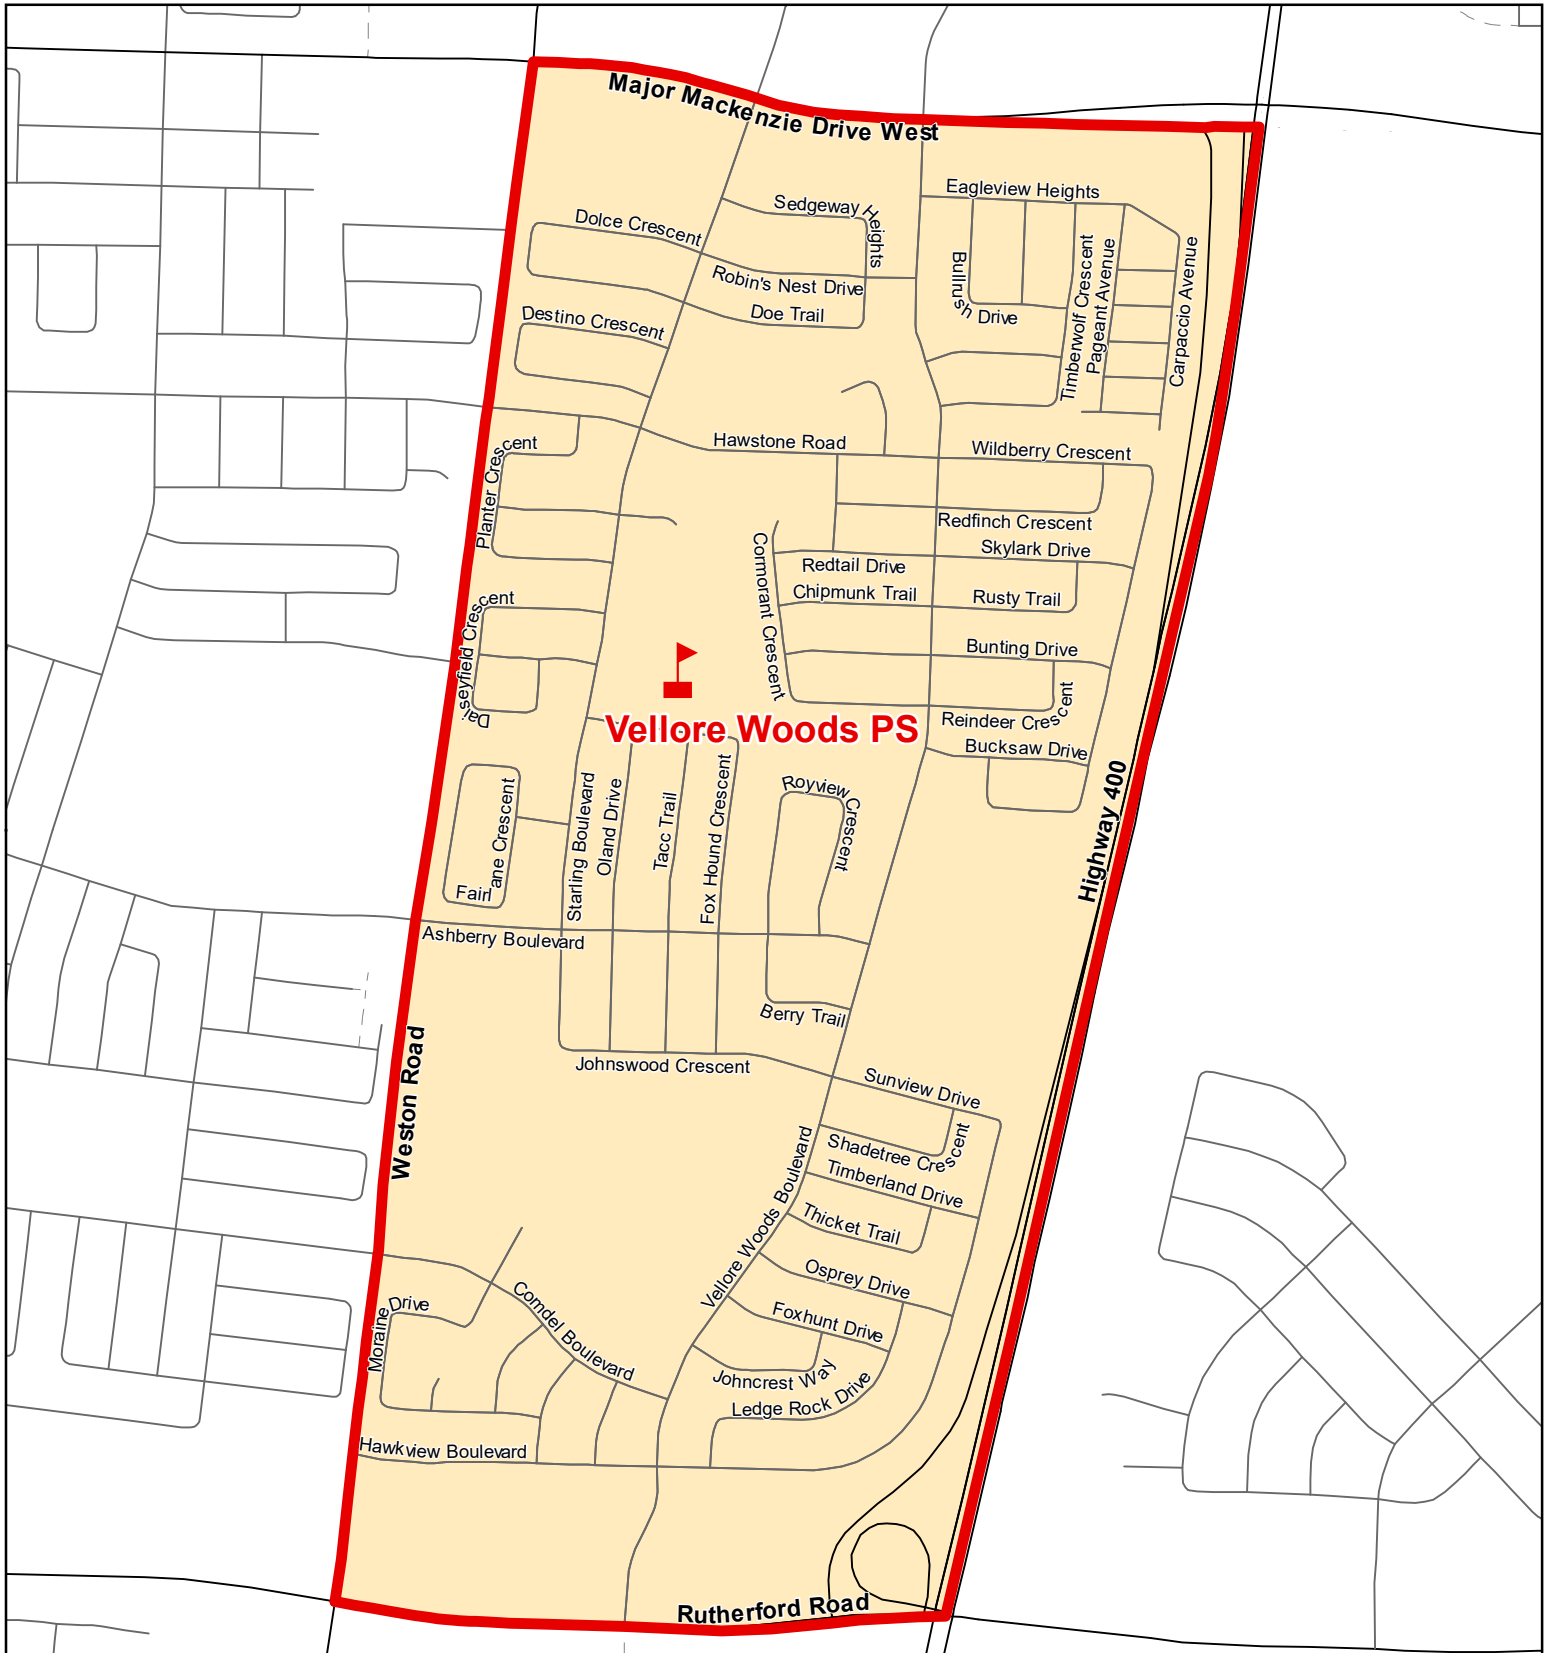

Vellore Woods PS, City of Vaughan

Legend

-  Elementary School
-  School Boundary
-  Urban Road
-  Secondary School
-  Holding Area
-  Regional Road
-  Railway
-  Proposed Road

Notes

A portion of the Maple Creek PS boundary will be held at Vellore Woods PS.

Boundary Approved: 2002

Map Updated: August 2019

Holding Area at Vellore Woods PS, City of Vaughan

Legend

- | | | |
|---|---|---|
|  Elementary School |  School Boundary |  Urban Road |
|  Secondary School |  Holding Area |  Regional Road |
| |  Railway |  Proposed Road |

Notes

The above noted area of Maple Creek PS will be held at Vellore Woods PS.

Map Updated: August 2019