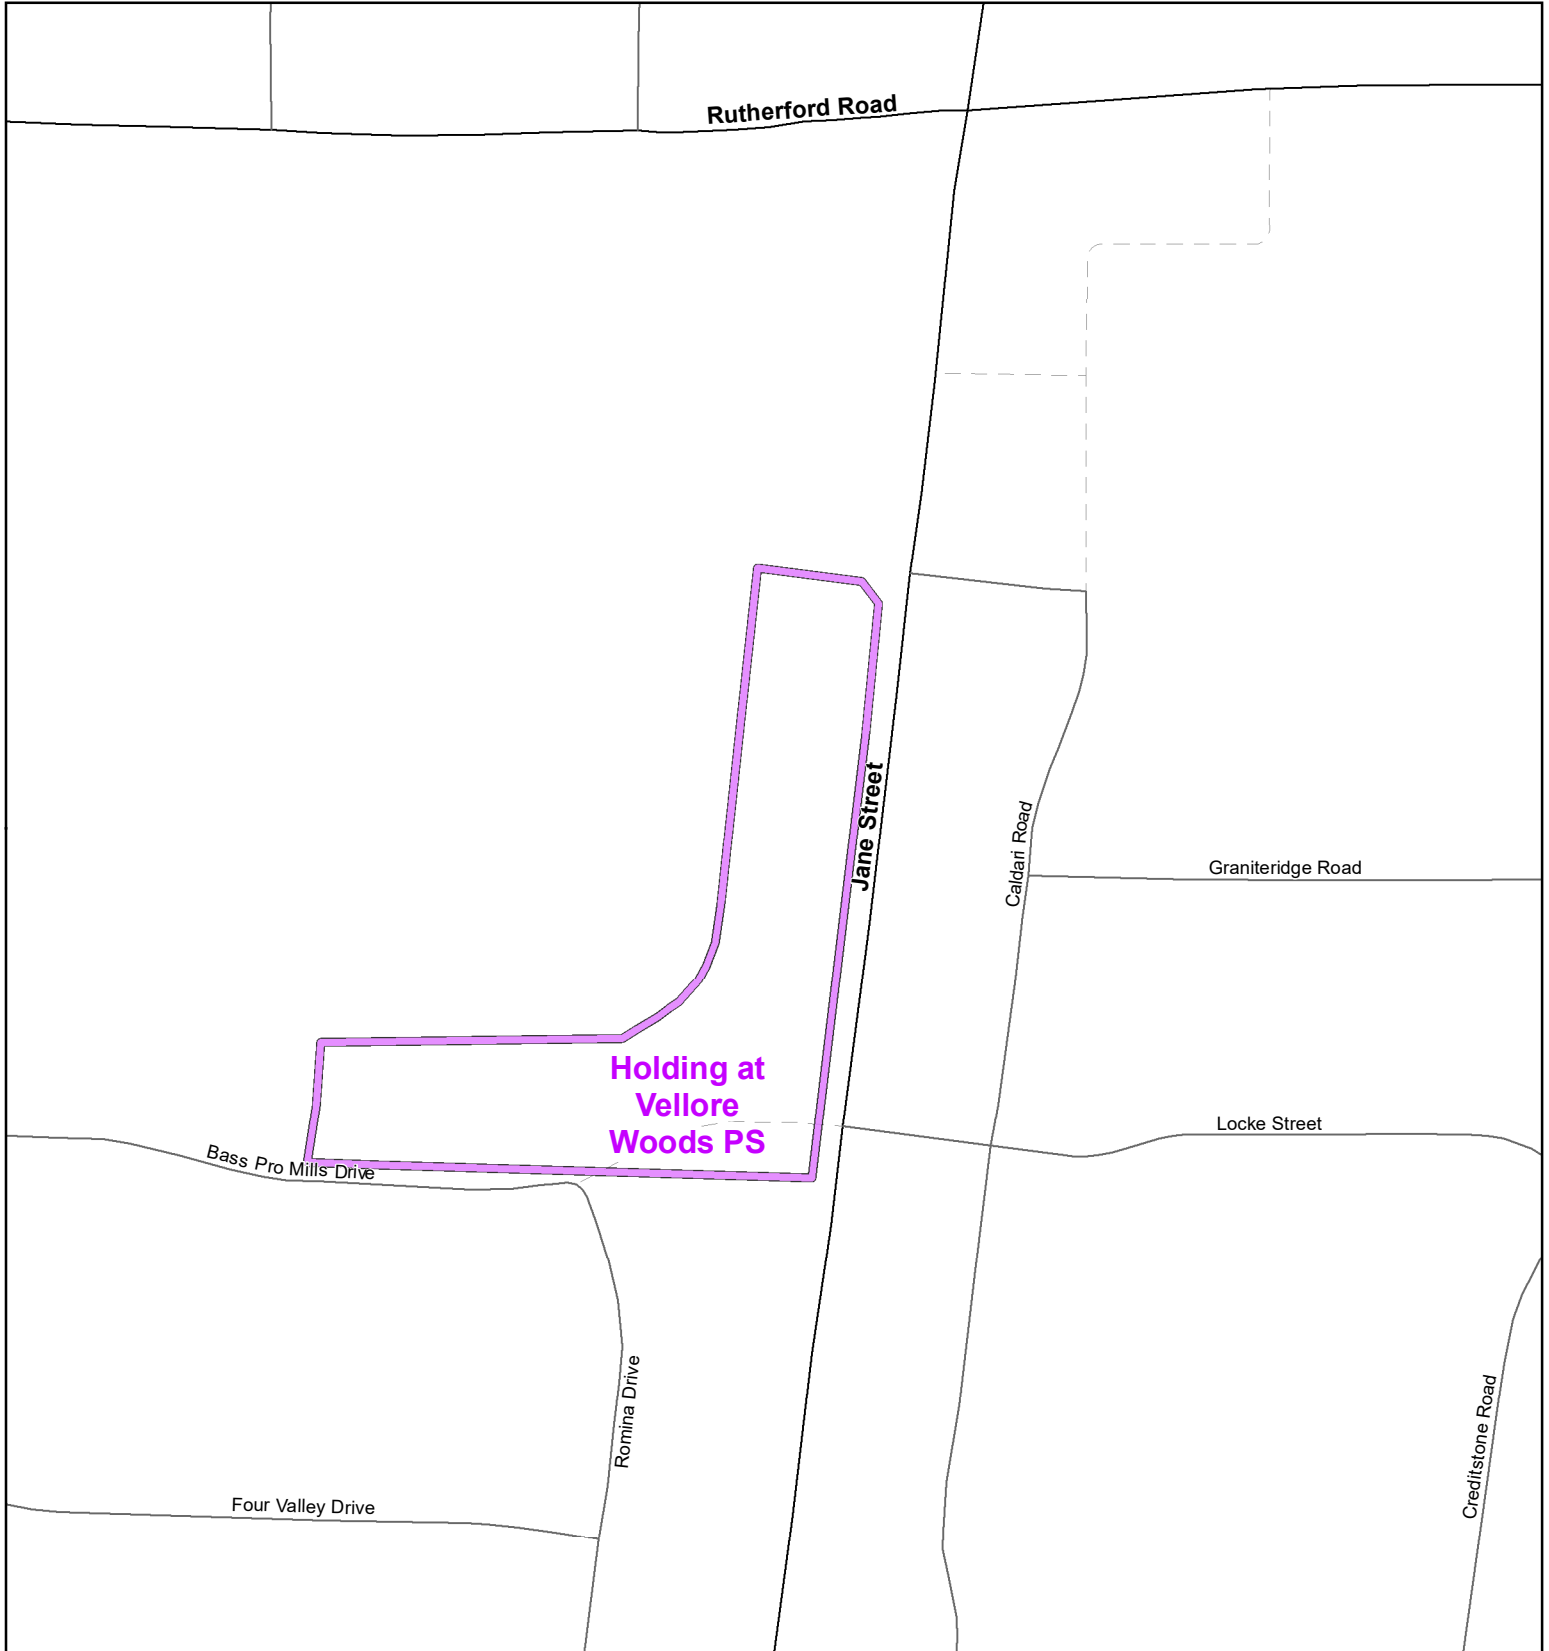

Vellore Woods PS, City of Vaughan

Legend

-  Elementary School
-  School Boundary
-  Urban Road
-  Secondary School
-  Holding Area
-  Regional Road
-  Railway
-  Proposed Road

Notes

A portion of the Maple Creek PS boundary will be held at Vellore Woods PS.

Boundary Approved: 2002

Map Updated: August 2019

Holding Area at Vellore Woods PS, City of Vaughan

Legend

- | | | |
|---|---|---|
|  Elementary School |  School Boundary |  Urban Road |
|  Secondary School |  Holding Area |  Regional Road |
| |  Railway |  Proposed Road |

Notes

The above noted area of Maple Creek PS will be held at Vellore Woods PS.

Map Updated: August 2019