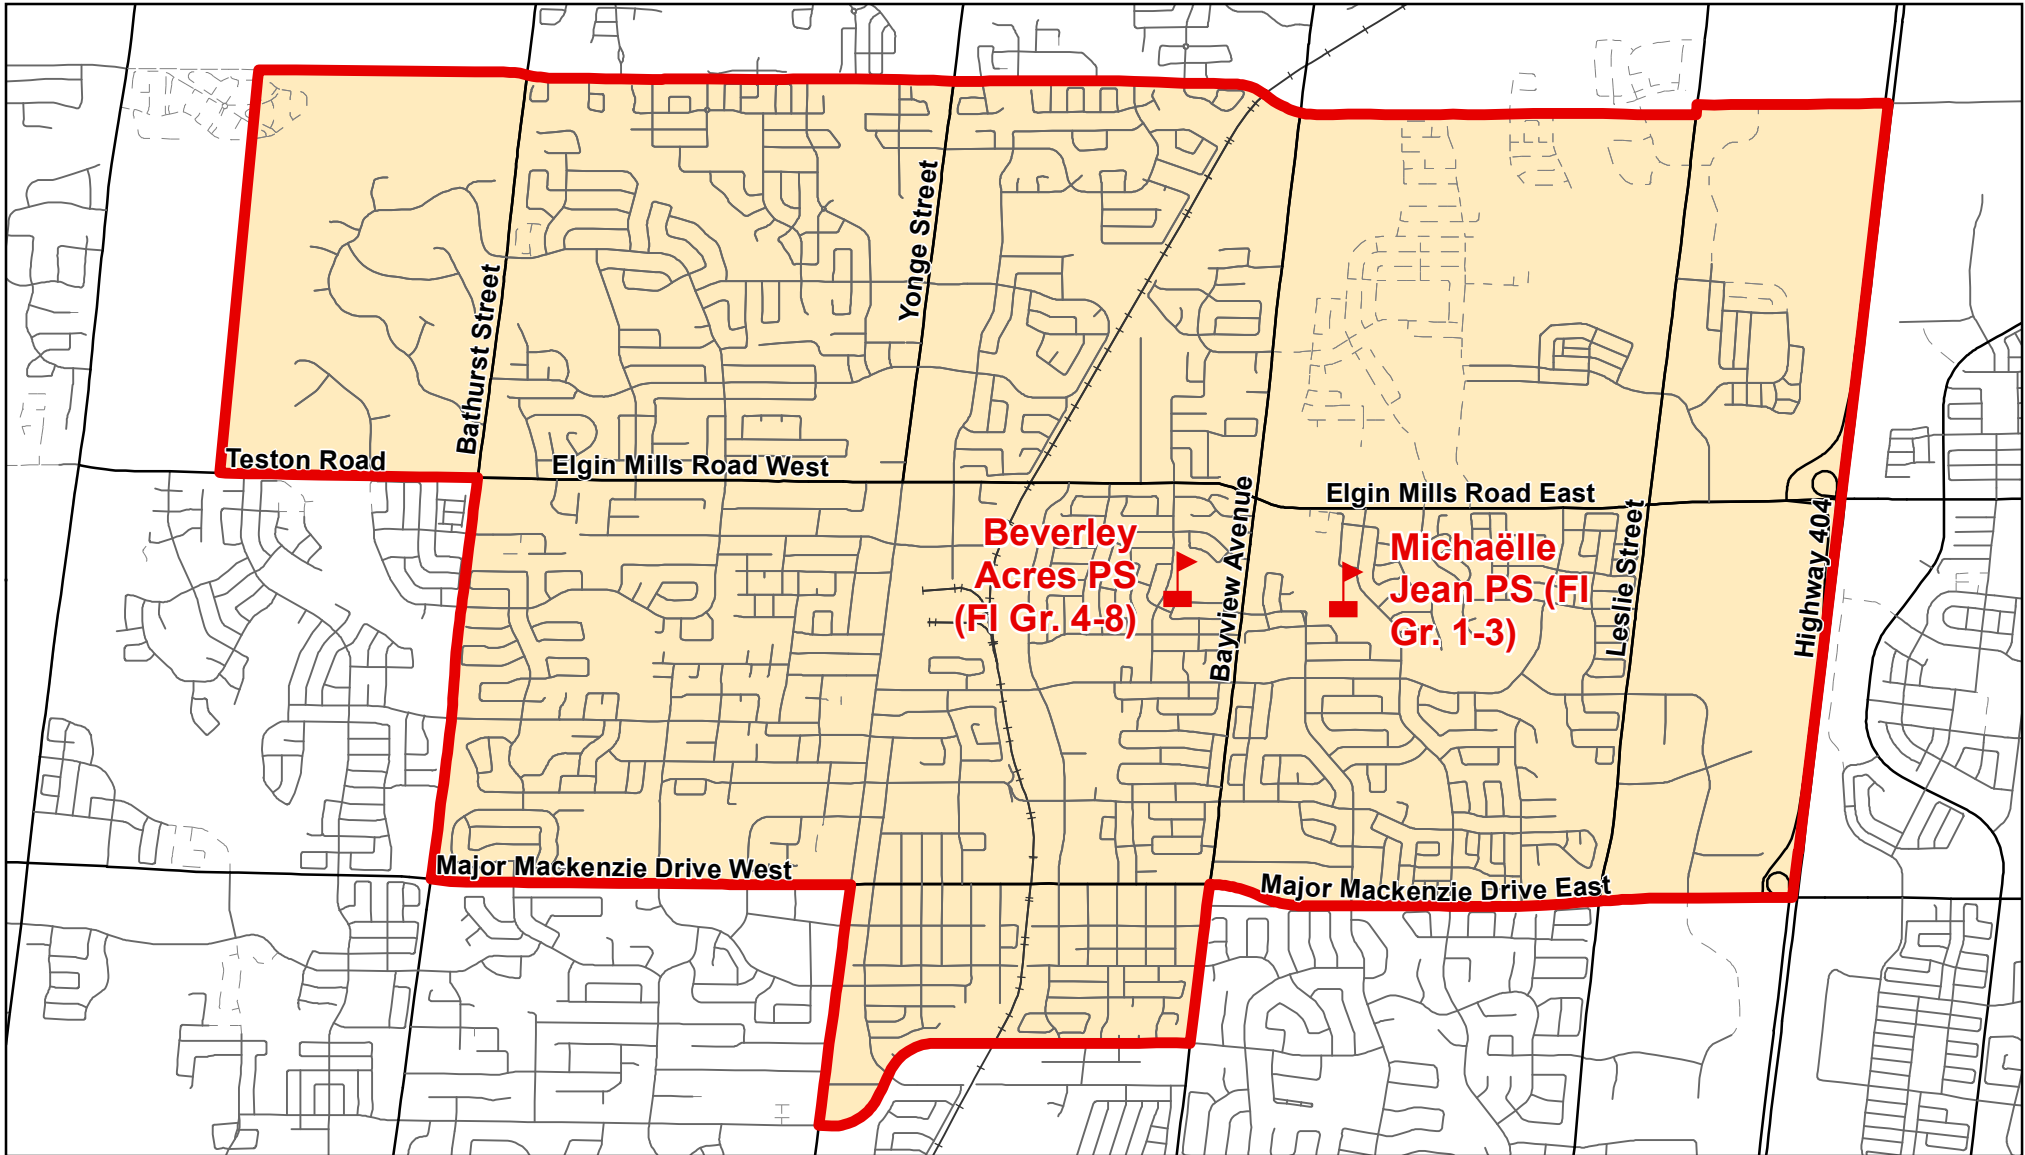

Michaëlle Jean PS / Beverley Acres PS, City of Richmond Hill (French Immersion)

Legend

 Elementary School	 School Boundary	 Urban Road	
 Secondary School	 Holding Area	 Regional Road	
	 Railway	 Proposed Road	

Notes

PDT = Primary Dual Track
 A complete list of feeder schools can be found at
<http://www.yrdsb.ca/Programs/fi/Pages/Program-Locations.aspx>

Boundary Approved: April 2007

Map Updated: August 2019