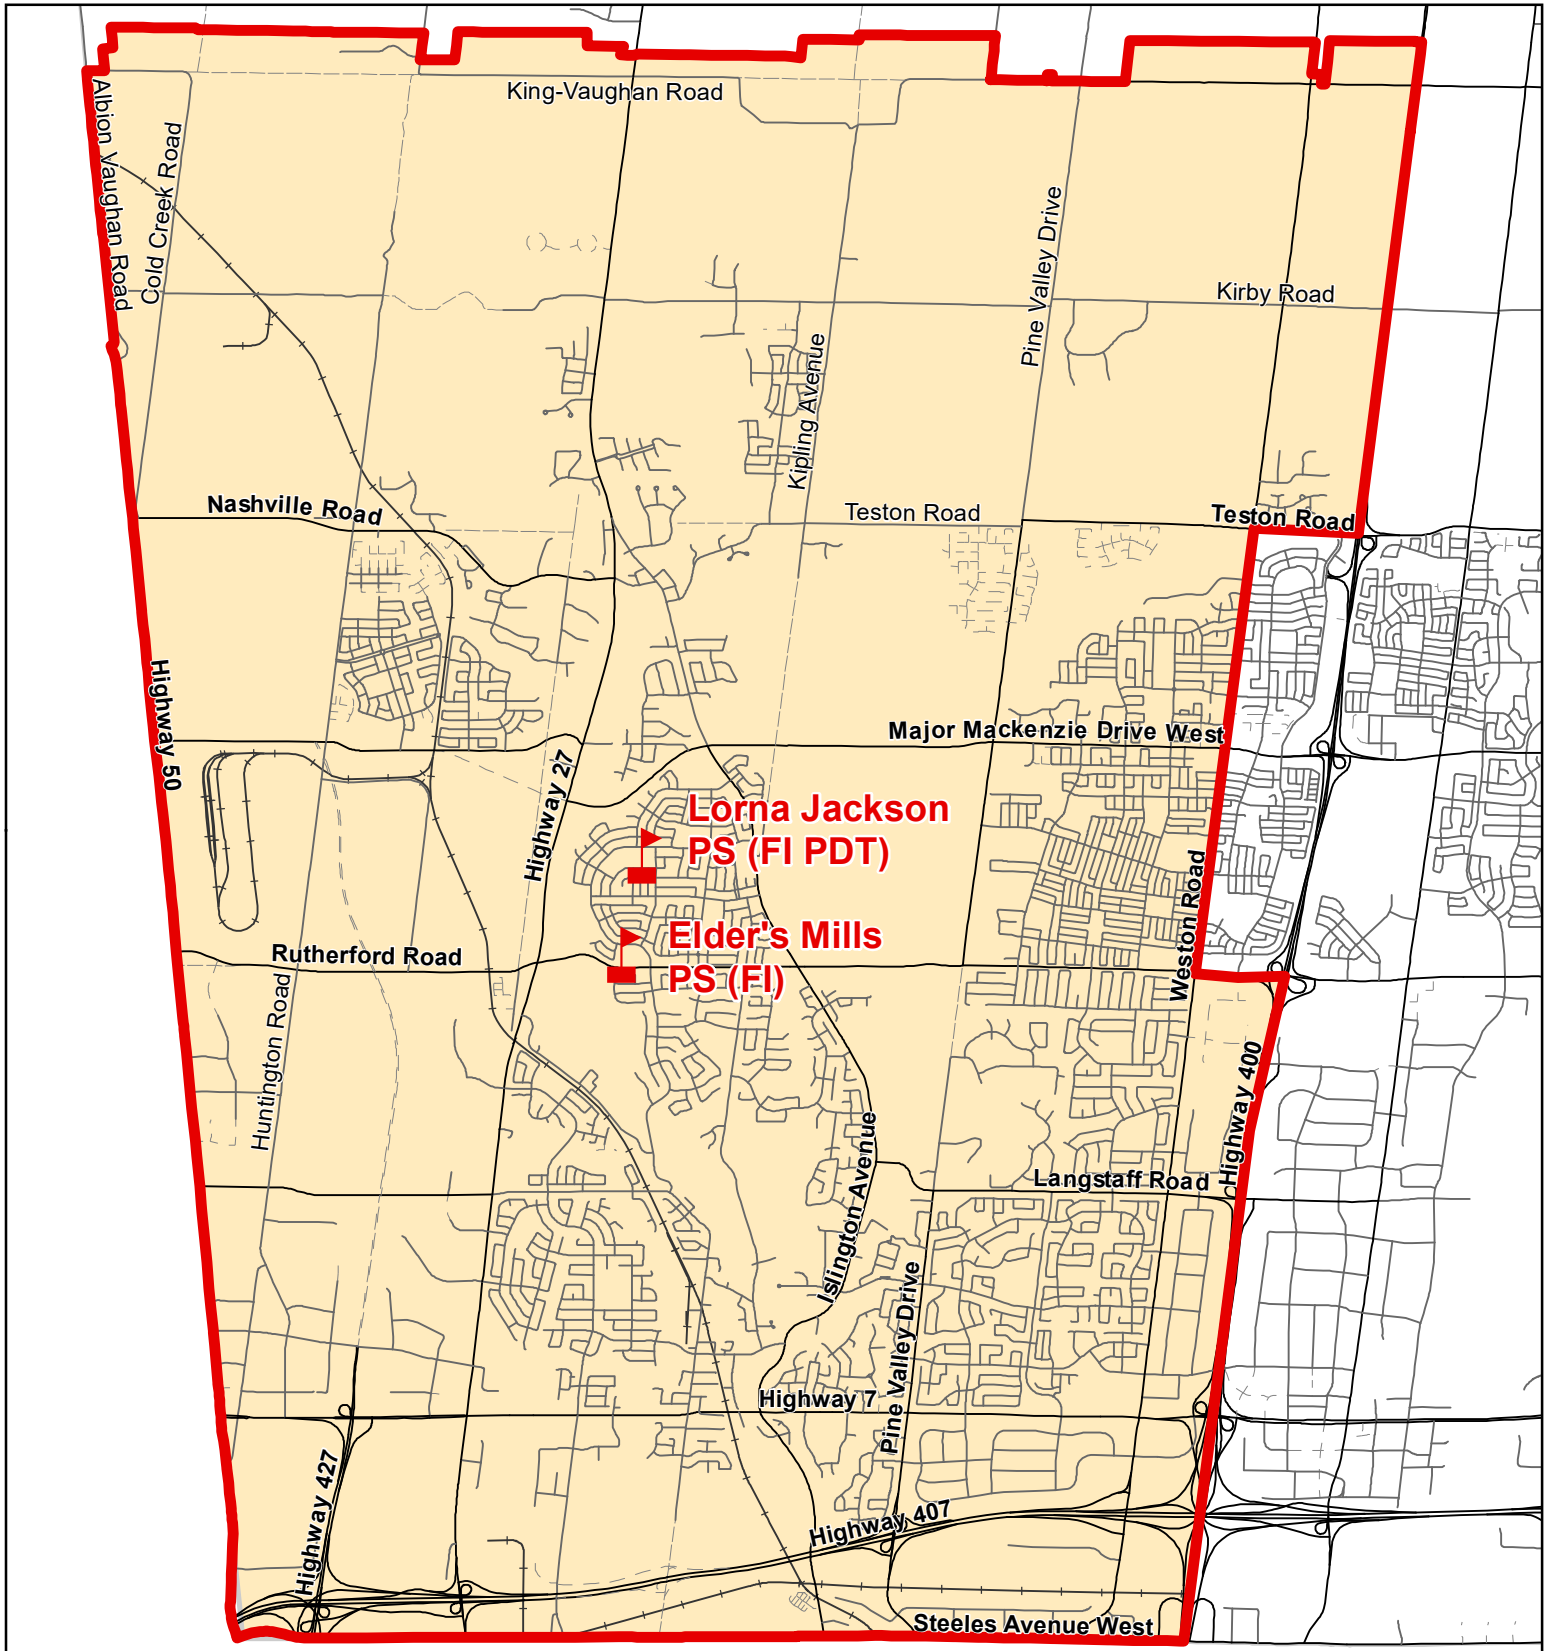

Elder's Mills PS, City of Vaughan (French Immersion)

Legend

- | | | |
|---|---|---|
|  Elementary School |  School Boundary |  Urban Road |
|  Secondary School |  Holding Area |  Regional Road |
|  Railway |  Proposed Road | |

Notes

PDT = Primary Dual Track
 A complete list of feeder schools can be found at
<http://www.yrdsb.ca/Programs/fi/Pages/Program-Locations.aspx>

Boundary Approved: March 2009

Map Updated: August 2019