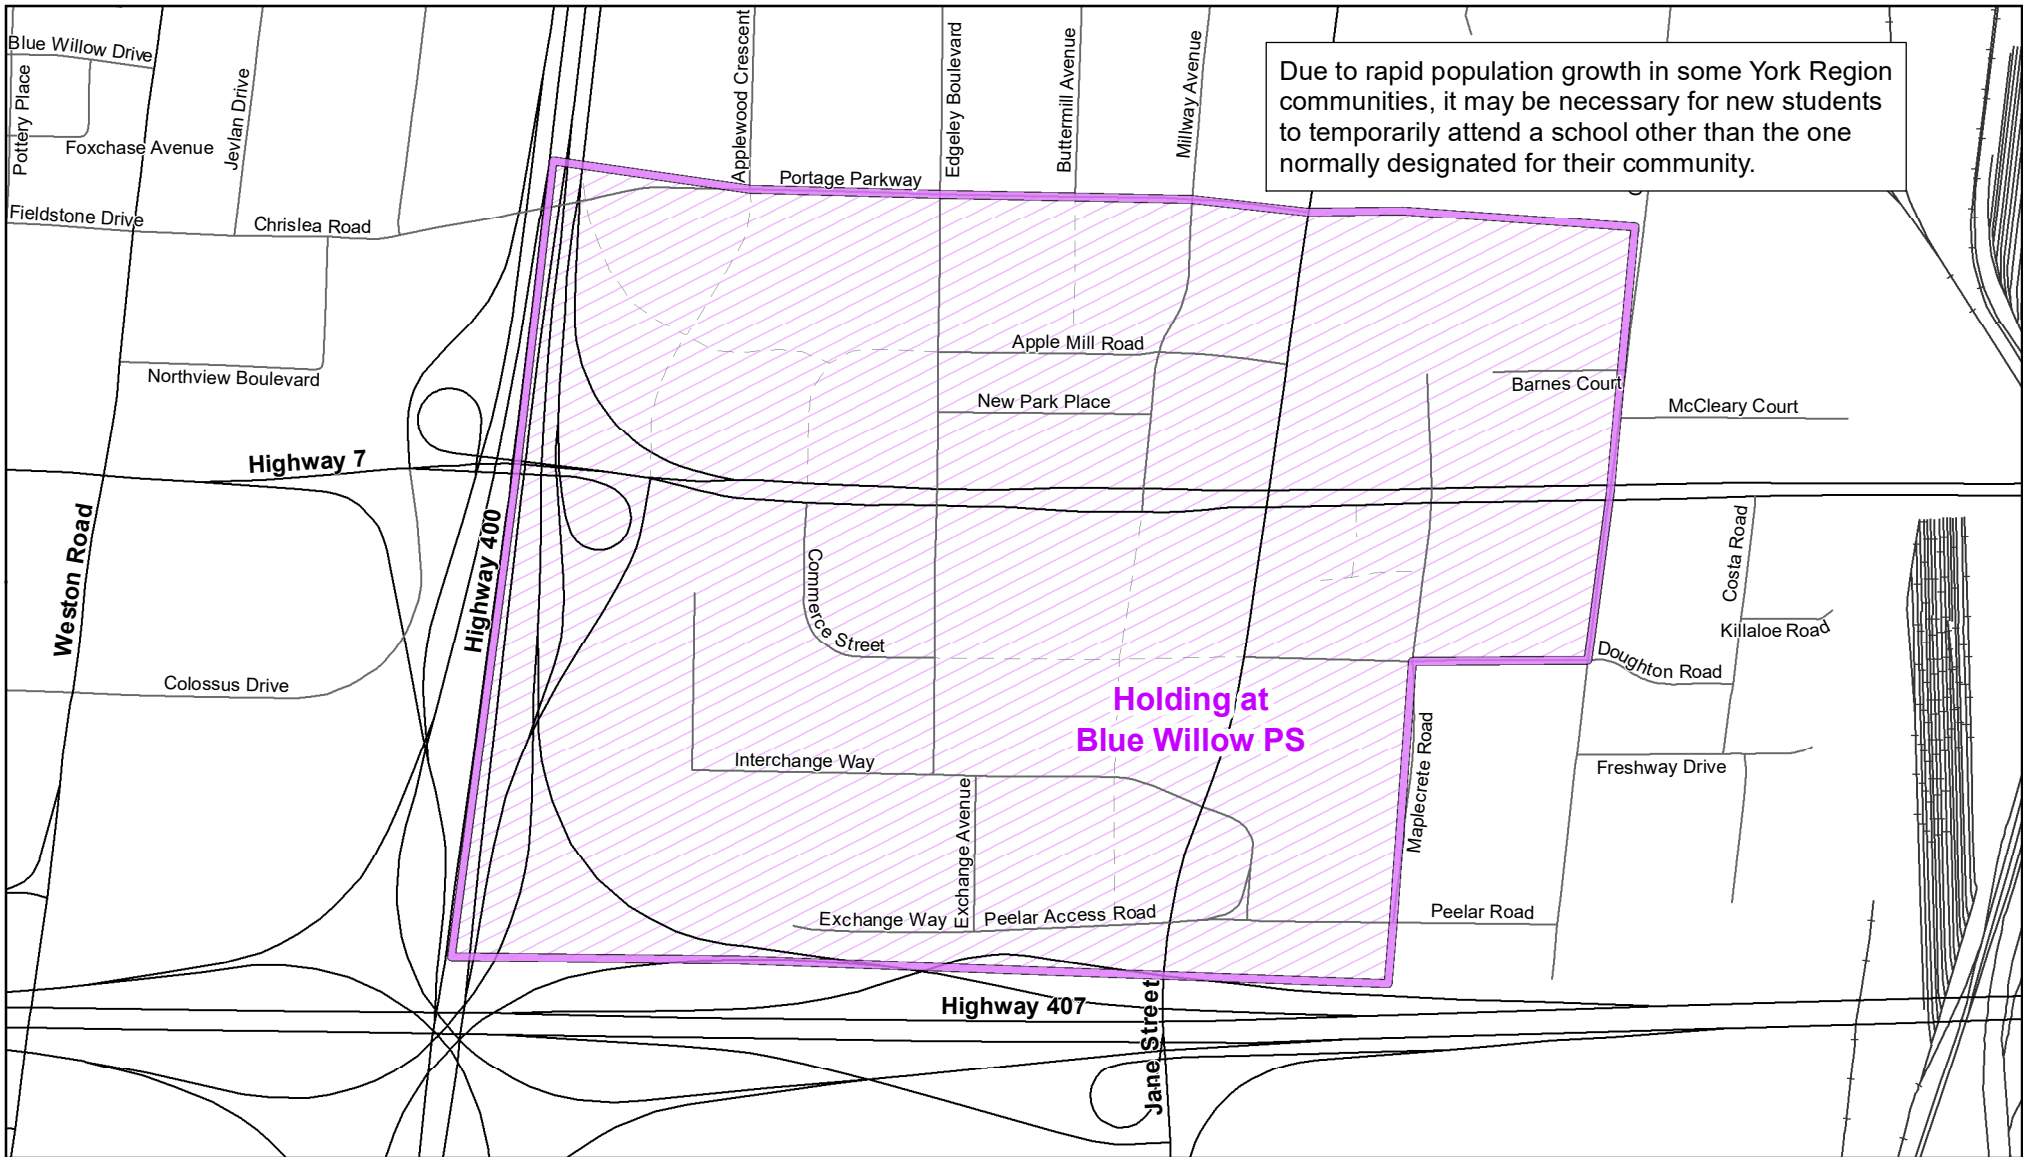

Blue Willow PS, City of Vaughan

Legend

-  Elementary School
-  School Boundary
-  Urban Road
-  Secondary School
-  Holding Area
-  Regional Road
-  Railway
-  Proposed Road

Notes

A portion of the Glen Shields PS boundary will be held at Blue Willow PS.

Boundary Approved: 2000

Map Updated: August 2019

Holding Area at Blue Willow PS, City of Vaughan

Legend

 Elementary School	 School Boundary	 Urban Road	
 Secondary School	 Holding Area	 Regional Road	
	 Railway	 Proposed Road	

Notes

Holding area noted above will be held at Blue Willow PS. Please see map for details.

Map Updated: August 2019