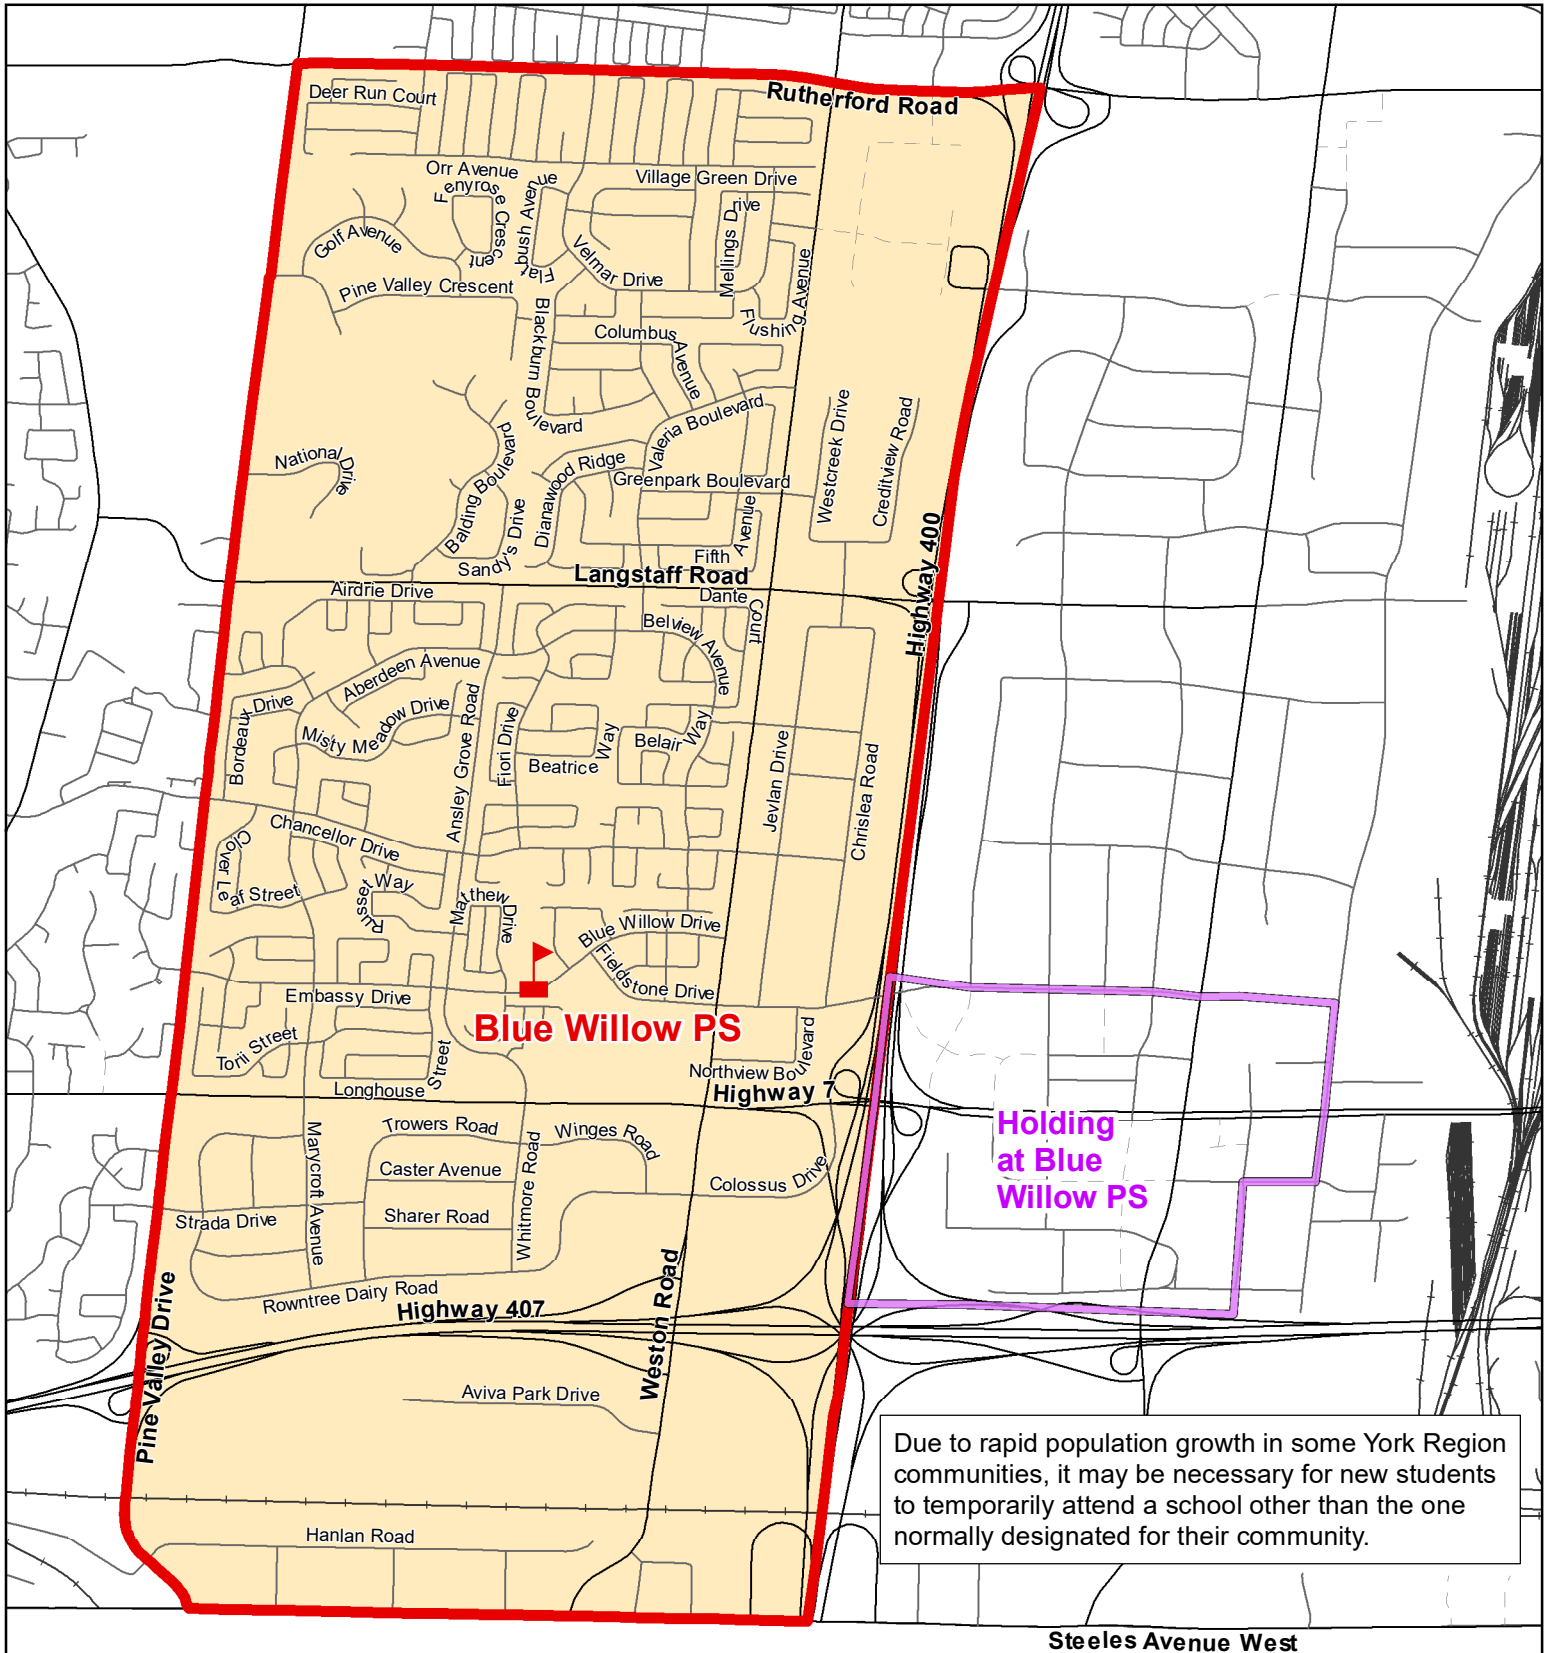

Blue Willow PS, City of Vaughan

Legend

-  Elementary School
-  School Boundary
-  Urban Road
-  Secondary School
-  Holding Area
-  Regional Road
-  Railway
-  Proposed Road

Notes

A portion of the Glen Shields PS boundary will be held at Blue Willow PS.

Boundary Approved: 2000

Map Updated: August 2019

Holding Area at Blue Willow PS, City of Vaughan

Legend

 Elementary School	 School Boundary	 Urban Road	
 Secondary School	 Holding Area	 Regional Road	
	 Railway	 Proposed Road	

Notes

Holding area noted above will be held at Blue Willow PS. Please see map for details.

Map Updated: August 2019