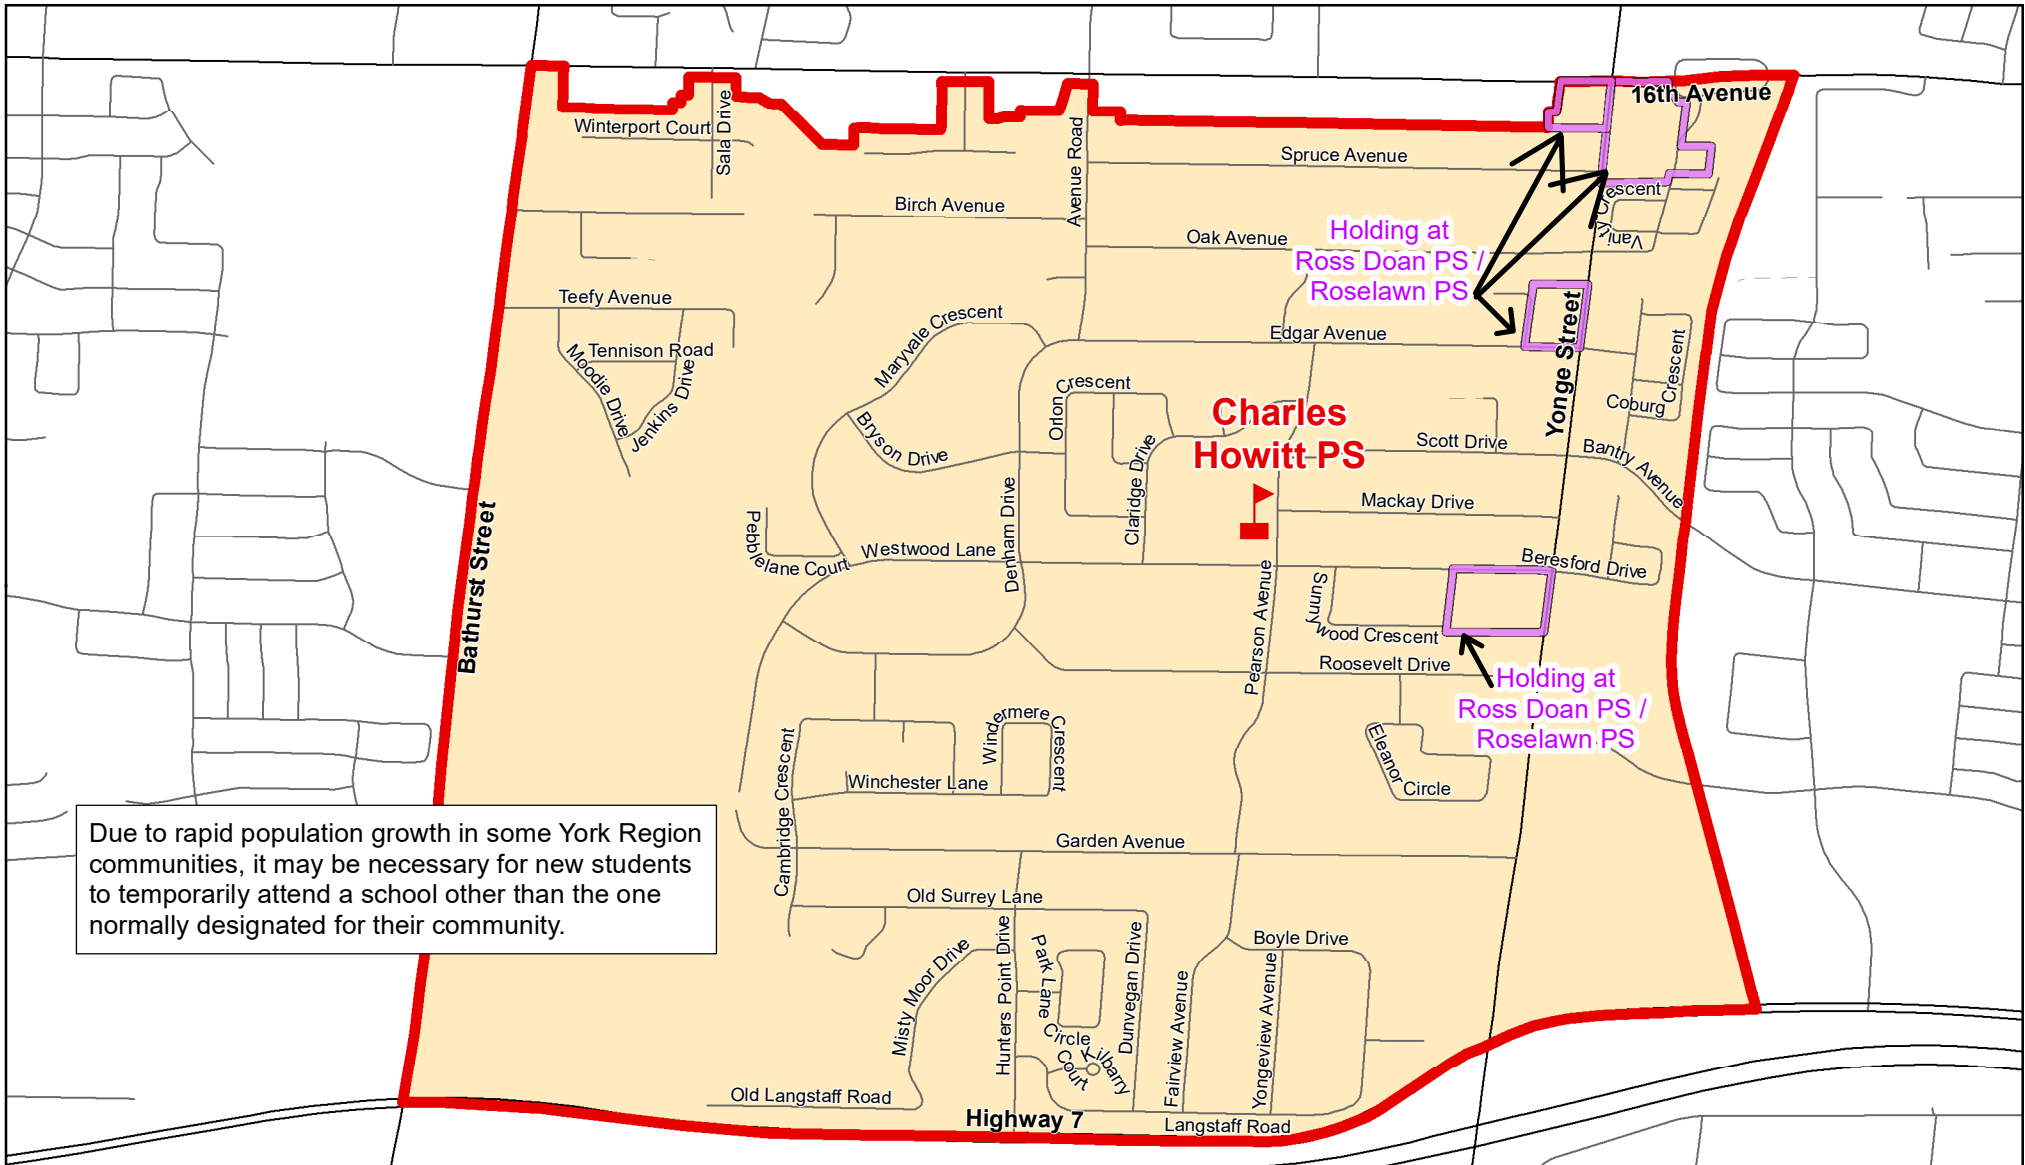

# Charles Howitt PS, City of Richmond Hill

Due to rapid population growth in some York Region communities, it may be necessary for new students to temporarily attend a school other than the one normally designated for their community.

**Legend**

 Elementary School	 School Boundary	 Urban Road
 Secondary School	 Holding Area	 Regional Road
	 Railway	 Proposed Road

**Notes**

New development areas along Yonge Street will hold at Ross Doan PS / Roselawn PS. Please see map for details.

**Boundary Approved: March 2002**

**Map Updated: August 2019**