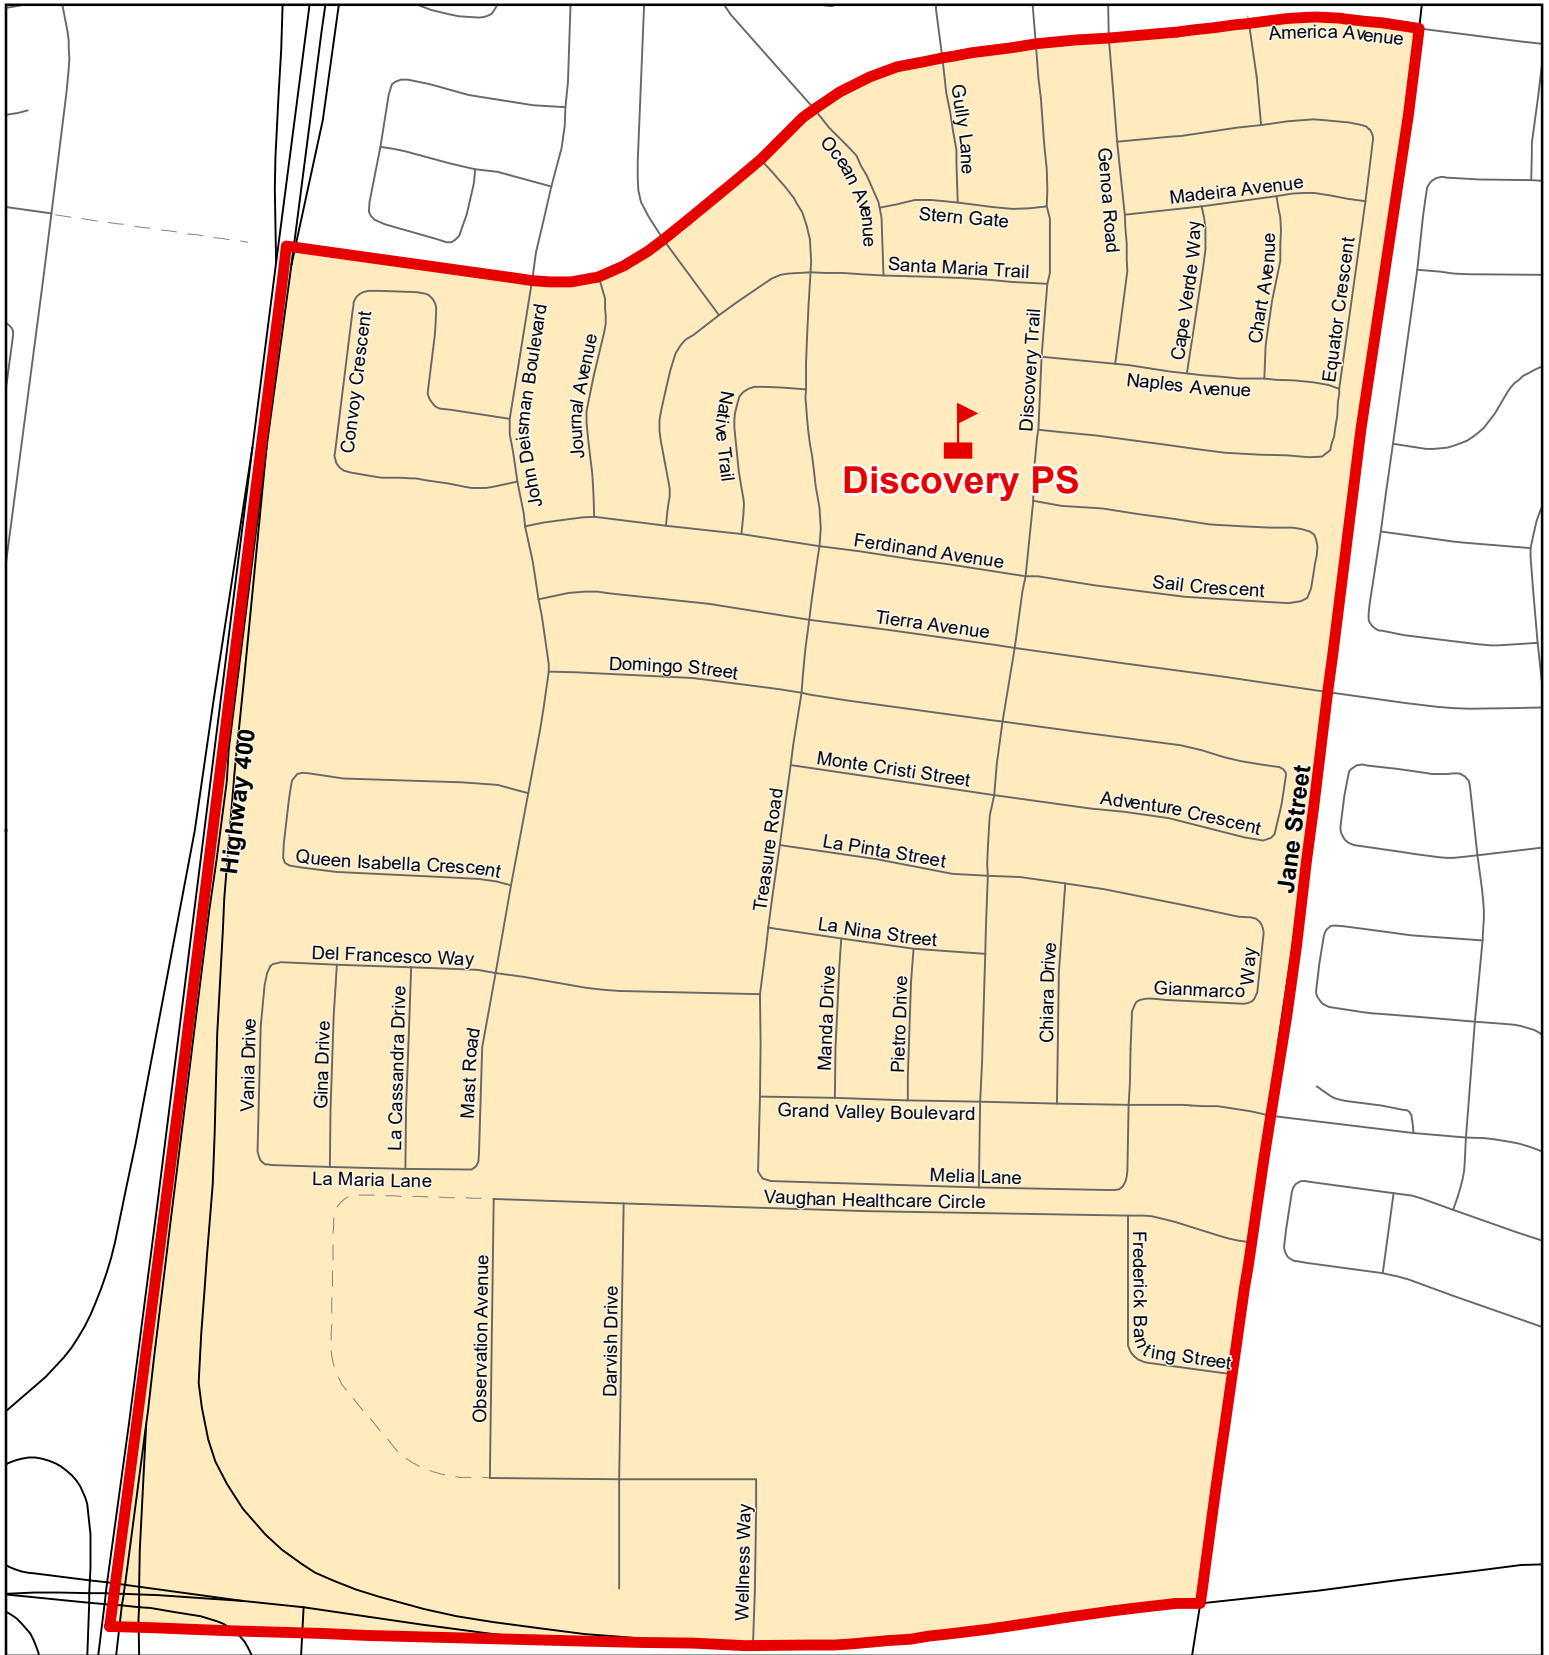

Discovery PS, City of Vaughan

Legend

-  Elementary School
-  School Boundary
-  Urban Road
-  Secondary School
-  Holding Area
-  Regional Road
-  Railway
-  Proposed Road

Notes

Boundary Approved: April 2007

Map Updated: August 2019