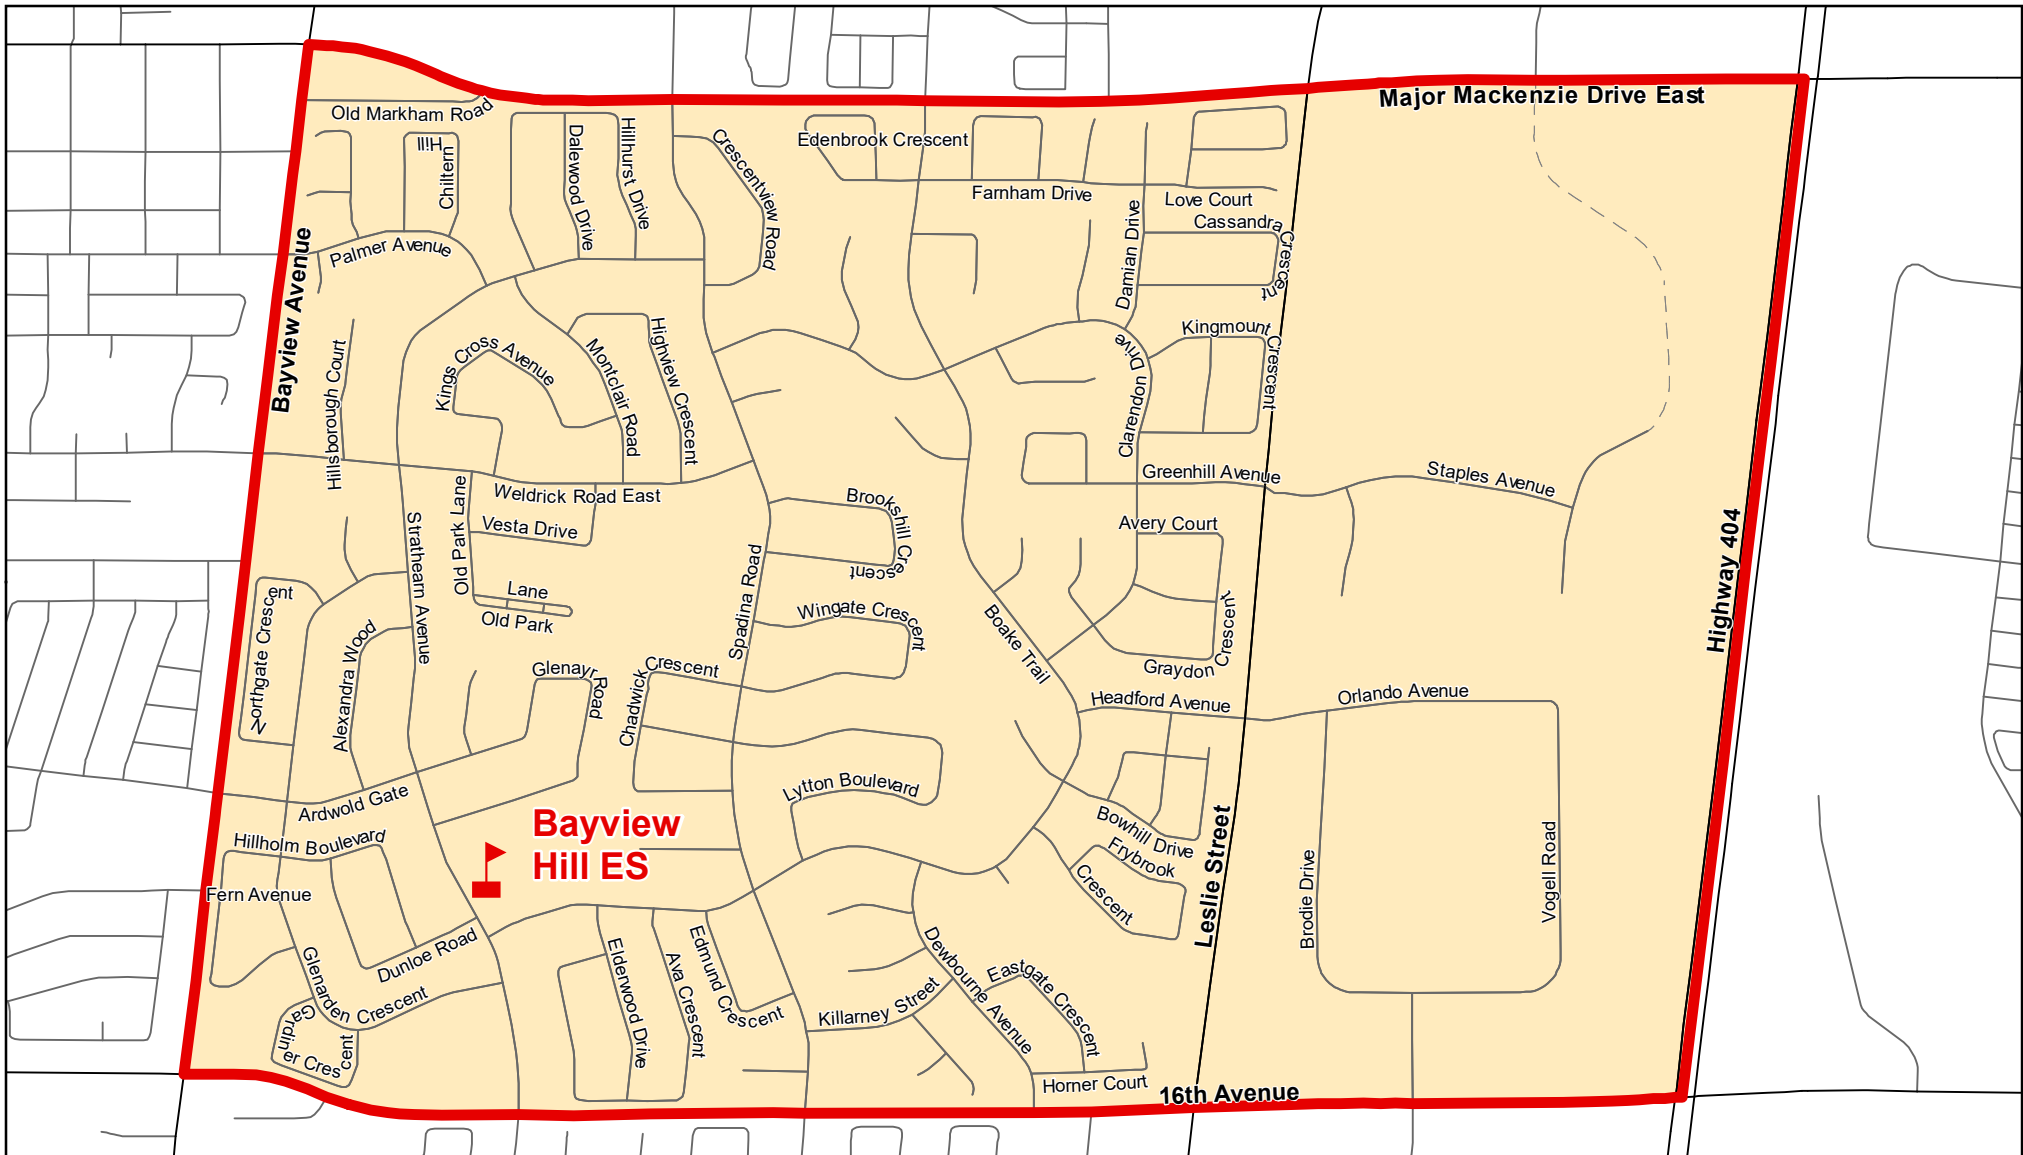

Bayview Hill ES, City of Richmond Hill

Legend

 Elementary School	 School Boundary	 Urban Road
 Secondary School	 Holding Area	 Regional Road
	 Railway	 Proposed Road

N

Notes

Boundary Approved: 1997

Map Updated: August 2019