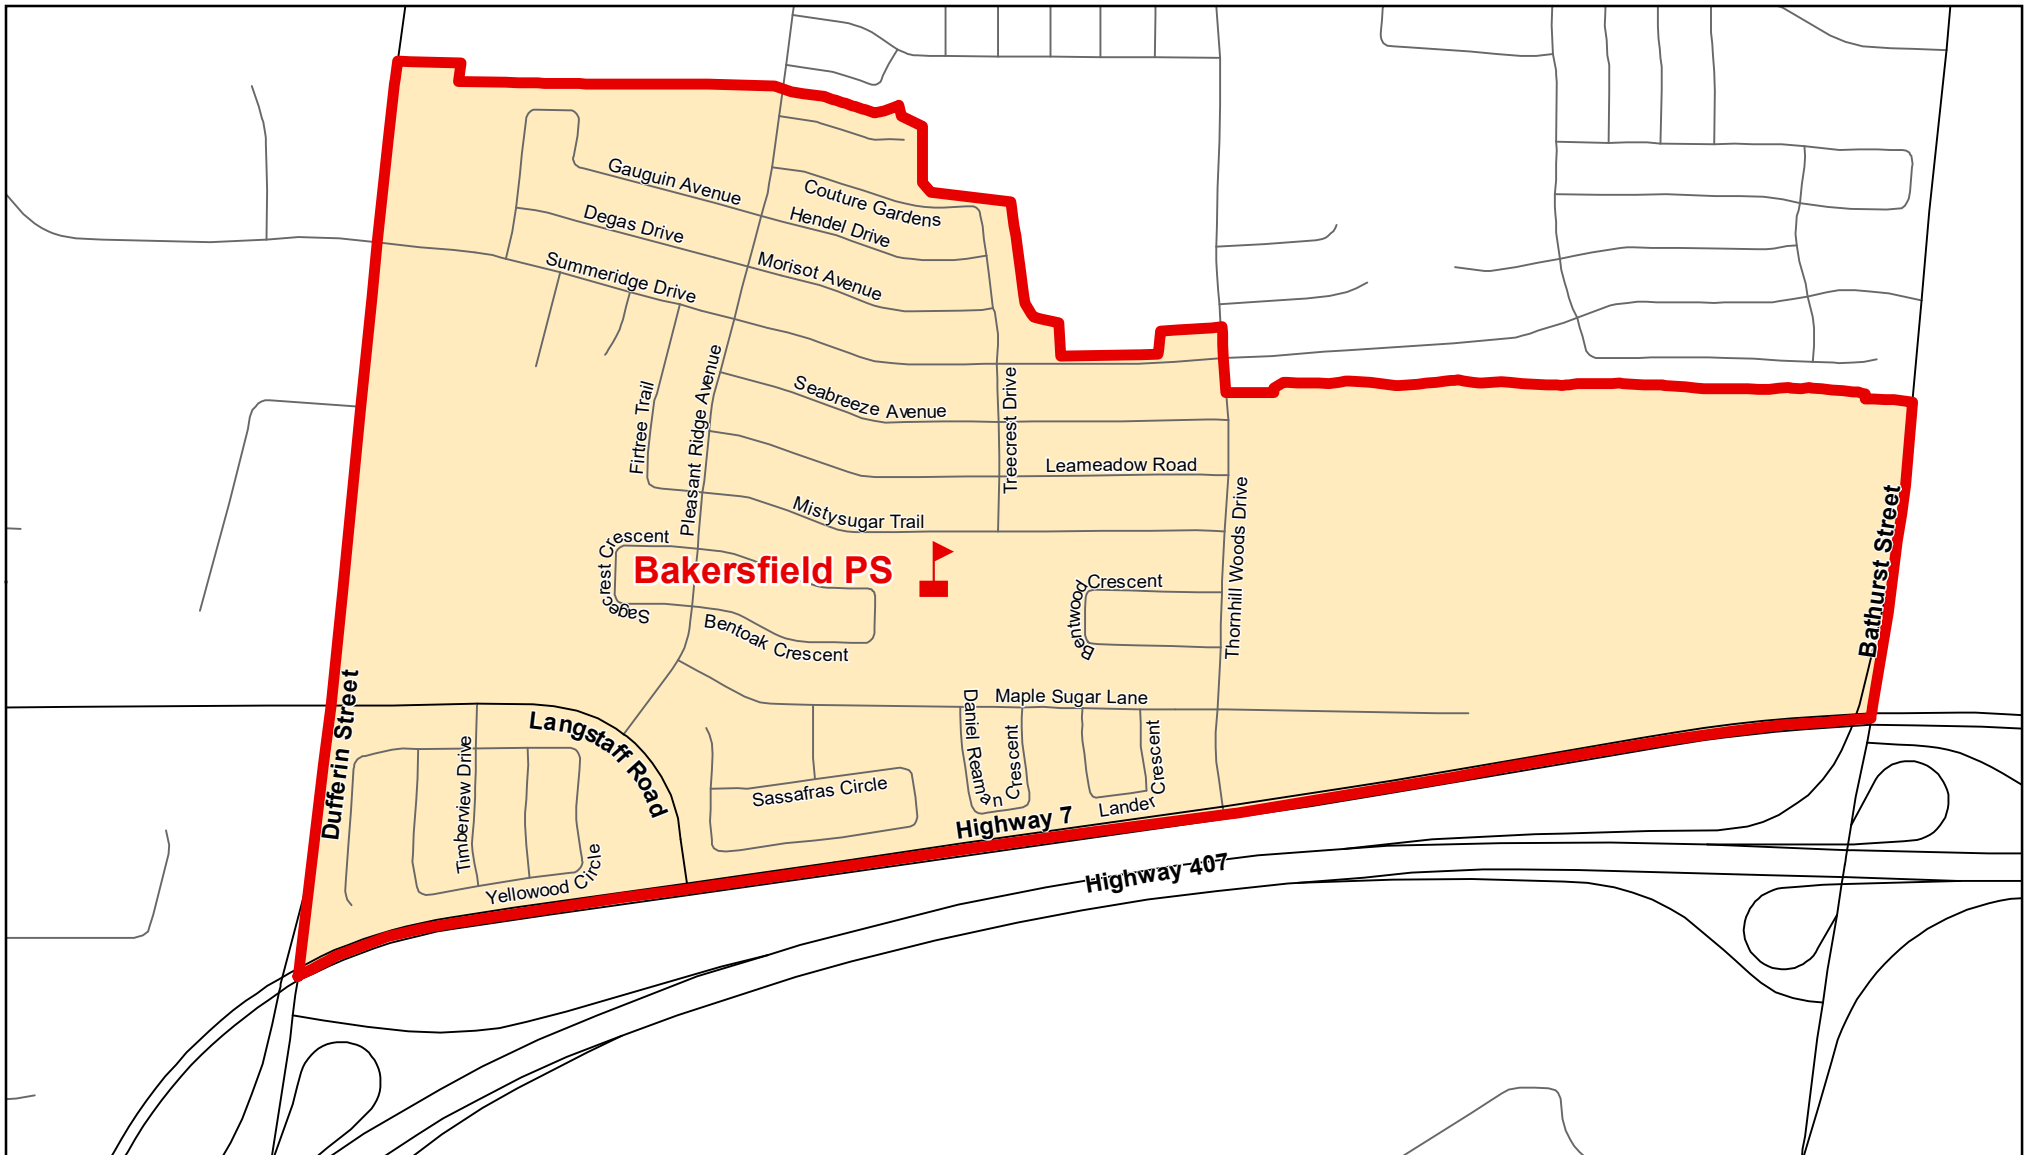

# Bakersfield PS, City of Vaughan

## Legend

- |   |                   |   |                 |   |               |
|---|-------------------|---|-----------------|---|---------------|
|  | Elementary School |  | School Boundary |  | Urban Road    |
|  | Secondary School  |  | Holding Area    |  | Regional Road |
|   |                   |  | Railway         |  | Proposed Road |

## Notes

Boundary Approved: 2002

Map Updated: August 2019