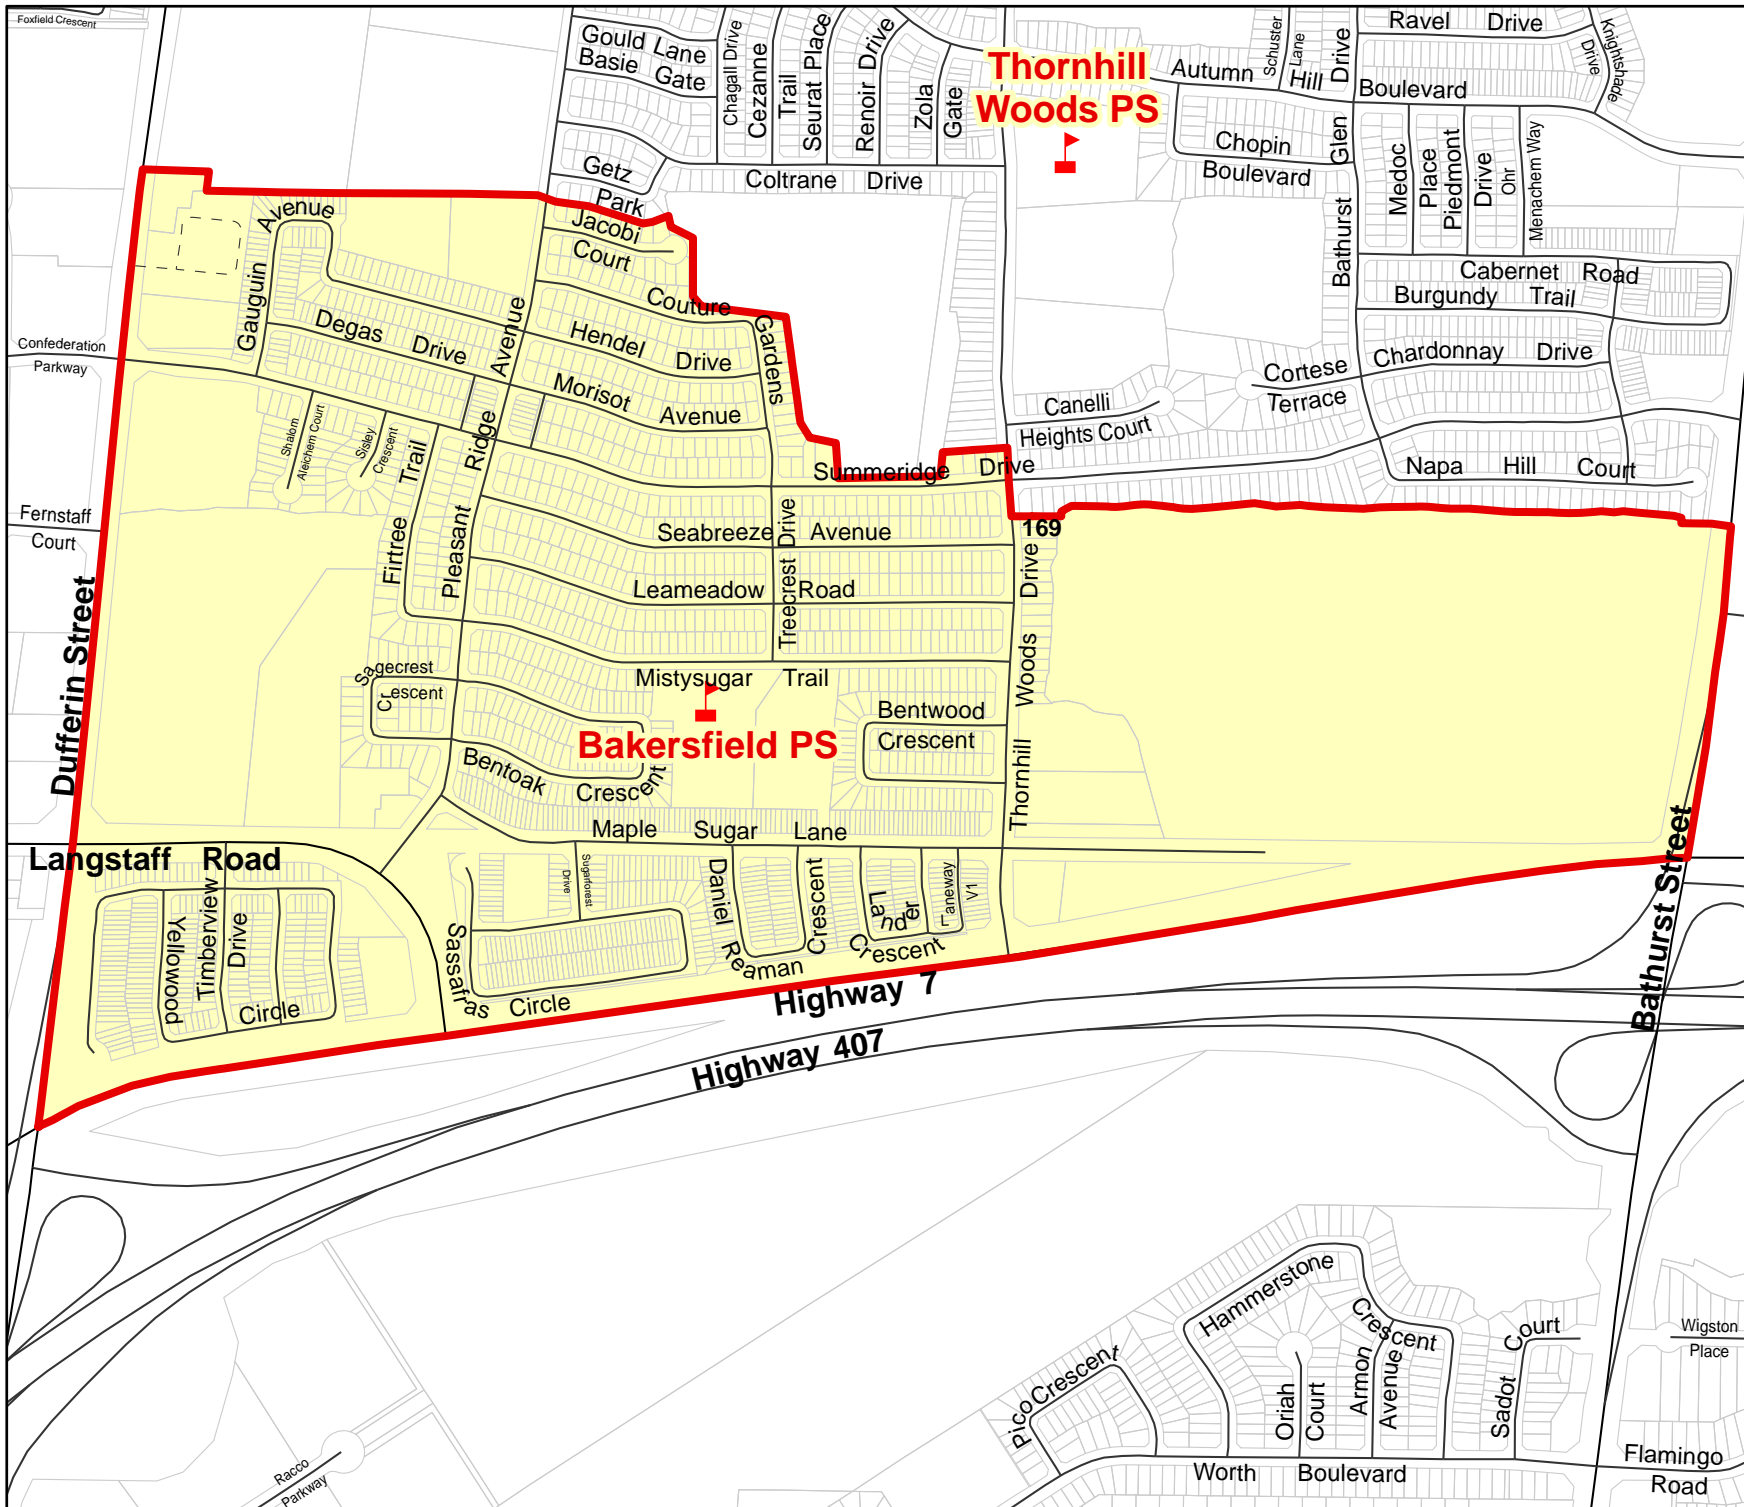

Bakersfield PS, City of Vaughan

Legend

- Elementary School
- Secondary School
- School Boundary
- Parcel
- Road
- Proposed Road
- Railway
- Creek/River
- Holding Area

Vaughan Elementary School Boundaries

Notes

Boundary Approved: 2002

Map Updated: April 2012