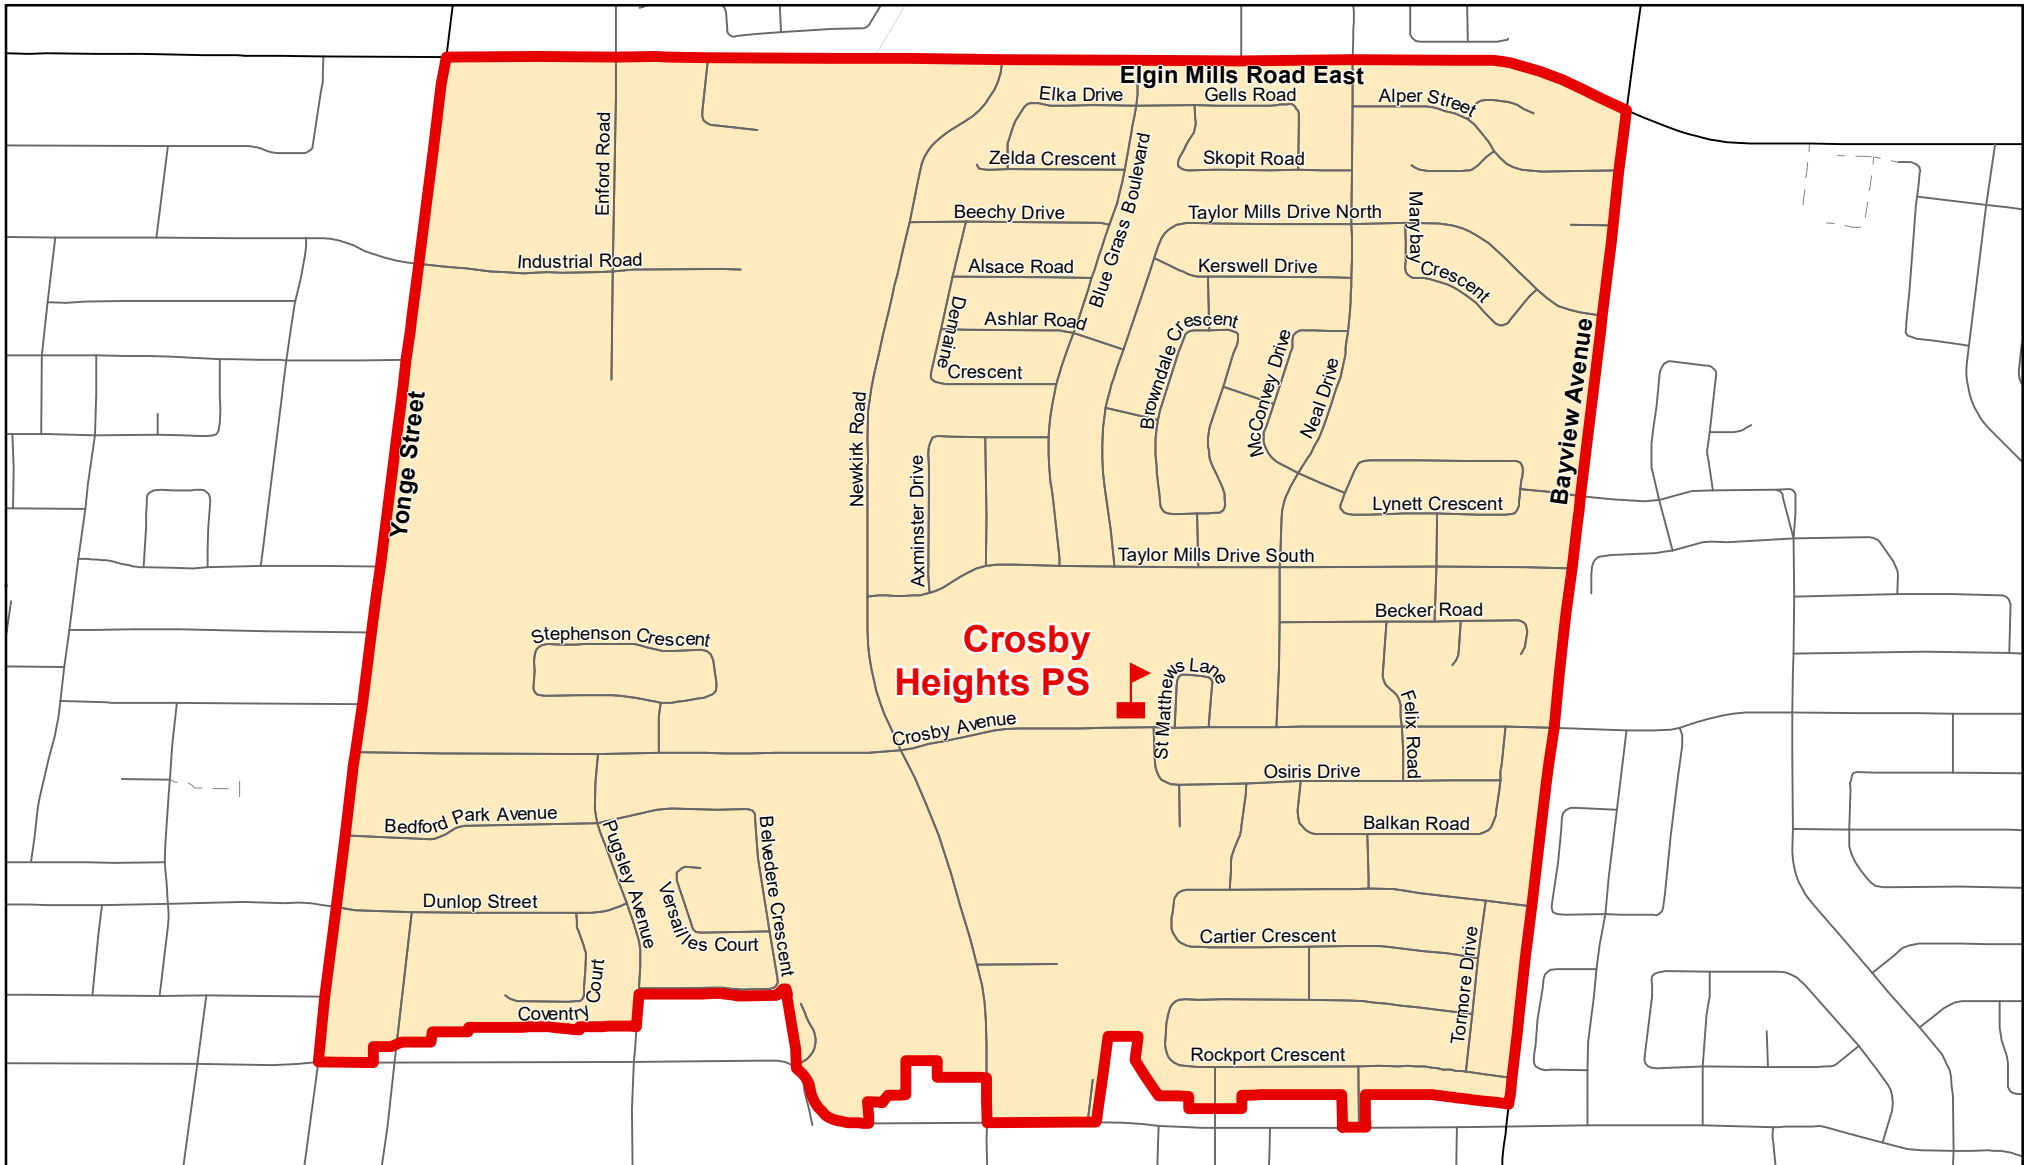

Crosby Heights PS, City of Richmond Hill

Legend

 Elementary School	 School Boundary	 Urban Road
 Secondary School	 Holding Area	 Regional Road
	 Railway	 Proposed Road

Notes

Boundary Approved: March 1997

Map Updated: August 2019