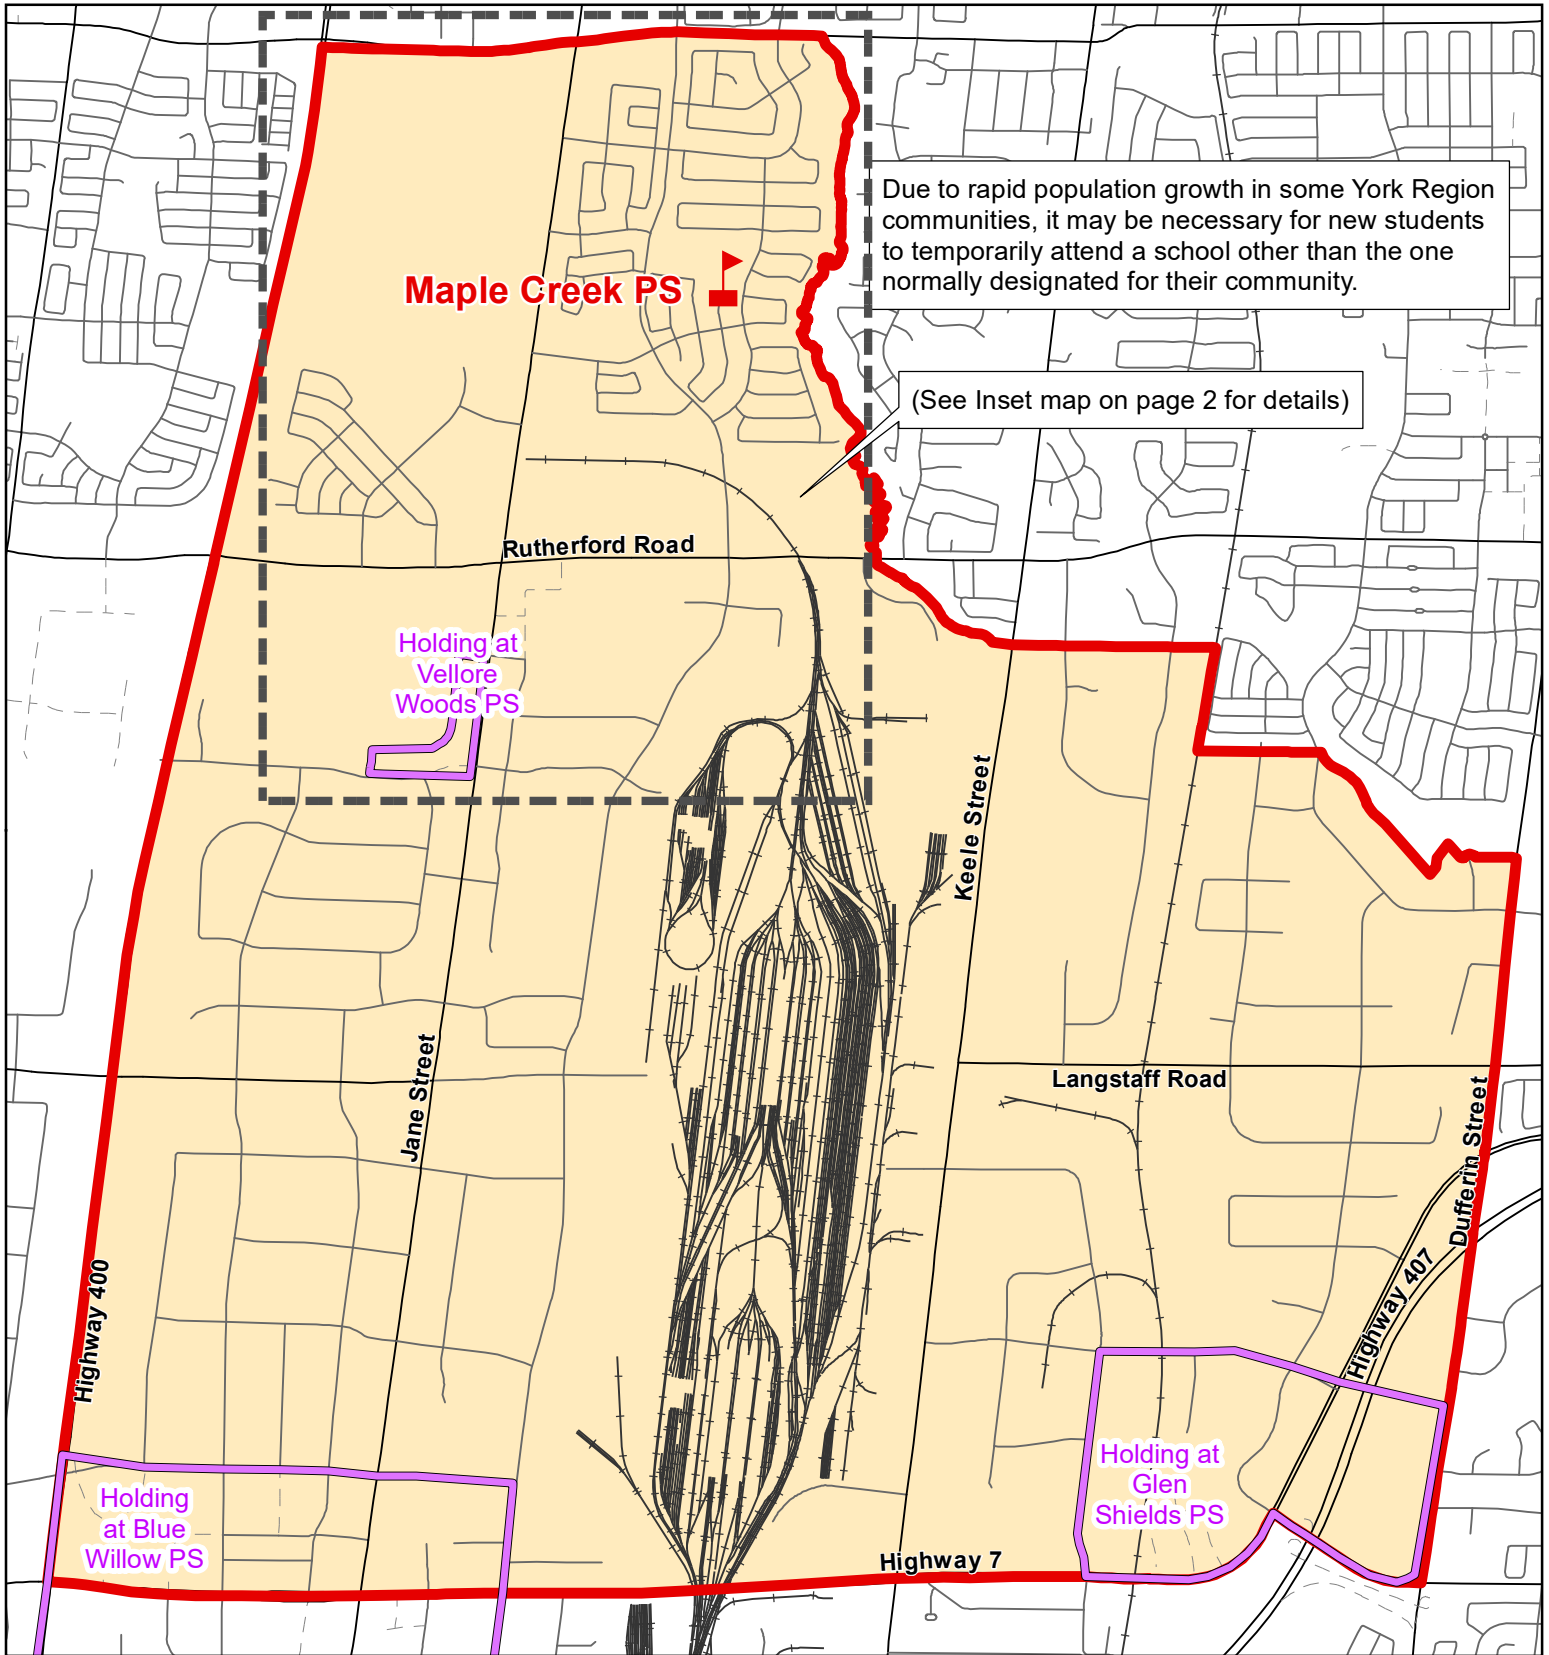

Maple Creek PS, City of Vaughan

Due to rapid population growth in some York Region communities, it may be necessary for new students to temporarily attend a school other than the one normally designated for their community.

(See Inset map on page 2 for details)

Legend

-  Elementary School
-  School Boundary
-  Urban Road
-  Secondary School
-  Holding Area
-  Regional Road
-  Railway
-  Proposed Road

Notes

A portion of the Maple Creek PS boundary will be held at Blue Willow PS, Glen Shields PS and Vellore Woods PS. Please see map for details.

Boundary Approved: 2002

Map Updated: August 2019

Maple Creek PS (Inset Map), City of Vaughan

Legend

-  Elementary School
-  School Boundary
-  Urban Road
-  Holding Area
-  Regional Road
-  Railway
-  Proposed Road

Notes

Boundary Approved: 2002

Map Updated: August 2019