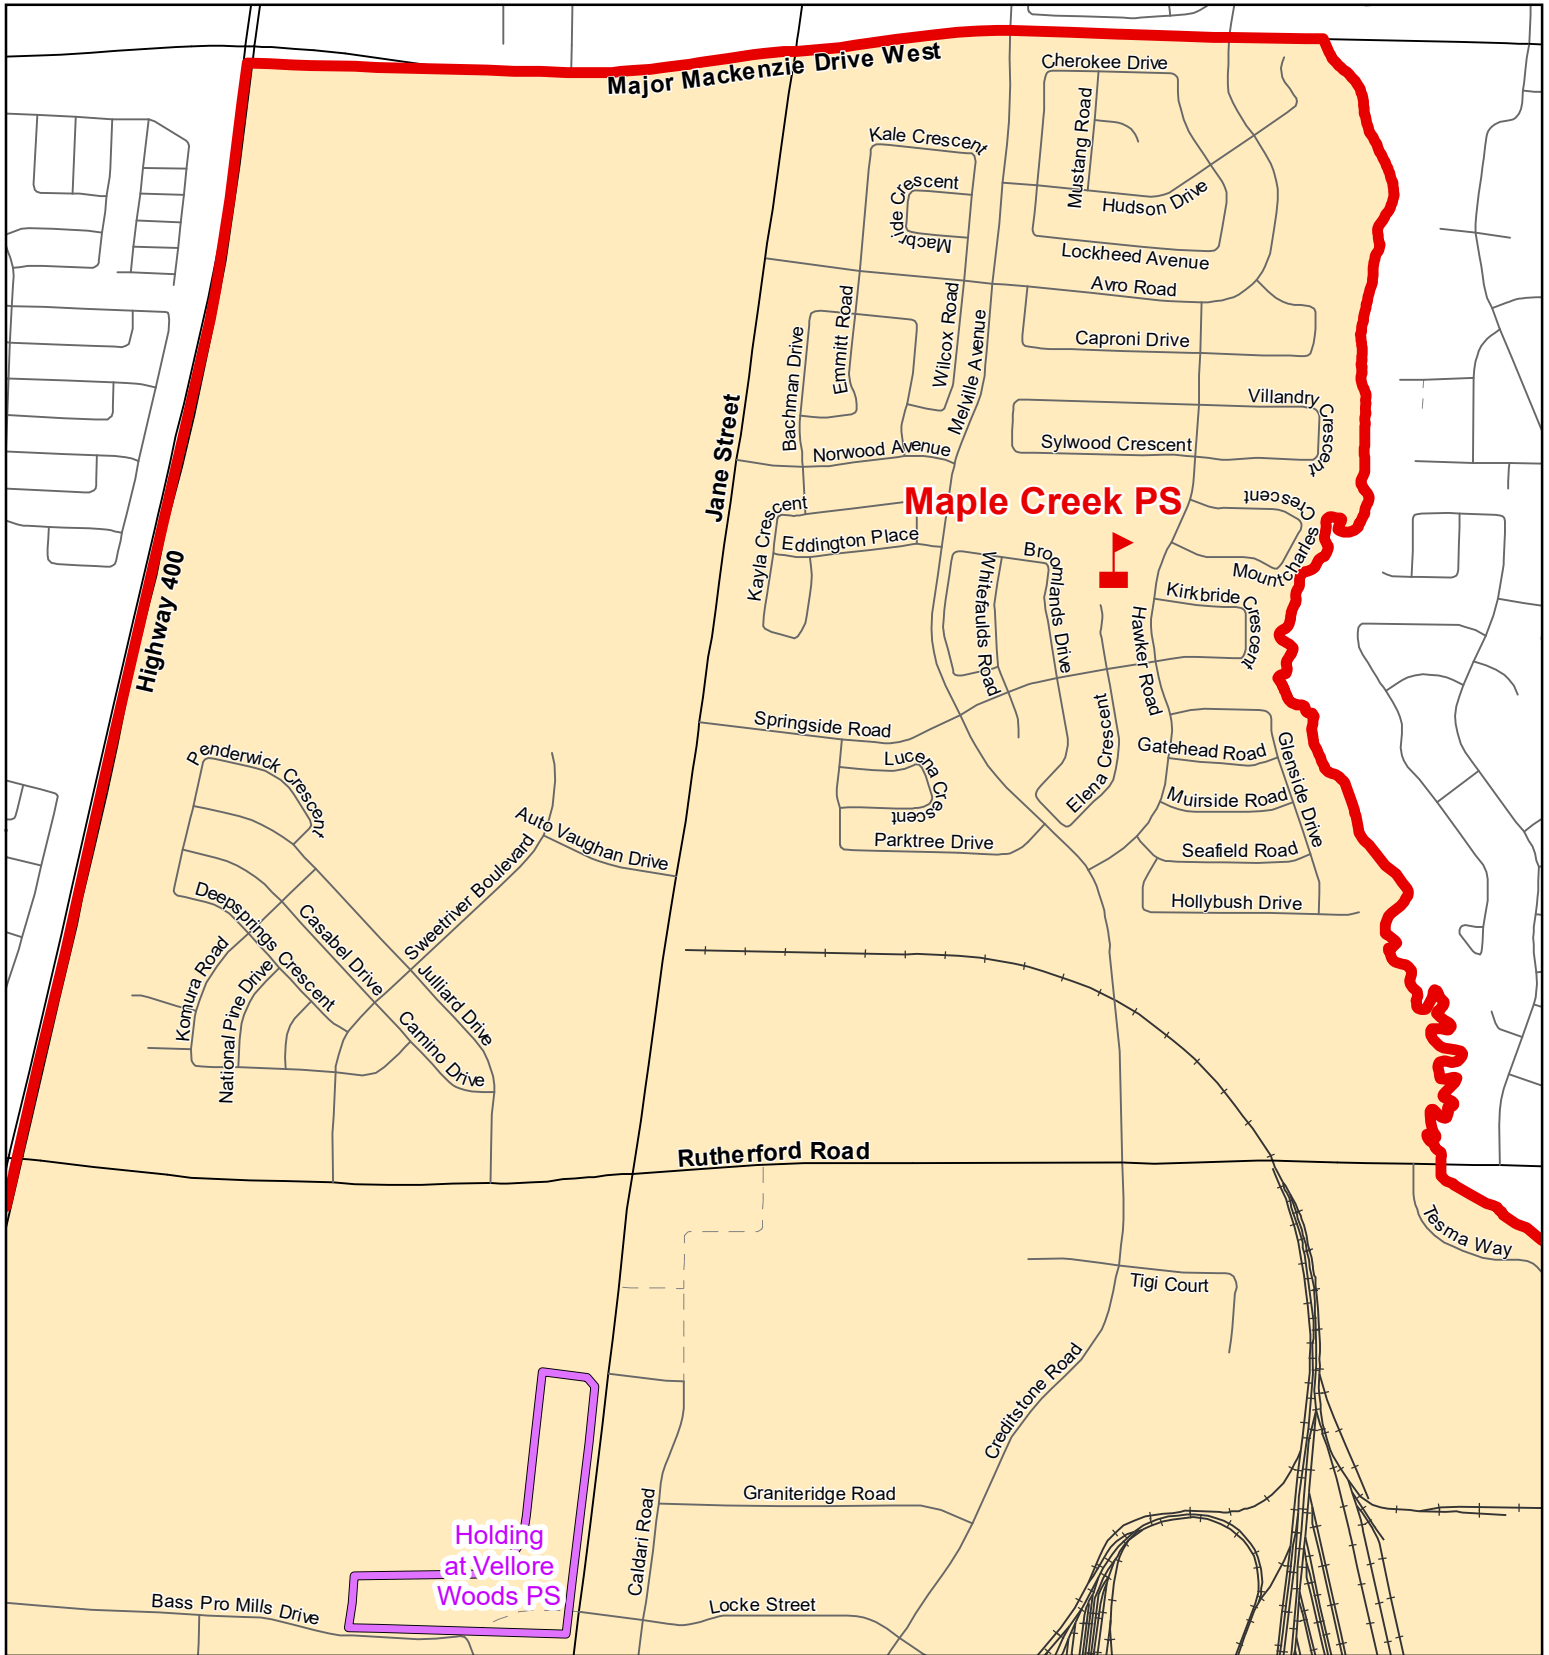

Maple Creek PS, City of Vaughan

Due to rapid population growth in some York Region communities, it may be necessary for new students to temporarily attend a school other than the one normally designated for their community.

(See Inset map on page 2 for details)

Legend

-  Elementary School
-  School Boundary
-  Urban Road
-  Secondary School
-  Holding Area
-  Regional Road
-  Railway
-  Proposed Road

Notes

A portion of the Maple Creek PS boundary will be held at Blue Willow PS, Glen Shields PS and Vellore Woods PS. Please see map for details.

Boundary Approved: 2002

Map Updated: August 2019

Maple Creek PS (Inset Map), City of Vaughan

Legend

-  Elementary School
-  School Boundary
-  Urban Road
-  Holding Area
-  Regional Road
-  Railway
-  Proposed Road

Notes

Boundary Approved: 2002

Map Updated: August 2019