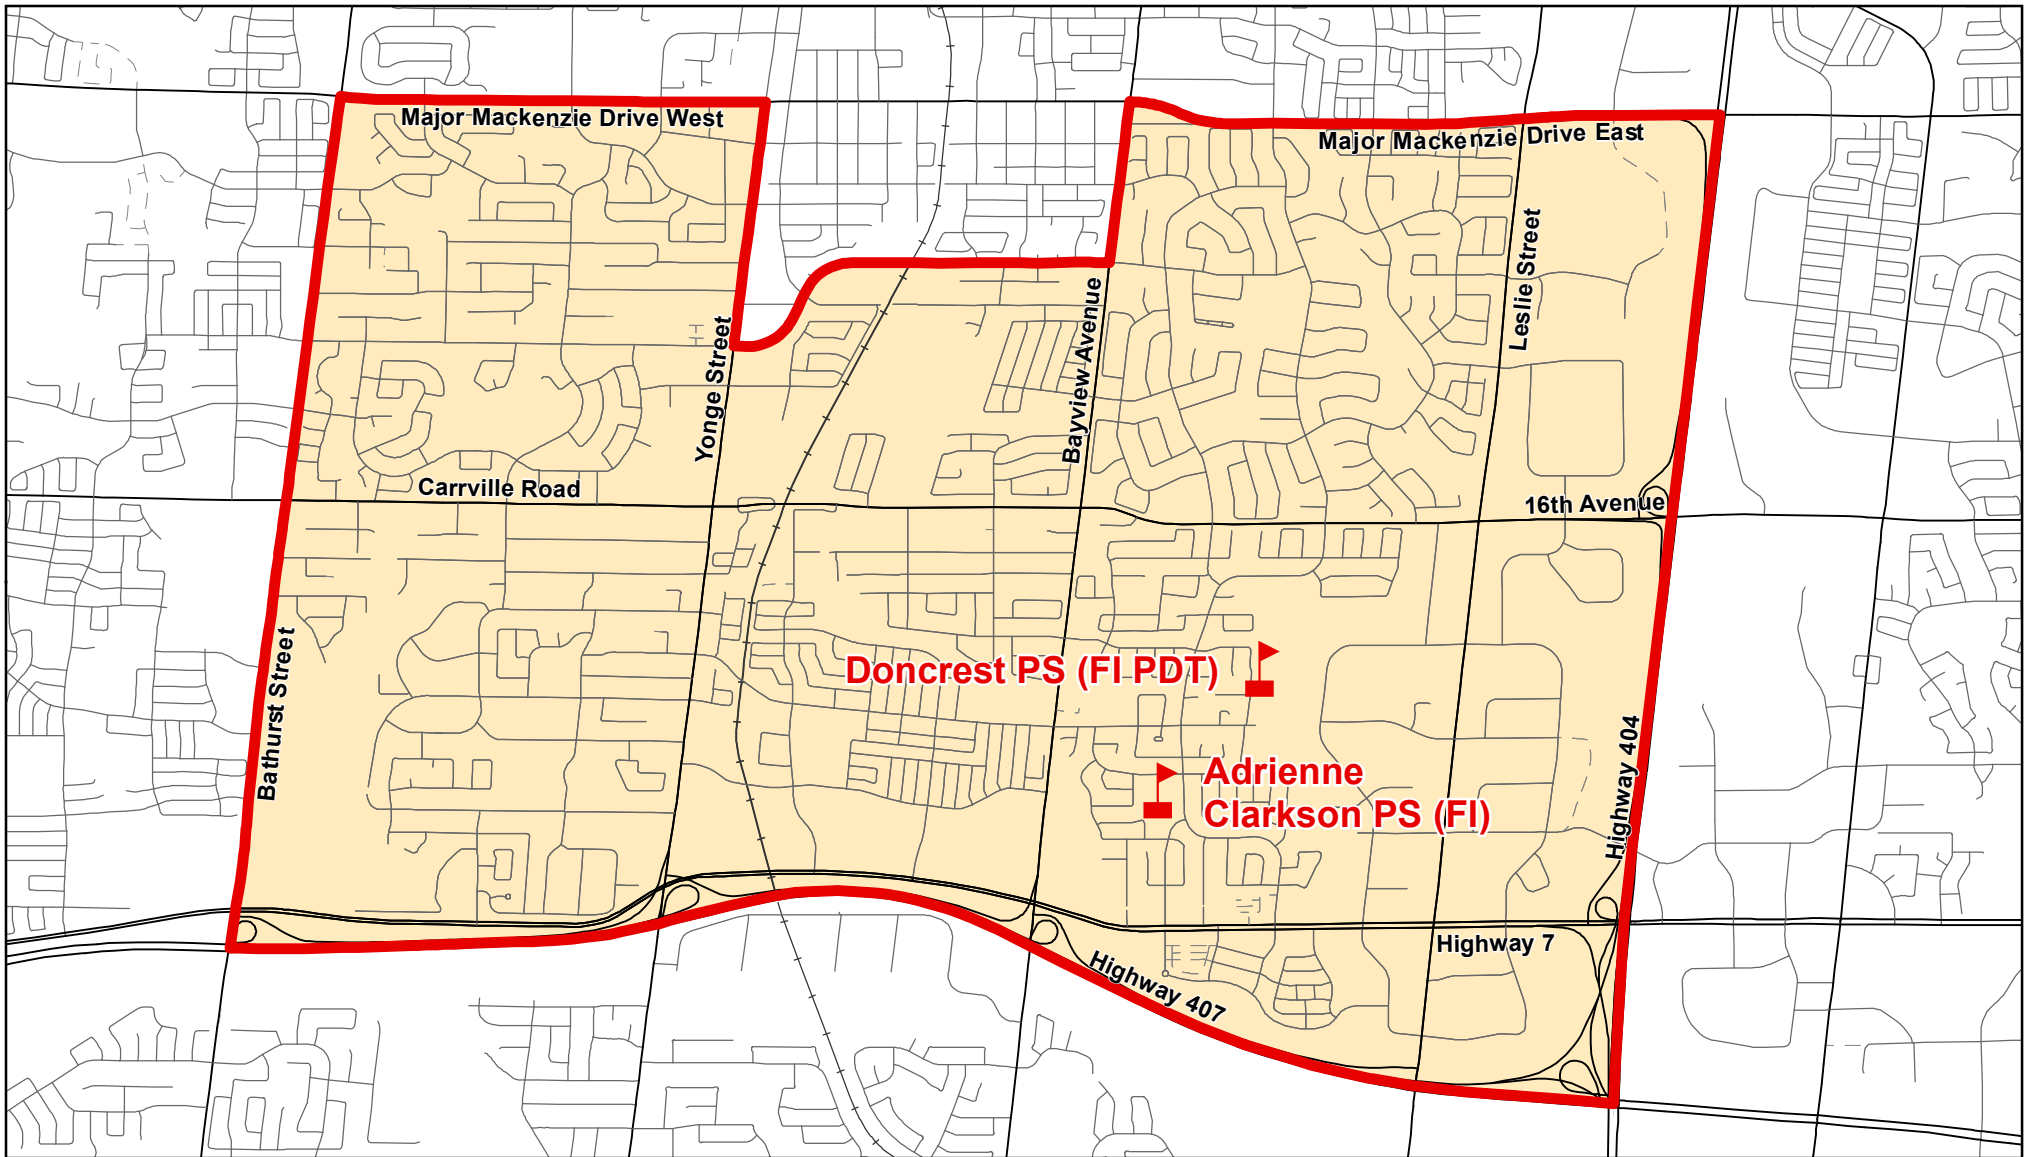

Doncrest PS, City of Richmond Hill

Legend

- | | | | | | |
|---|-------------------|---|-----------------|---|---------------|
|  | Elementary School |  | School Boundary |  | Urban Road |
|  | Secondary School |  | Holding Area |  | Regional Road |
| | |  | Railway |  | Proposed Road |

Notes

Boundary Approved: March 2010

Map Updated: August 2019

Doncrest PS, City of Richmond Hill (French Immersion Primary Dual Track)

Legend

- | | | |
|---|---|---|
|  Elementary School |  School Boundary |  Urban Road |
|  Secondary School |  Holding Area |  Regional Road |
| |  Railway |  Proposed Road |

Notes

PDT = Primary Dual Track
 A complete list of feeder schools can be found at
<http://www.yrdsb.ca/Programs/fi/Pages/Program-Locations.aspx>

Boundary Approved: March 2011

Map Updated: August 2019