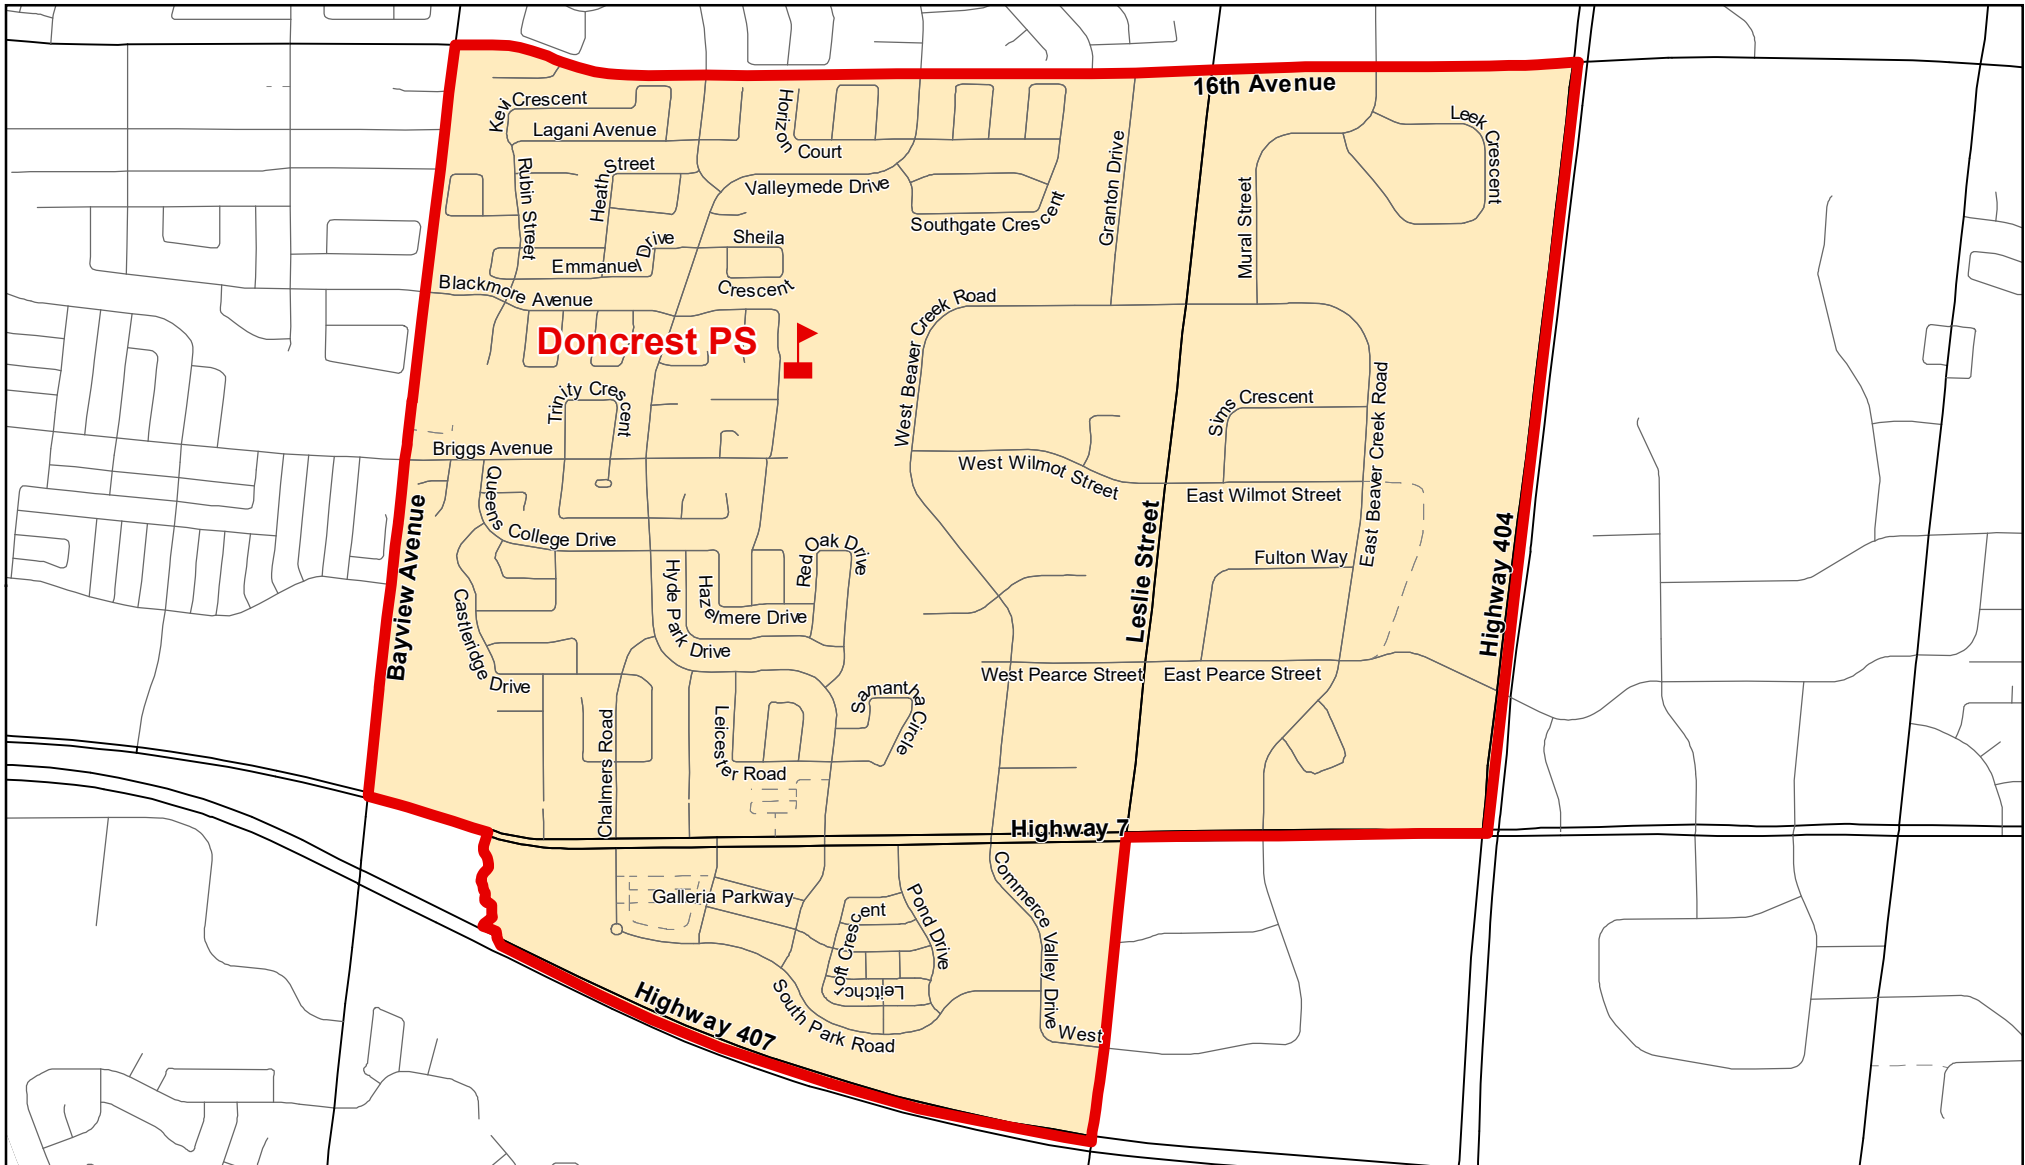

Doncrest PS, City of Richmond Hill

Legend

- | | | | | | |
|---|-------------------|---|-----------------|---|---------------|
|  | Elementary School |  | School Boundary |  | Urban Road |
|  | Secondary School |  | Holding Area |  | Regional Road |
| | |  | Railway |  | Proposed Road |

Notes

Boundary Approved: March 2010

Map Updated: August 2019

Doncrest PS, City of Richmond Hill (French Immersion Primary Dual Track)

Legend

- | | | |
|---|---|---|
|  Elementary School |  School Boundary |  Urban Road |
|  Secondary School |  Holding Area |  Regional Road |
| |  Railway |  Proposed Road |

Notes

PDT = Primary Dual Track
 A complete list of feeder schools can be found at
<http://www.yrdsb.ca/Programs/fi/Pages/Program-Locations.aspx>

Boundary Approved: March 2011

Map Updated: August 2019