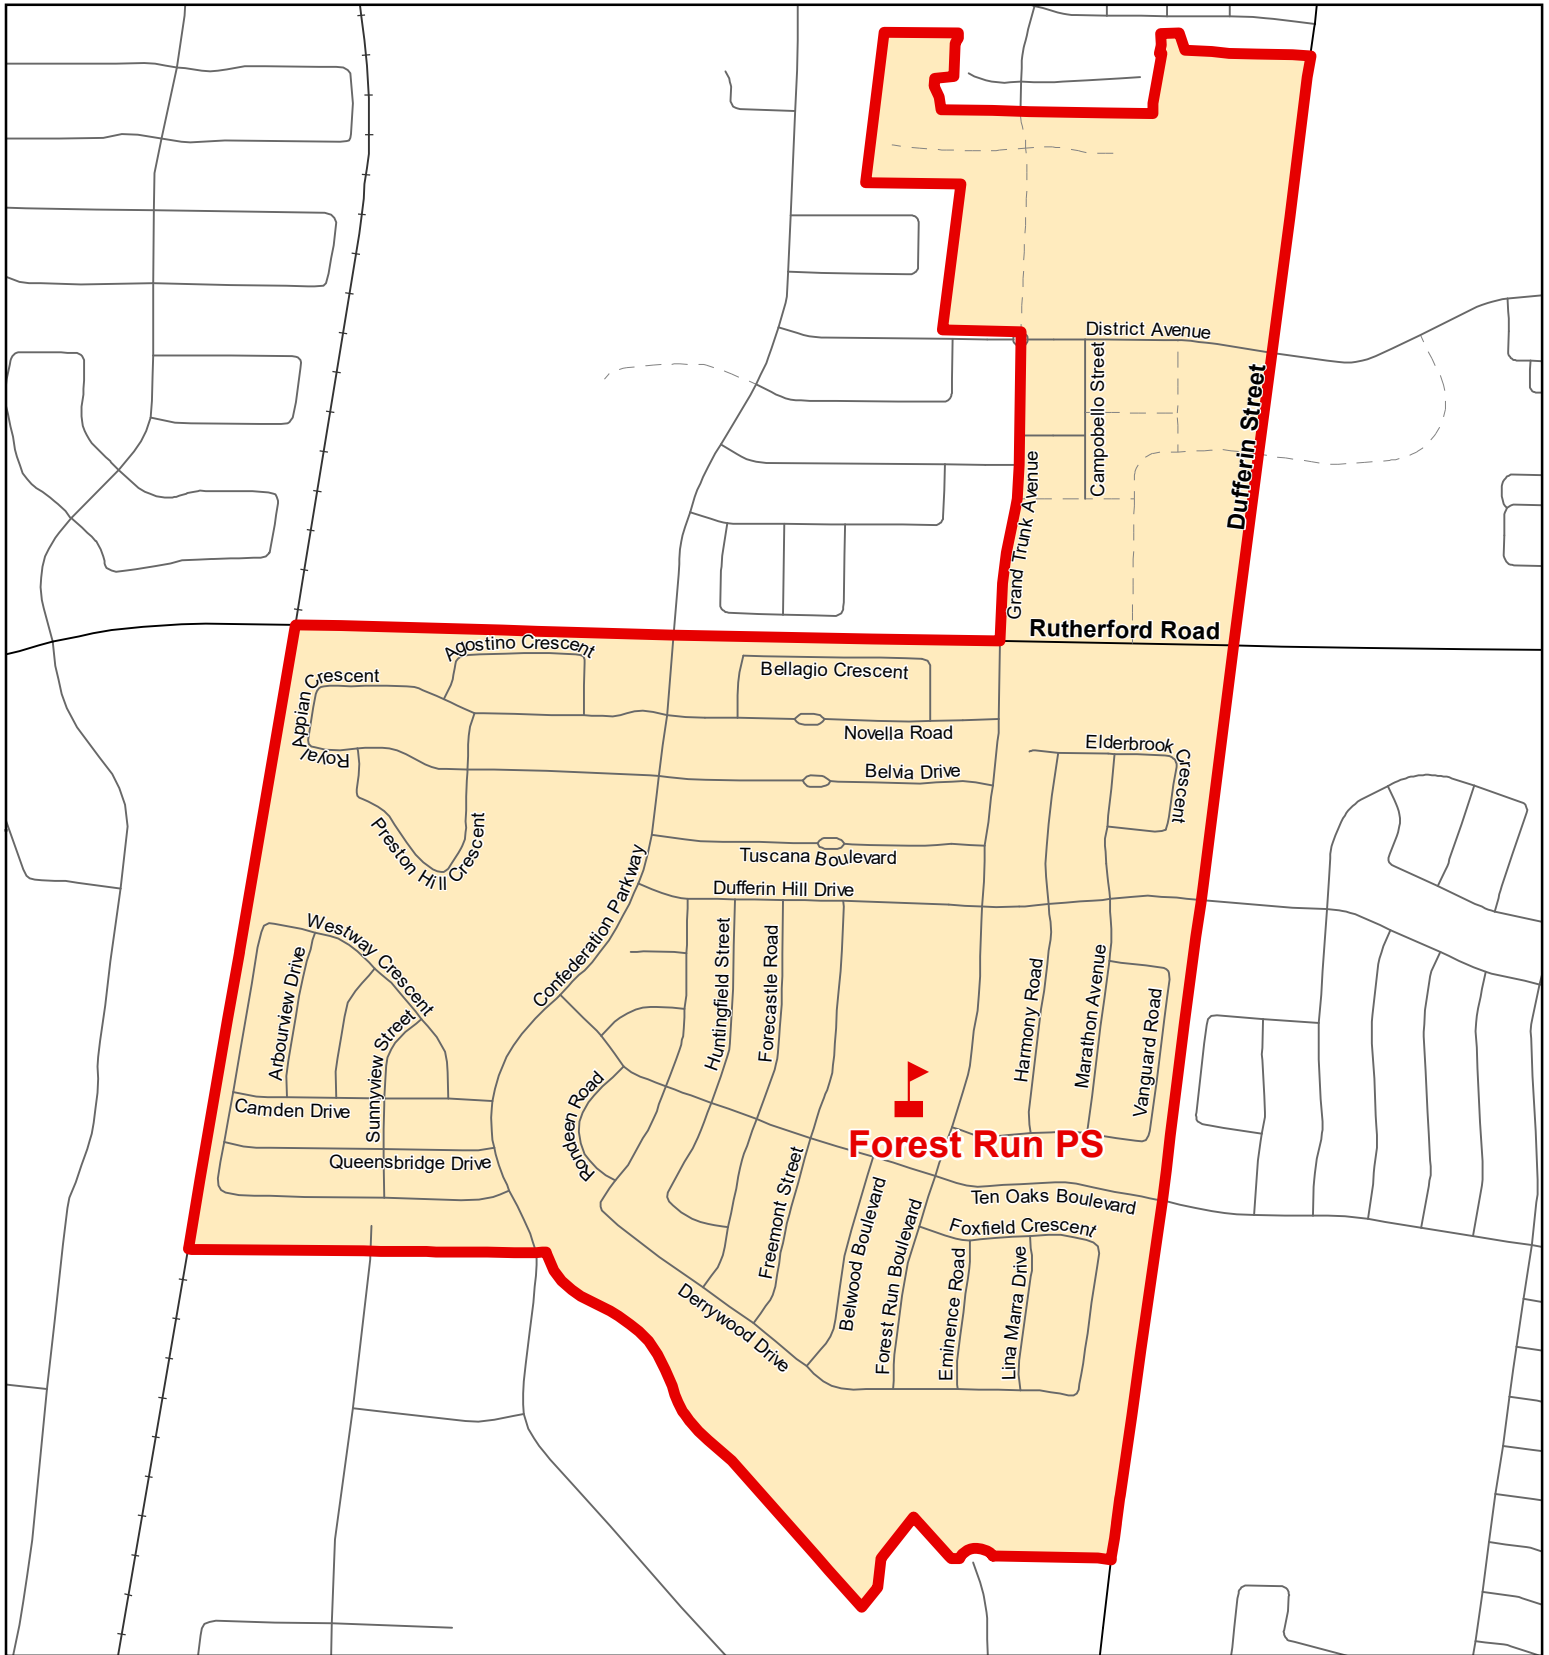

# Forest Run PS, City of Vaughan

## Legend

- |   |                   |   |                 |   |               |
|---|-------------------|---|-----------------|---|---------------|
|  | Elementary School |  | School Boundary |  | Urban Road    |
|  | Secondary School  |  | Holding Area    |  | Regional Road |
|   |                   |  | Railway         |  | Proposed Road |

## Notes

A portion of the Carrville Mills PS boundary will be held at Forest Run PS.

Boundary Approved: March 2015

Map Updated: August 2019

## Notes

The above noted area of Carrville Mills PS will be held at Forest Run PS.

Map Updated: August 2019