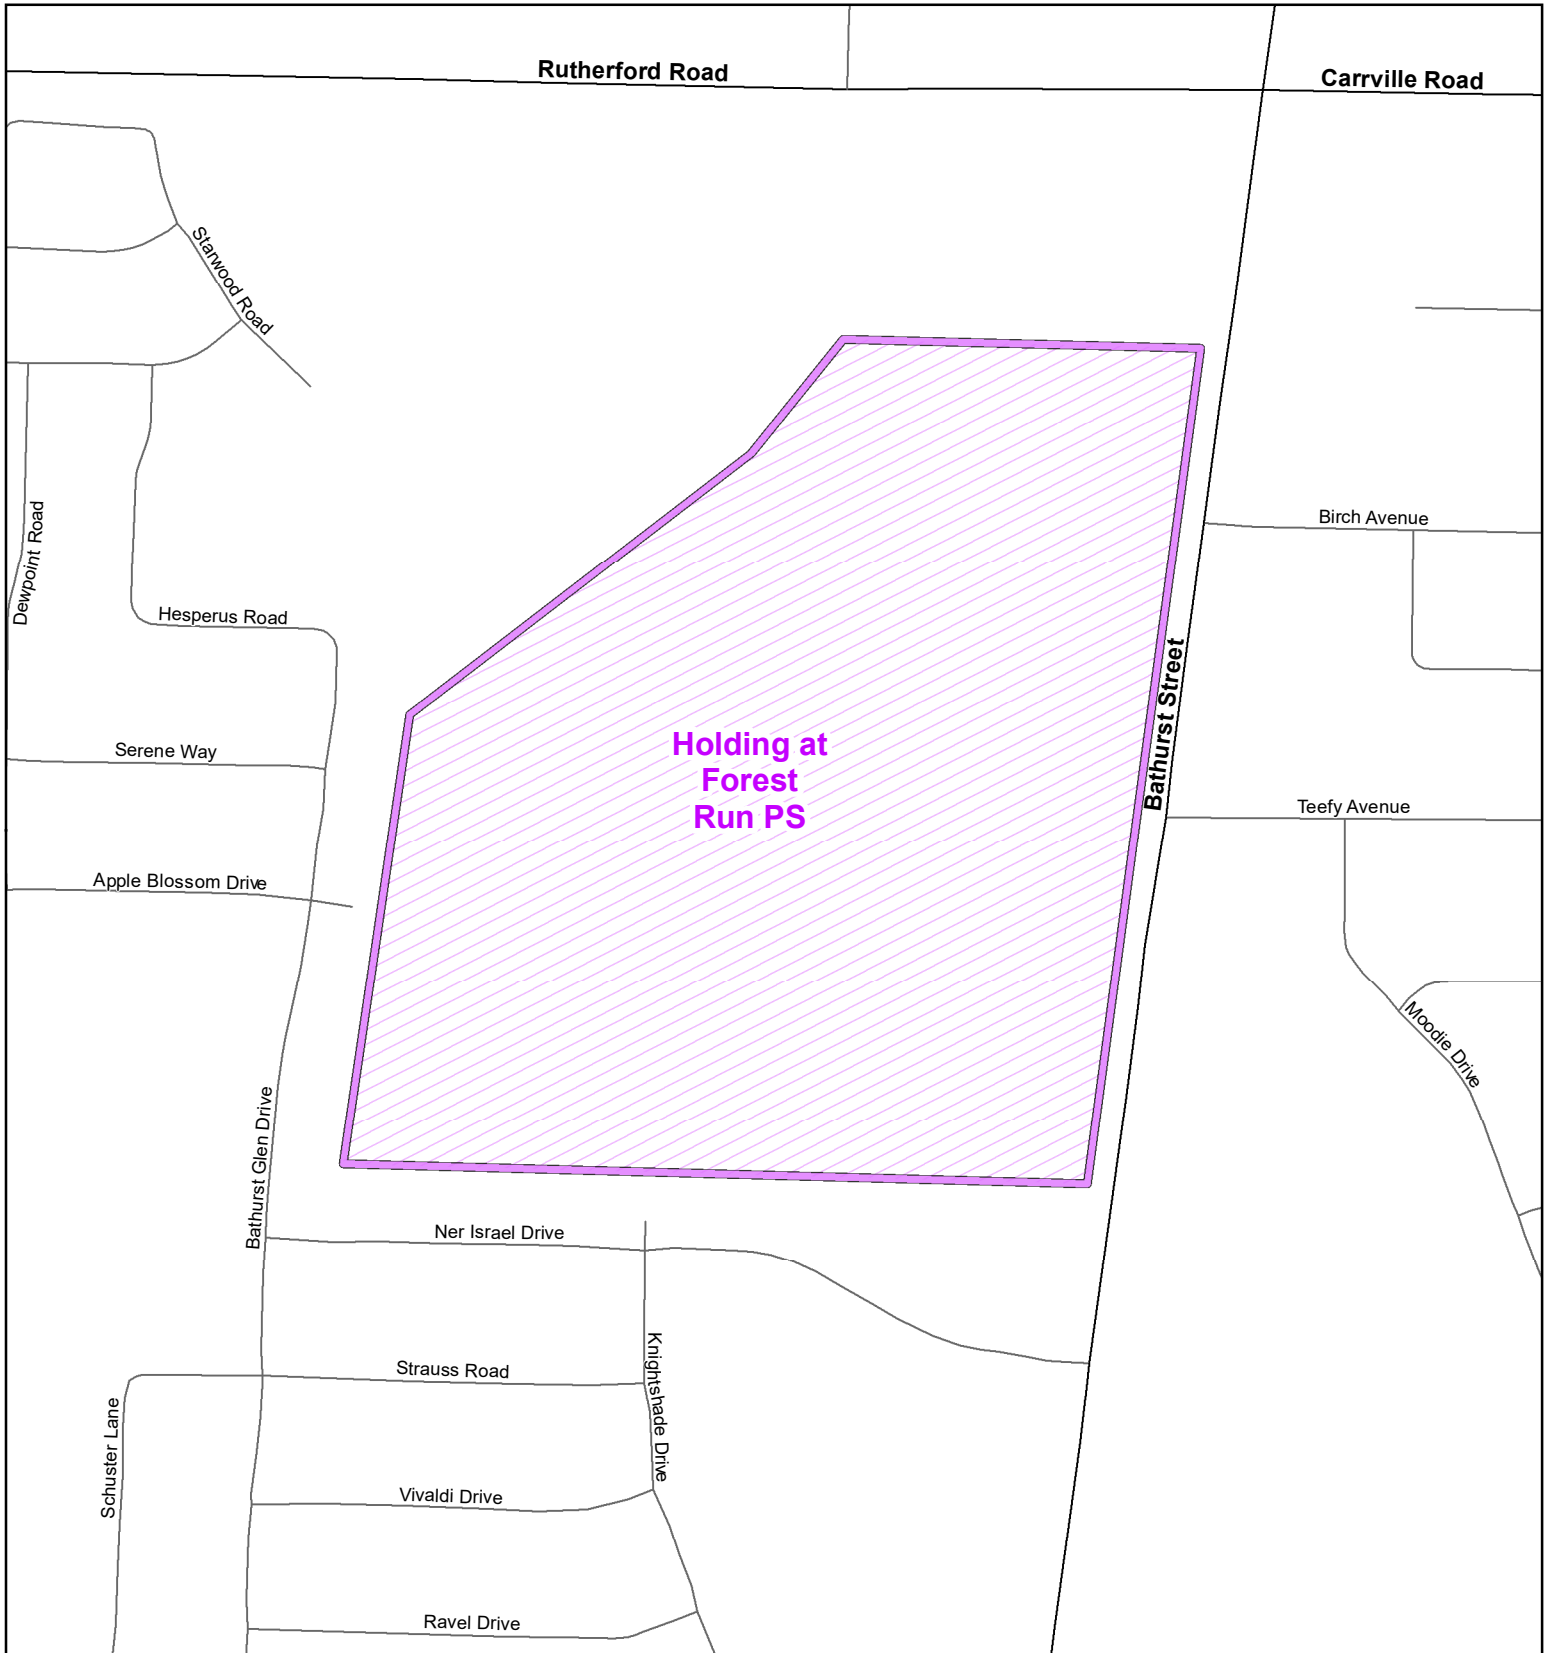

Holding Area at Forest Run PS, City of Vaughan

Legend

	Elementary School		School Boundary		Urban Road
	Secondary School		Holding Area		Regional Road
			Railway		Proposed Road

Notes

The above noted area of Carrville Mills PS will be held at Forest Run PS.

Map Updated: August 2019