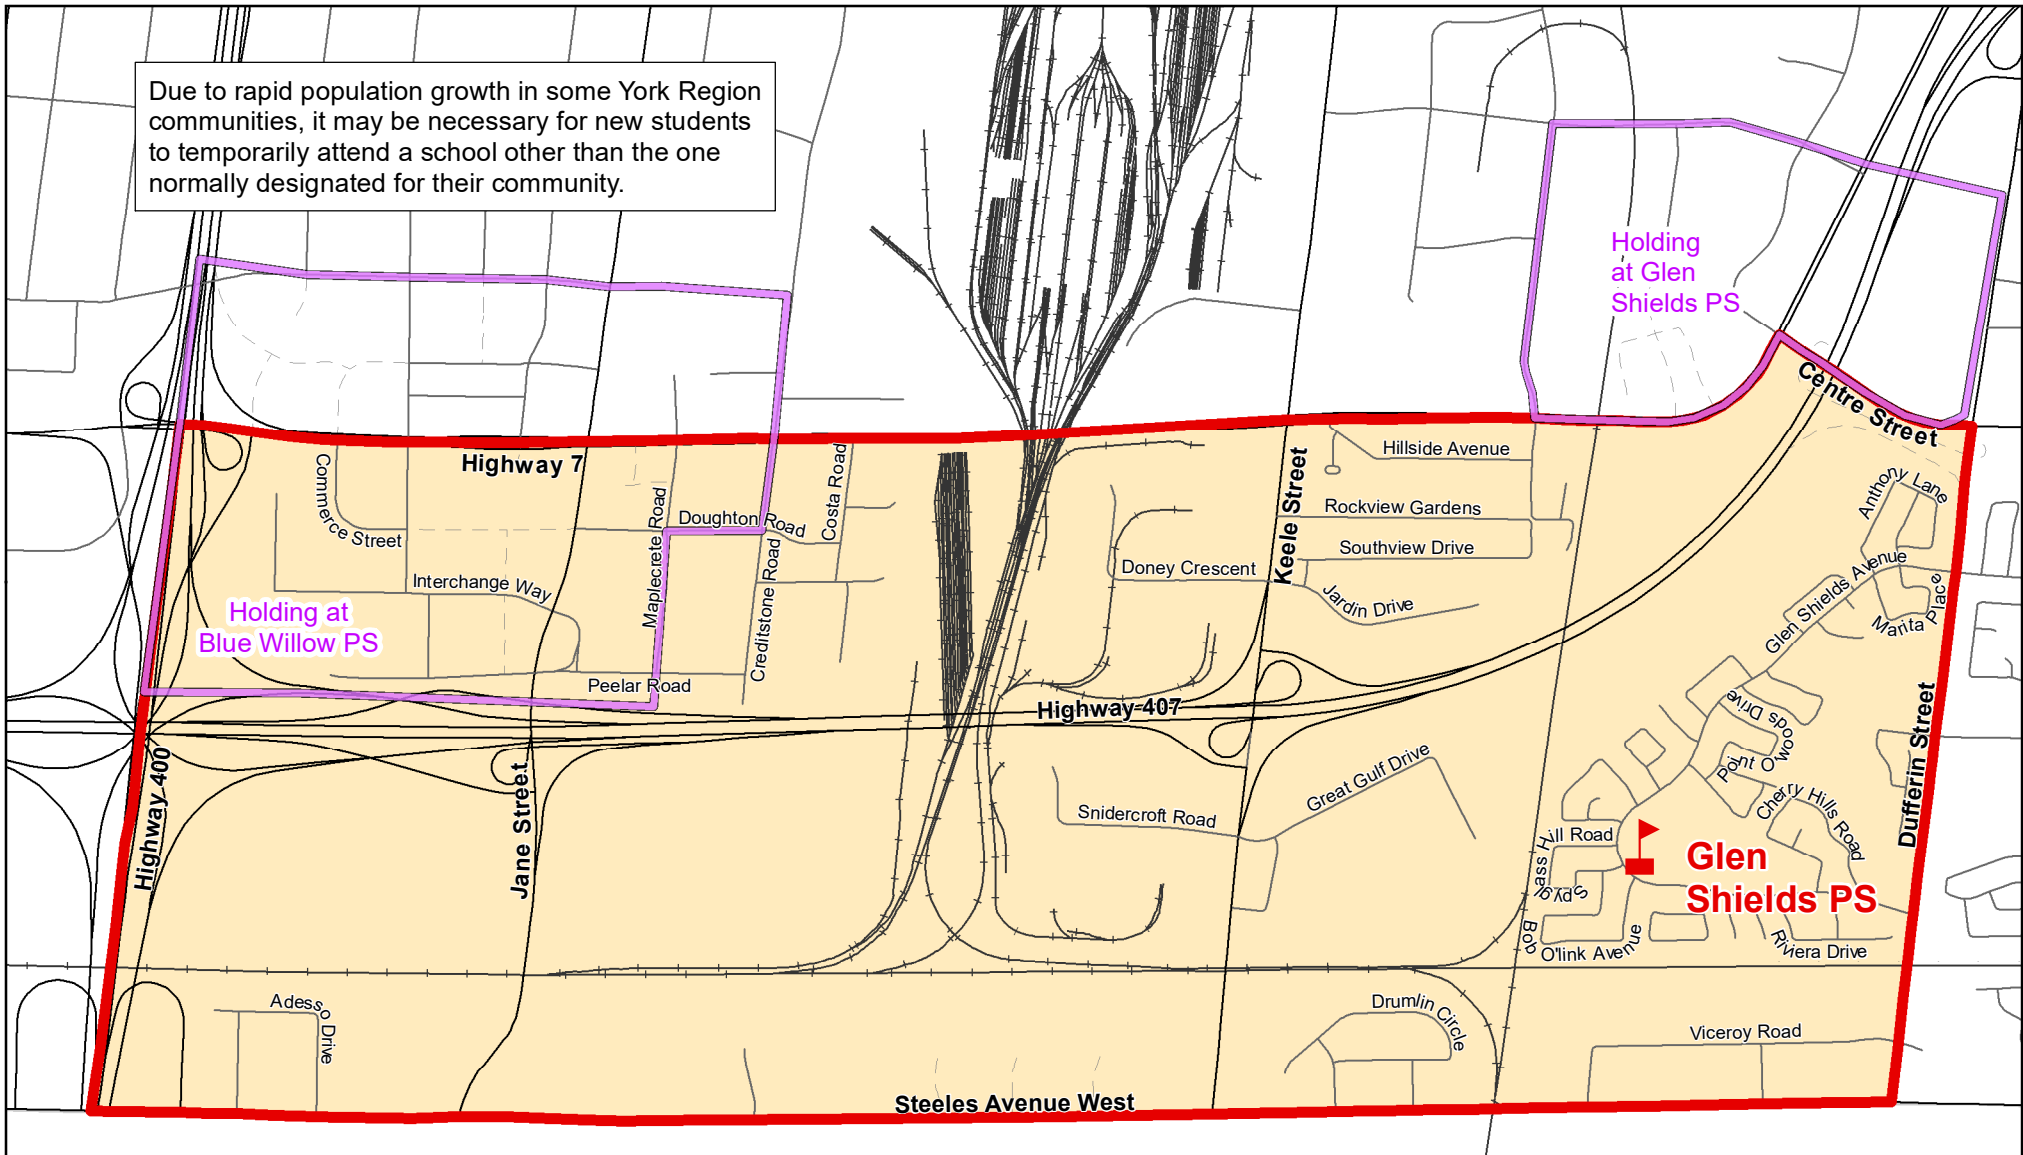

# Glen Shields PS, City of Vaughan

Due to rapid population growth in some York Region communities, it may be necessary for new students to temporarily attend a school other than the one normally designated for their community.

## Legend

- |   |   |   |
|---|---|---|
|  Elementary School |  School Boundary |  Urban Road    |
|  Secondary School  |  Holding Area    |  Regional Road |
|   |  Railway         |  Proposed Road |

## Notes

A portion of the Maple Creek PS boundary will be held at Glen Shields PS. The holding area noted at Hwy 7 and Hwy 400 will be held at Blue Willow PS. Please see map for details.

Boundary Approved: 2000

Map Updated: August 2019