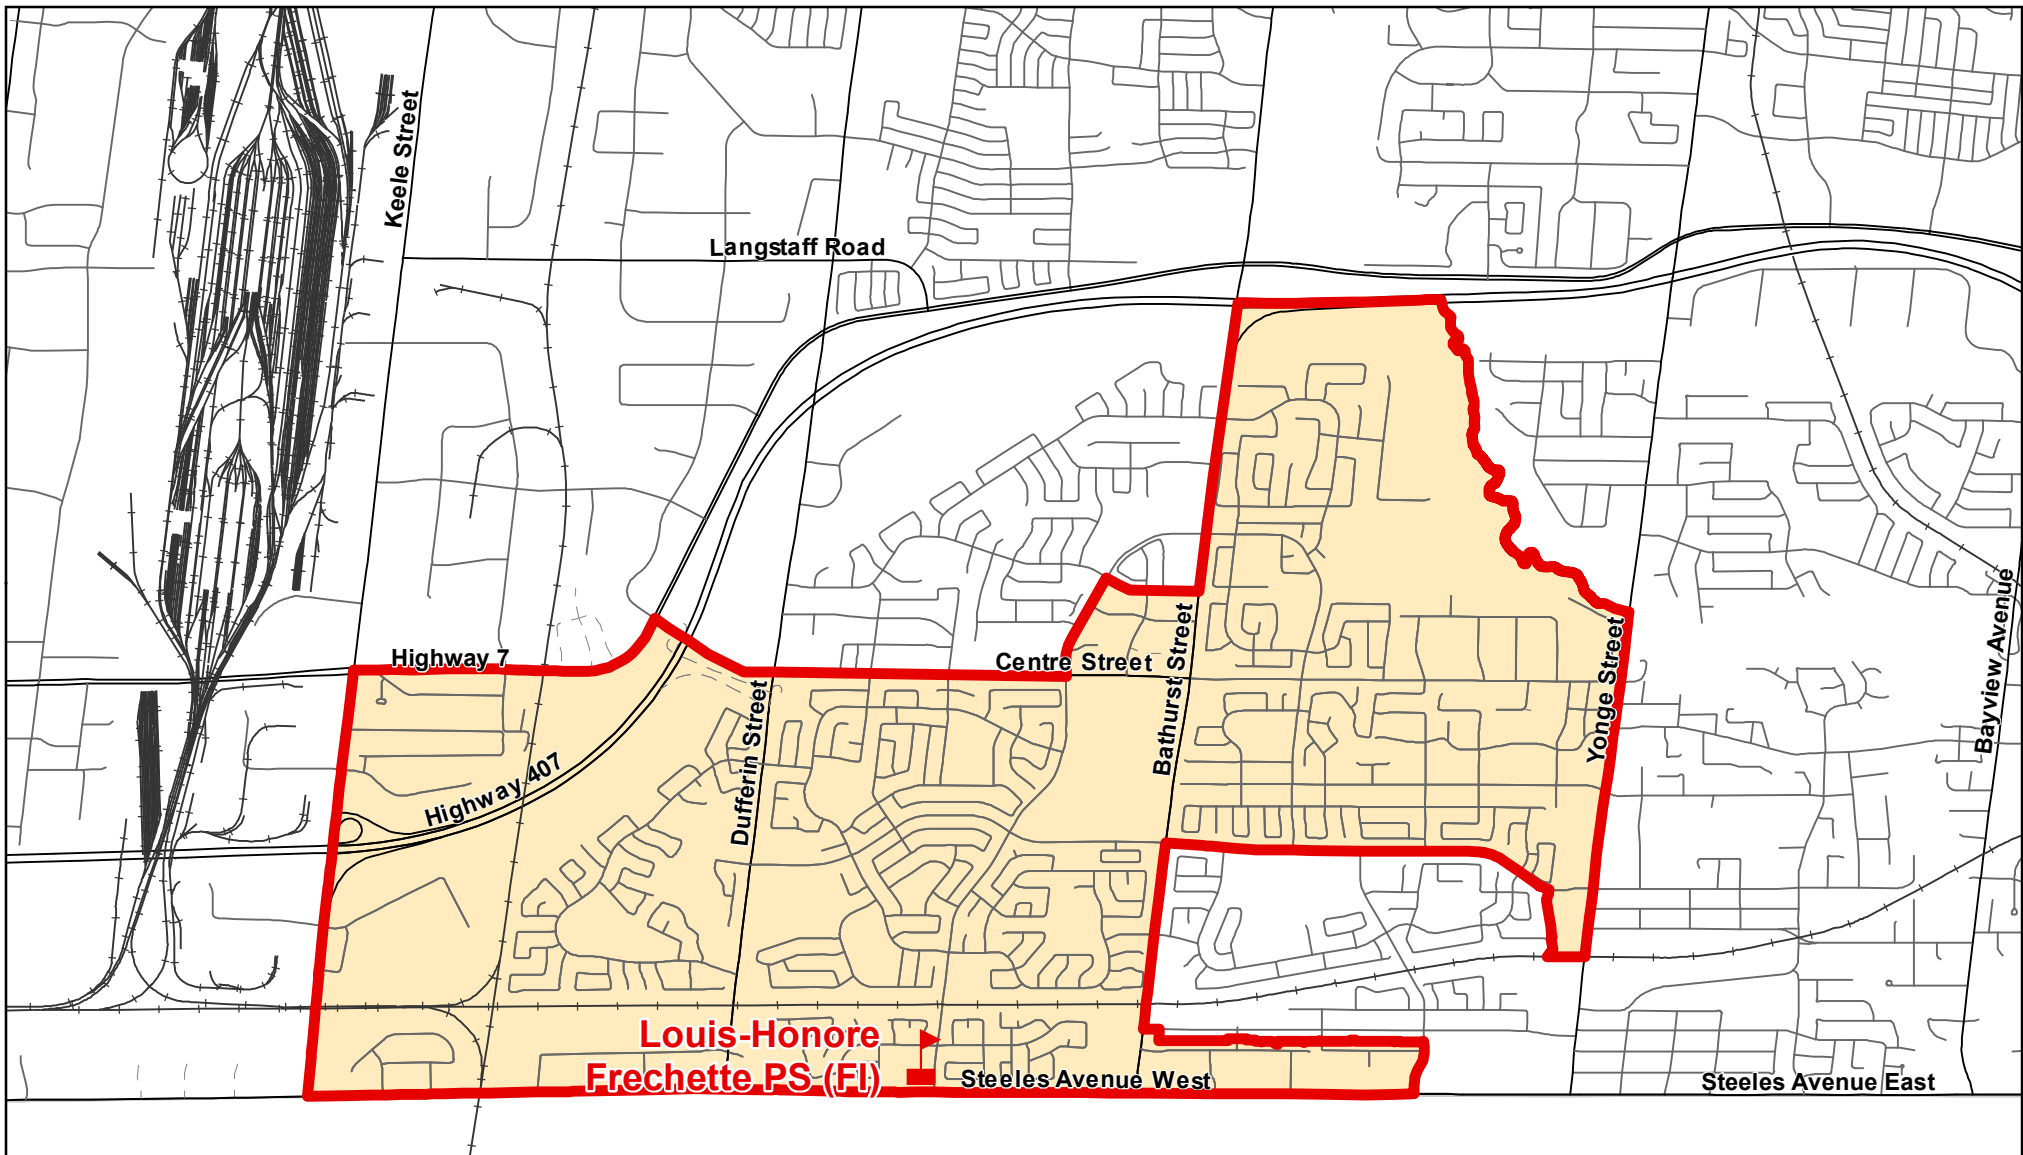

Louis-Honore Frenchette PS, City of Vaughan (French Immersion)

Legend

- | | | | |
|---|---|---|---|
|  Elementary School |  School Boundary |  Urban Road |  |
|  Secondary School |  Holding Area |  Regional Road | |
| |  Railway |  Proposed Road | |

Notes

PDT = Primary Dual Track
 A complete list of feeder schools can be found at
<http://www.yrdsb.ca/Programs/fi/Pages/Program-Locations.aspx>

Boundary Approved: April 2015

Map Updated: August 2019