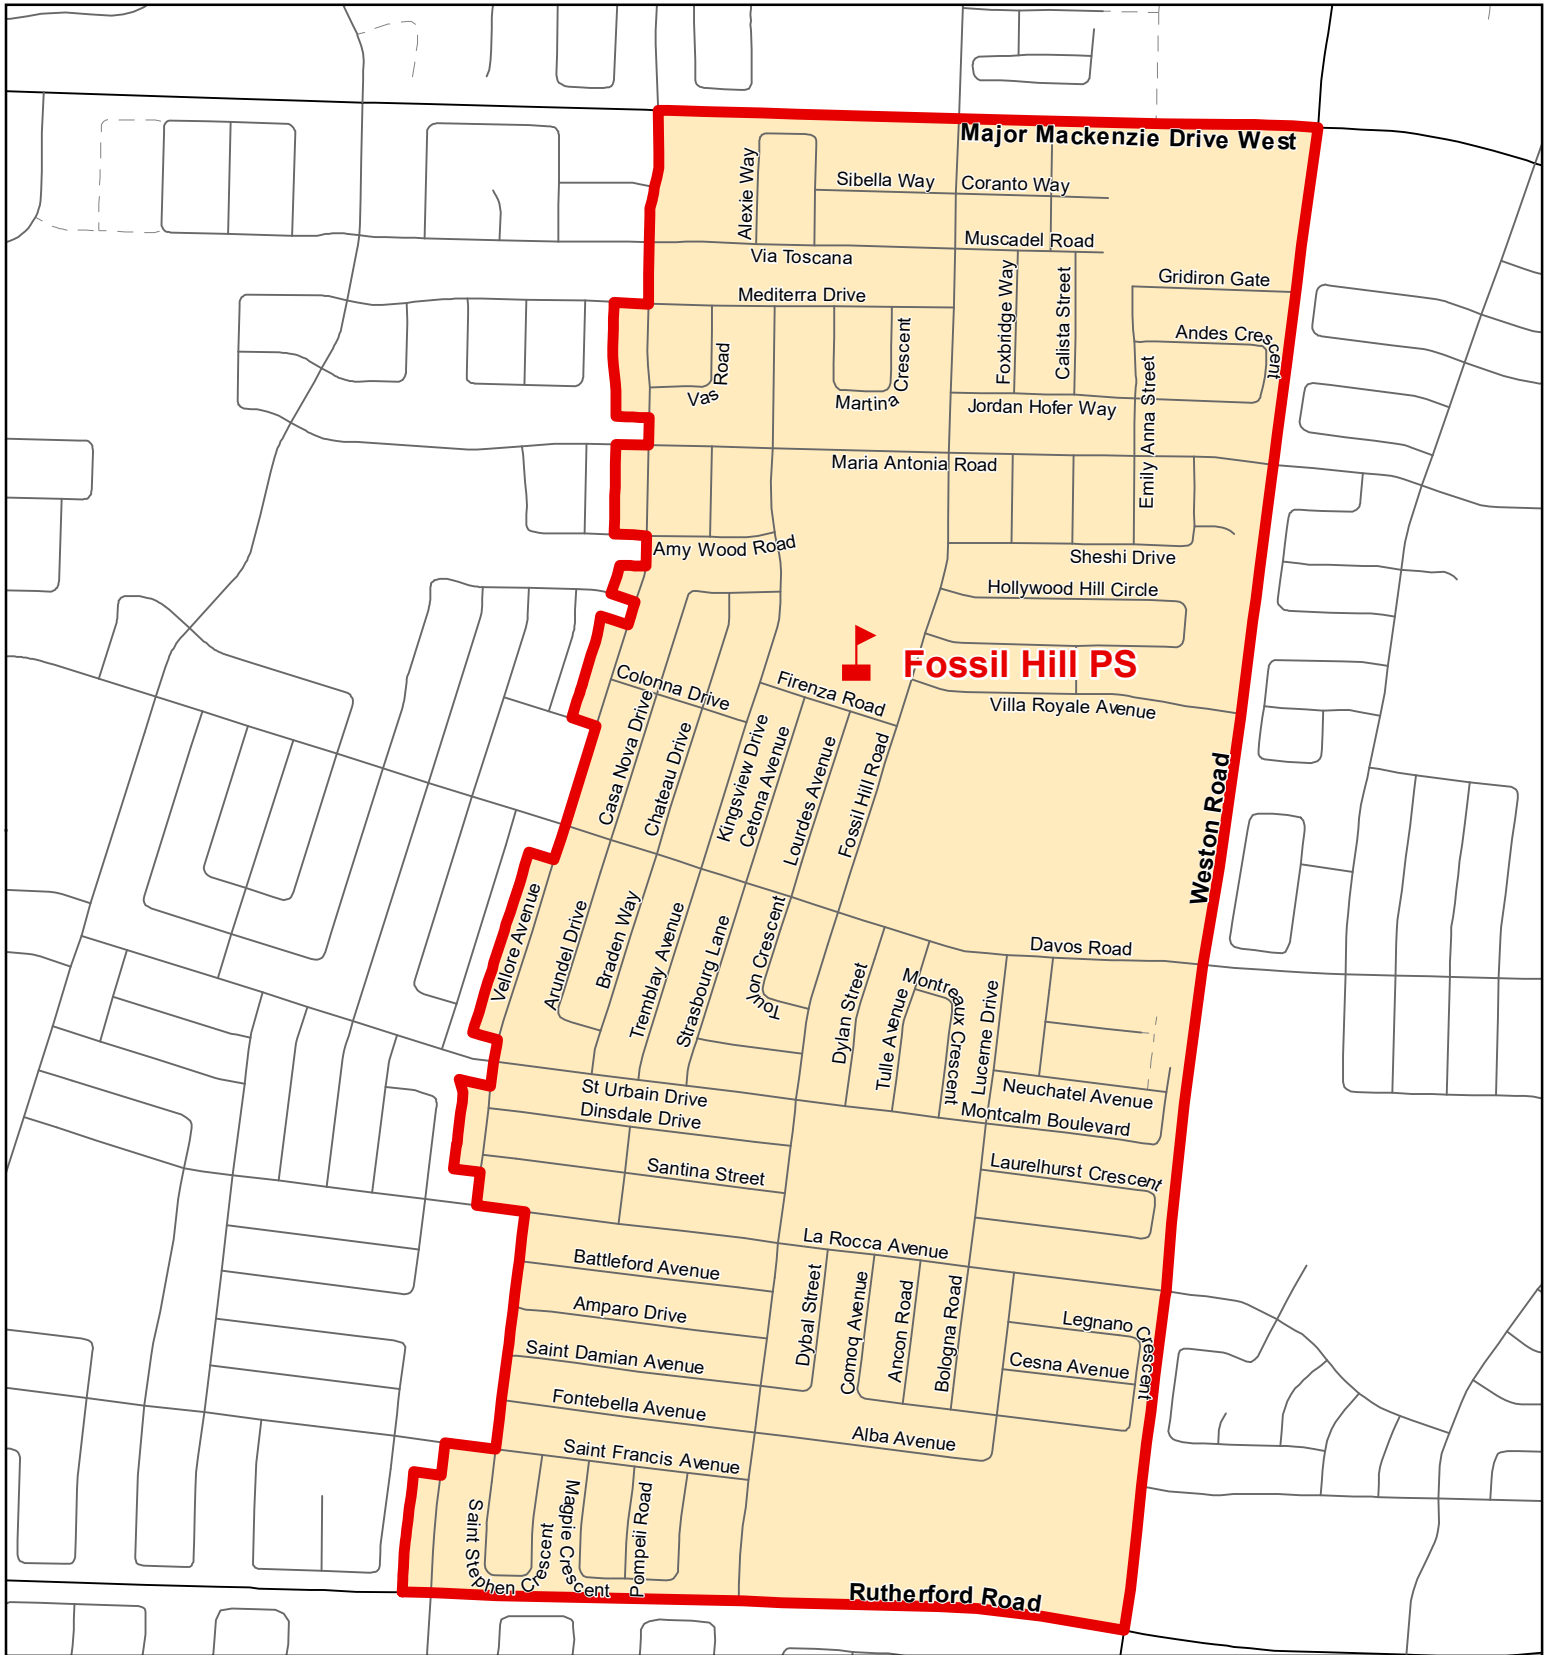

Fossil Hill PS, City of Vaughan

Legend

-  Elementary School
-  School Boundary
-  Urban Road
-  Secondary School
-  Holding Area
-  Regional Road
-  Railway
-  Proposed Road

Notes

A portion of the Kleinburg PS boundary will be held at Fossil Hill PS for the 2022/23 school year.

Boundary Approved: 2002

Map Updated: August 2019

Fossil Hill PS, City of Vaughan

Effective for the 2022/2023 School Year

Legend

-  Elementary School
-  Secondary School
-  School Boundary
-  Holding Area
-  Urban Road
-  Regional Road
-  Railway
-  Proposed Road

Notes

A portion of the Kleinburg PS boundary will be held at Fossil Hill PS for the 2022/23 school year.

Boundary Approved: 2002

Map Updated: January 2022

Holding Area at Fossil Hill PS, City of Vaughan

Effective for the 2022/2023 School Year

Legend

- Elementary School
- Secondary School
- School Boundary
- Holding Area
- Urban Road
- Regional Road
- Railway
- Proposed Road

Notes

Holding area noted above will be held at Fossil Hill PS.

Map Updated: January 2022