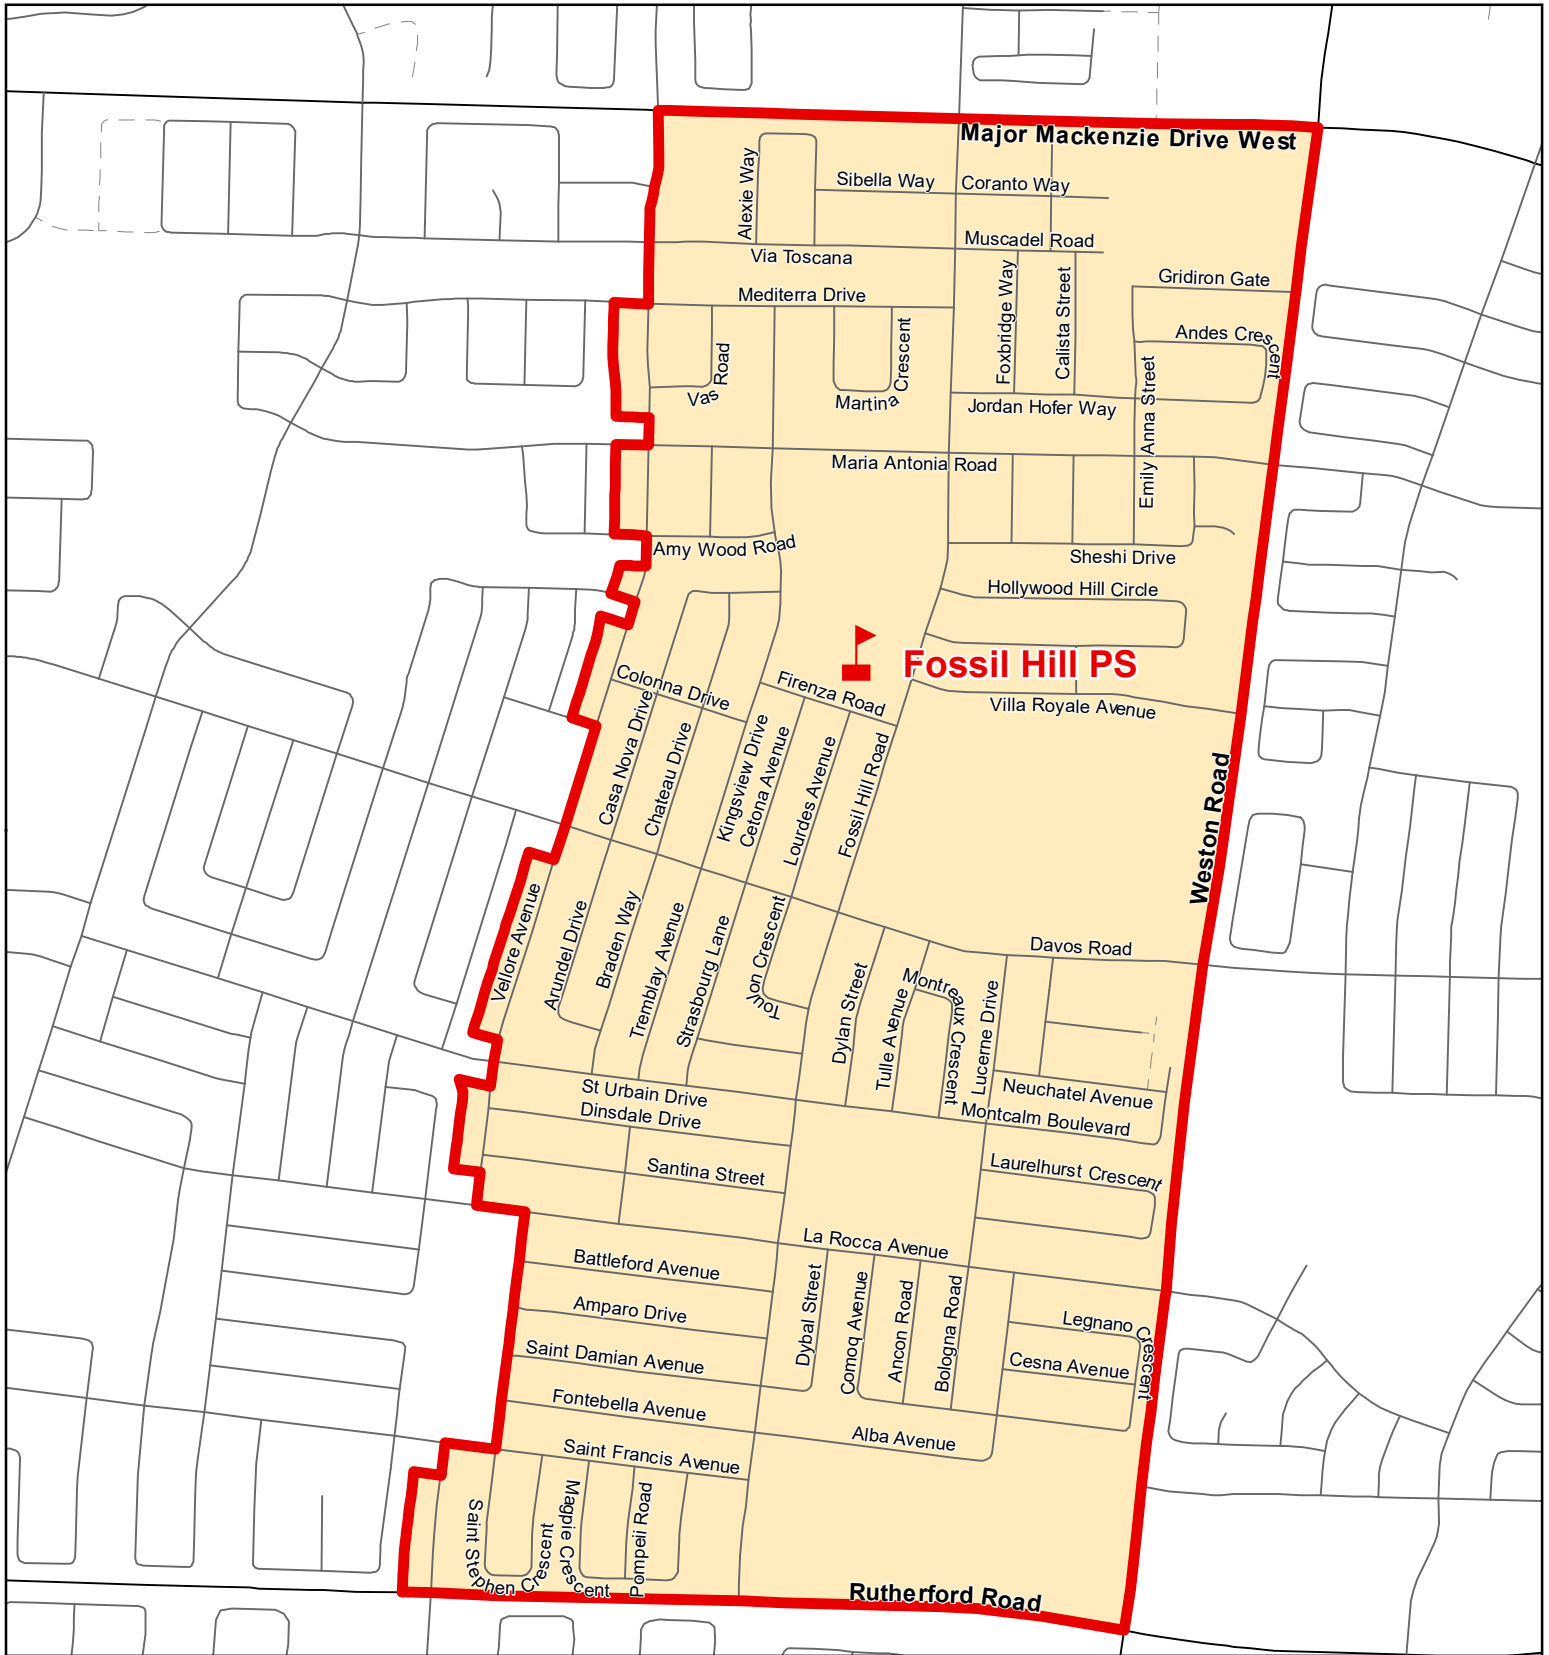

Fossil Hill PS, City of Vaughan

Legend

-  Elementary School
-  School Boundary
-  Urban Road
-  Secondary School
-  Holding Area
-  Regional Road
-  Railway
-  Proposed Road

Notes

Boundary Approved: 2002

Map Updated: August 2019