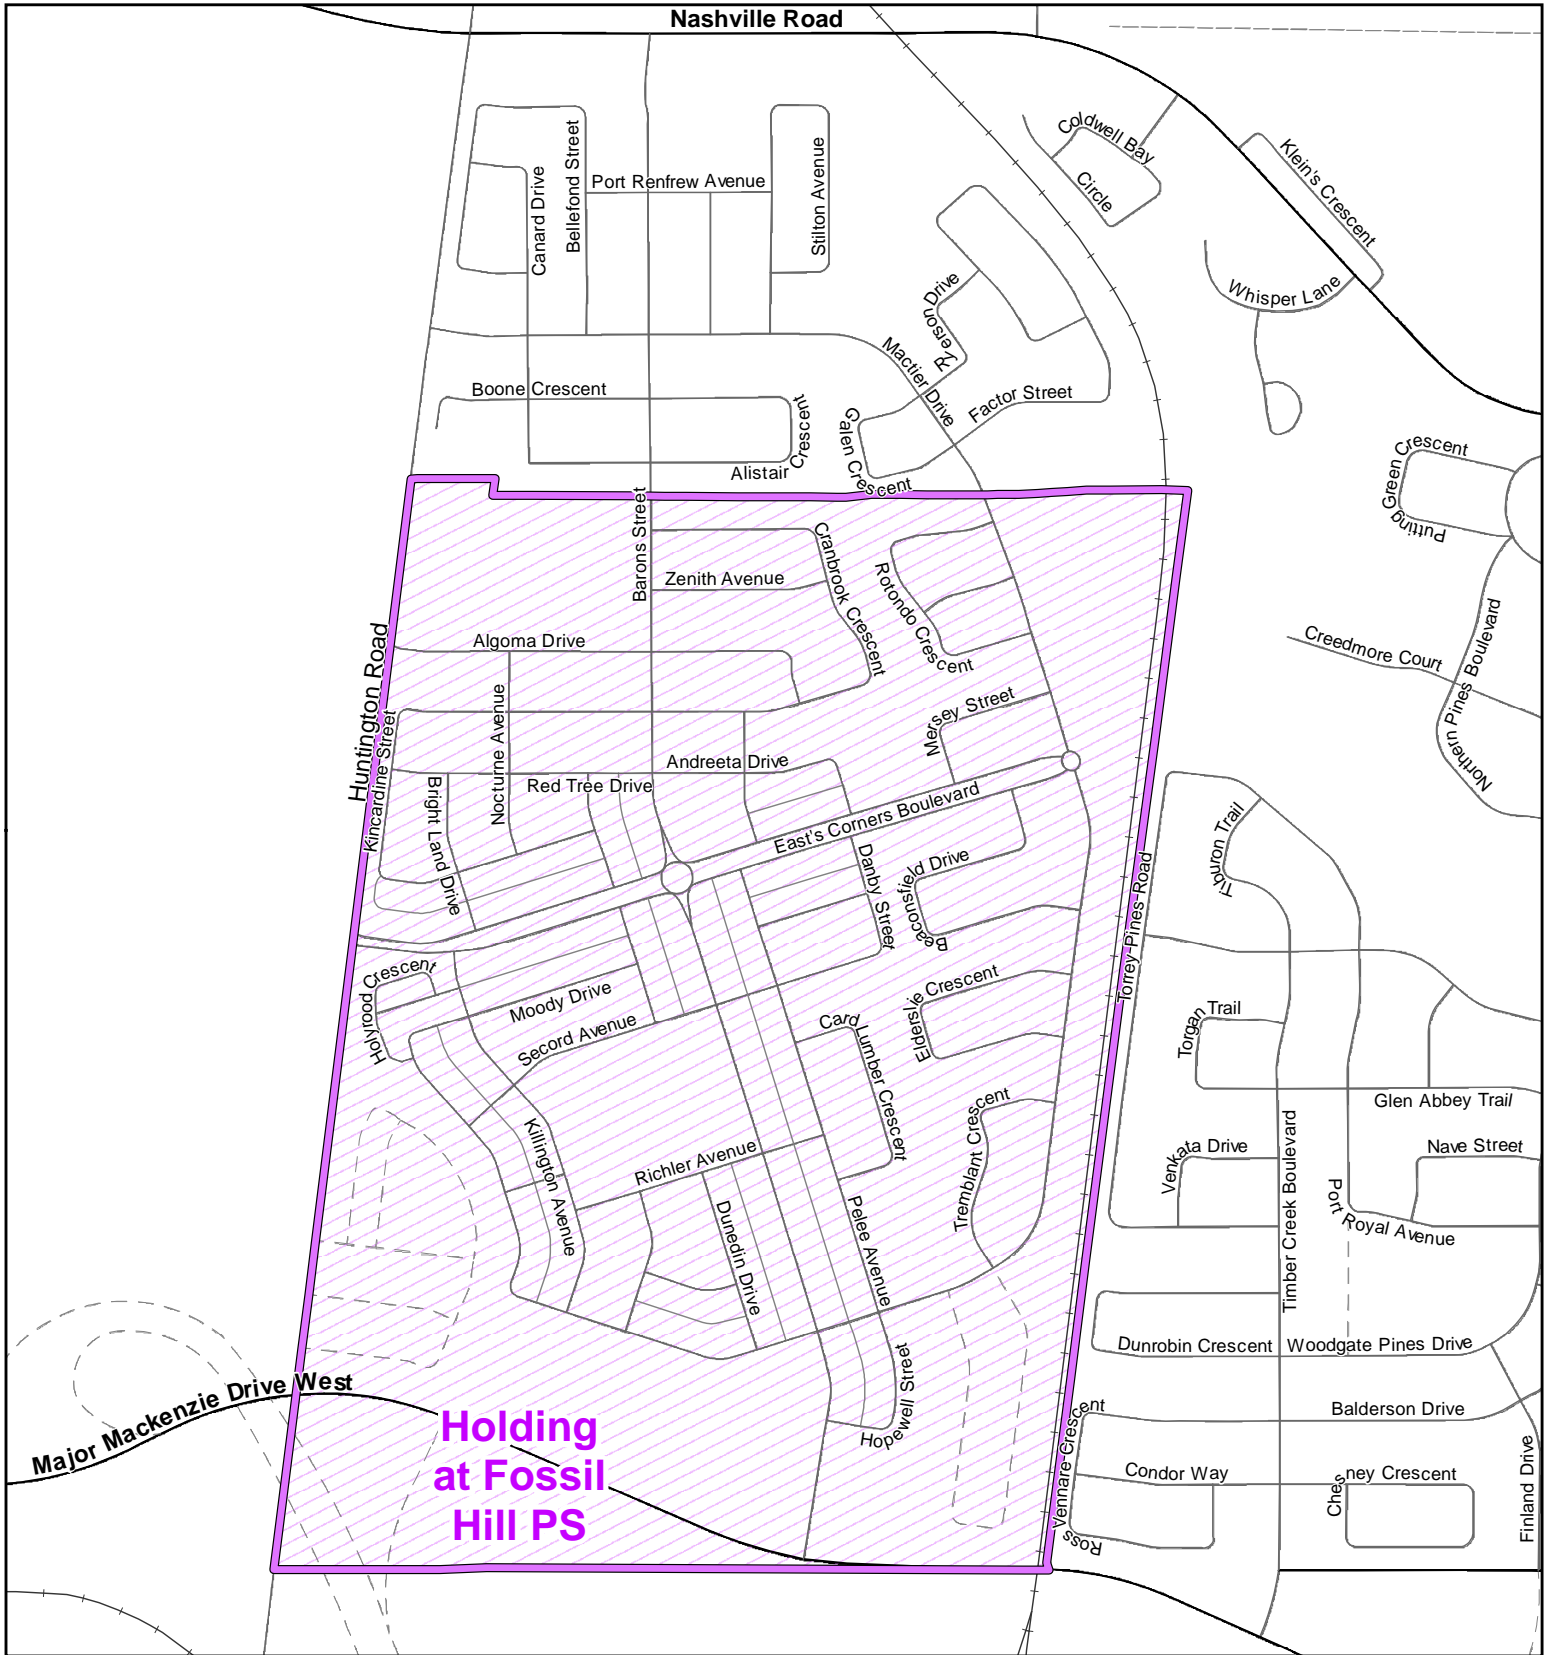

Fossil Hill PS, City of Vaughan

Legend

-  Elementary School
-  School Boundary
-  Urban Road
-  Secondary School
-  Holding Area
-  Regional Road
-  Railway
-  Proposed Road

Notes

A portion of the Kleinburg PS boundary will be held at Fossil Hill PS for the 2022/23 school year.

Boundary Approved: 2002

Map Updated: August 2019

Fossil Hill PS, City of Vaughan

Effective for the 2022/2023 School Year

Legend

-  Elementary School
-  Secondary School
-  School Boundary
-  Holding Area
-  Urban Road
-  Regional Road
-  Railway
-  Proposed Road

Notes

A portion of the Kleinburg PS boundary will be held at Fossil Hill PS for the 2022/23 school year.

Boundary Approved: 2002

Map Updated: January 2022

Holding Area at Fossil Hill PS, City of Vaughan

Effective for the 2022/2023 School Year

Legend

- Elementary School
- Secondary School
- School Boundary
- Holding Area
- Urban Road
- Regional Road
- Railway
- Proposed Road

Notes

Holding area noted above will be held at Fossil Hill PS.

Map Updated: January 2022