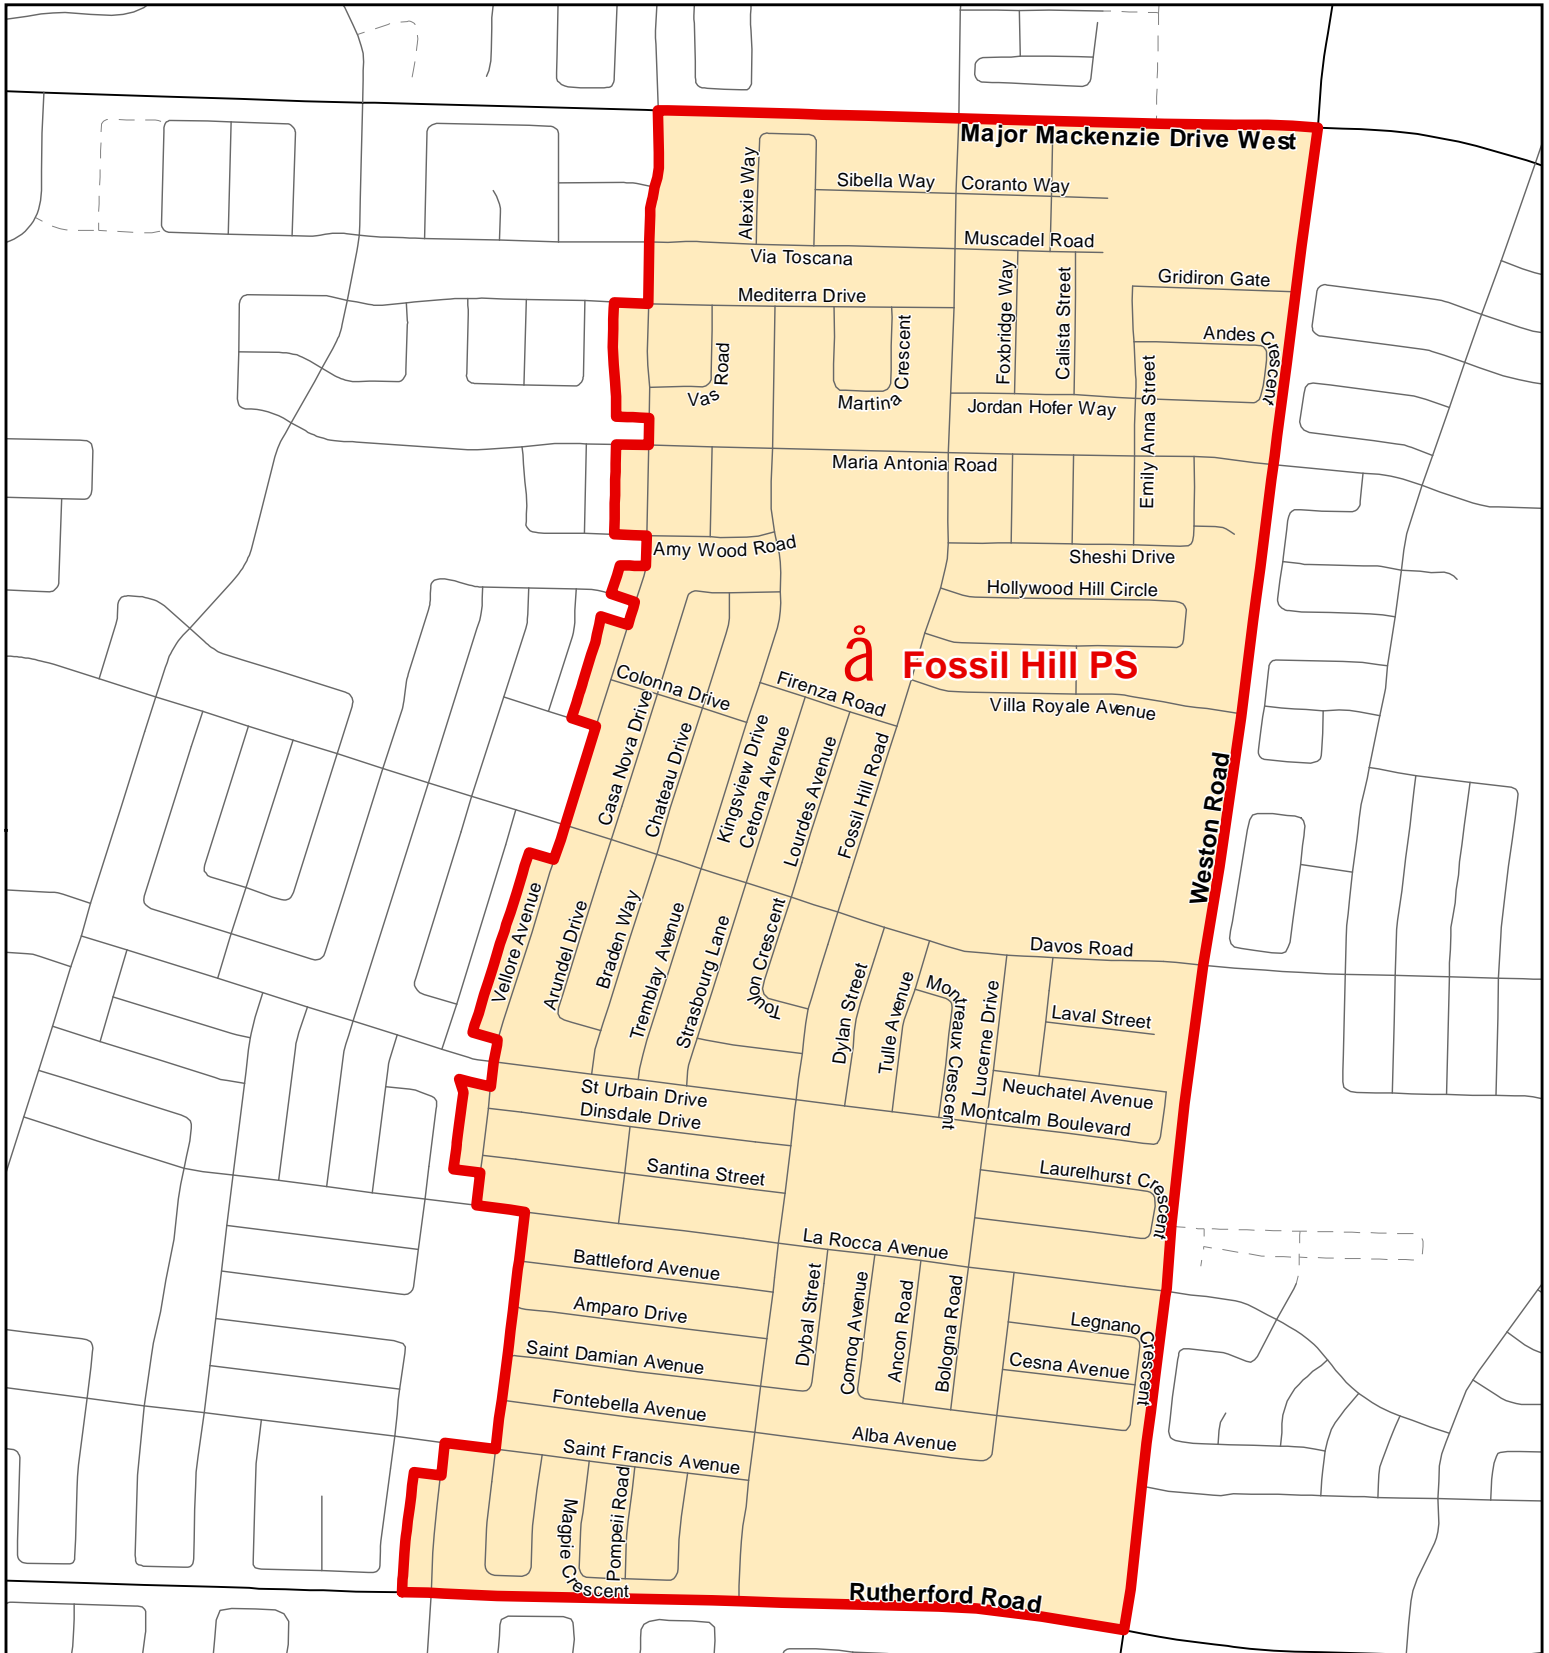

Fossil Hill PS, City of Vaughan

Legend

-  Elementary School
-  School Boundary
-  Urban Road
-  Secondary School
-  Holding Area
-  Regional Road
-  Railway
-  Proposed Road

Notes

A portion of the Kleinburg PS boundary will be held at Fossil Hill PS for the 2022/23 school year.

Boundary Approved: 2002

Map Updated: August 2019

Fossil Hill PS, City of Vaughan

Effective for the 2022/2023 School Year

Legend

-  Elementary School
-  Secondary School
-  School Boundary
-  Holding Area
-  Urban Road
-  Regional Road
-  Railway
-  Proposed Road

Notes

A portion of the Kleinburg PS boundary will be held at Fossil Hill PS for the 2022/23 school year.

Boundary Approved: 2002

Map Updated: January 2022

Holding Area at Fossil Hill PS, City of Vaughan

Effective for the 2022/2023 School Year

Legend

- Elementary School
- Secondary School
- School Boundary
- Holding Area
- Urban Road
- Regional Road
- Railway
- Proposed Road

Notes

Holding area noted above will be held at Fossil Hill PS.

Map Updated: January 2022