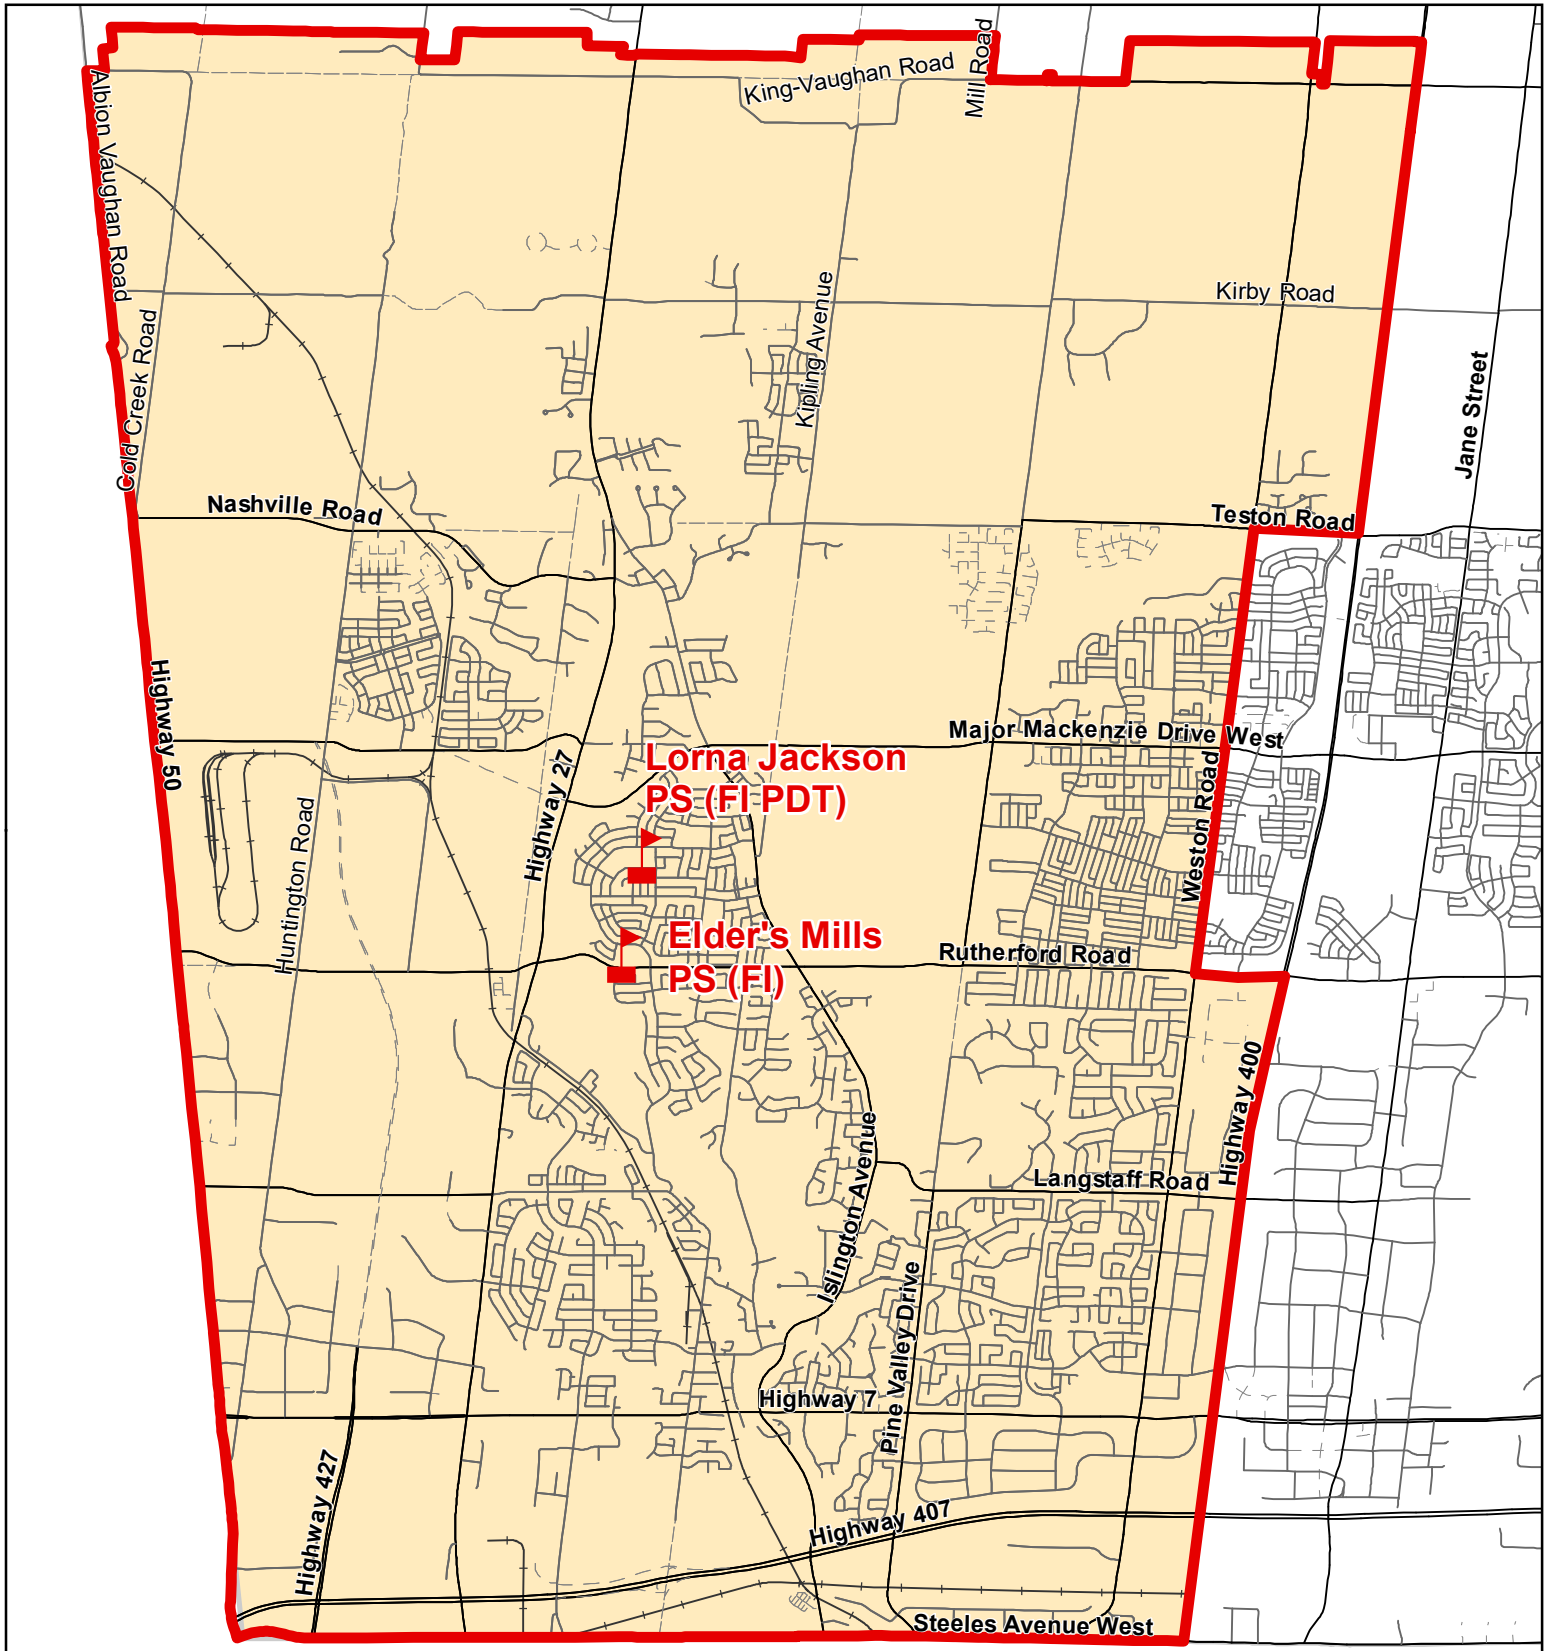

Lorna Jackson PS, City of Vaughan (French Immersion Primary Dual Track)

Legend

Elementary School	School Boundary	Urban Road
Secondary School	Holding Area	Regional Road
Railway	Proposed Road	

Notes

PDT = Primary Dual Track
A complete list of feeder schools can be found at
<http://www.yrdsb.ca/Programs/fi/Pages/Program-Locations.aspx>

Boundary Approved: March 2009

Map Updated: August 2019