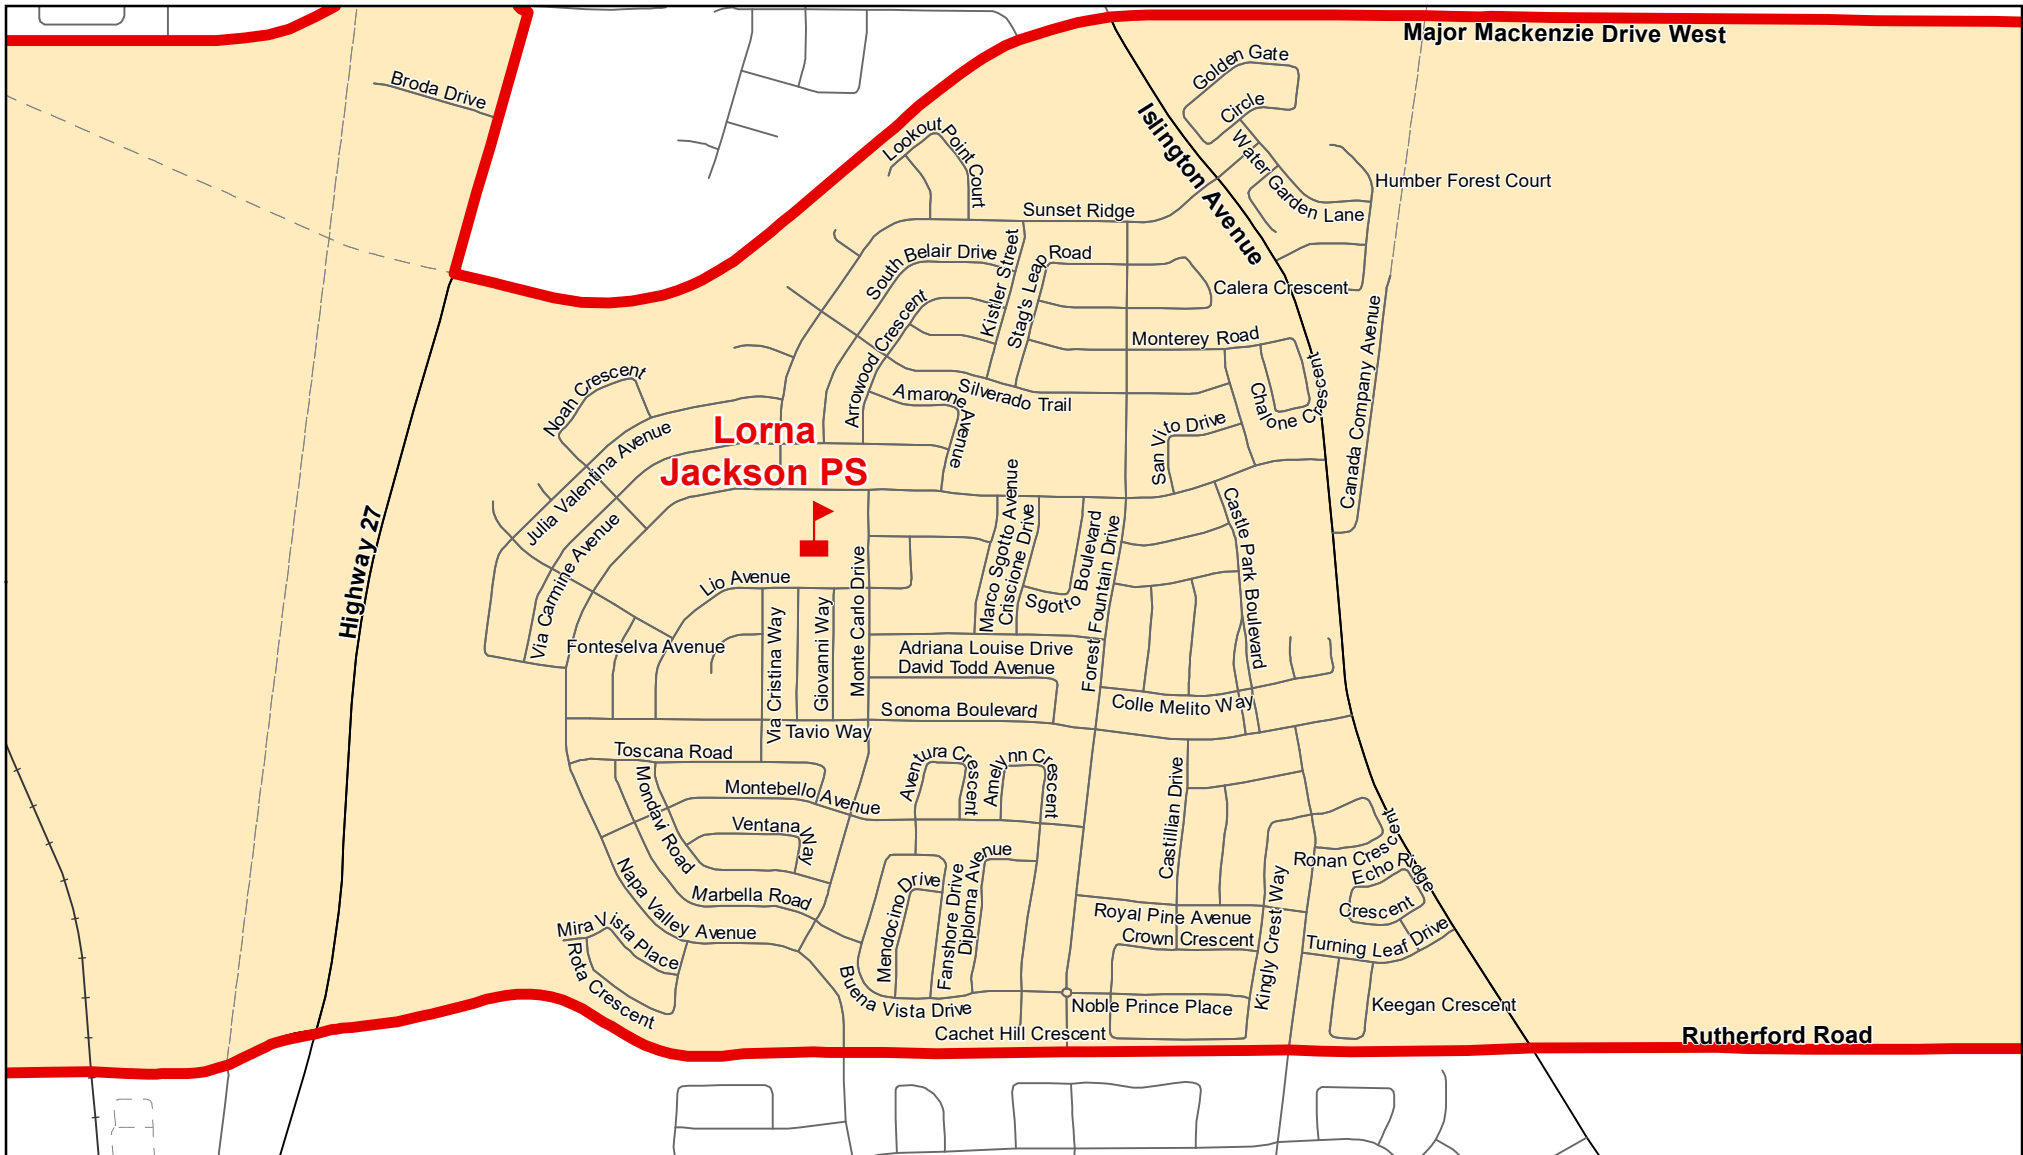

# Lorna Jackson PS, City of Vaughan

**Legend**

 Elementary School	 School Boundary	 Urban Road
 Secondary School	 Holding Area	 Regional Road
 Railway	 Proposed Road	

**Notes**

**Boundary Approved: March 2013**

**Map Updated: August 2019**

# Lorna Jackson PS (Inset Map), City of Vaughan

**Legend**

 Elementary School	 School Boundary	 Urban Road
 Secondary School	 Holding Area	 Regional Road
	 Railway	 Proposed Road

**Notes**

**Boundary Approved: March 2013**