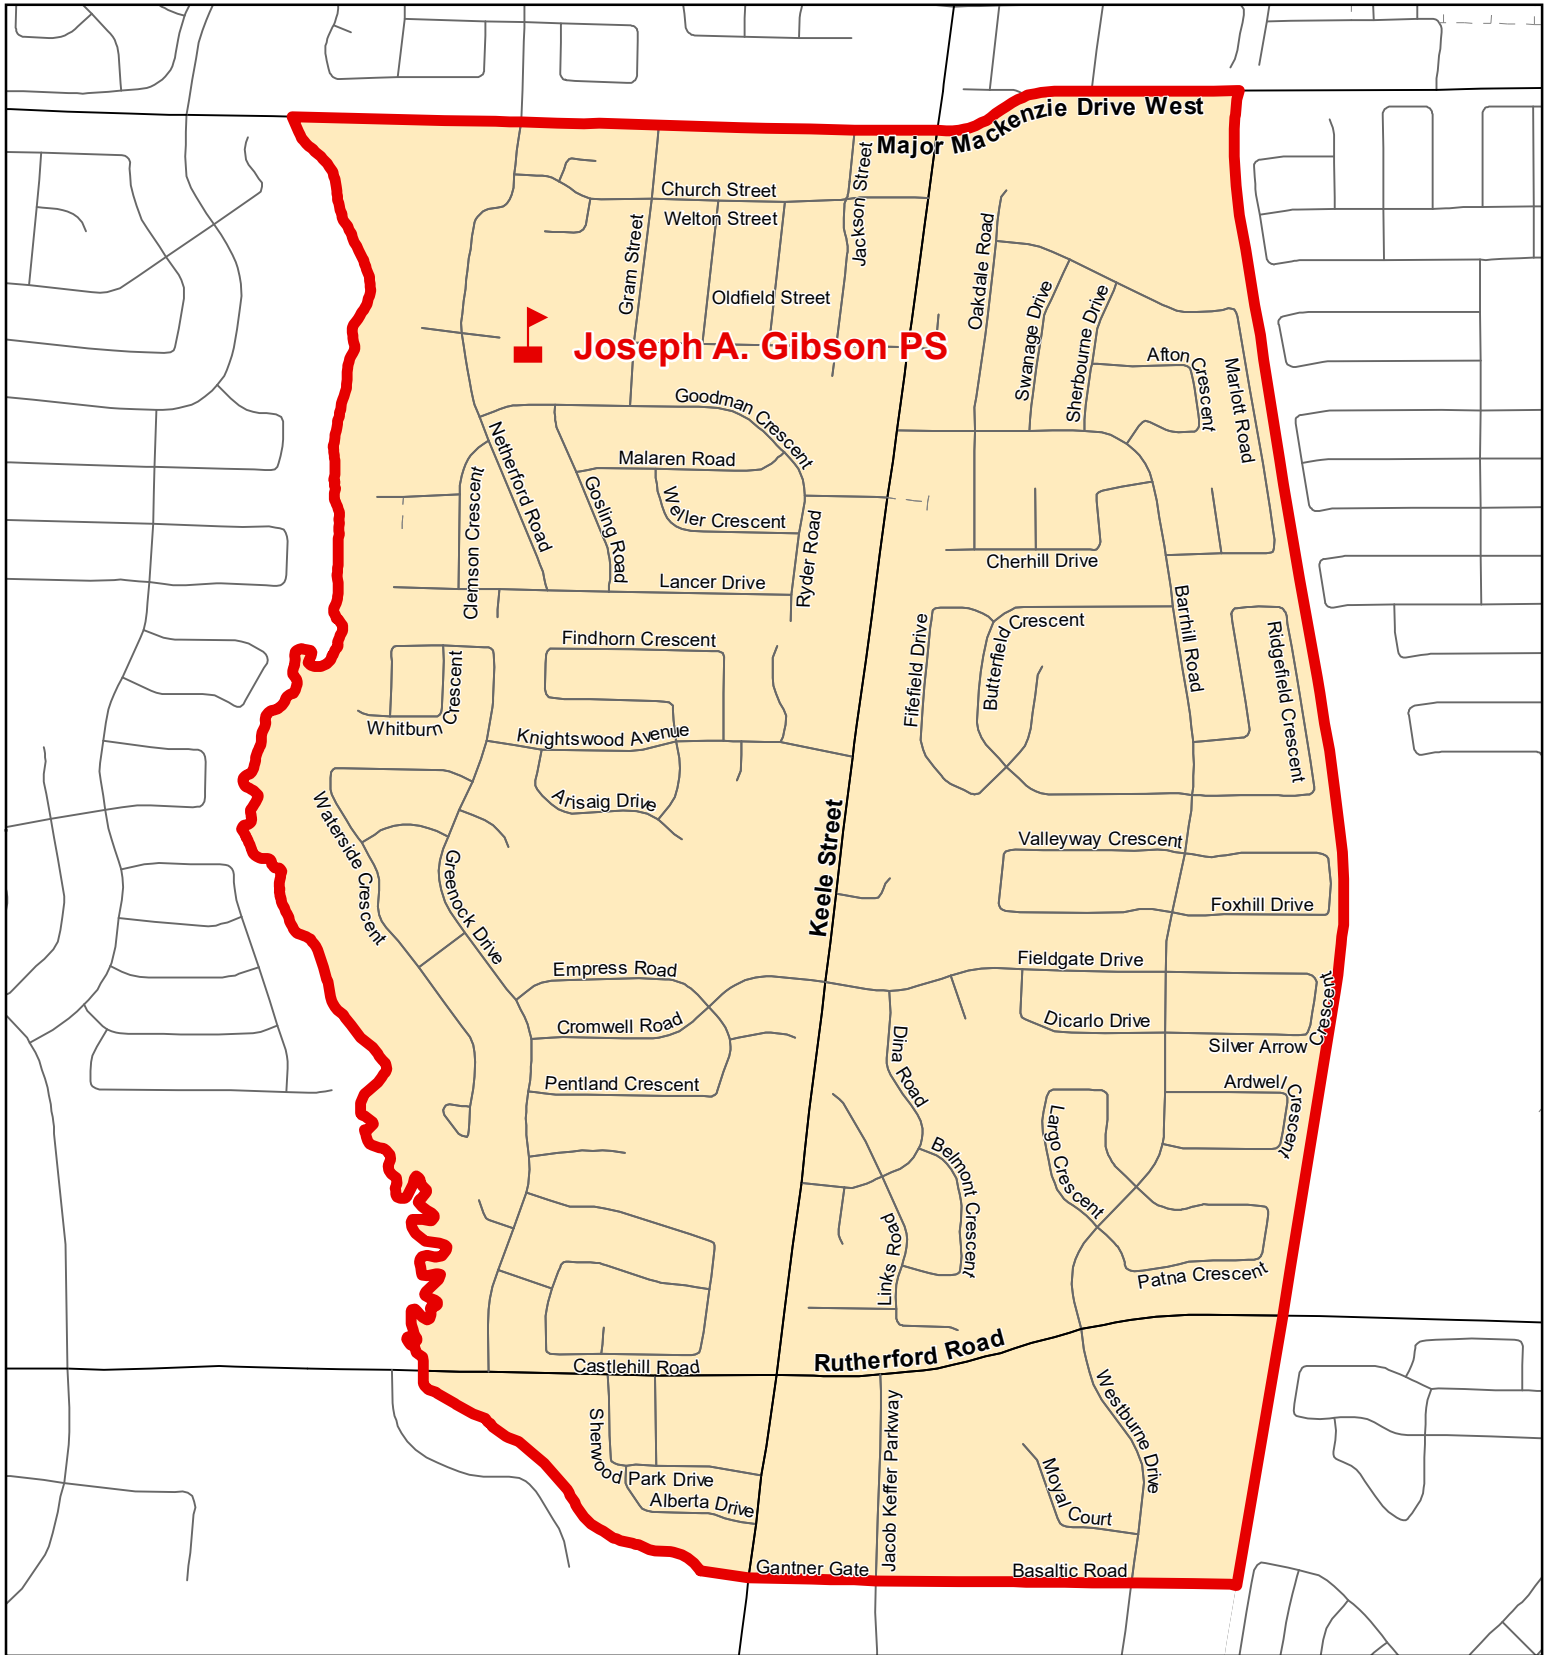

Joseph A. Gibson PS, City of Vaughan

Legend

-  Elementary School
-  School Boundary
-  Urban Road
-  Secondary School
-  Holding Area
-  Regional Road
-  Railway
-  Proposed Road

Notes

Boundary Approved: 2002

Map Updated: August 2019

Joseph A. Gibson PS, City of Vaughan (French Immersion Primary Dual Track)

Legend

- | | | | | | |
|---|-------------------|---|-----------------|---|---------------|
|  | Elementary School |  | School Boundary |  | Urban Road |
|  | Secondary School |  | Holding Area |  | Regional Road |
| | |  | Railway |  | Proposed Road |

Notes

PDT = Primary Dual Track
 A complete list of feeder schools can be found at
<http://www.yrdsb.ca/Programs/fi/Pages/Program-Locations.aspx>

Boundary Approved: March 2014

Map Updated: August 2019