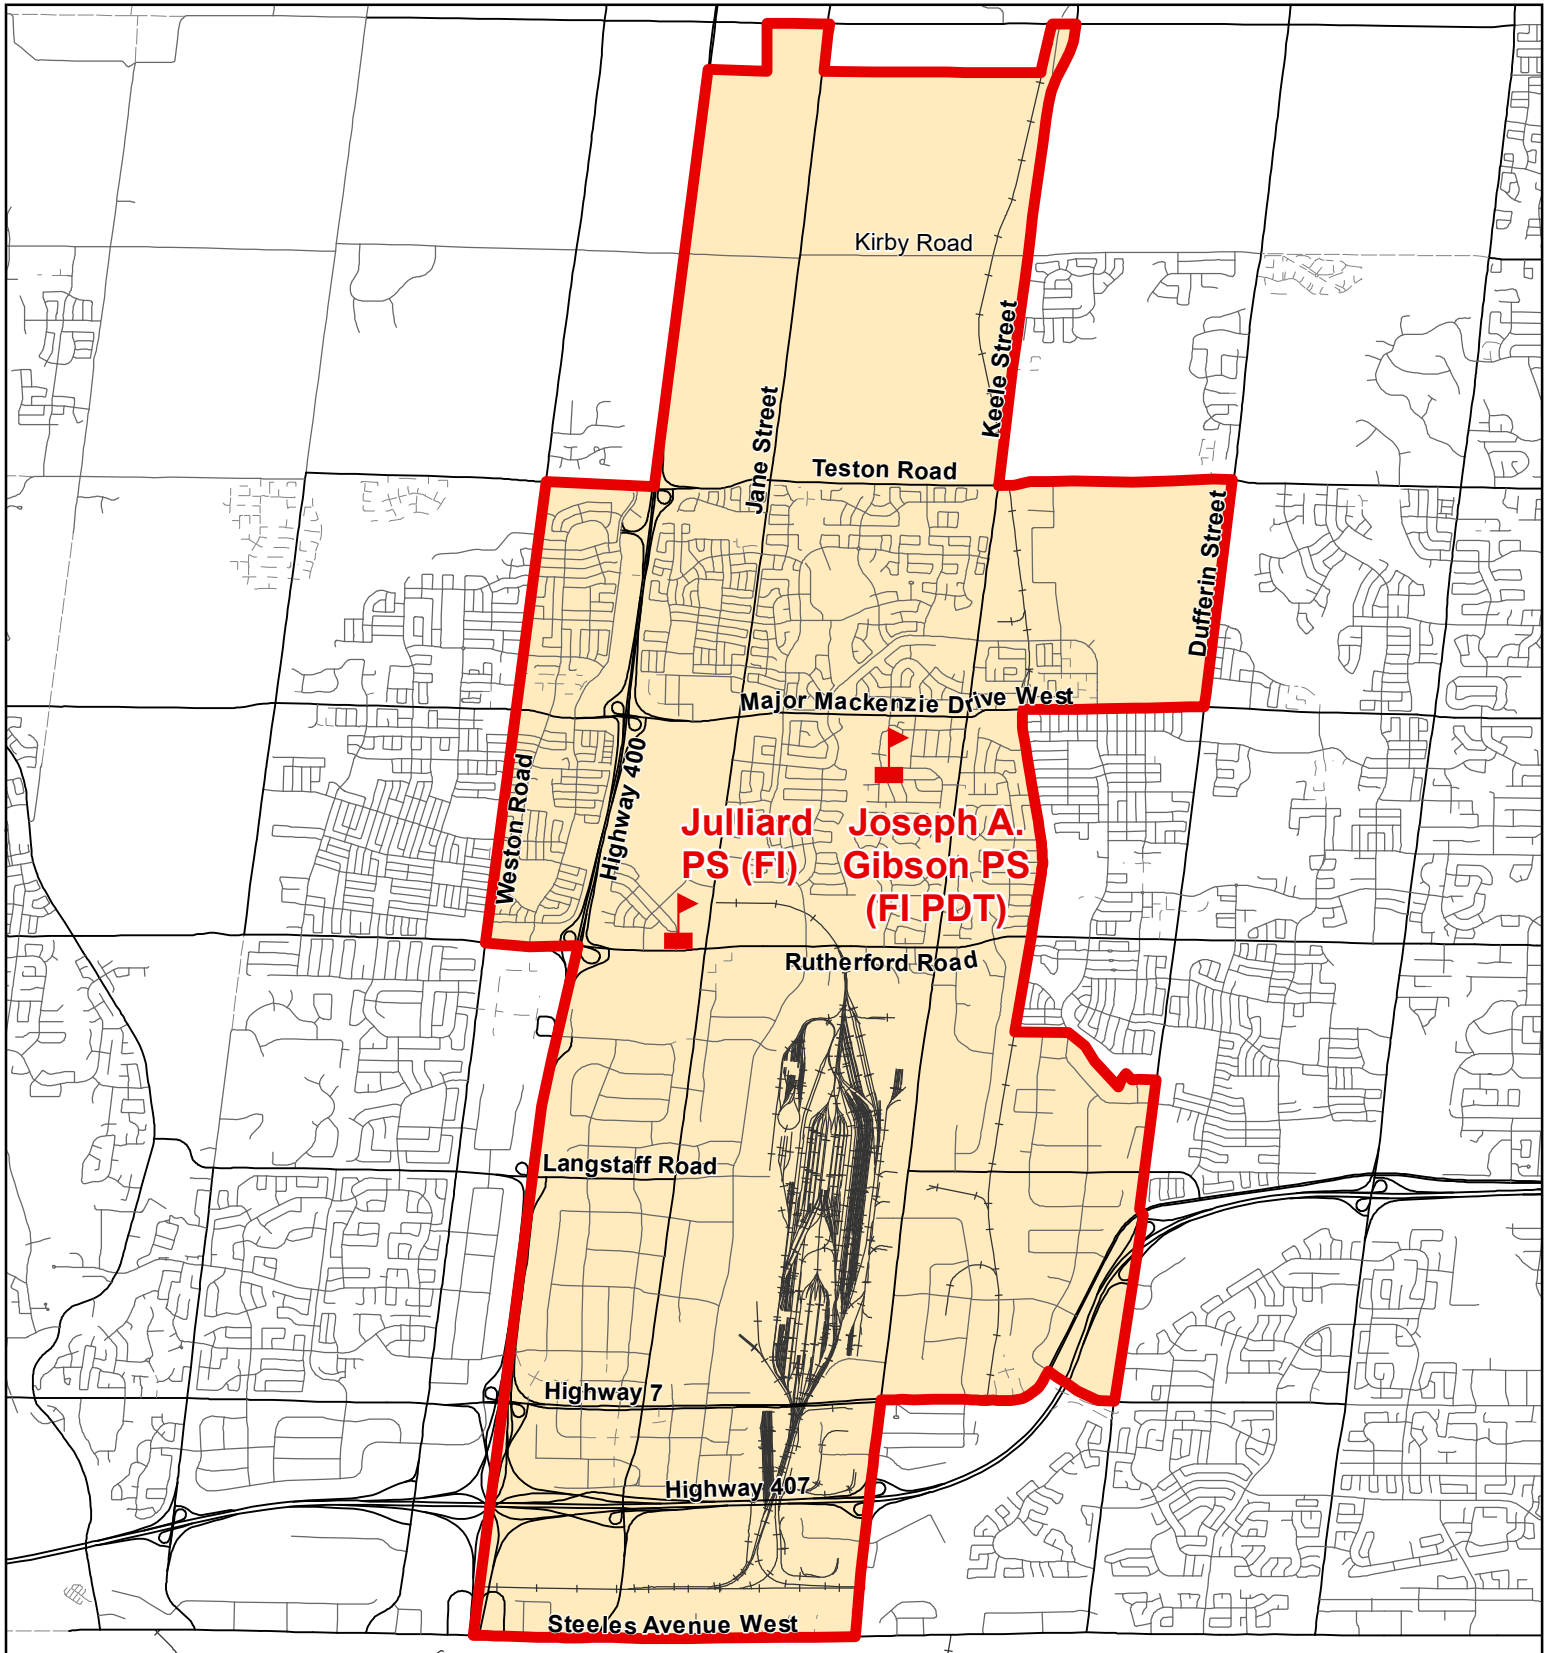

Joseph A. Gibson PS, City of Vaughan

Legend

-  Elementary School
-  School Boundary
-  Urban Road
-  Secondary School
-  Holding Area
-  Regional Road
-  Railway
-  Proposed Road

Notes

Boundary Approved: 2002

Map Updated: August 2019

Joseph A. Gibson PS, City of Vaughan (French Immersion Primary Dual Track)

Legend

- | | | | | | |
|---|-------------------|---|-----------------|---|---------------|
|  | Elementary School |  | School Boundary |  | Urban Road |
|  | Secondary School |  | Holding Area |  | Regional Road |
| | |  | Railway |  | Proposed Road |

Notes

PDT = Primary Dual Track
 A complete list of feeder schools can be found at
<http://www.yrdsb.ca/Programs/fi/Pages/Program-Locations.aspx>

Boundary Approved: March 2014

Map Updated: August 2019