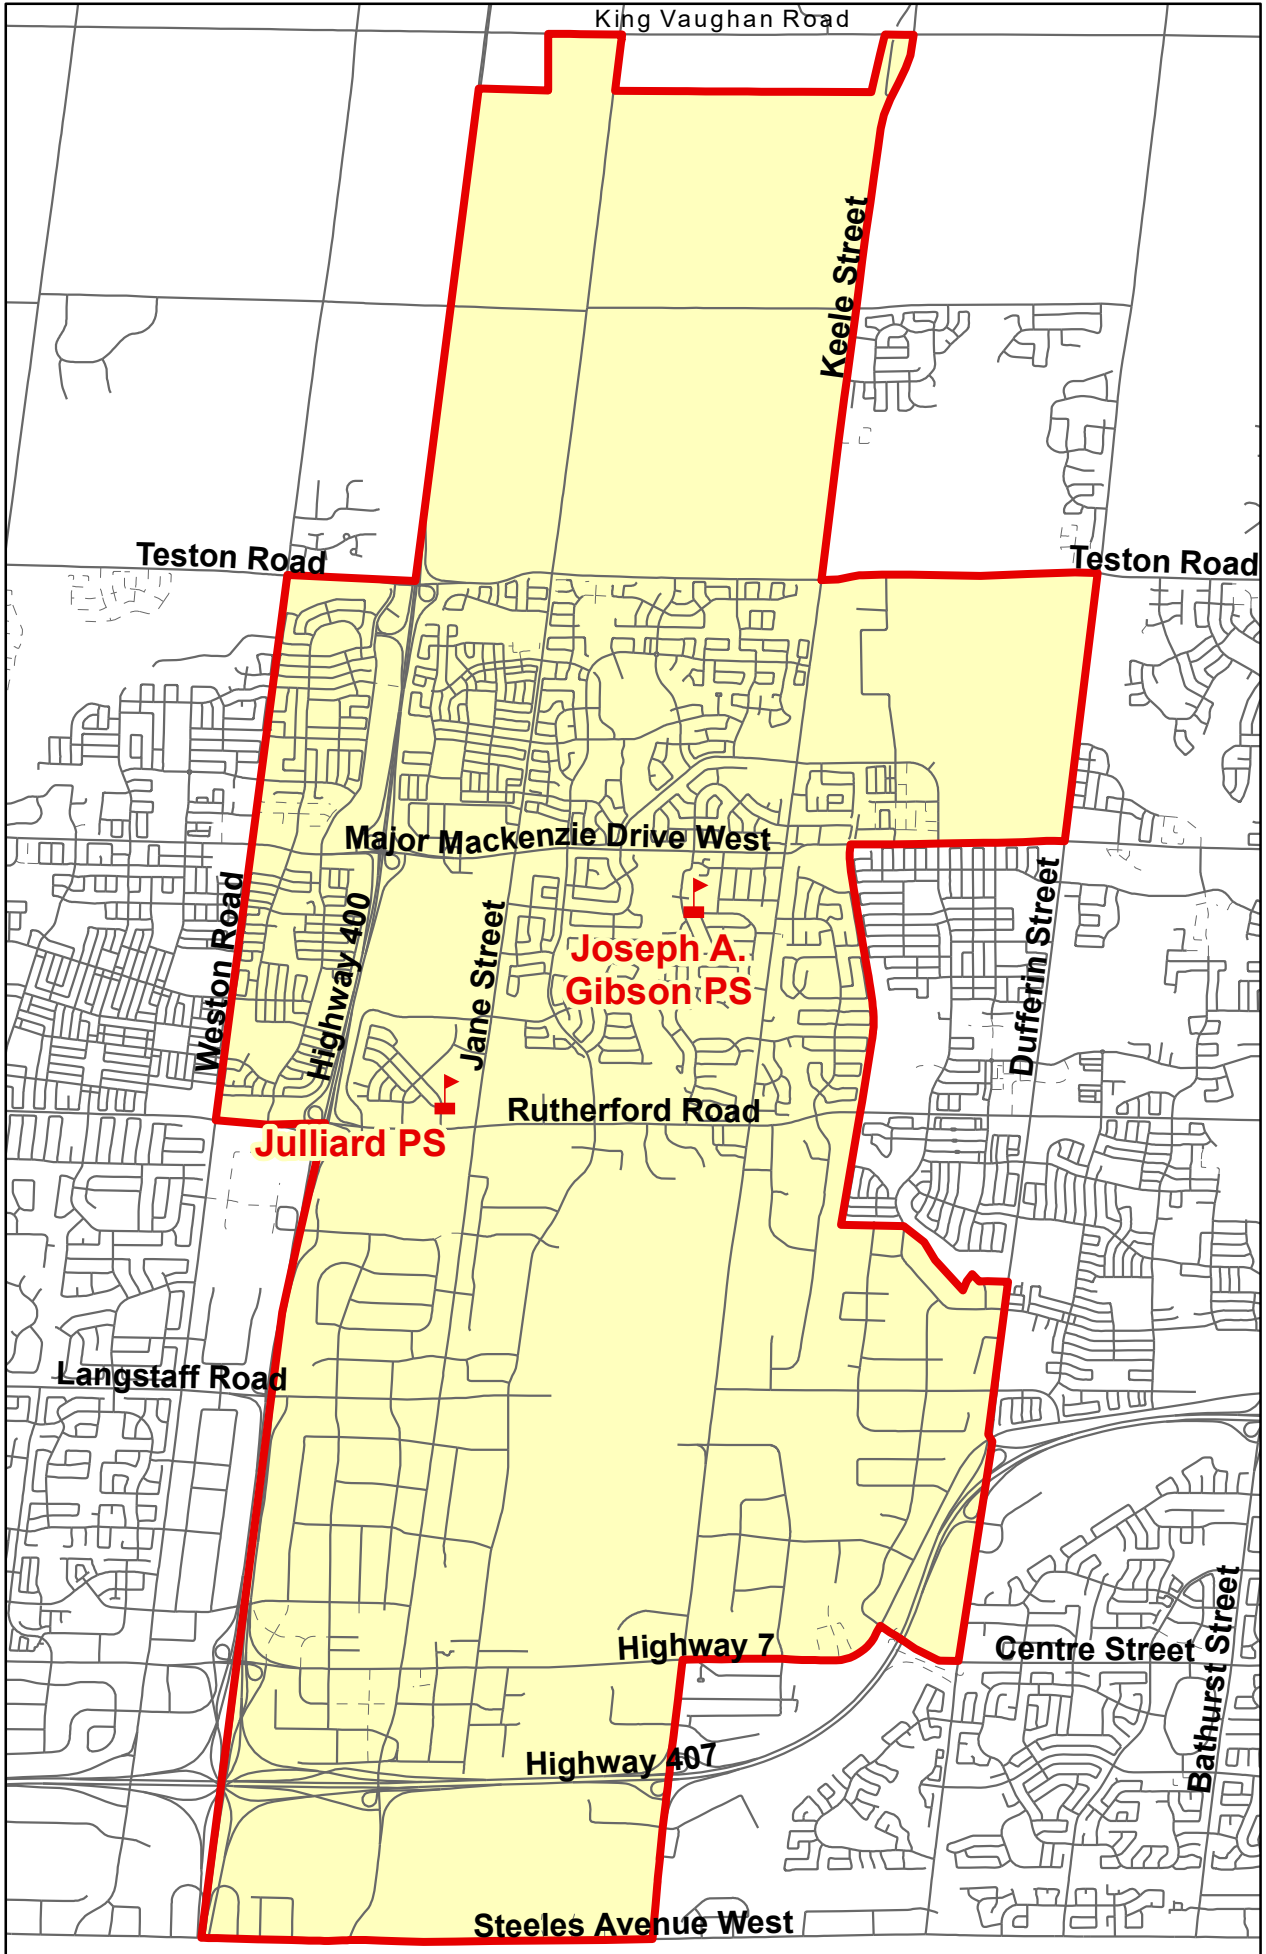

# Joseph A. Gibson/Julliard PS (French Immersion), City of Vaughan

**Legend**

- Elementary School
- Secondary School
- School Boundary
- Parcel
- Road
- Proposed Road
- Railway
- Creek/River
- Holding Area

**Elementary FI School Boundaries**

**Notes**

For students residing in the following boundaries (Gr 1 at Joseph A. Gibson and Gr 2-8 at Julliard PS):

- Discovery PS
- Glen Shields PS (west of Keele St.)
- Glenn Gould PS
- Joseph A. Gibson PS
- Mackenzie Glen PS
- Maple Creek PS
- Michael Cranny ES
- Teston Village PS
- Vellore Woods PS

Boundary Approved:  
March 2014  
Map Updated:  
February 2018