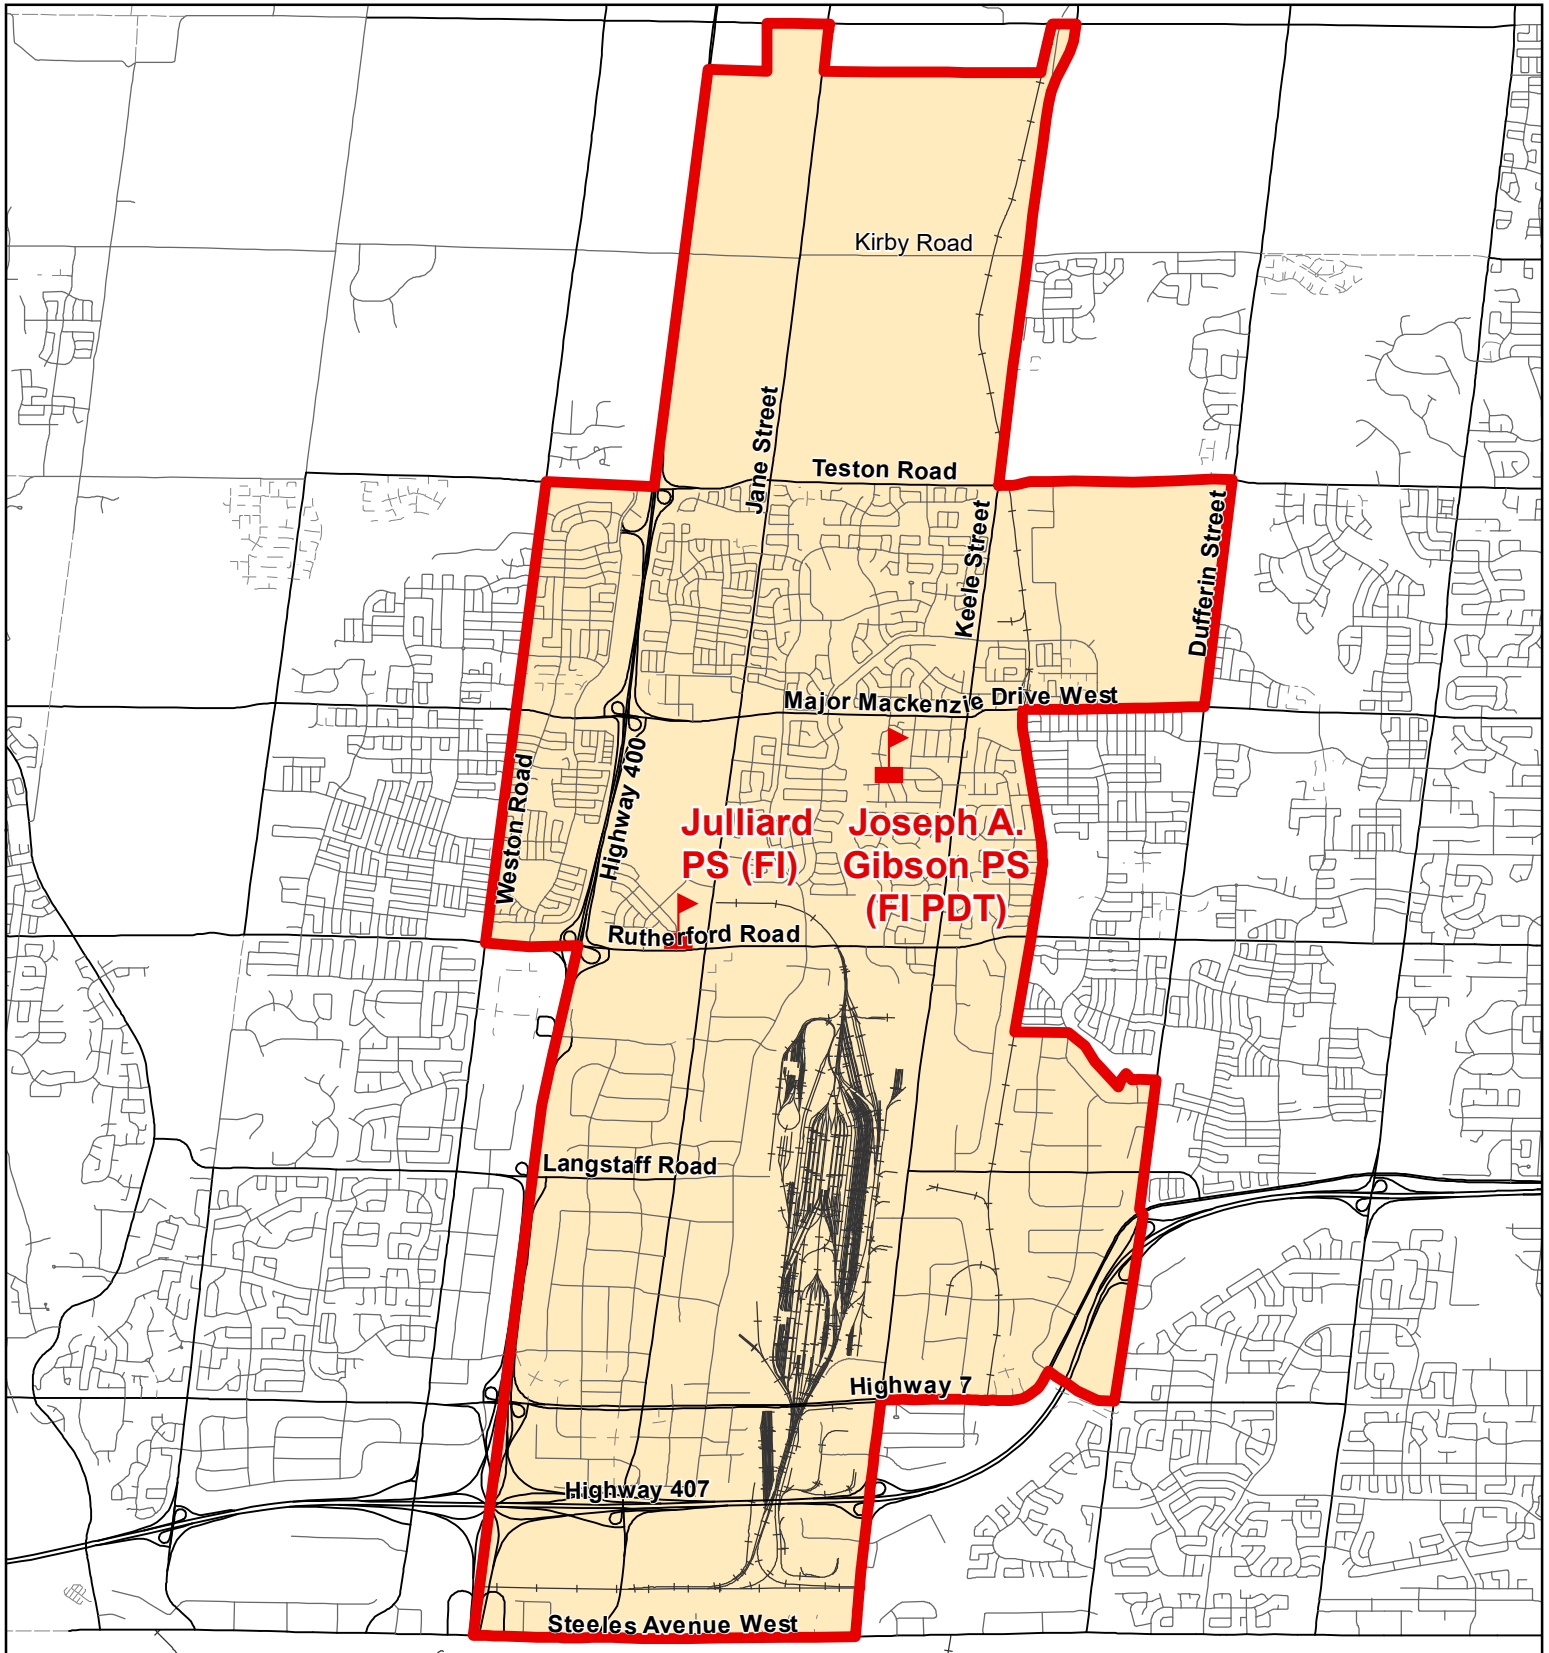

Julliard PS, City of Vaughan (French Immersion)

Legend

- | | | |
|---|---|---|
|  Elementary School |  School Boundary |  Urban Road |
|  Secondary School |  Holding Area |  Regional Road |
|  Railway |  Proposed Road | |

Notes

PDT = Primary Dual Track
 A complete list of feeder schools can be found at
<http://www.yrdsb.ca/Programs/fi/Pages/Program-Locations.aspx>

Boundary Approved: March 2014

Map Updated: August 2019