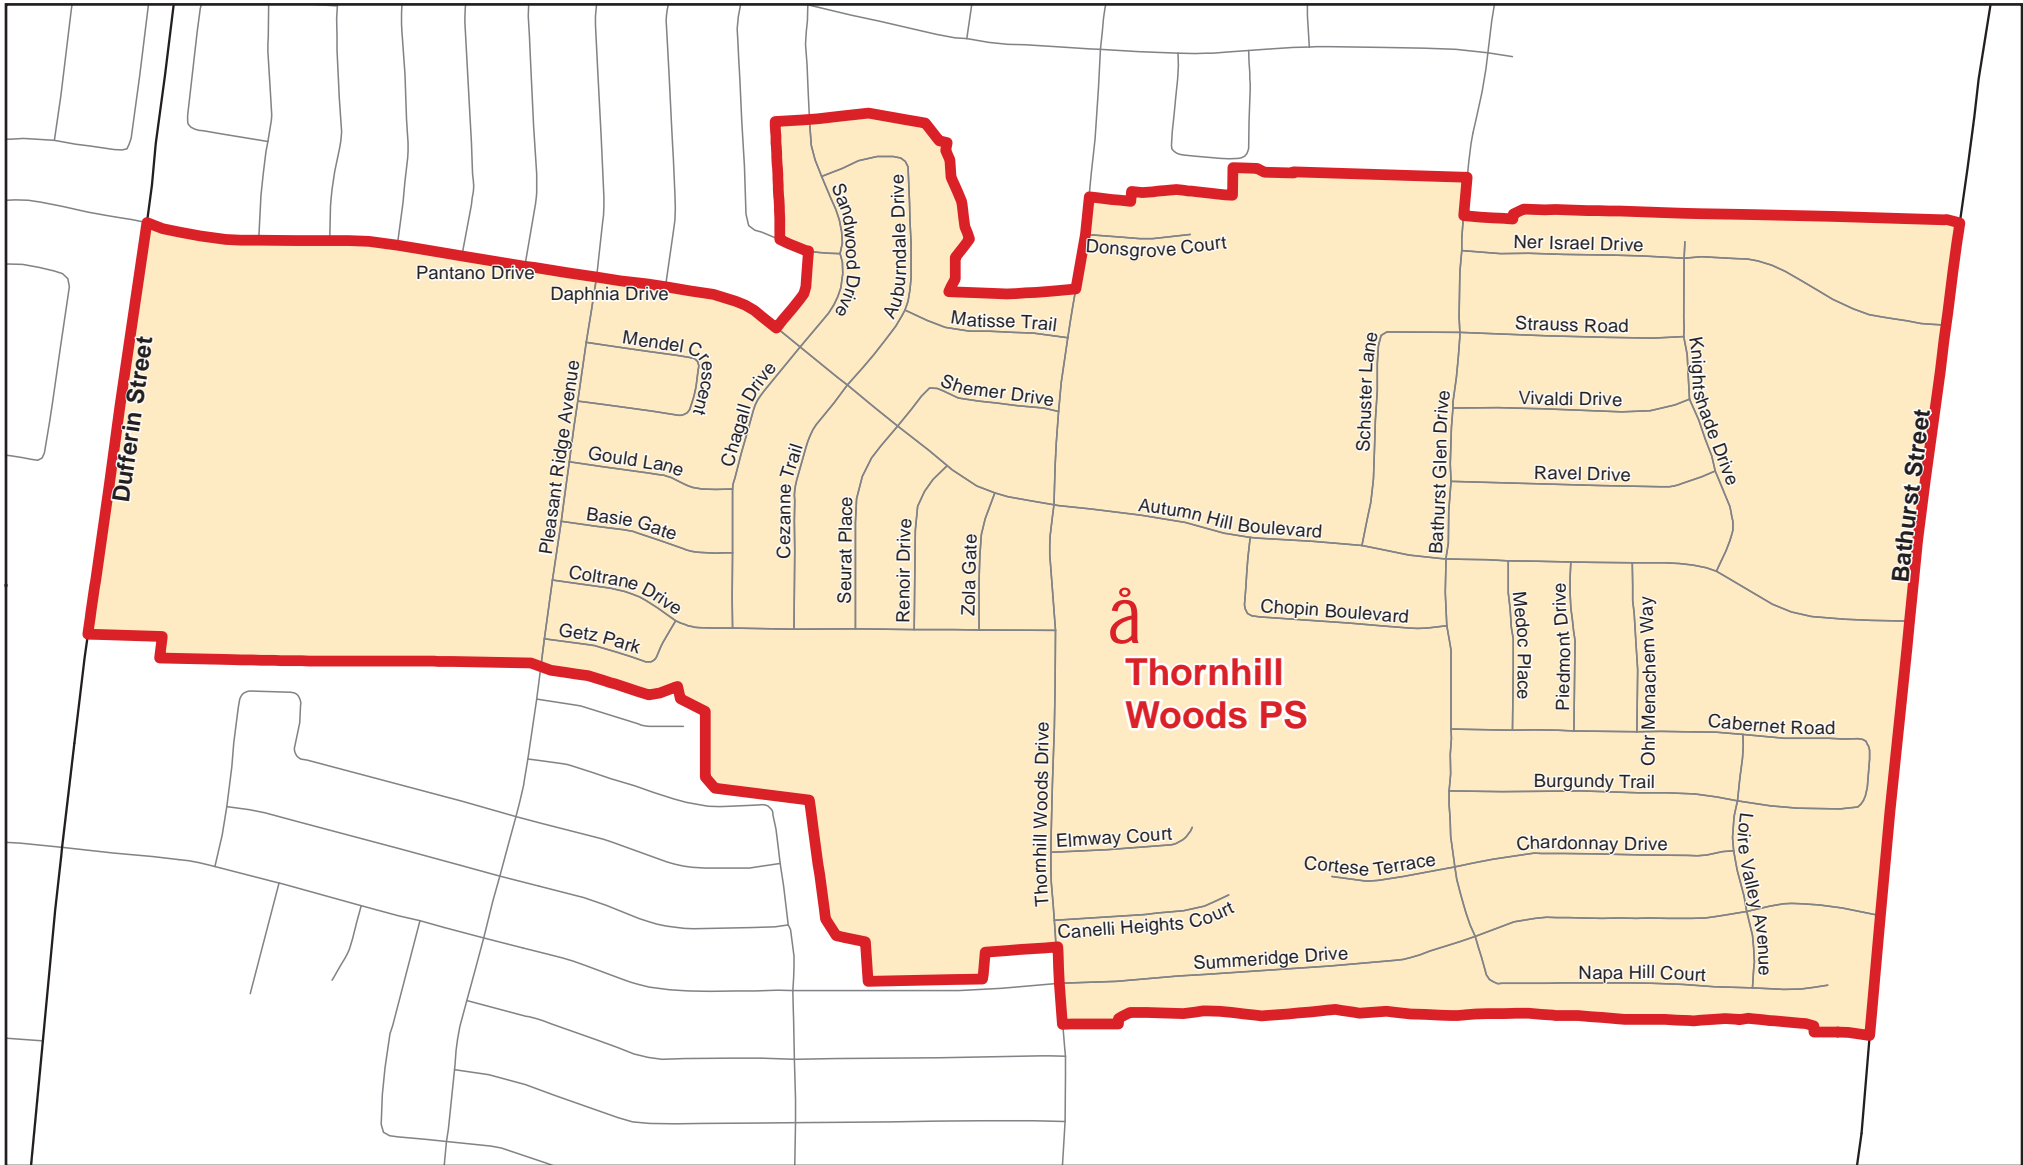

Thornhill Woods PS, City of Vaughan

Legend

 Elementary School	 School Boundary	 Urban Road	
 Secondary School	 Holding Area	 Regional Road	
	 Railway	 Proposed Road	

Notes

Boundary Approved: 2002

Map Updated: August 2019