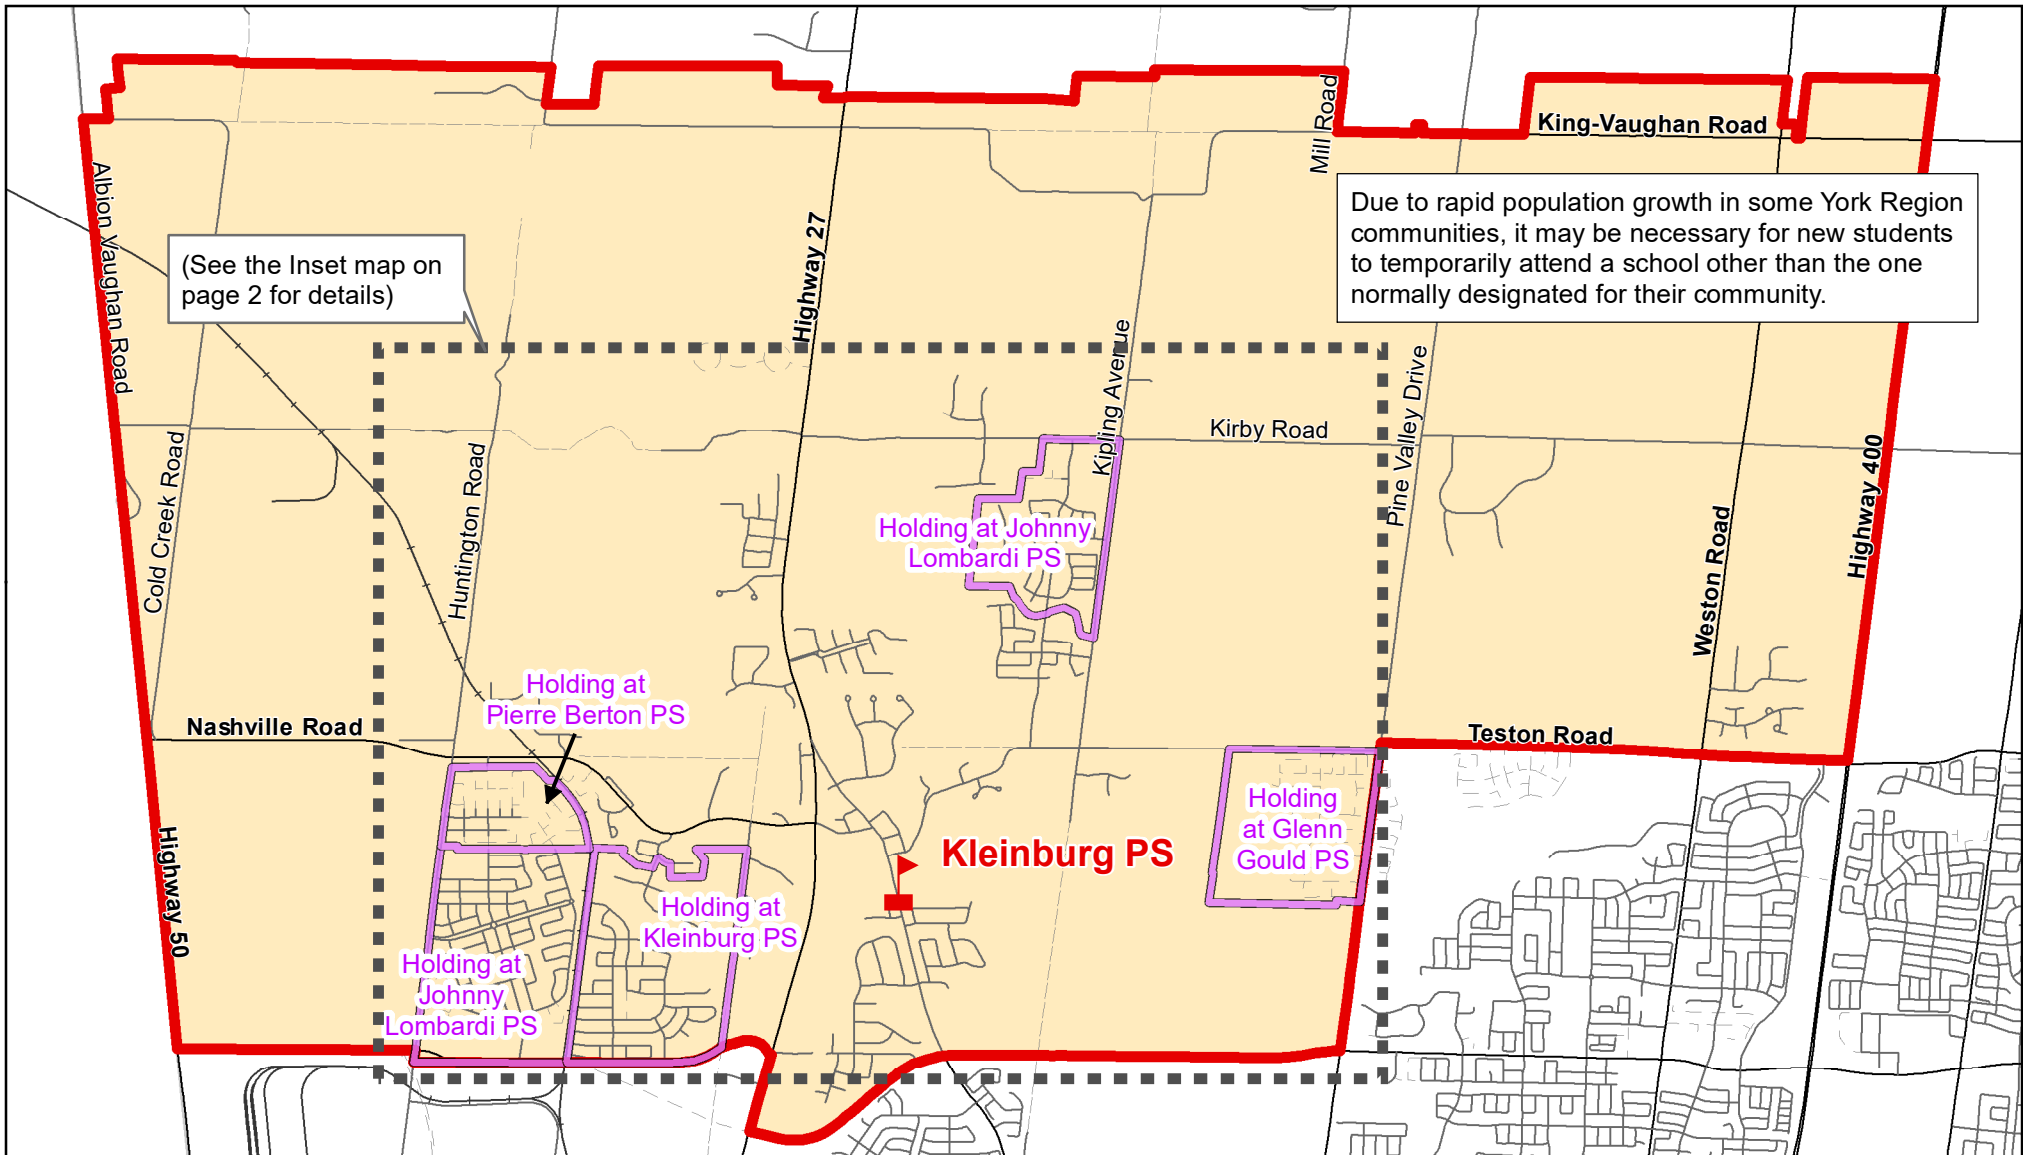

Kleinburg PS, City of Vaughan

Legend

- | | | |
|---|---|---|
|  Elementary School |  School Boundary |  Urban Road |
|  Secondary School |  Holding Area |  Regional Road |
| |  Railway |  Proposed Road |

Notes

Holding areas noted above will be held at Kleinburg PS, Johnny Lombardi PS, Pierre Berton PS and Glenn Gould PS. Please see map for details.

Boundary Approved: 2010

Map Updated: March 2020

Kleinburg PS (Inset Map), City of Vaughan

Legend

 Elementary School	 School Boundary	 Urban Road
 Secondary School	 Holding Area	 Regional Road
	 Railway	 Proposed Road

Notes

Boundary Approved: 2010

Map Updated: March 2020