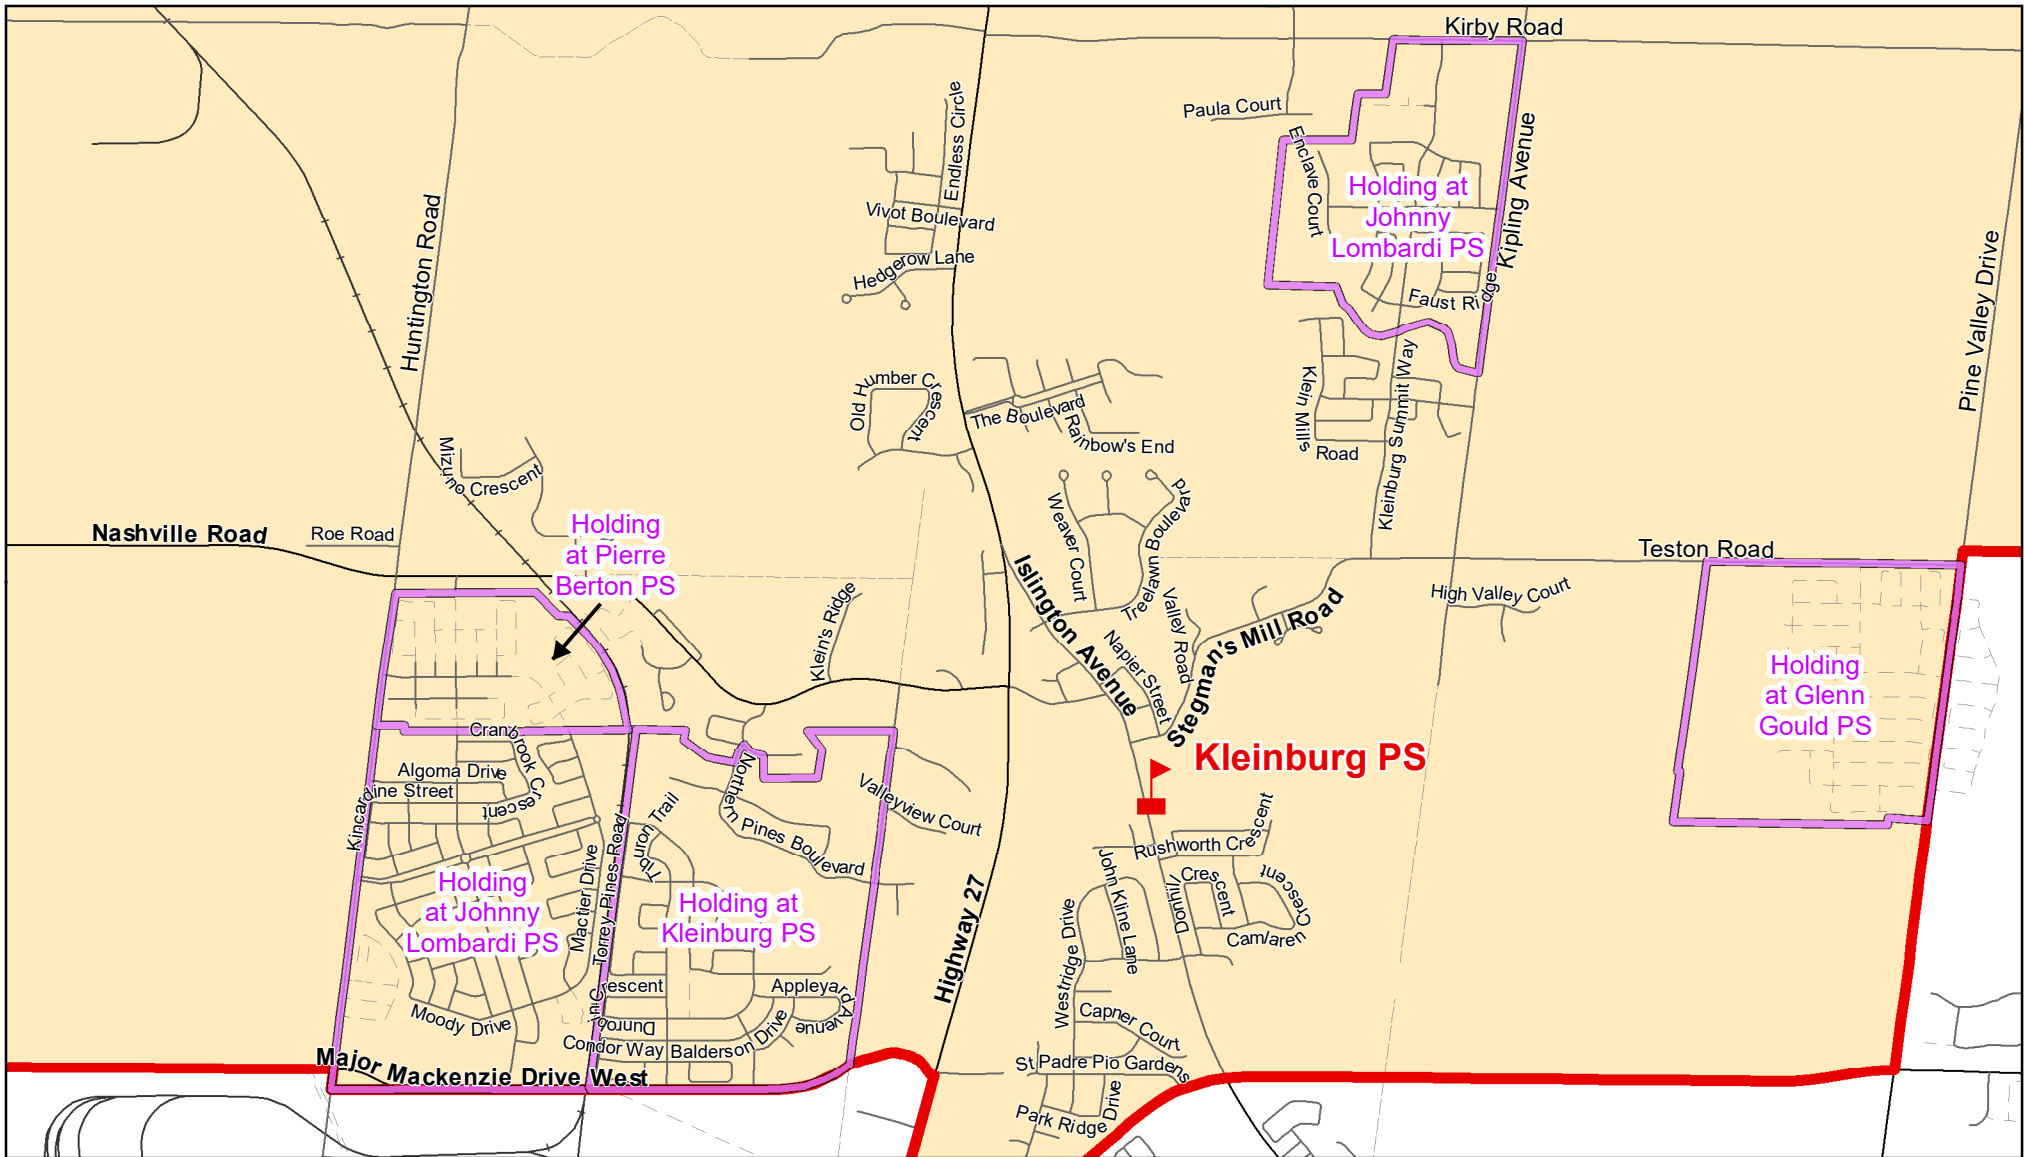

Kleinburg PS, City of Vaughan

Legend

- | | | |
|---|---|---|
|  Elementary School |  School Boundary |  Urban Road |
|  Secondary School |  Holding Area |  Regional Road |
| |  Railway |  Proposed Road |

Notes

Holding areas noted above will be held at Kleinburg PS, Johnny Lombardi PS, Pierre Berton PS and Glenn Gould PS. Please see map for details.

Boundary Approved: 2010

Map Updated: March 2020

Kleinburg PS (Inset Map), City of Vaughan

Legend

 Elementary School	 School Boundary	 Urban Road
 Secondary School	 Holding Area	 Regional Road
	 Railway	 Proposed Road

Notes

Boundary Approved: 2010

Map Updated: March 2020