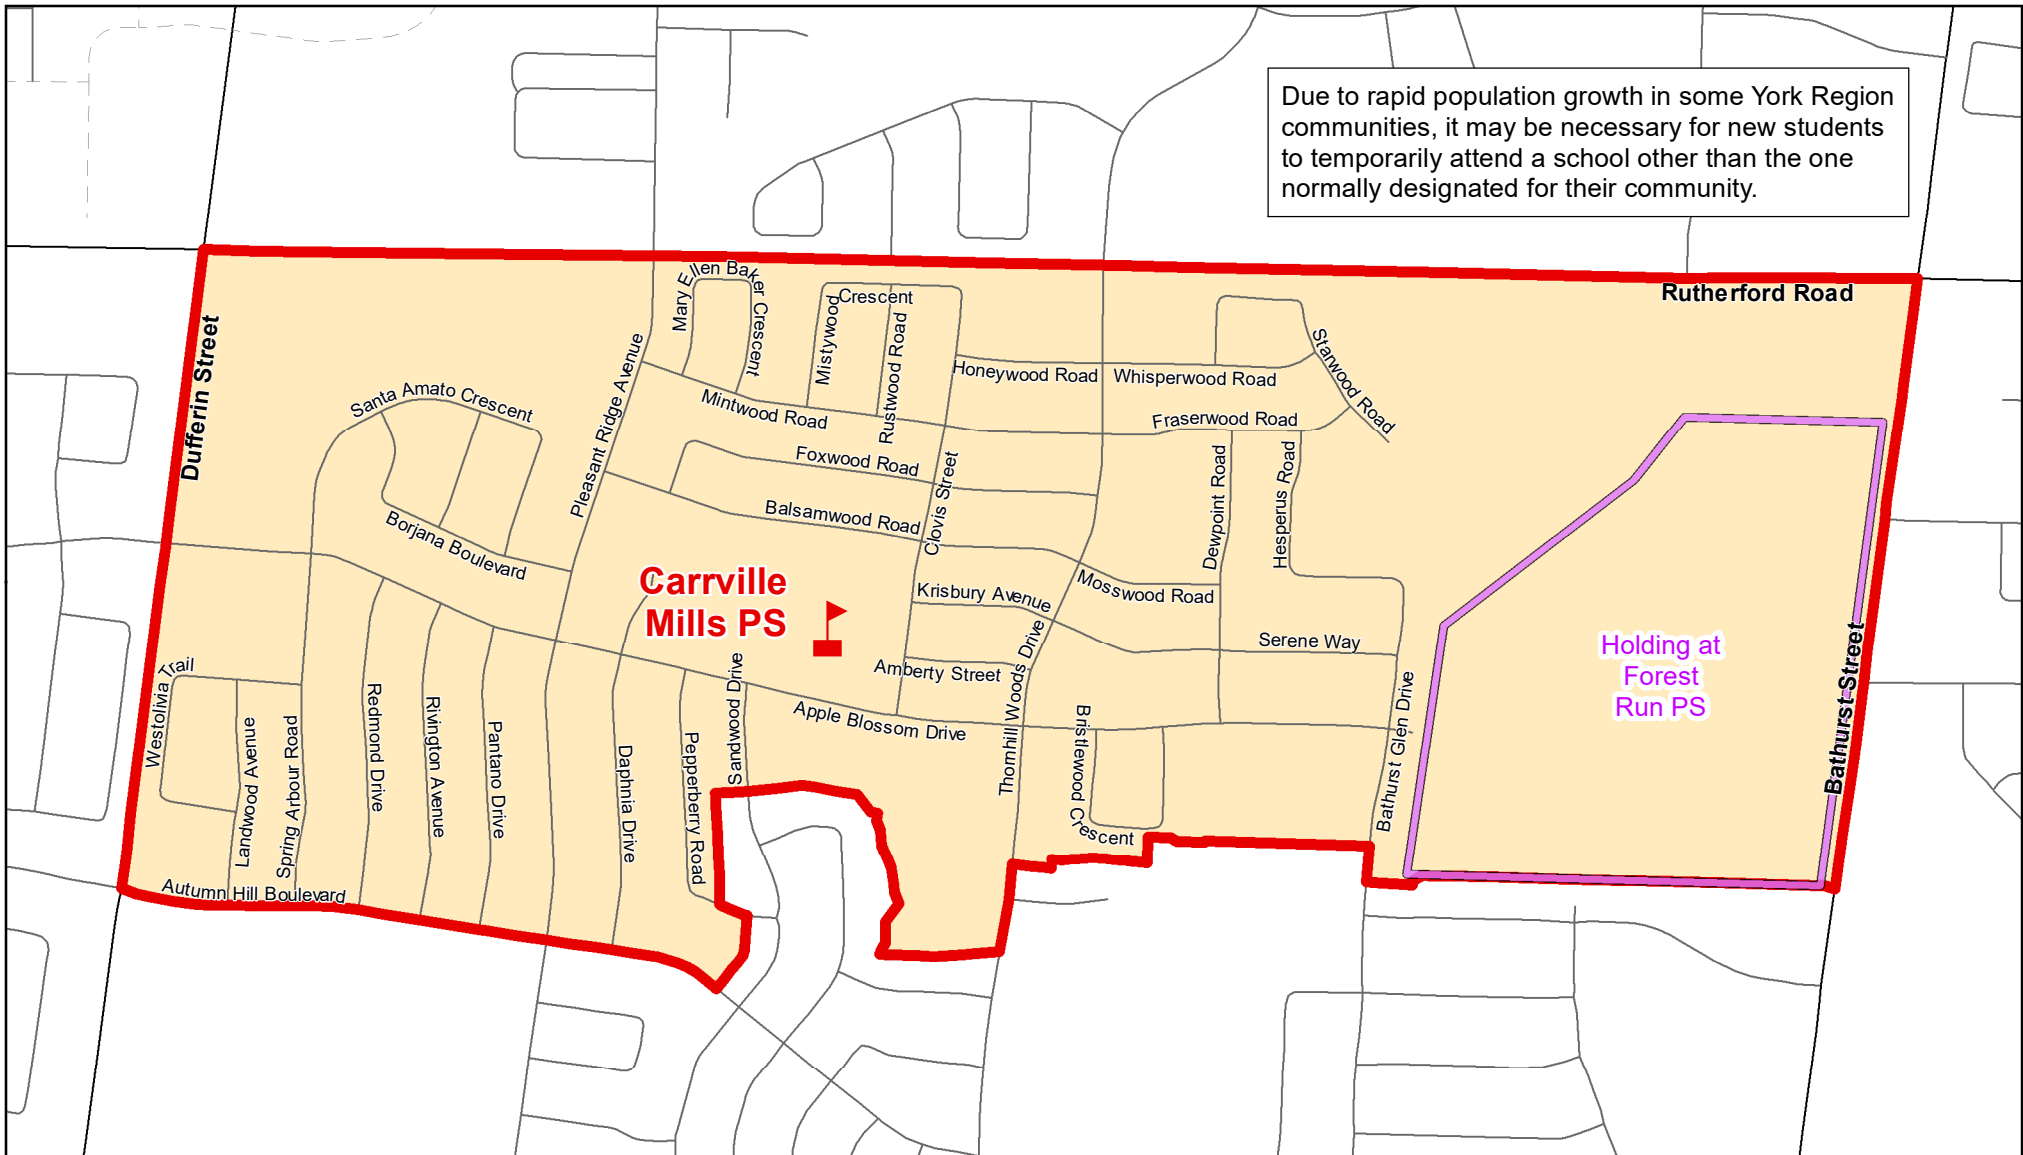

Carrville Mills PS, City of Vaughan

Due to rapid population growth in some York Region communities, it may be necessary for new students to temporarily attend a school other than the one normally designated for their community.

Legend

 Elementary School	 School Boundary	 Urban Road	
 Secondary School	 Holding Area	 Regional Road	
 Railway	 Proposed Road		

Notes
A portion of the Carrville Mills PS boundary will be held at Forest Run PS. See map for details.

Boundary Approved: 2002

Map Updated: August 2019