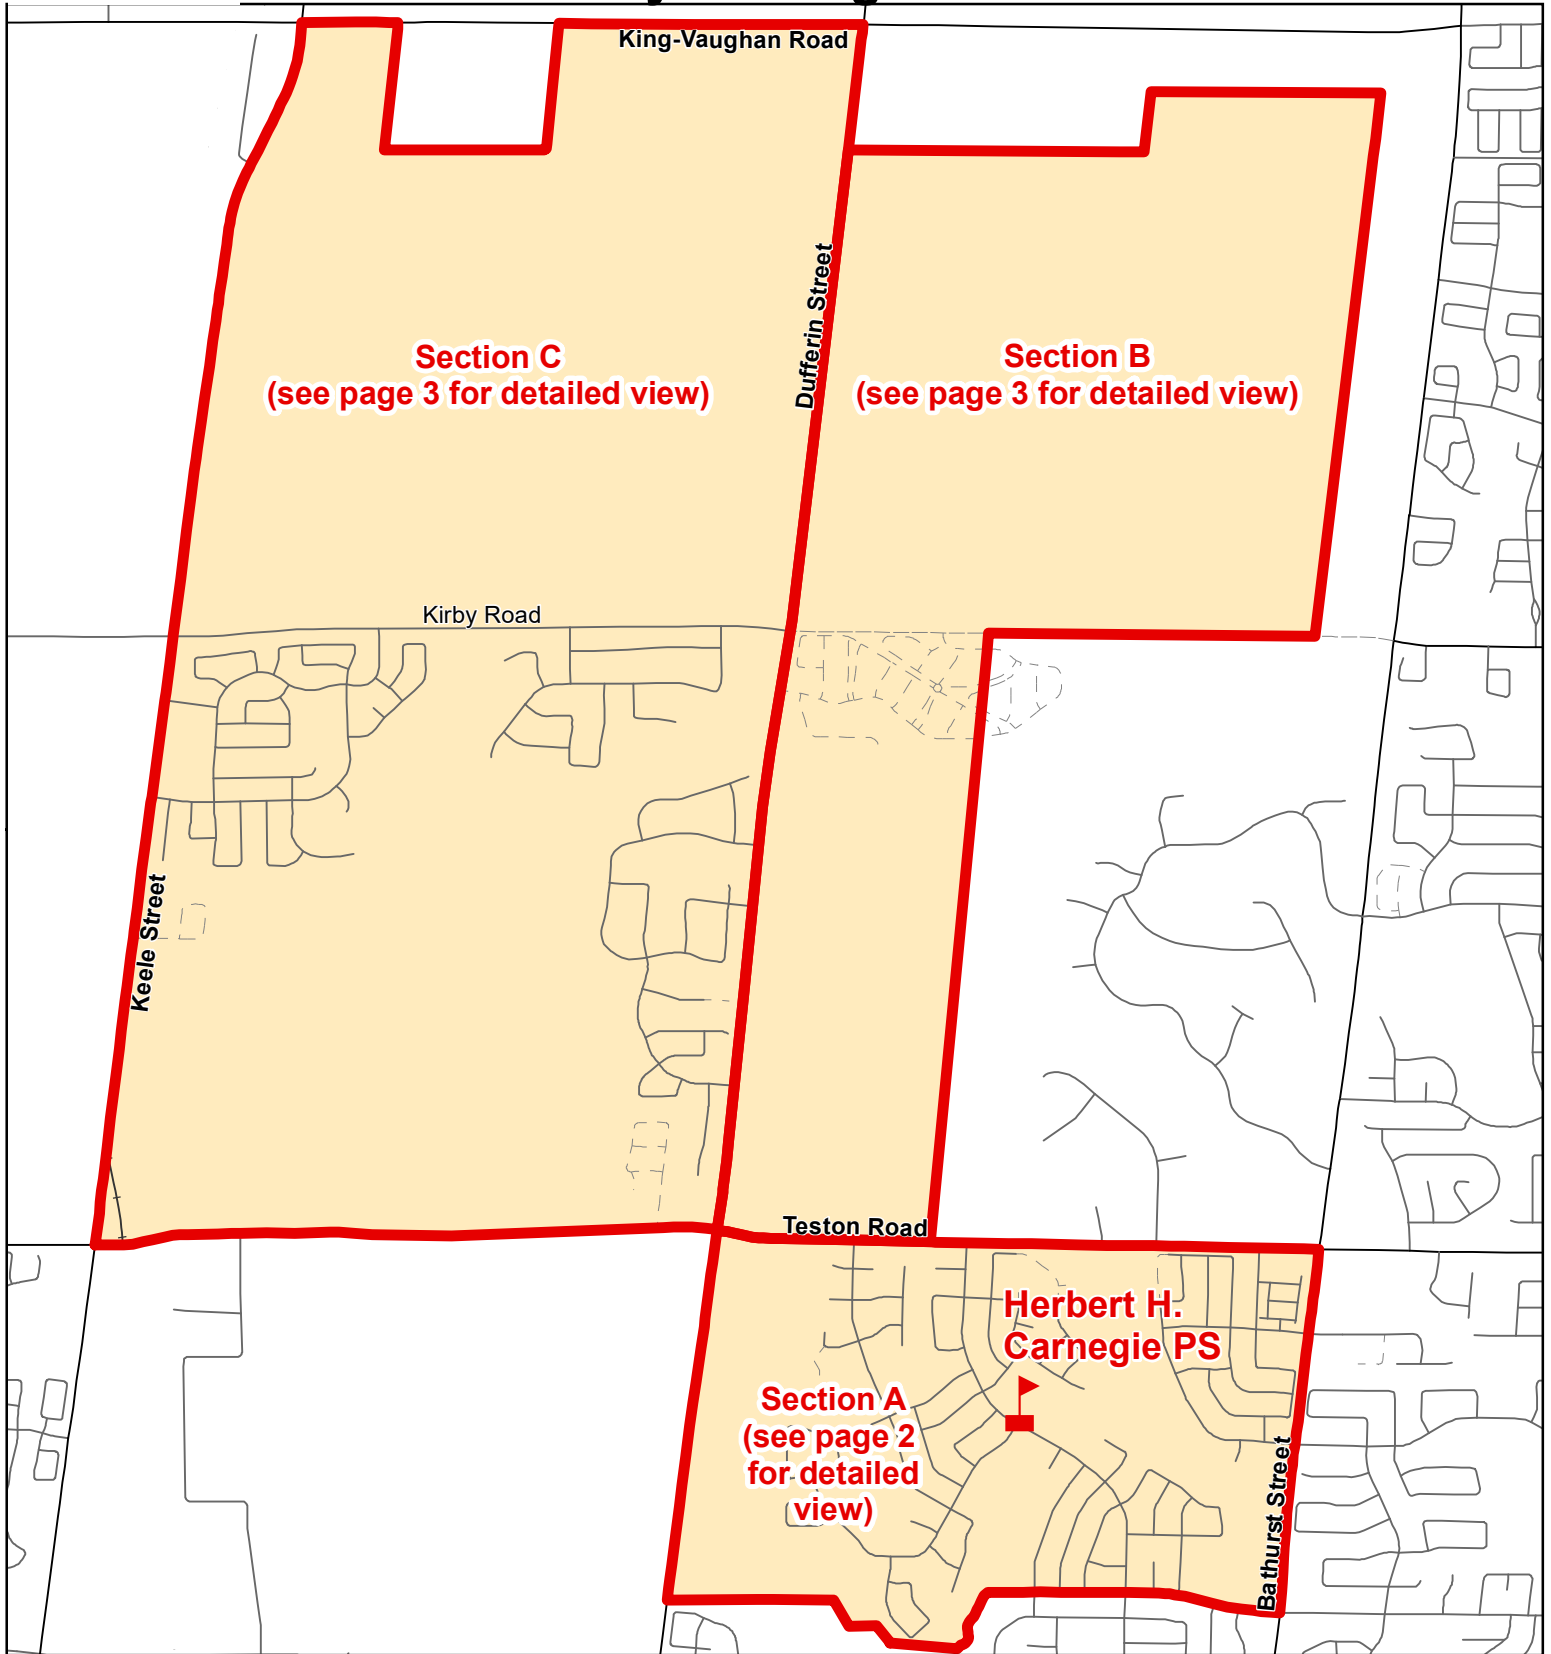

Herbert H. Carnegie PS (Section A - C), City of Vaughan

Legend

- | | | |
|---|---|---|
|  Elementary School |  School Boundary |  Urban Road |
|  Secondary School |  Holding Area |  Regional Road |
|  Railway |  Proposed Road | |

Notes

Boundary Approved: May 2007

Map Updated: August 2019

Herbert H. Carnegie PS (Section A), City of Vaughan

Legend

- | | | | | | |
|---|-------------------|---|-----------------|---|---------------|
|  | Elementary School |  | School Boundary |  | Urban Road |
|  | Secondary School |  | Holding Area |  | Regional Road |
| | |  | Railway |  | Proposed Road |

Notes

Boundary Approved: May 2007

Map Updated: August 2019

Herbert H. Carnegie PS (Section B - C), City of Vaughan

Legend

- | | | |
|---|---|---|
|  Elementary School |  School Boundary |  Urban Road |
|  Secondary School |  Holding Area |  Regional Road |
|  Railway |  Proposed Road | |

Notes

Boundary Approved: May 2007

Map Updated: August 2019