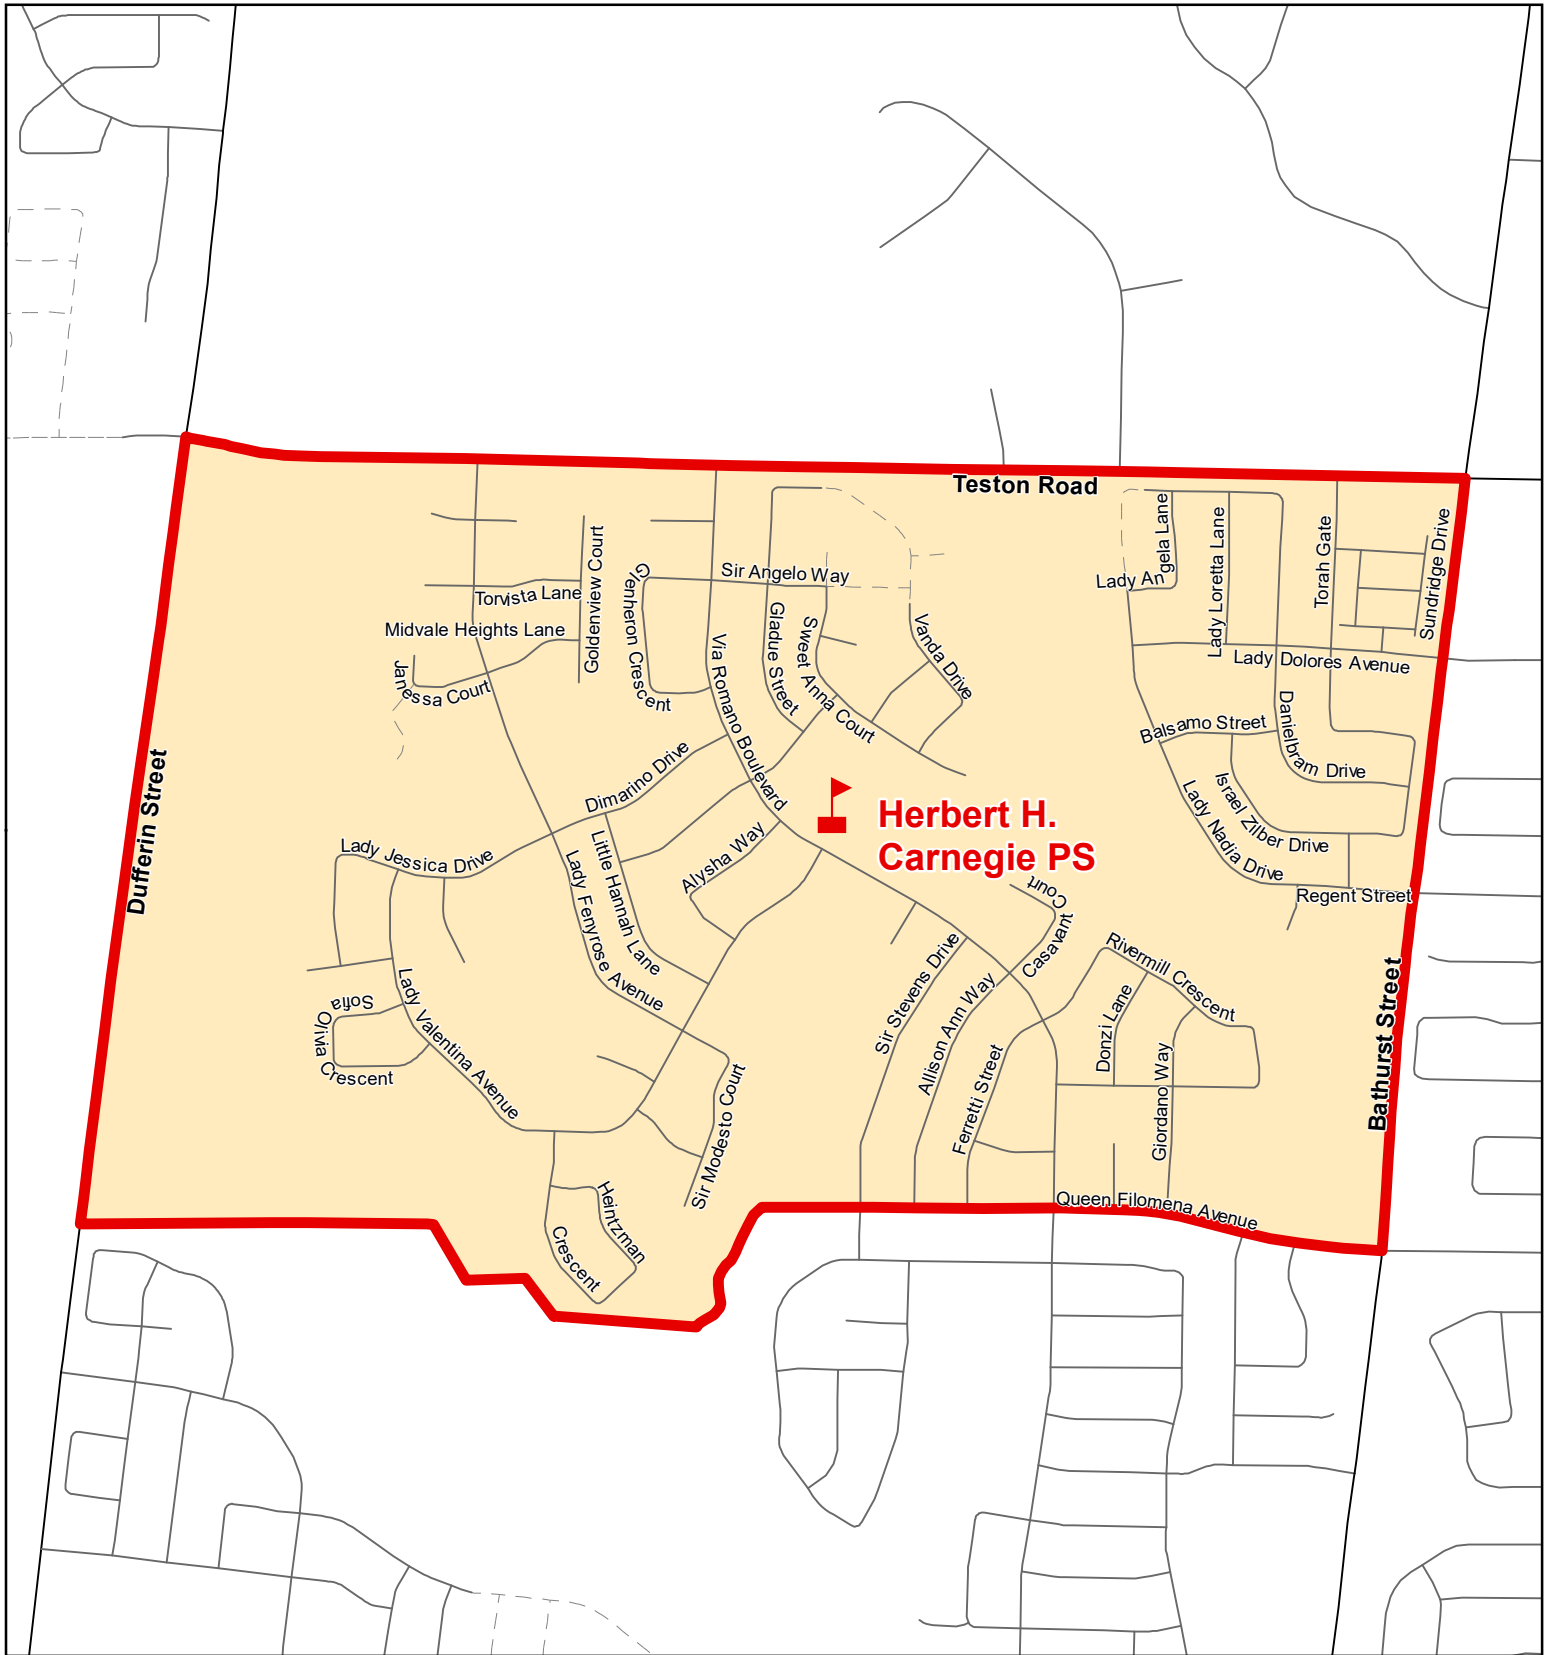

Herbert H. Carnegie PS (Section A - C), City of Vaughan

Legend

- | | | |
|---|---|---|
|  Elementary School |  School Boundary |  Urban Road |
|  Secondary School |  Holding Area |  Regional Road |
|  Railway |  Proposed Road | |

Notes

Boundary Approved: May 2007

Map Updated: August 2019

Herbert H. Carnegie PS (Section A), City of Vaughan

Legend

- | | | | | | |
|---|-------------------|---|-----------------|---|---------------|
|  | Elementary School |  | School Boundary |  | Urban Road |
|  | Secondary School |  | Holding Area |  | Regional Road |
| | |  | Railway |  | Proposed Road |

Notes

Boundary Approved: May 2007

Map Updated: August 2019

Herbert H. Carnegie PS (Section B - C), City of Vaughan

Legend

- | | | |
|---|---|---|
|  Elementary School |  School Boundary |  Urban Road |
|  Secondary School |  Holding Area |  Regional Road |
|  Railway |  Proposed Road | |

Notes

Boundary Approved: May 2007

Map Updated: August 2019