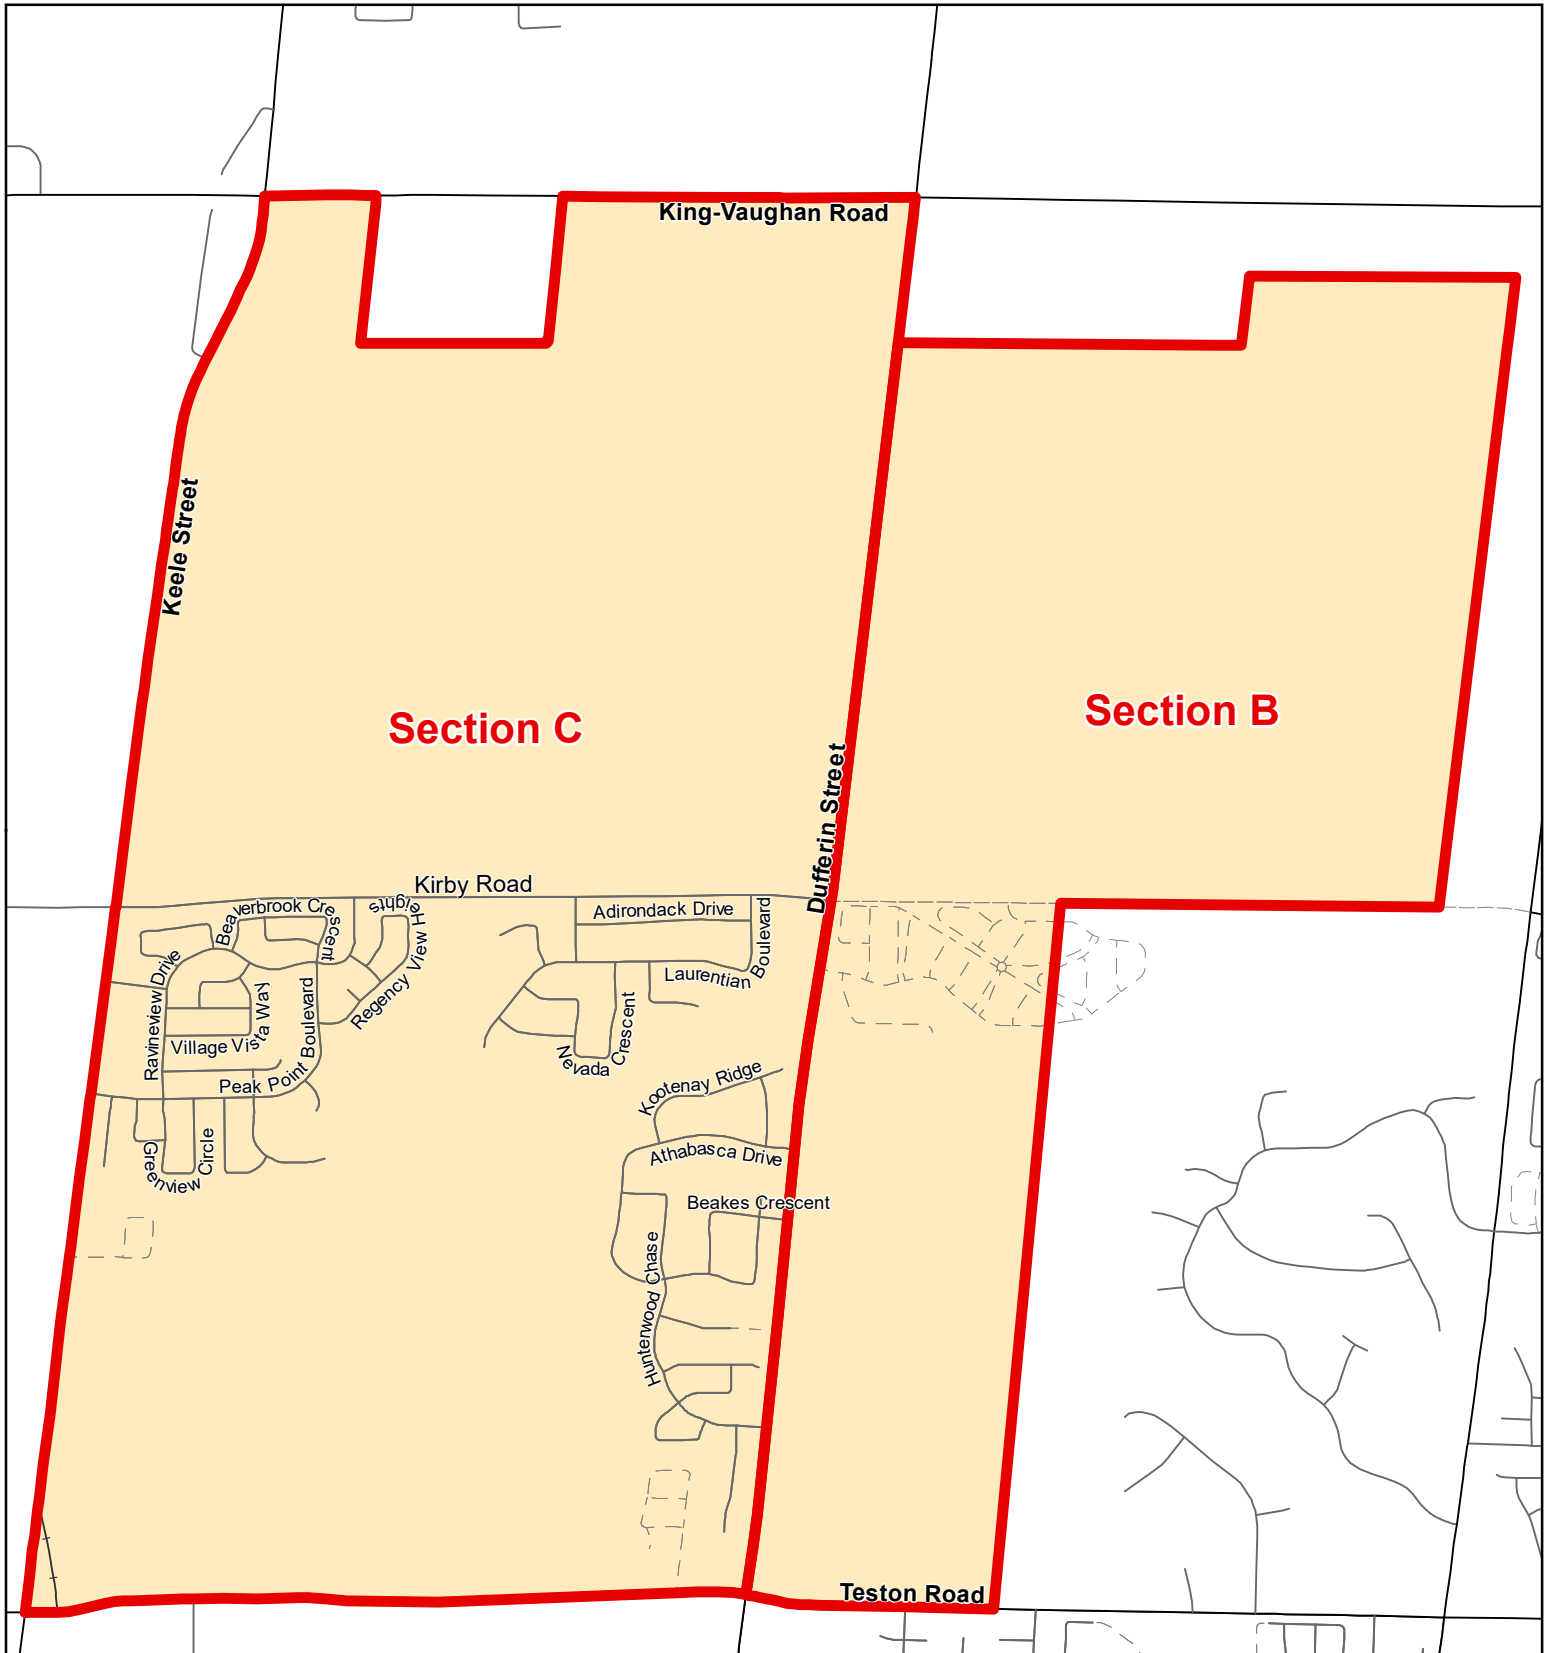

Herbert H. Carnegie PS (Section A - C), City of Vaughan

Legend

- | | | |
|---|---|---|
|  Elementary School |  School Boundary |  Urban Road |
|  Secondary School |  Holding Area |  Regional Road |
|  Railway |  Proposed Road | |

Notes

Boundary Approved: May 2007

Map Updated: August 2019

Herbert H. Carnegie PS (Section A), City of Vaughan

Legend

- | | | | | | |
|---|-------------------|---|-----------------|---|---------------|
|  | Elementary School |  | School Boundary |  | Urban Road |
|  | Secondary School |  | Holding Area |  | Regional Road |
| | |  | Railway |  | Proposed Road |

Notes

Boundary Approved: May 2007

Map Updated: August 2019

Herbert H. Carnegie PS (Section B - C), City of Vaughan

Legend

- | | | |
|---|---|---|
|  Elementary School |  School Boundary |  Urban Road |
|  Secondary School |  Holding Area |  Regional Road |
|  Railway |  Proposed Road | |

Notes

Boundary Approved: May 2007

Map Updated: August 2019