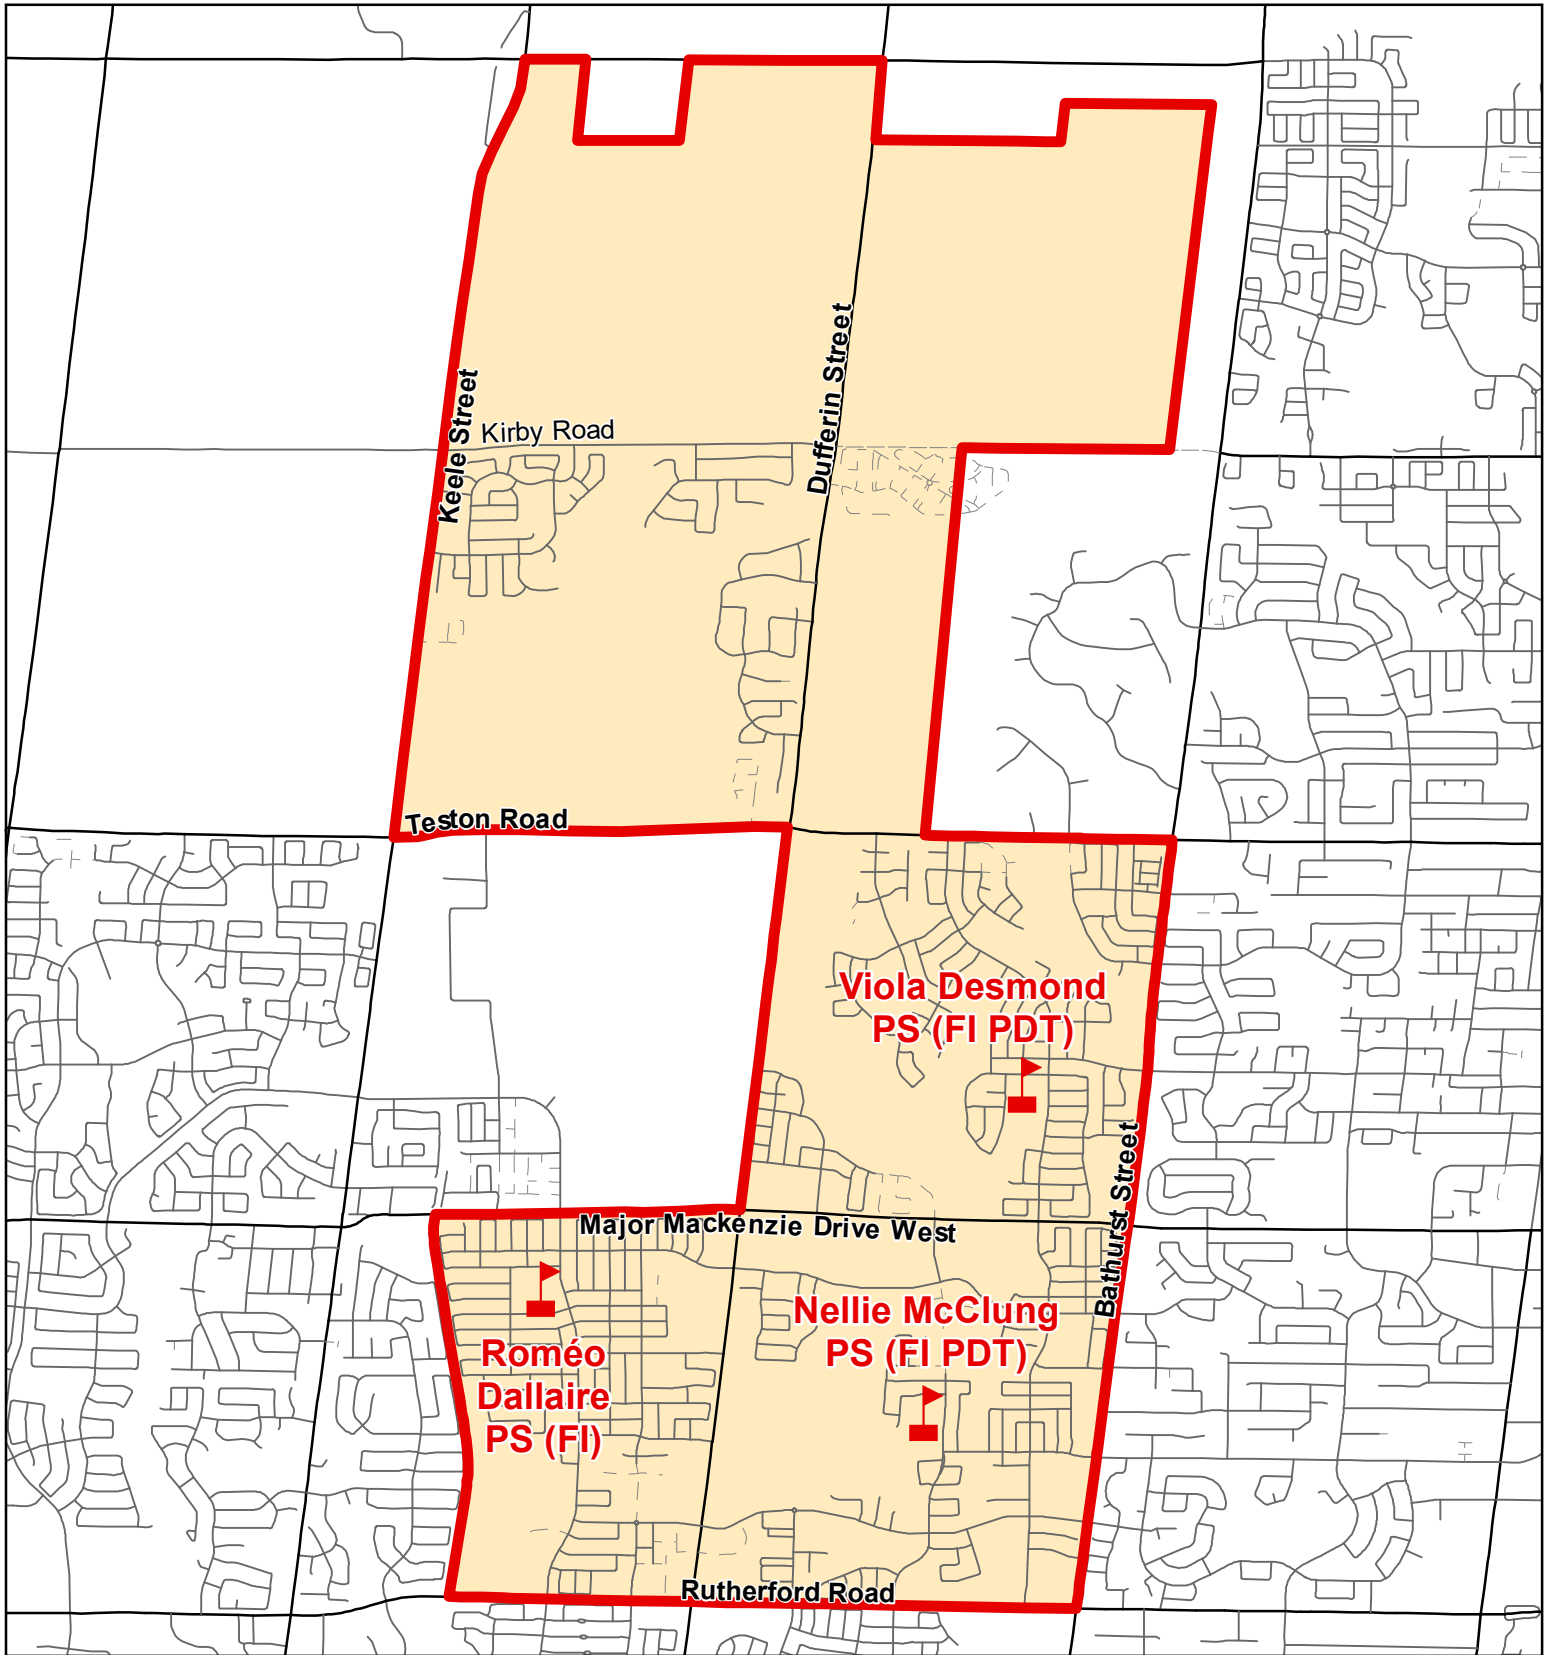

Roméo Dallaire PS, City of Vaughan (French Immersion)

Legend

- | | | |
|---|---|---|
|  Elementary School |  School Boundary |  Urban Road |
|  Secondary School |  Holding Area |  Regional Road |
|  Railway |  Proposed Road | |

Notes

PDT = Primary Dual Track
 A complete list of feeder schools can be found at
<http://www.yrdsb.ca/Programs/fi/Pages/Program-Locations.aspx>

Boundary Approved: March 2014

Map Updated: August 2019