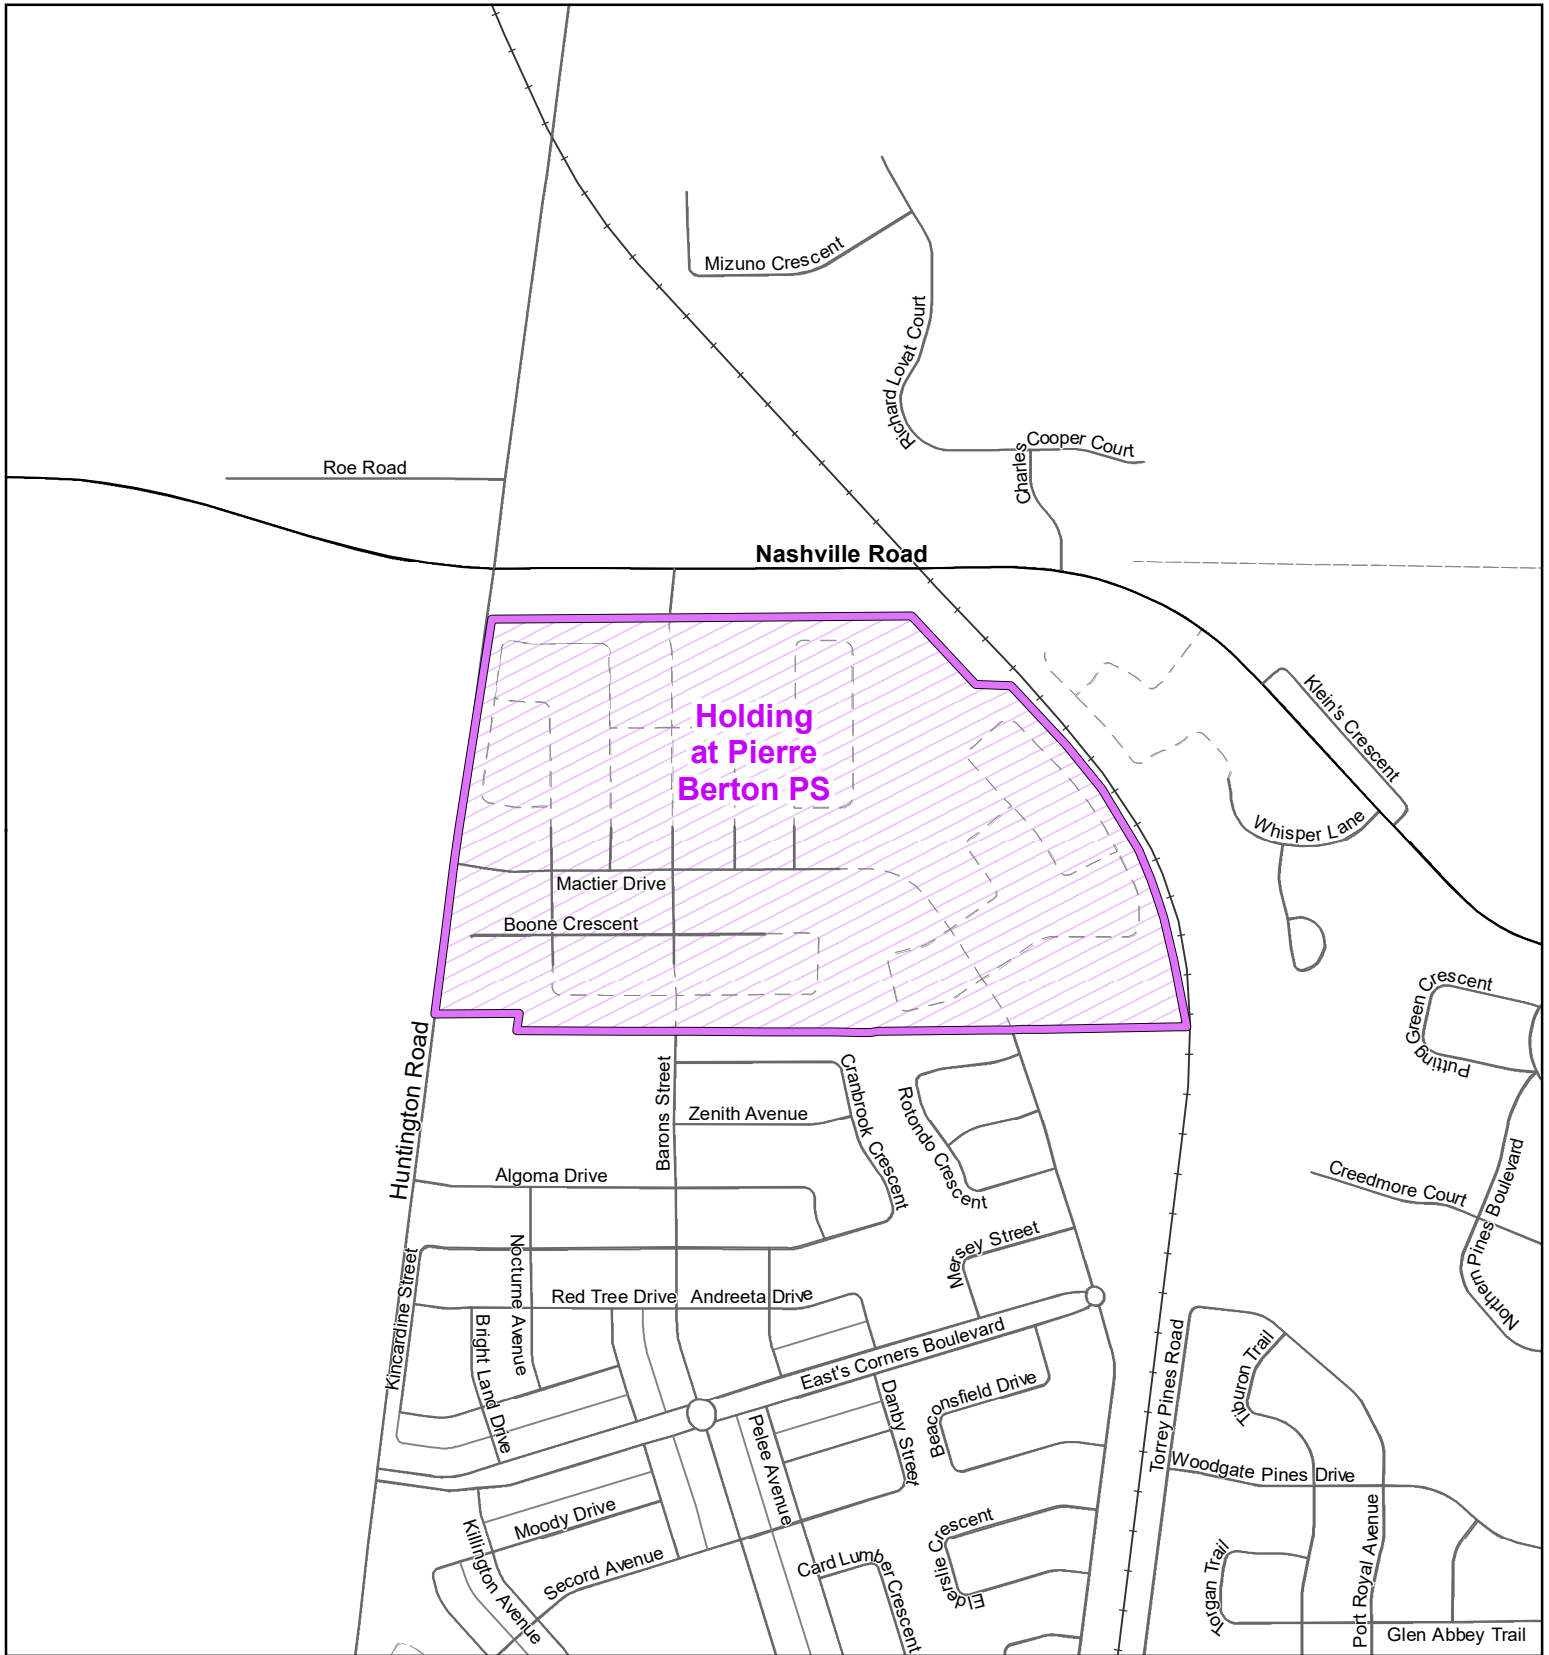

Pierre Berton PS, City of Vaughan

Legend

- | | | |
|---|---|---|
|  Elementary School |  School Boundary |  Urban Road |
|  Secondary School |  Holding Area |  Regional Road |
|  Railway |  Proposed Road | |

Notes

A portion of the Kleinburg PS boundary will be held at Pierre Berton PS.

Boundary Approved: 2002

Map Updated: March 2020

Holding Area at Pierre Berton PS, City of Vaughan

Legend

- | | | | | | |
|---|-------------------|---|-----------------|---|---------------|
|  | Elementary School |  | School Boundary |  | Urban Road |
|  | Secondary School |  | Holding Area |  | Regional Road |
| | |  | Railway |  | Proposed Road |

Notes

Map Updated: March 2020