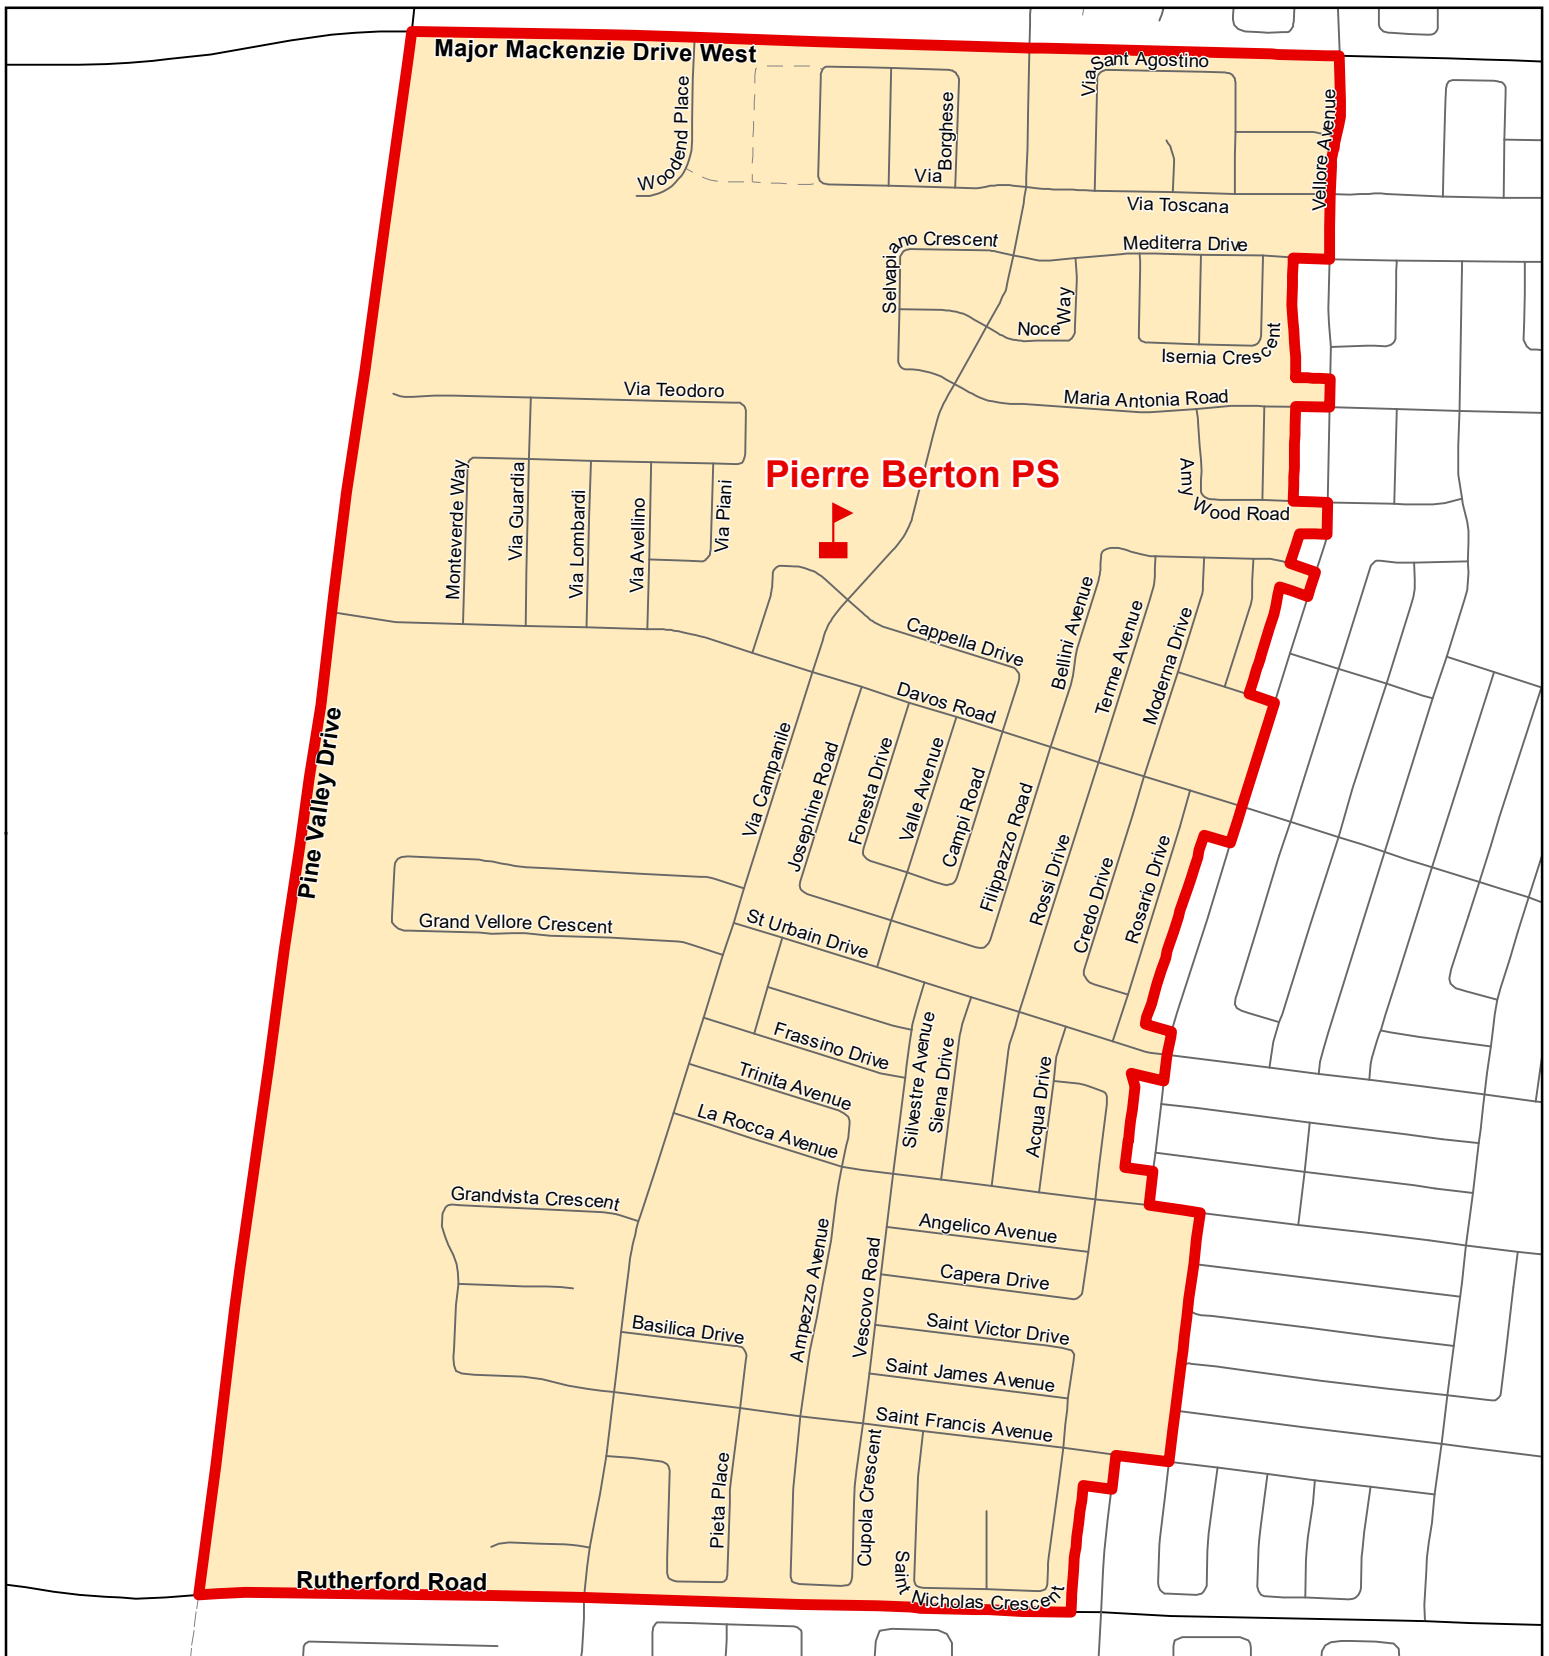

Pierre Berton PS, City of Vaughan

Legend

- | | | |
|---|---|---|
|  Elementary School |  School Boundary |  Urban Road |
|  Secondary School |  Holding Area |  Regional Road |
|  Railway |  Proposed Road | |

Notes

A portion of the Kleinburg PS boundary will be held at Pierre Berton PS.

Boundary Approved: 2002

Map Updated: March 2020

Holding Area at Pierre Berton PS, City of Vaughan

Legend

- | | | | | | |
|---|-------------------|---|-----------------|---|---------------|
|  | Elementary School |  | School Boundary |  | Urban Road |
|  | Secondary School |  | Holding Area |  | Regional Road |
| | |  | Railway |  | Proposed Road |

Notes

Map Updated: March 2020