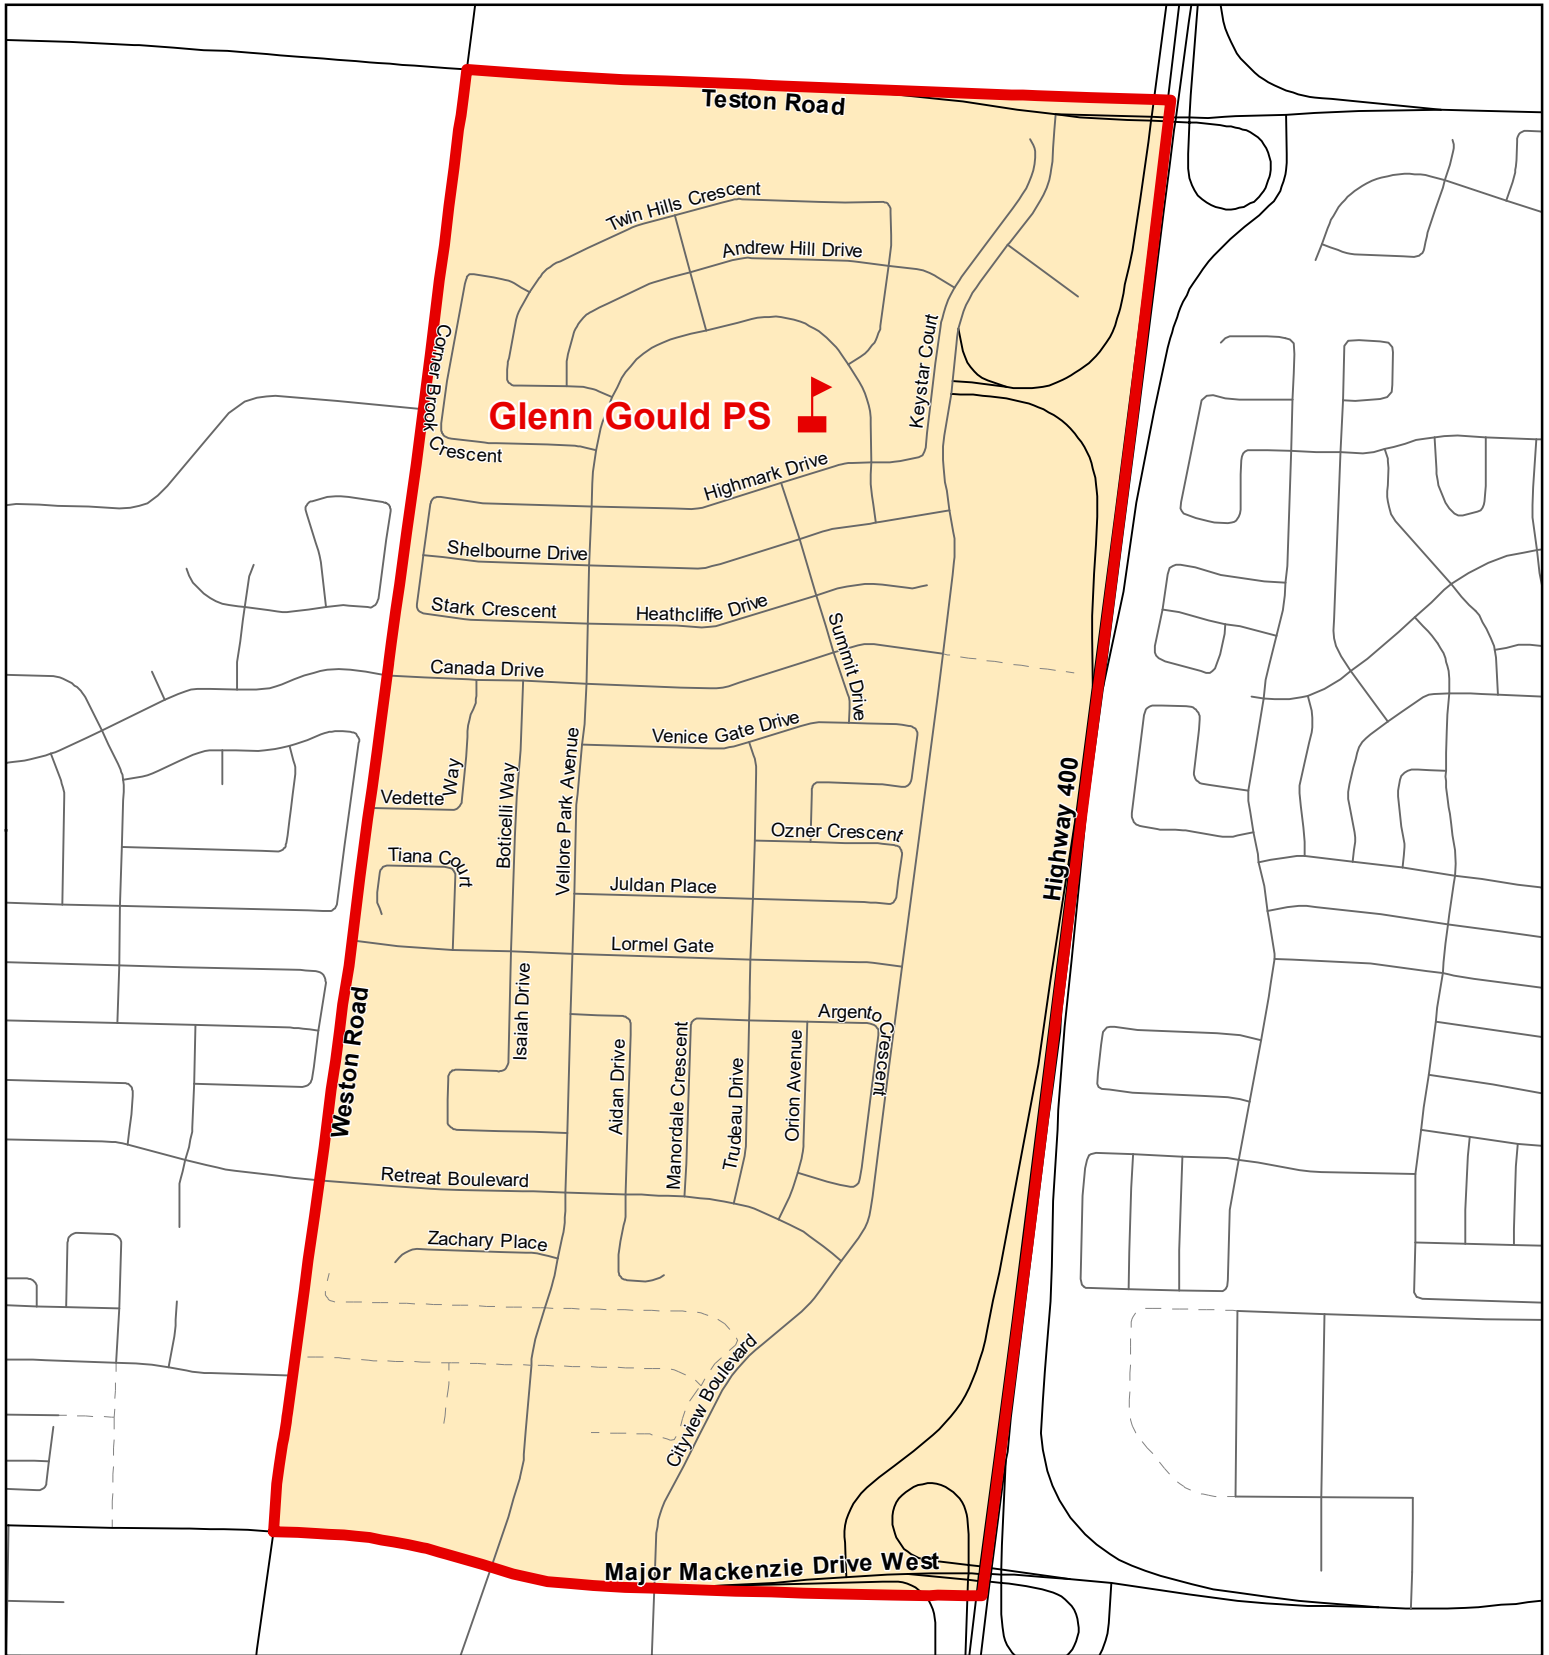

Glenn Gould PS, City of Vaughan

Legend

- | | | |
|---|---|---|
|  Elementary School |  School Boundary |  Urban Road |
|  Secondary School |  Holding Area |  Regional Road |
|  Railway |  Proposed Road | |

Notes

A portion of the Kleinburg PS and Johnny Lombardi PS boundary will be held at Glenn Gould PS.

Boundary Approved: 2002

Map Updated: October 2019

Holding Area at Glenn Gould PS, City of Vaughan

Due to rapid population growth in some York Region communities, it may be necessary for new students to temporarily attend a school other than the one normally designated for their community.

Legend

	Elementary School		School Boundary		Urban Road
	Secondary School		Holding Area		Regional Road
			Railway		Proposed Road

Notes

Holding areas noted above will be held at Glenn Gould PS. Please see map for details.

Map Updated: October 2019