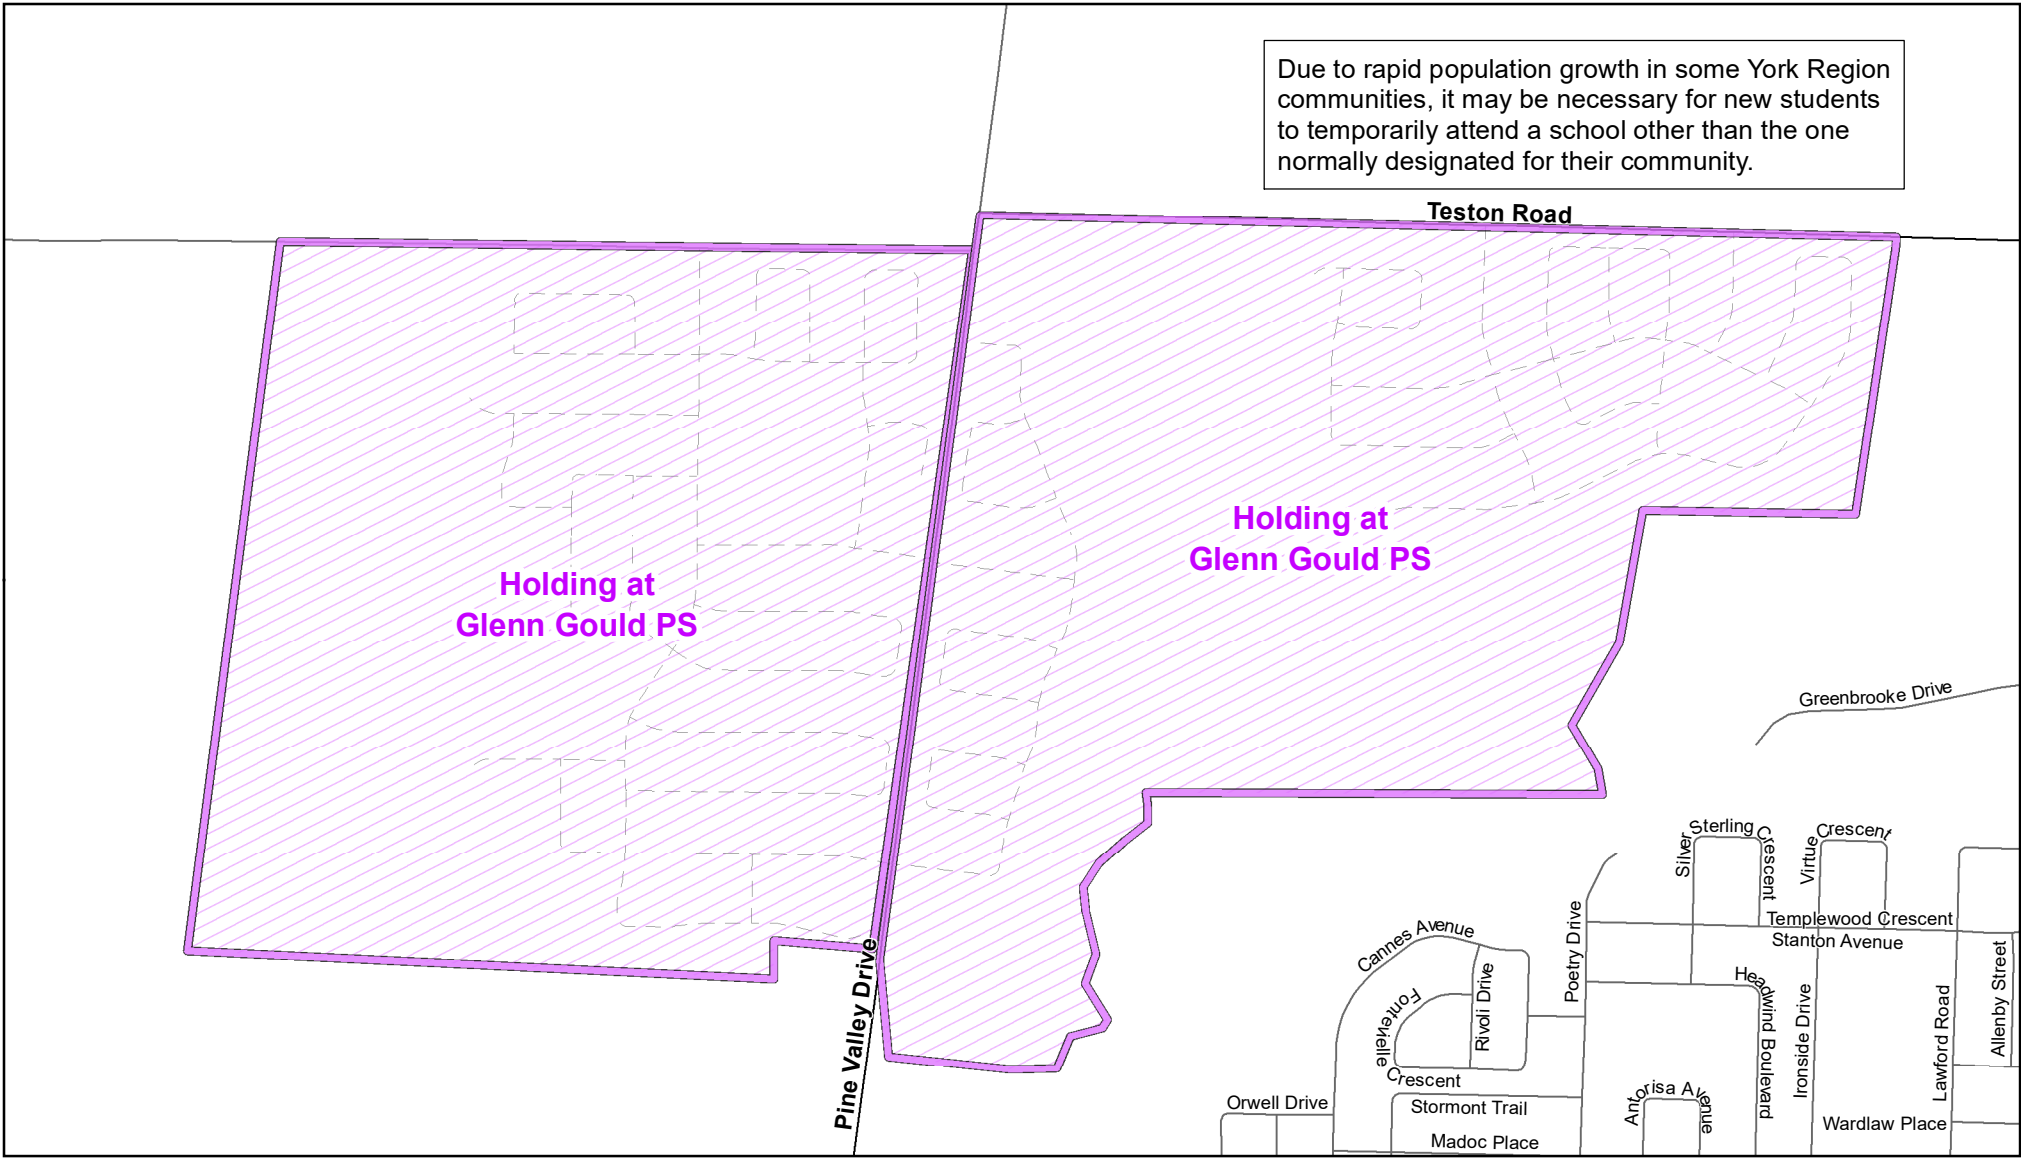

Glenn Gould PS, City of Vaughan

Legend

- | | | |
|---|---|---|
|  Elementary School |  School Boundary |  Urban Road |
|  Secondary School |  Holding Area |  Regional Road |
|  Railway |  Proposed Road | |

Notes

A portion of the Kleinburg PS and Johnny Lombardi PS boundary will be held at Glenn Gould PS.

Boundary Approved: 2002

Map Updated: October 2019

Holding Area at Glenn Gould PS, City of Vaughan

Due to rapid population growth in some York Region communities, it may be necessary for new students to temporarily attend a school other than the one normally designated for their community.

Legend

	Elementary School		School Boundary		Urban Road
	Secondary School		Holding Area		Regional Road
			Railway		Proposed Road

Notes

Holding areas noted above will be held at Glenn Gould PS. Please see map for details.

Map Updated: October 2019