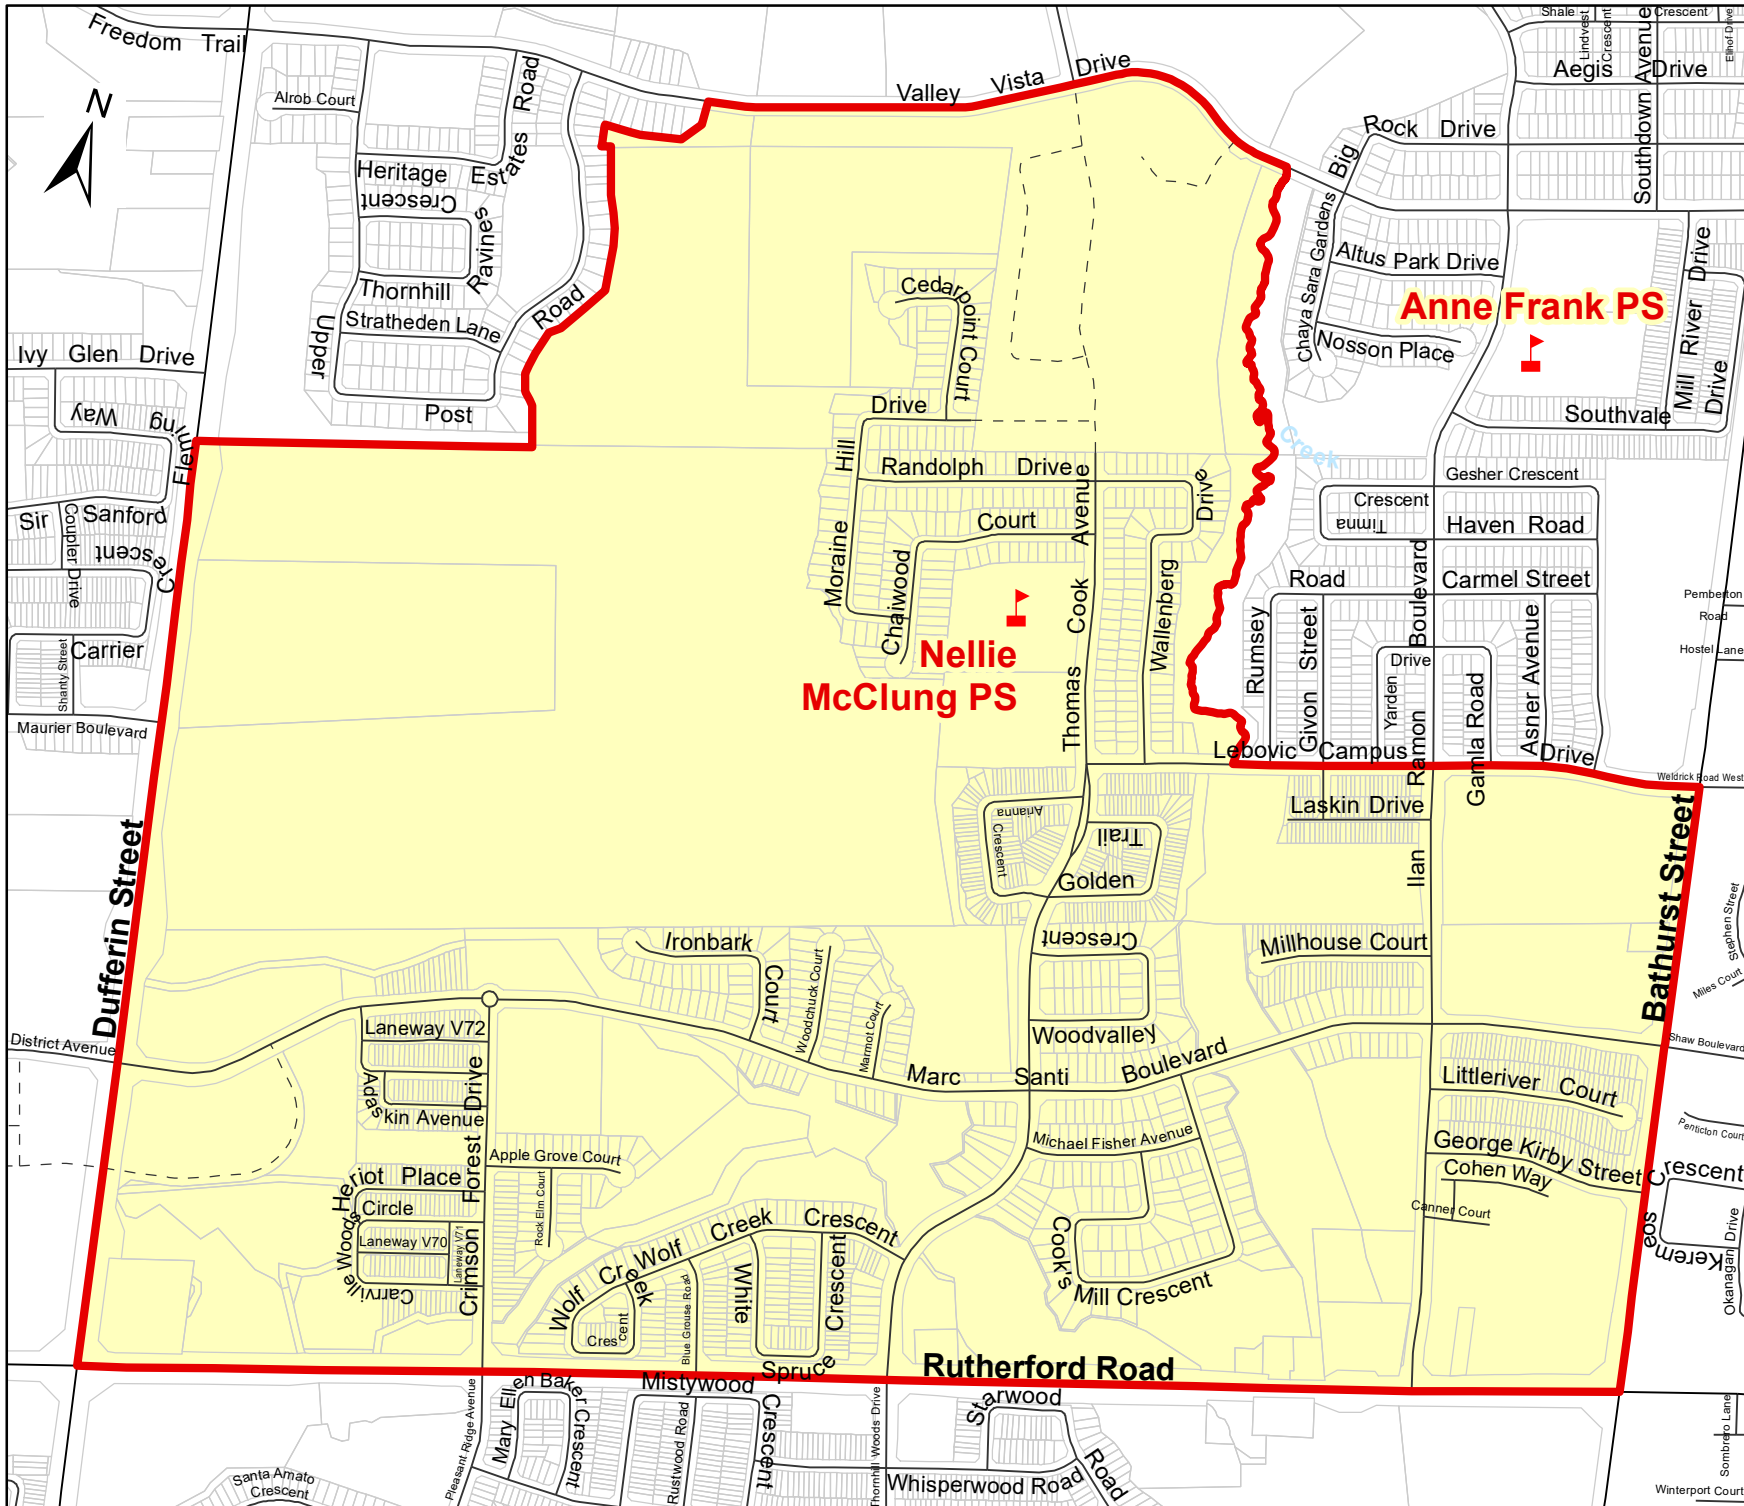

# Nellie McClung PS, City of Vaughan

**Legend**

- Elementary School
- Secondary School
- School Boundary
- Parcel
- Road
- Proposed Road
- Railway
- Creek/River
- Holding Area

**Vaughan Elementary School Boundaries**

This inset map shows the entire City of Vaughan with a purple square indicating the location of Nellie McClung PS in the central-eastern part of the city.

**Notes**

Students living in the Unnamed Block 12 South ES boundary will be held at Nellie McClung PS until September 2019.

Boundary Approved: March 2014  
 Map Updated: December 2018