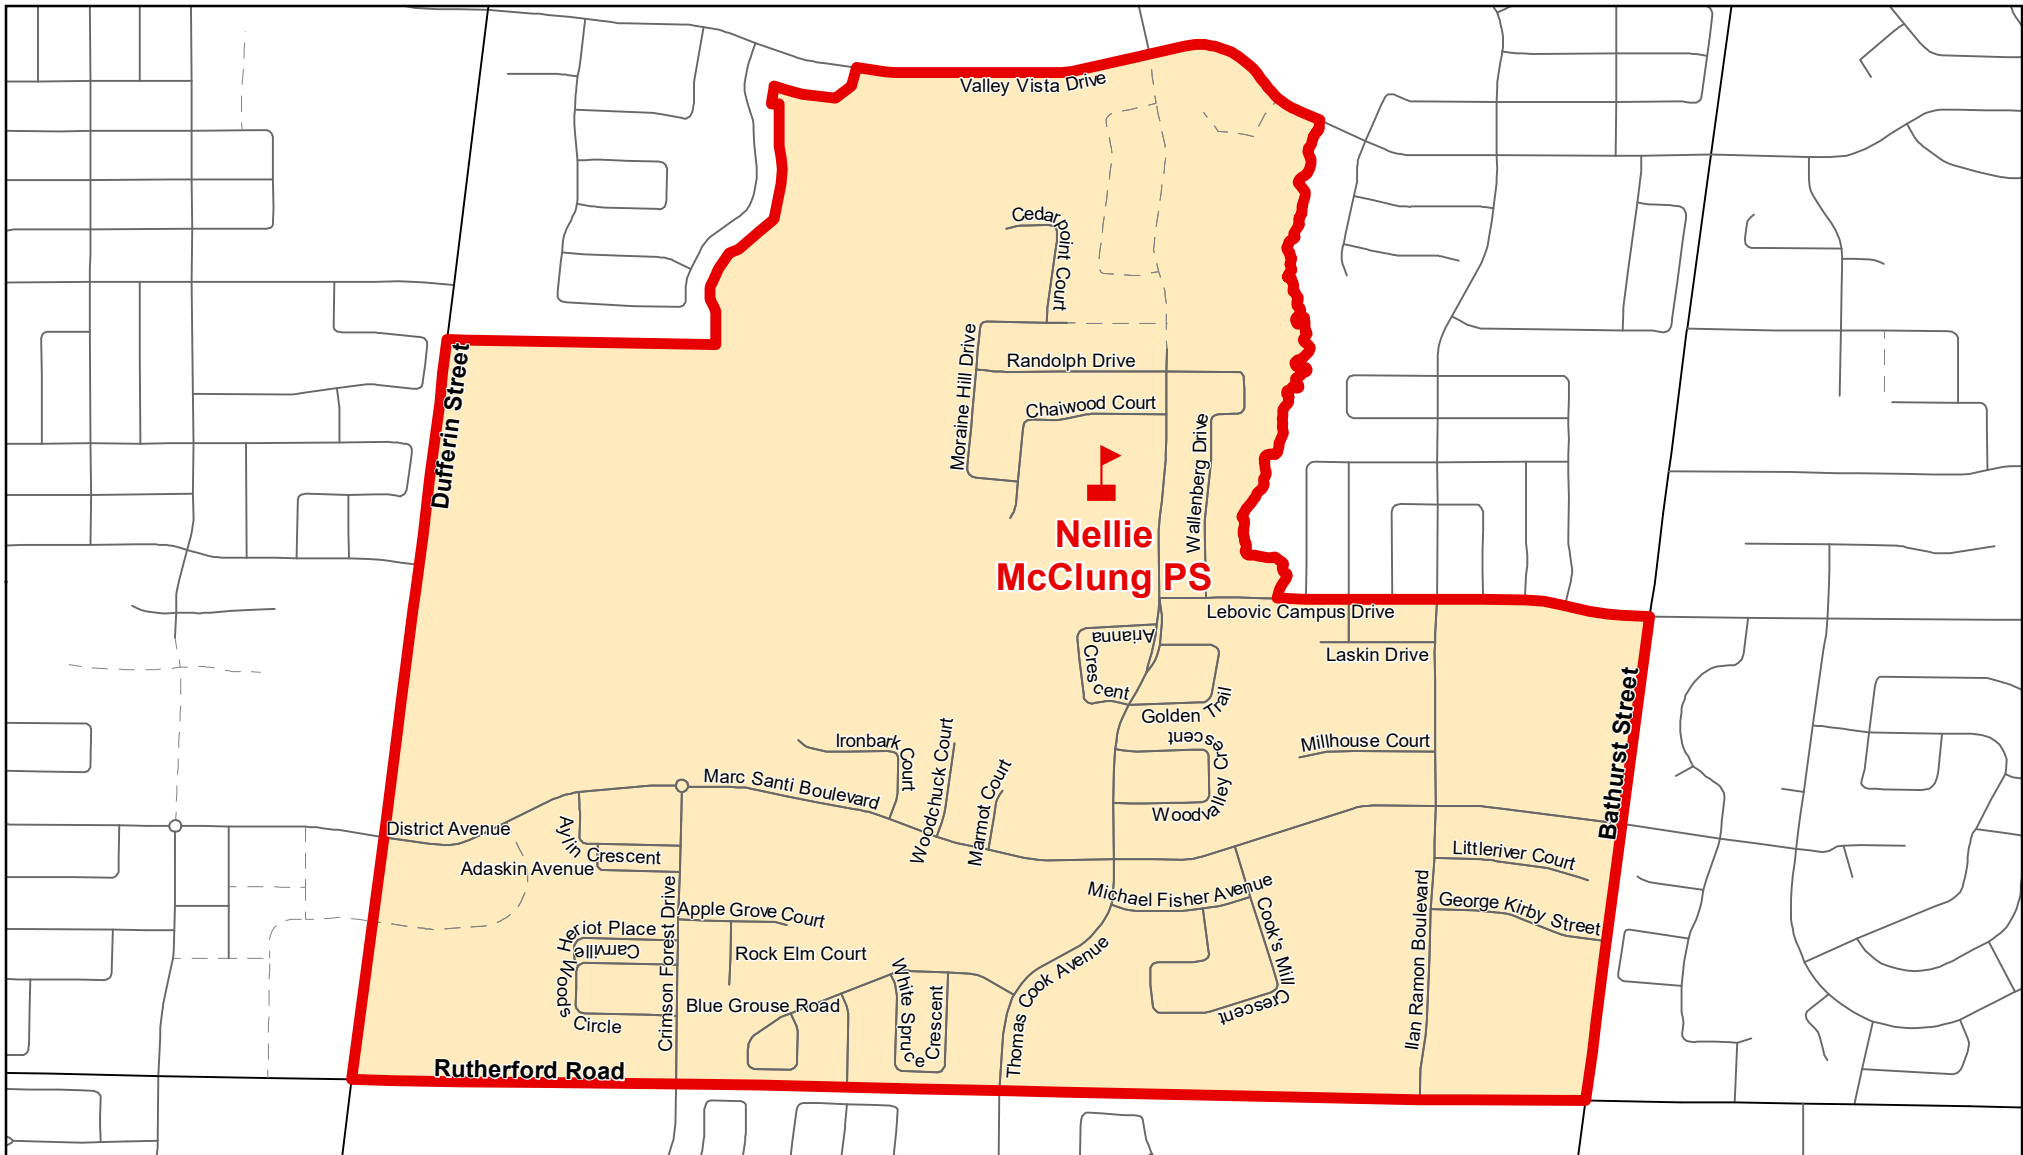

Nellie McClung PS, City of Vaughan

Legend

- | | | |
|---|---|---|
|  Elementary School |  School Boundary |  Urban Road |
|  Secondary School |  Holding Area |  Regional Road |
|  Railway |  Proposed Road | |

Notes

Boundary Approved: March 2014

Map Updated: August 2019

Nellie McClung PS, City of Vaughan (French Immersion Primary Dual Track)

Legend

- | | | |
|---|---|---|
|  Elementary School |  School Boundary |  Urban Road |
|  Secondary School |  Holding Area |  Regional Road |
|  Railway |  Proposed Road | |

Notes

PDT = Primary Dual Track
 A complete list of feeder schools can be found at
<http://www.yrdsb.ca/Programs/fi/Pages/Program-Locations.aspx>

Boundary Approved: March 2014

Map Updated: August 2019