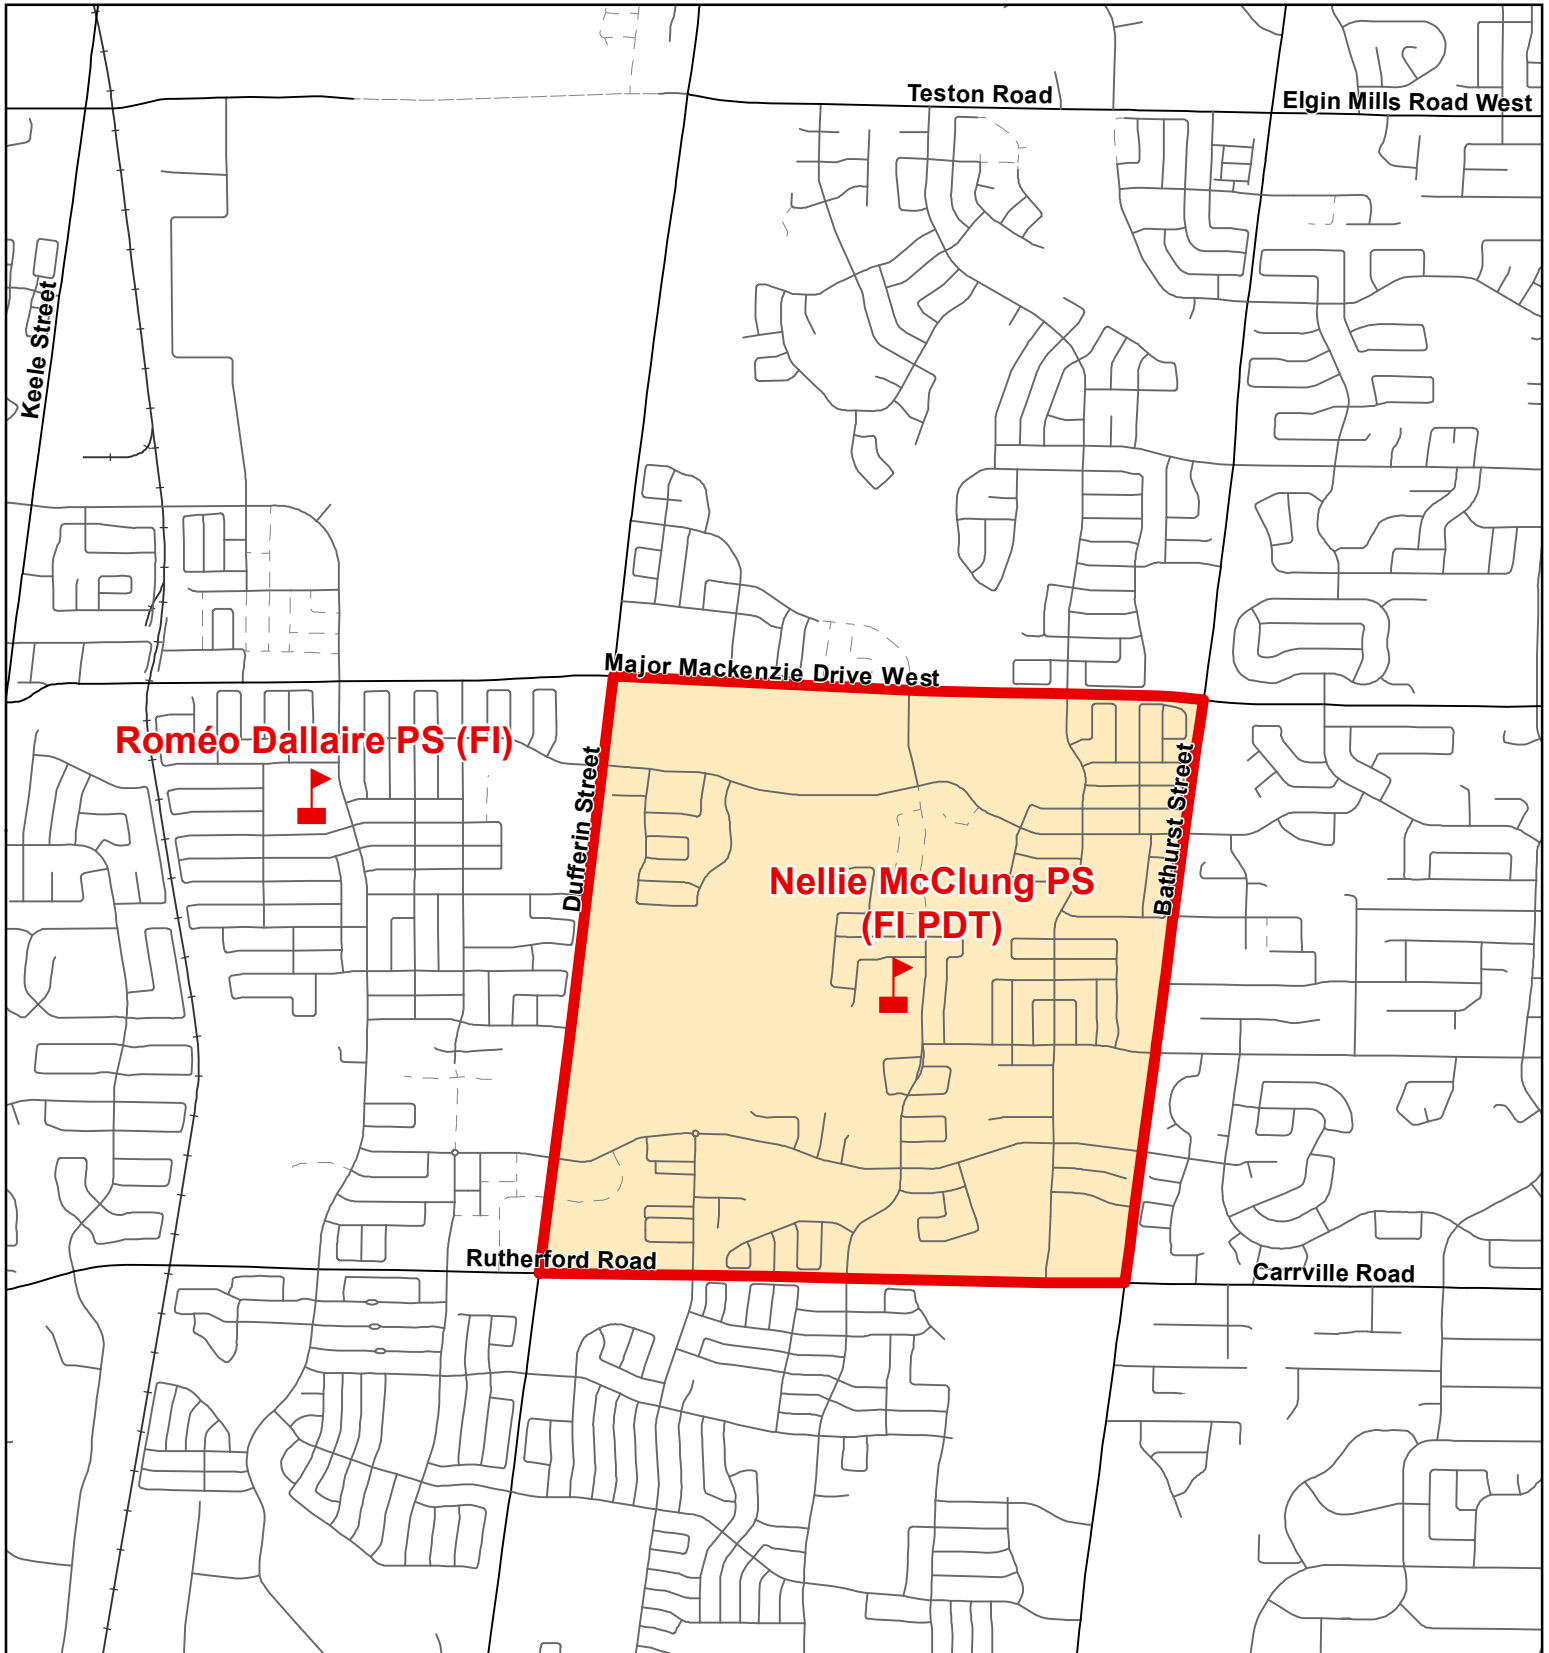

Nellie McClung PS, City of Vaughan

Legend

- | | | |
|---|---|---|
|  Elementary School |  School Boundary |  Urban Road |
|  Secondary School |  Holding Area |  Regional Road |
|  Railway |  Proposed Road | |

Notes

Boundary Approved: March 2014

Map Updated: August 2019

Nellie McClung PS, City of Vaughan (French Immersion Primary Dual Track)

Legend

- | | | |
|---|---|---|
|  Elementary School |  School Boundary |  Urban Road |
|  Secondary School |  Holding Area |  Regional Road |
|  Railway |  Proposed Road | |

Notes

PDT = Primary Dual Track
 A complete list of feeder schools can be found at
<http://www.yrdsb.ca/Programs/fi/Pages/Program-Locations.aspx>

Boundary Approved: March 2014

Map Updated: August 2019