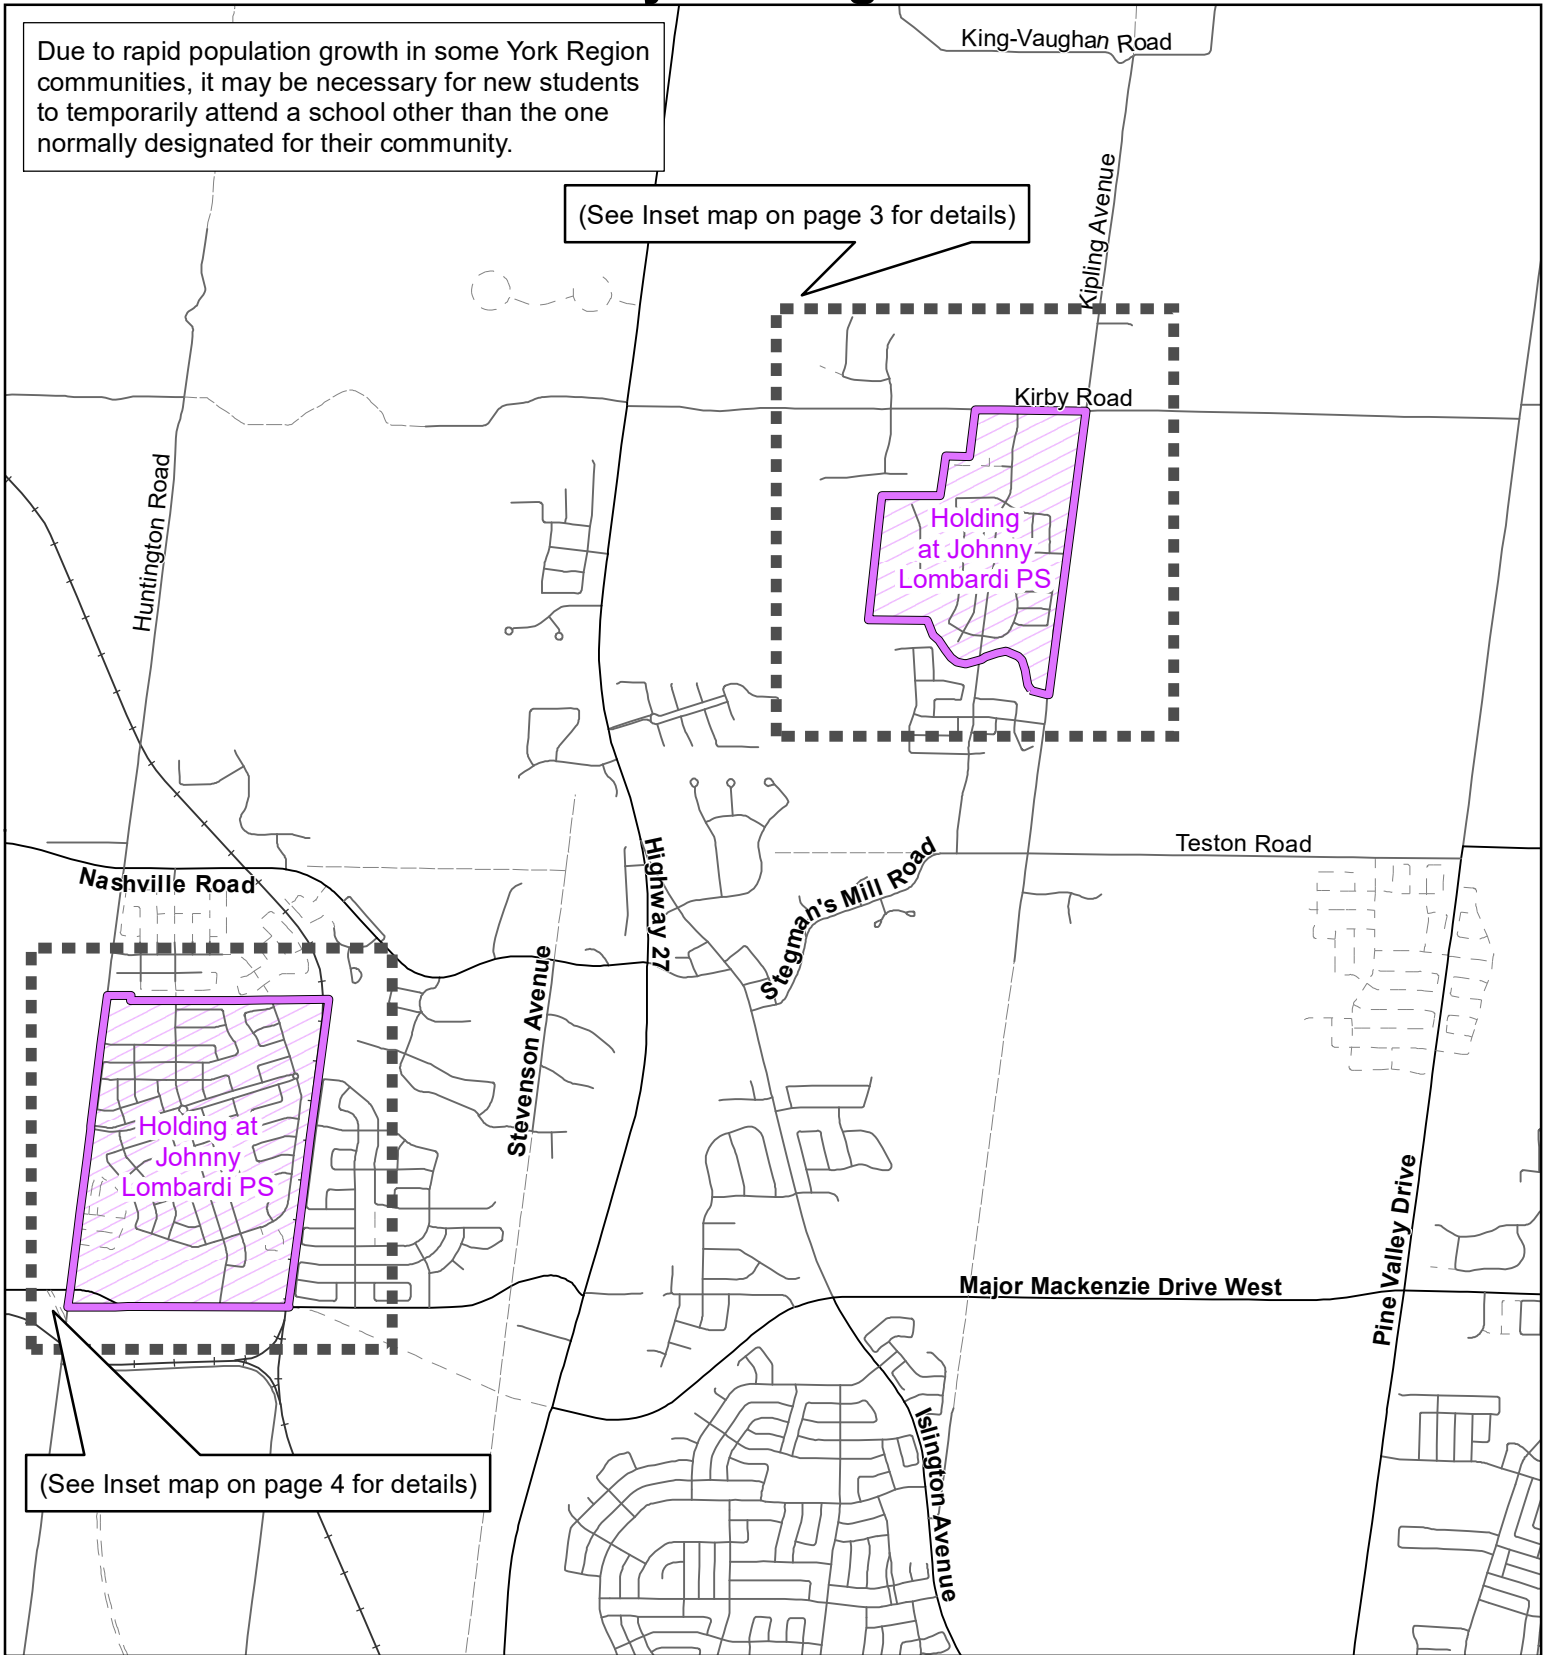

Holding Area at Johnny Lombardi PS, City of Vaughan

Due to rapid population growth in some York Region communities, it may be necessary for new students to temporarily attend a school other than the one normally designated for their community.

(See Inset map on page 3 for details)

(See Inset map on page 4 for details)

Legend

	Elementary School		School Boundary		Urban Road
	Secondary School		Holding Area		Regional Road
			Railway		Proposed Road

Notes

Holding areas noted above will be held at Johnny Lombardi PS.

Map Updated: March 2020