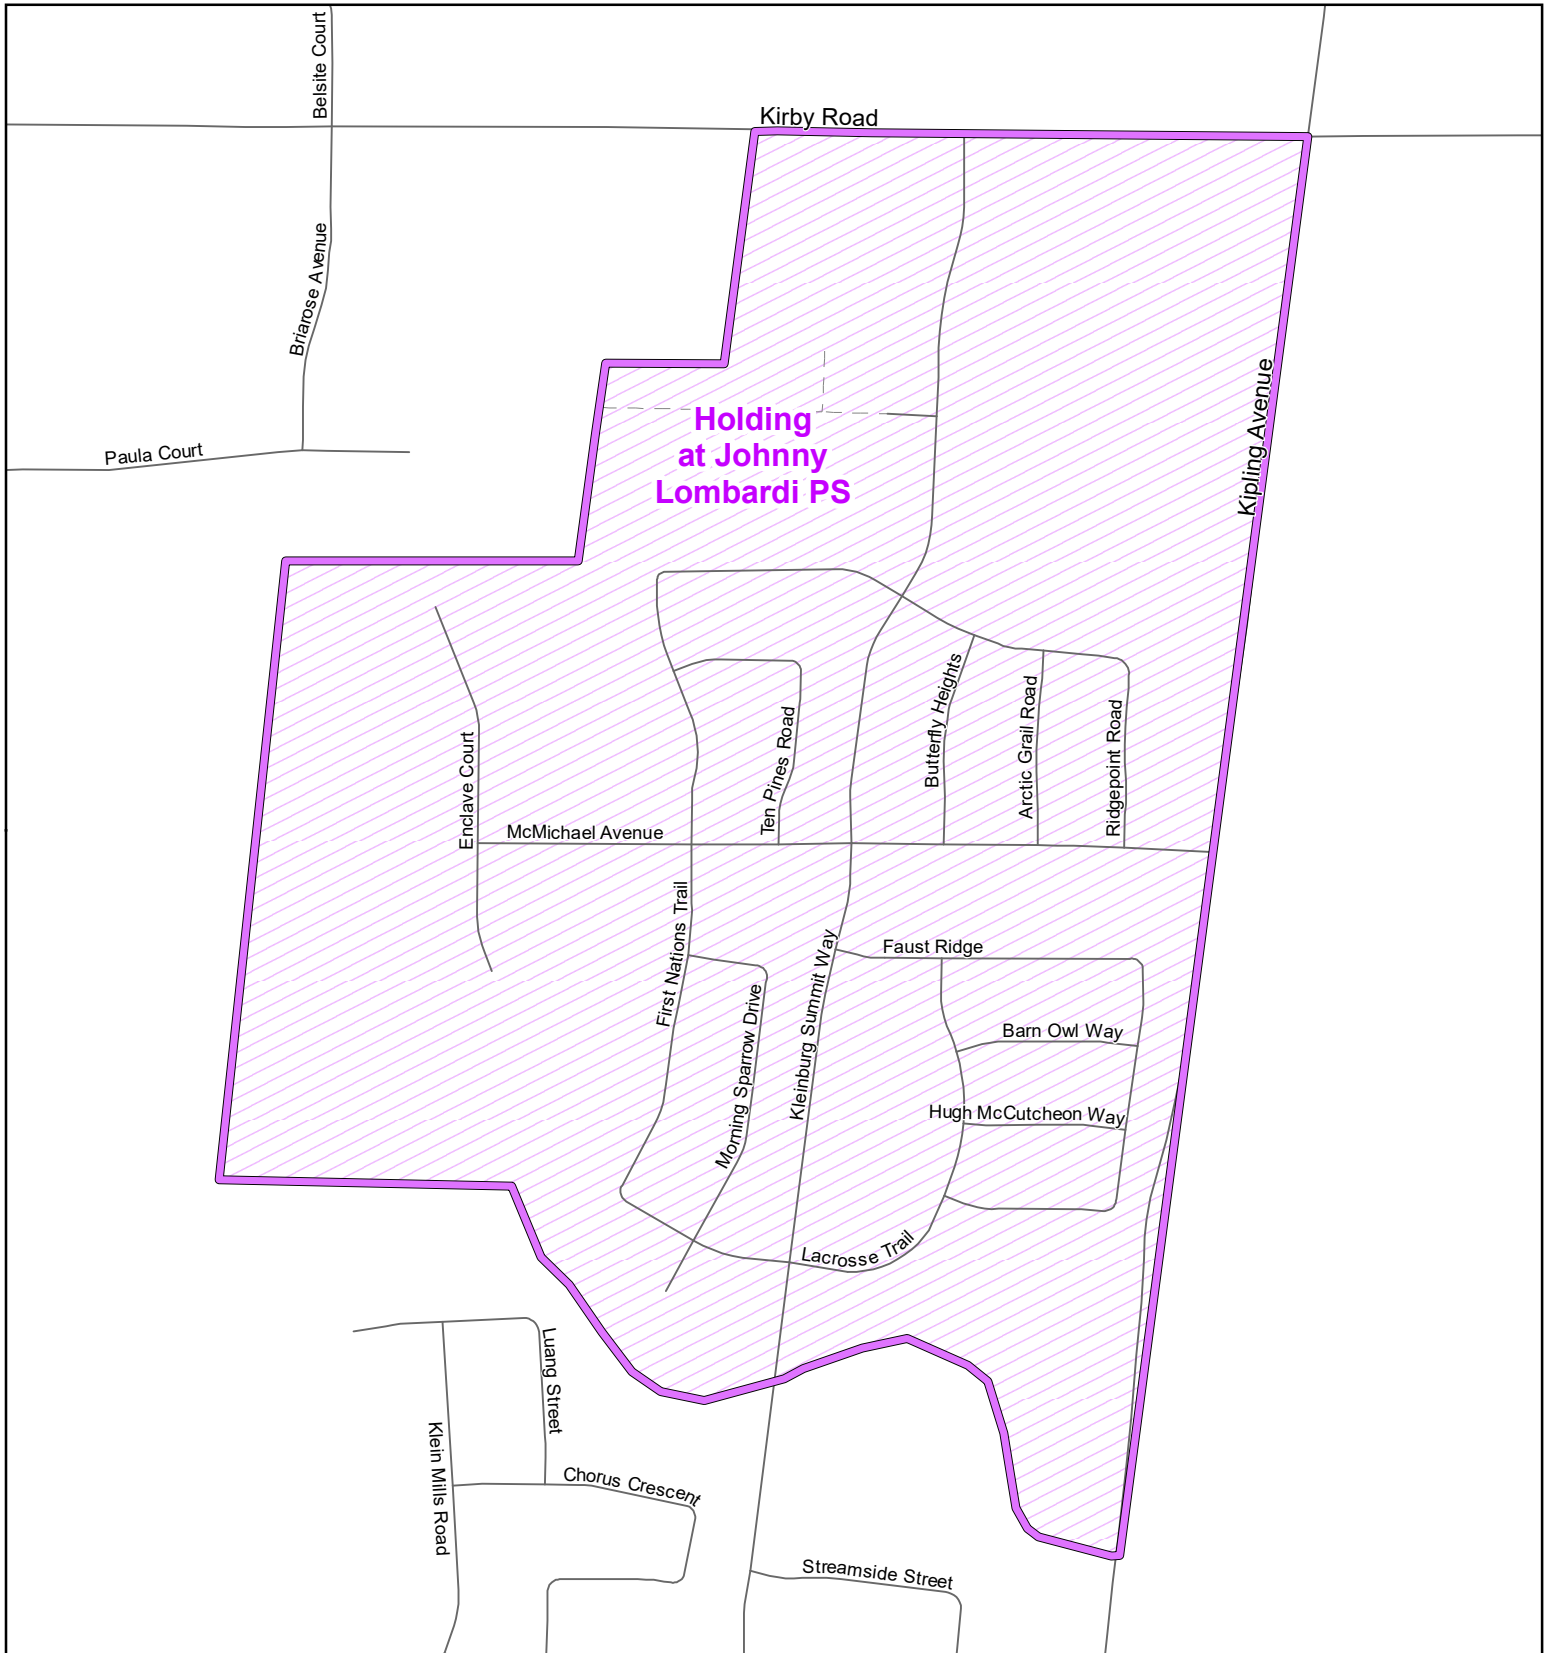

Holding Area at Johnny Lombardi PS, City of Vaughan

Due to rapid population growth in some York Region communities, it may be necessary for new students to temporarily attend a school other than the one normally designated for their community.

(See Inset map on page 3 for details)

(See Inset map on page 4 for details)

Legend

- | | | | | | |
|---|-------------------|---|-----------------|---|---------------|
|  | Elementary School |  | School Boundary |  | Urban Road |
|  | Secondary School |  | Holding Area |  | Regional Road |
| | |  | Railway |  | Proposed Road |

Notes

Holding areas noted above will be held at Johnny Lombardi PS.

Map Updated: March 2020

Holding Area (Inset Map 1) at Johnny Lombardi PS, City of Vaughan

Legend

- | | | | | | |
|---|-------------------|---|-----------------|---|---------------|
|  | Elementary School |  | School Boundary |  | Urban Road |
|  | Secondary School |  | Holding Area |  | Regional Road |
| | |  | Railway |  | Proposed Road |

Notes

Map Updated: October 2019

Holding Area (Inset Map 2) at Johnny Lombardi PS, City of Vaughan

Legend

	Elementary School		School Boundary		Urban Road
	Secondary School		Holding Area		Regional Road
			Railway		Proposed Road