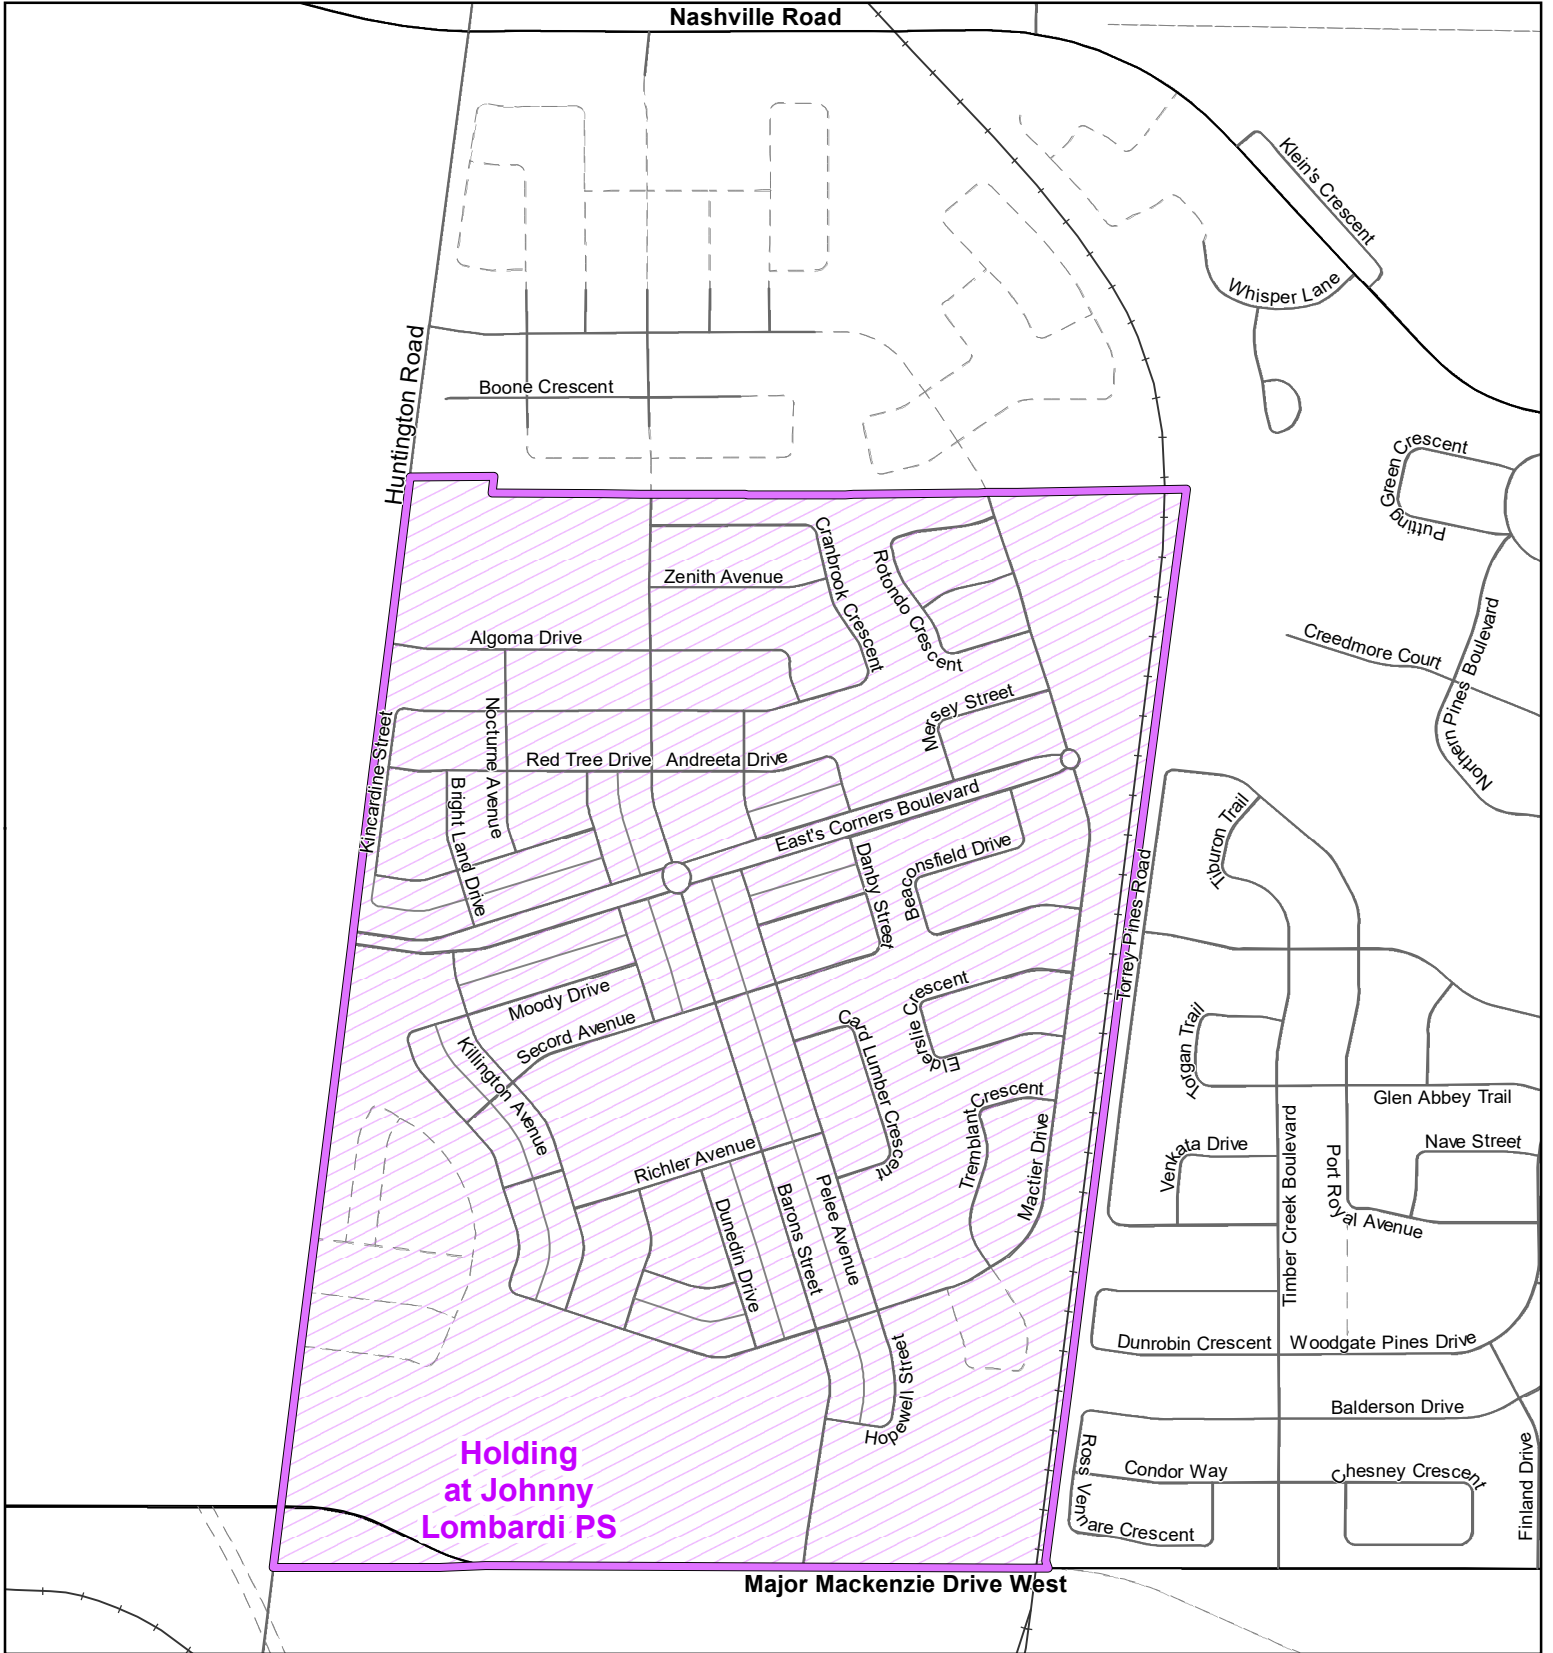

Notes

Holding areas noted above will be held at Johnny Lombardi PS.

Map Updated: March 2020

Holding Area (Inset Map 1) at Johnny Lombardi PS, City of Vaughan

Legend

- | | | | | | |
|---|-------------------|---|-----------------|---|---------------|
|  | Elementary School |  | School Boundary |  | Urban Road |
|  | Secondary School |  | Holding Area |  | Regional Road |
| | |  | Railway |  | Proposed Road |

Notes

Map Updated: October 2019

Holding Area (Inset Map 2) at Johnny Lombardi PS, City of Vaughan

Legend

	Elementary School		School Boundary		Urban Road
	Secondary School		Holding Area		Regional Road
			Railway		Proposed Road

Notes

Map Updated: March 2020