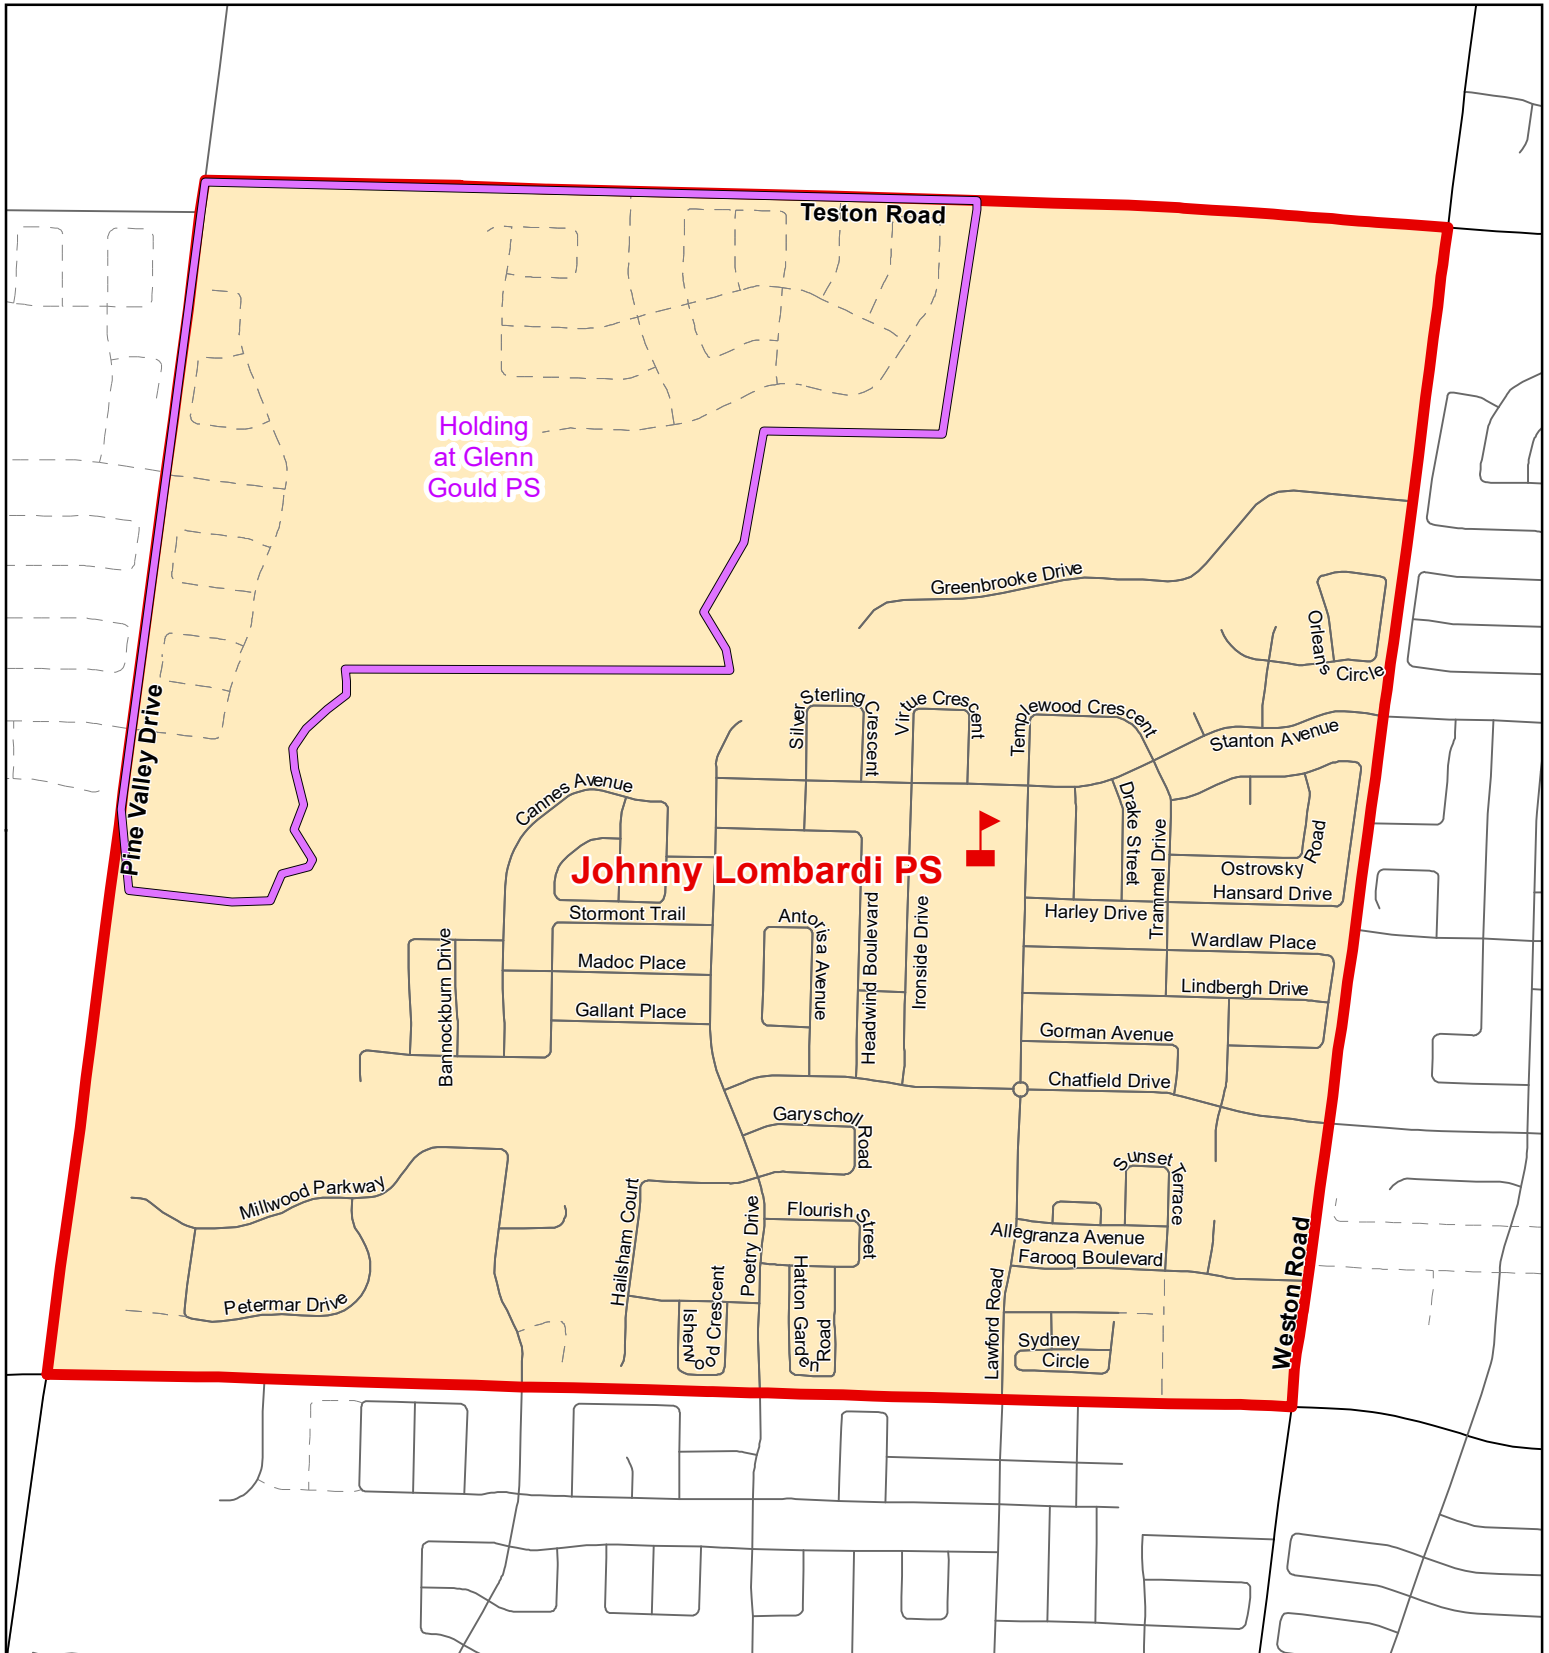

Johnny Lombardi PS, City of Vaughan

Legend

- | | | | | | |
|---|-------------------|---|-----------------|---|---------------|
|  | Elementary School |  | School Boundary |  | Urban Road |
|  | Secondary School |  | Holding Area |  | Regional Road |
| | |  | Railway |  | Proposed Road |

Notes

Holding area noted above will be held at Glenn Gould PS.
A portion of the Kleinburg PS boundary will be held at Johnny Lombardi PS. Please see map for details.

Boundary Approved: 2002

Map Updated: October 2019

Holding Area at Johnny Lombardi PS, City of Vaughan

Due to rapid population growth in some York Region communities, it may be necessary for new students to temporarily attend a school other than the one normally designated for their community.

Notes

Map Updated: March 2020